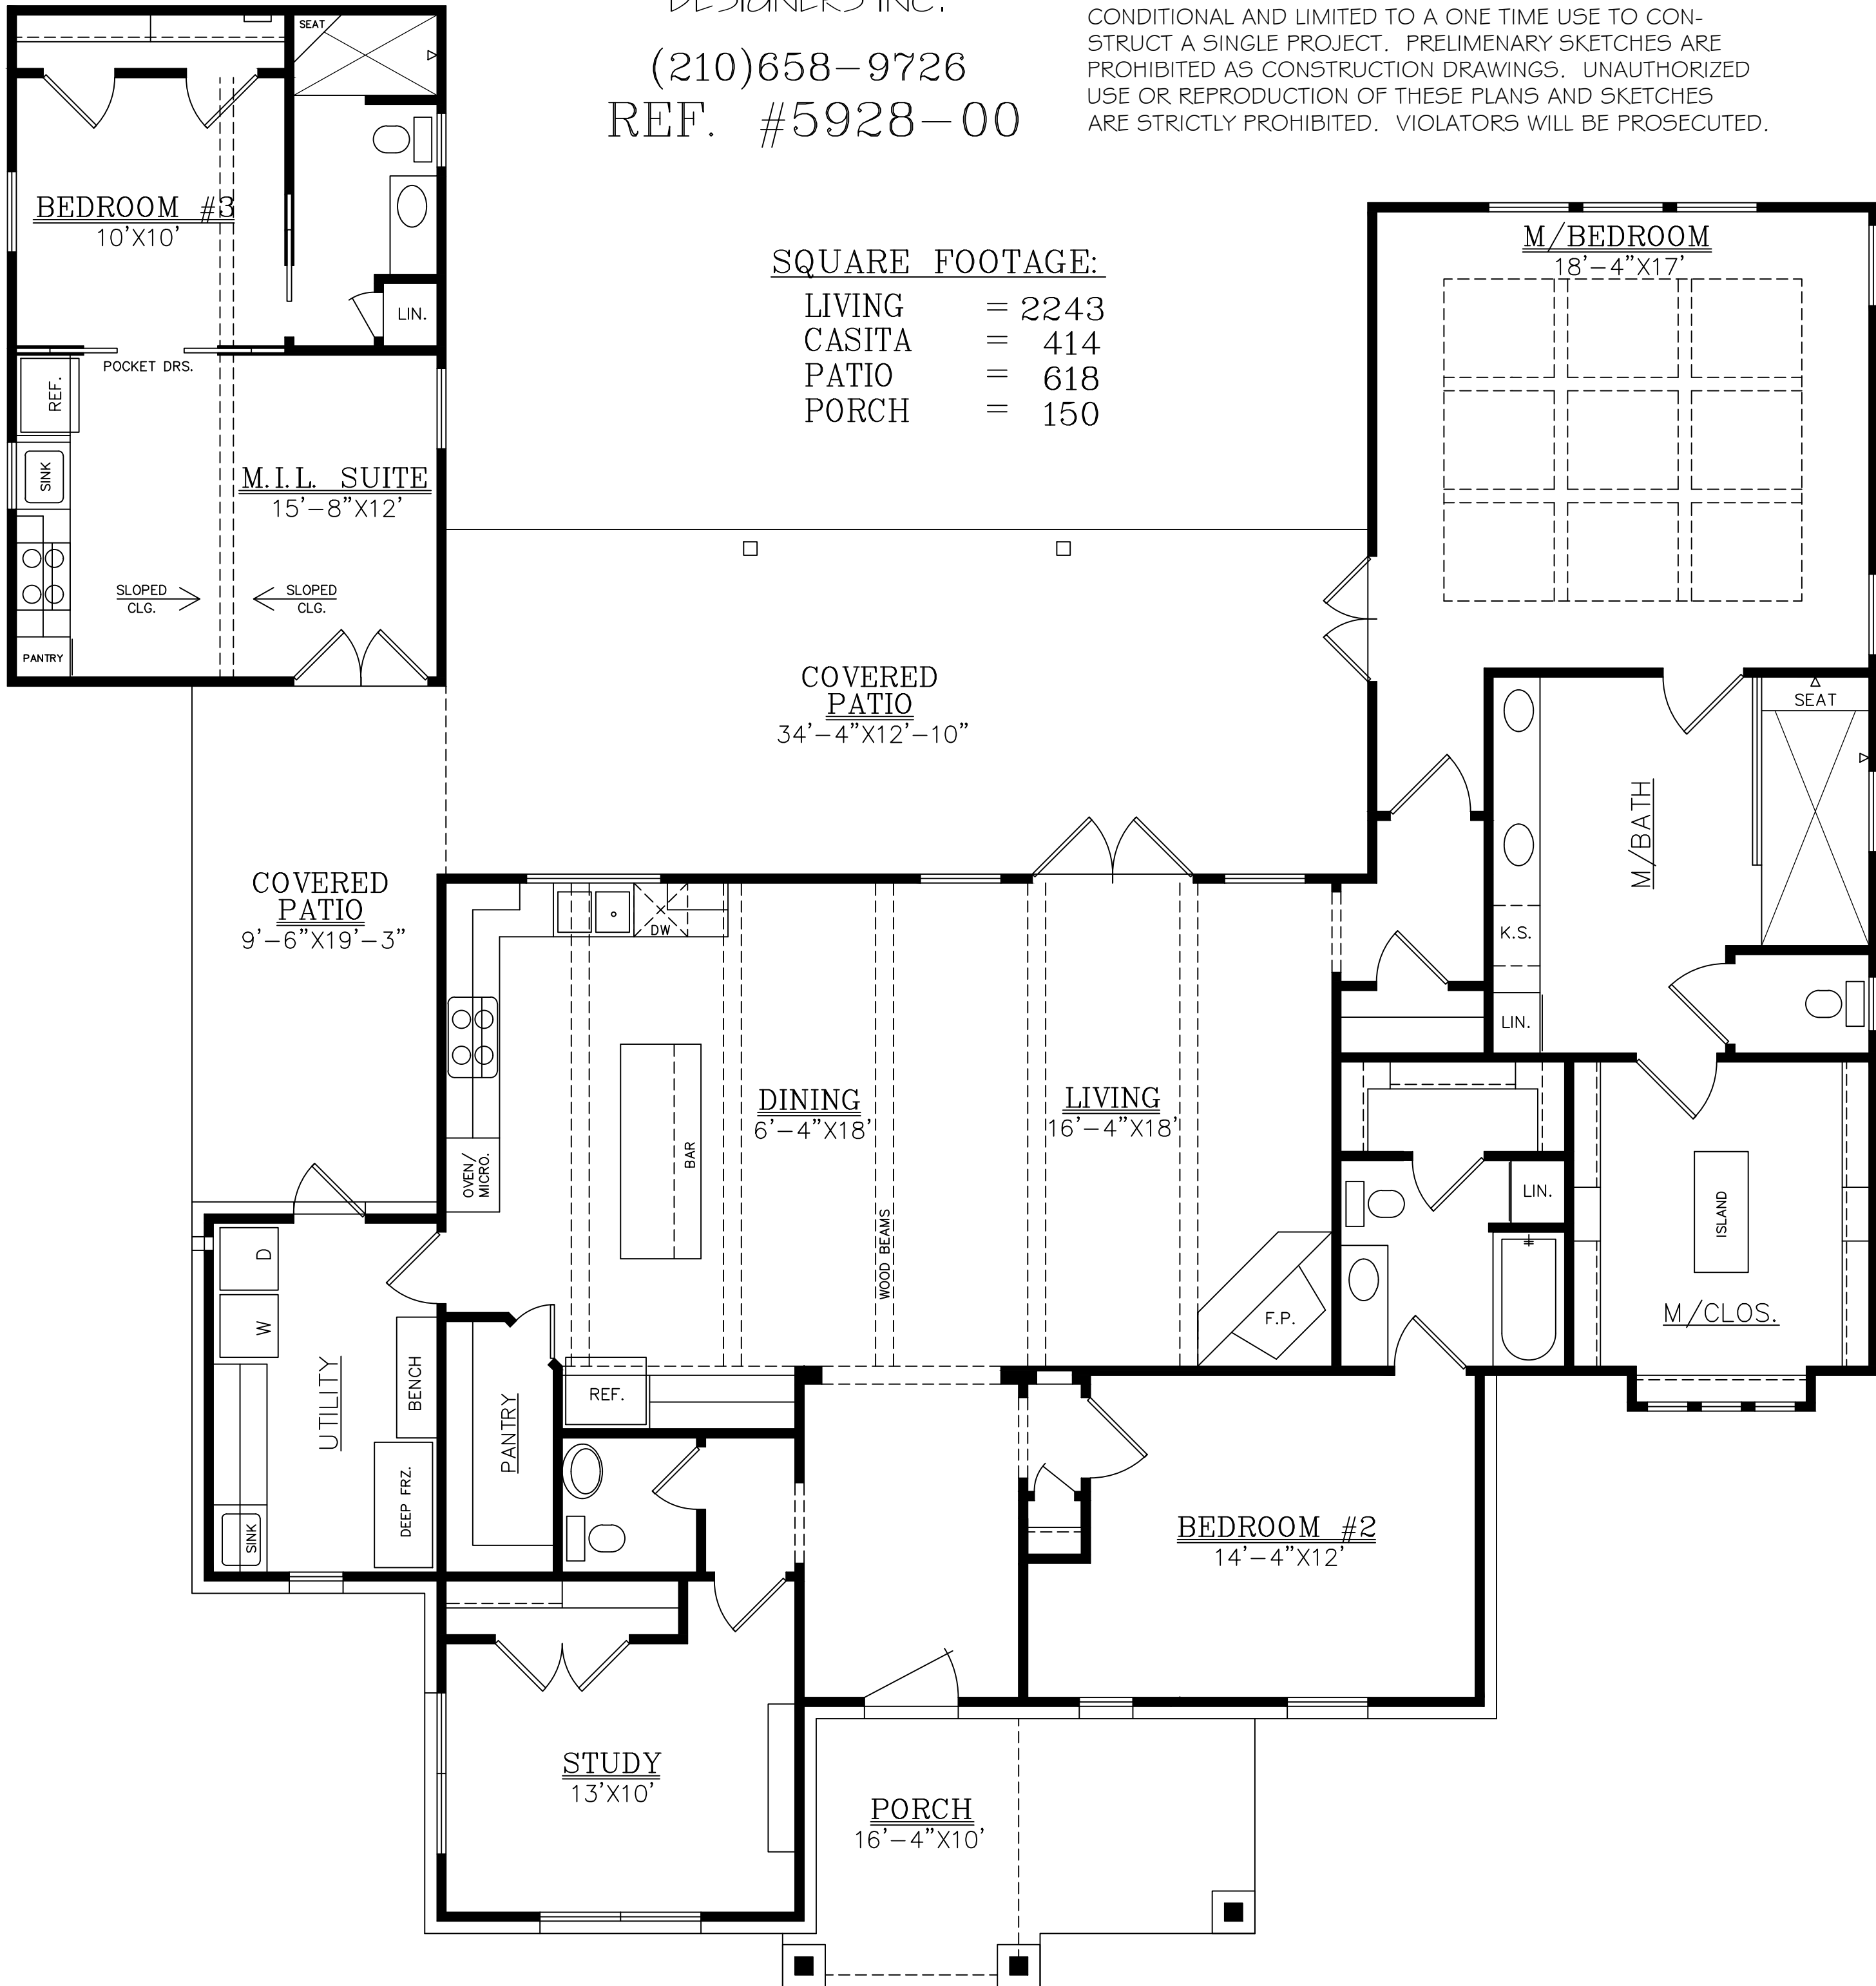

SQUARE FOOTAGE:

LIVING	=	2243
CASITA	=	414
PATIO	=	618
PORCH	=	150

73'-10"

69'-8"