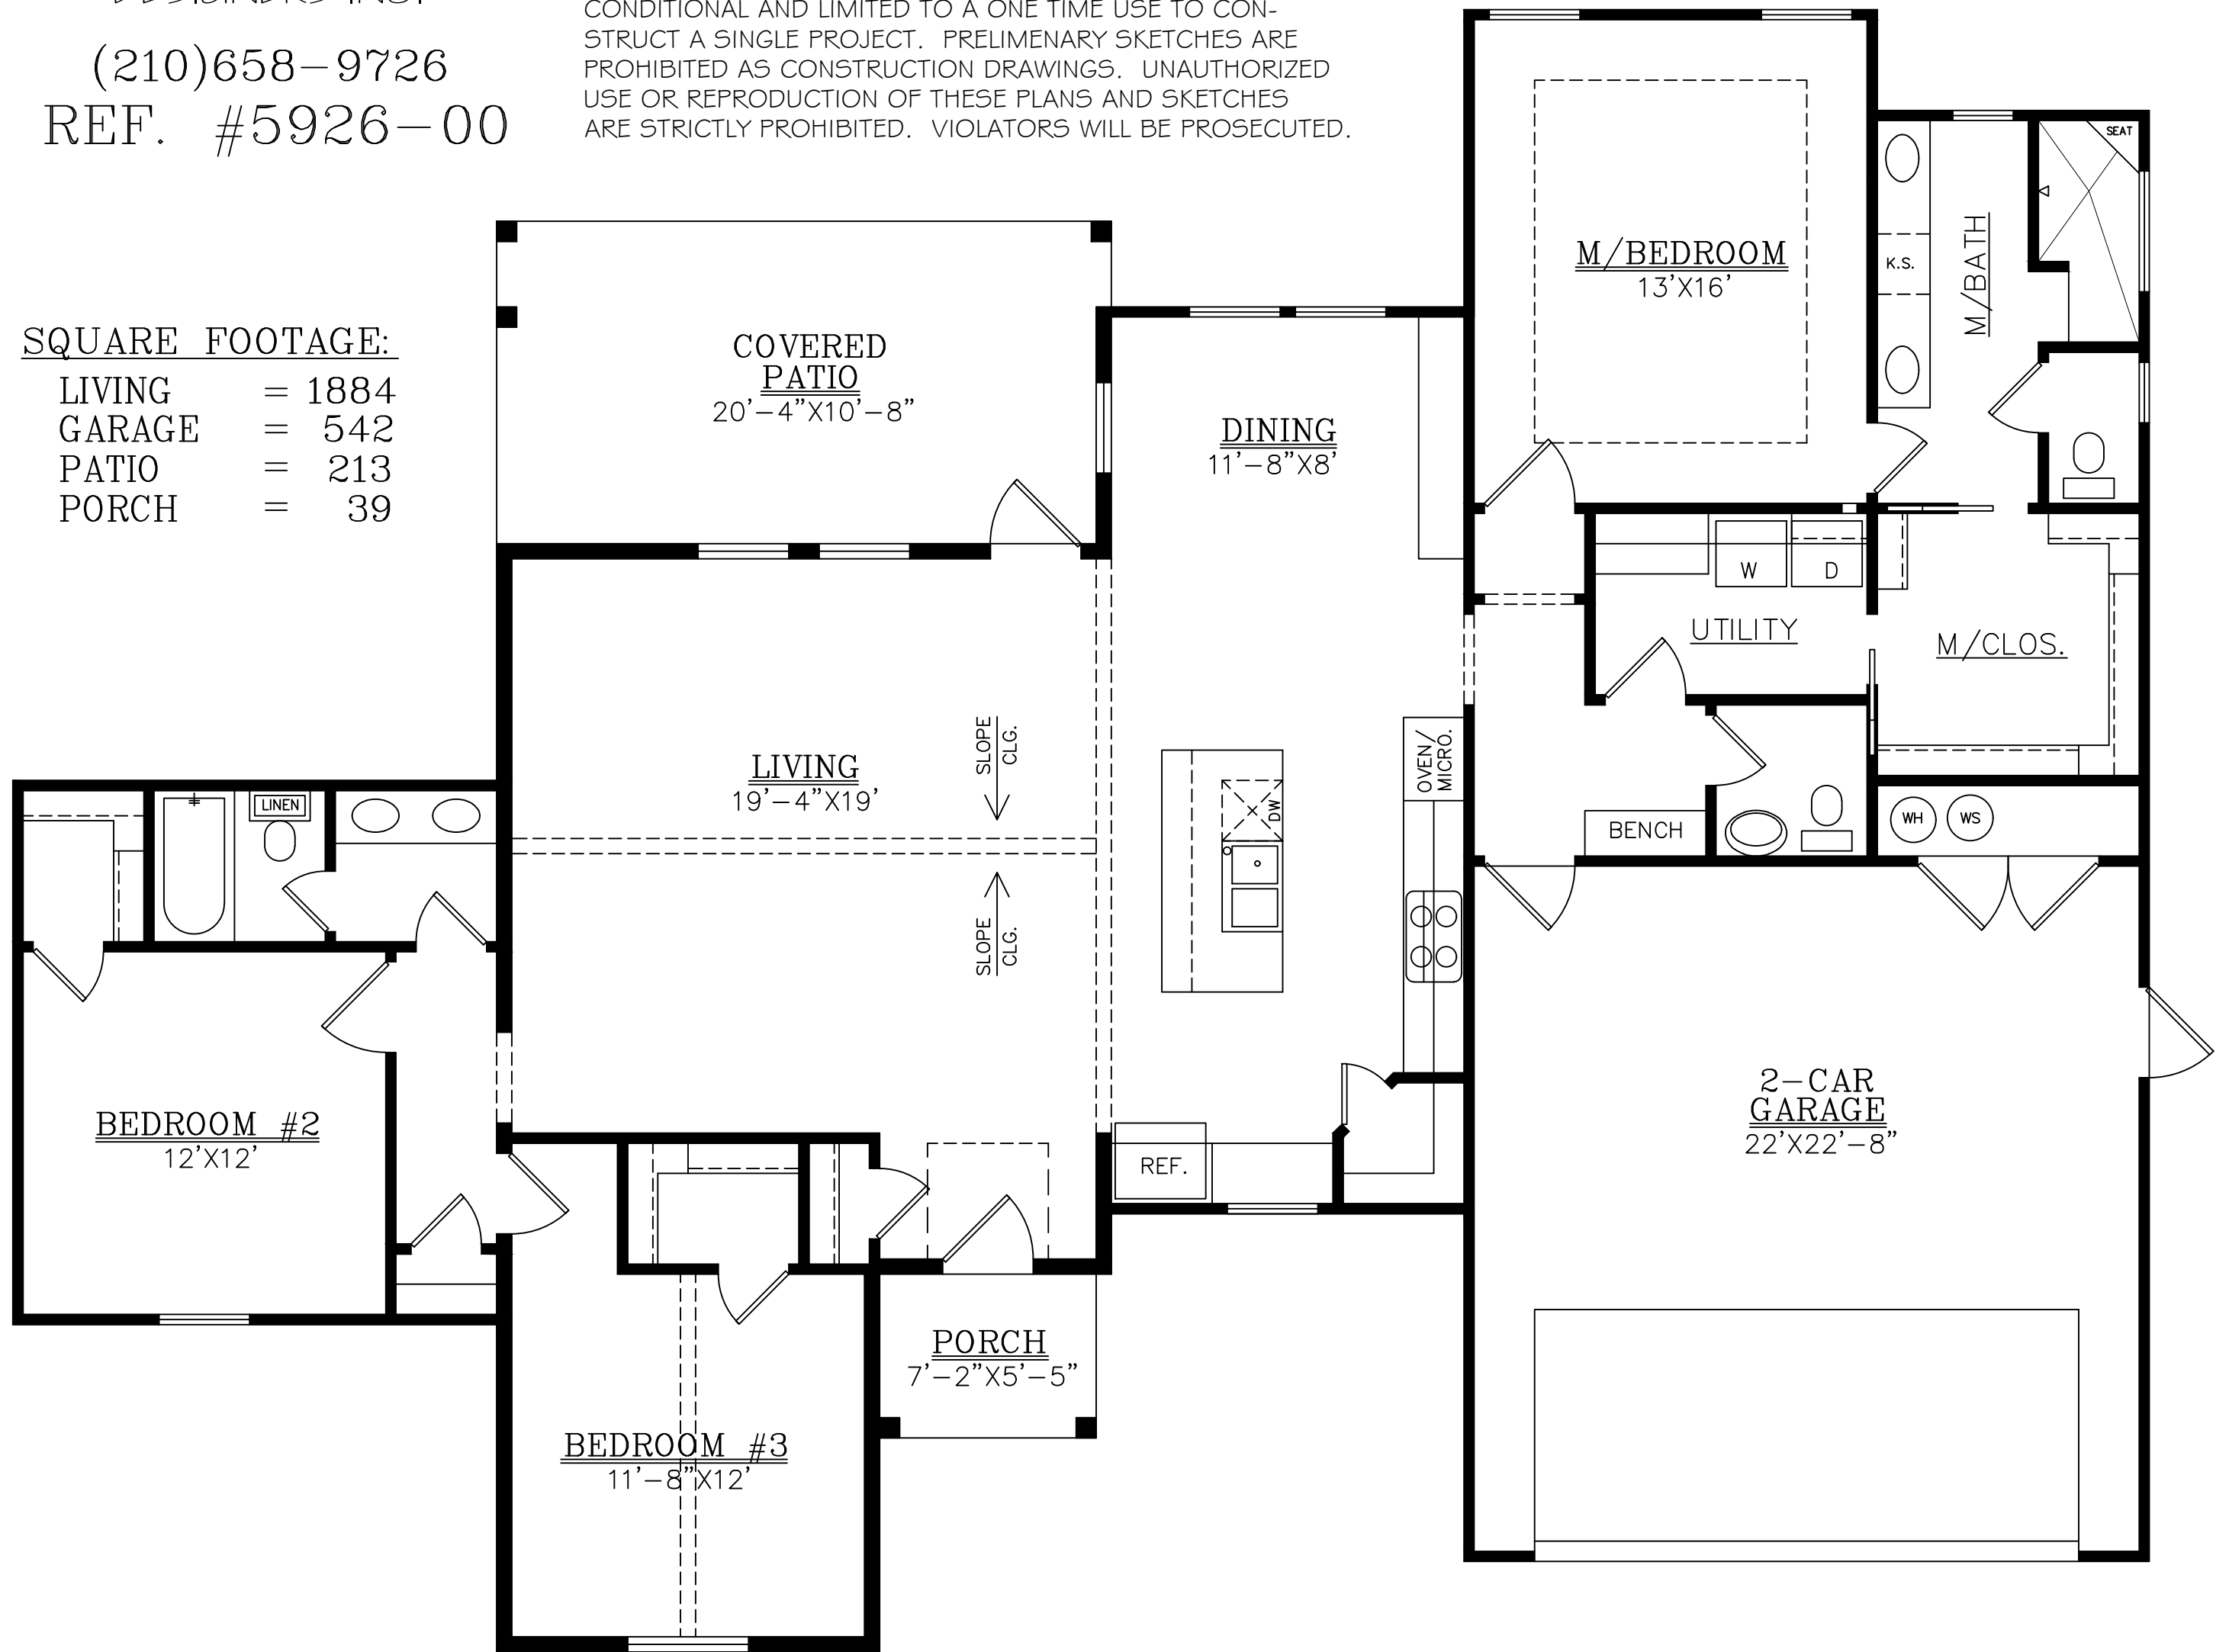

SQUARE FOOTAGE:

LIVING	=	1884
GARAGE	=	542
PATIO	=	213
PORCH	=	39

54'-4"

70'-8"