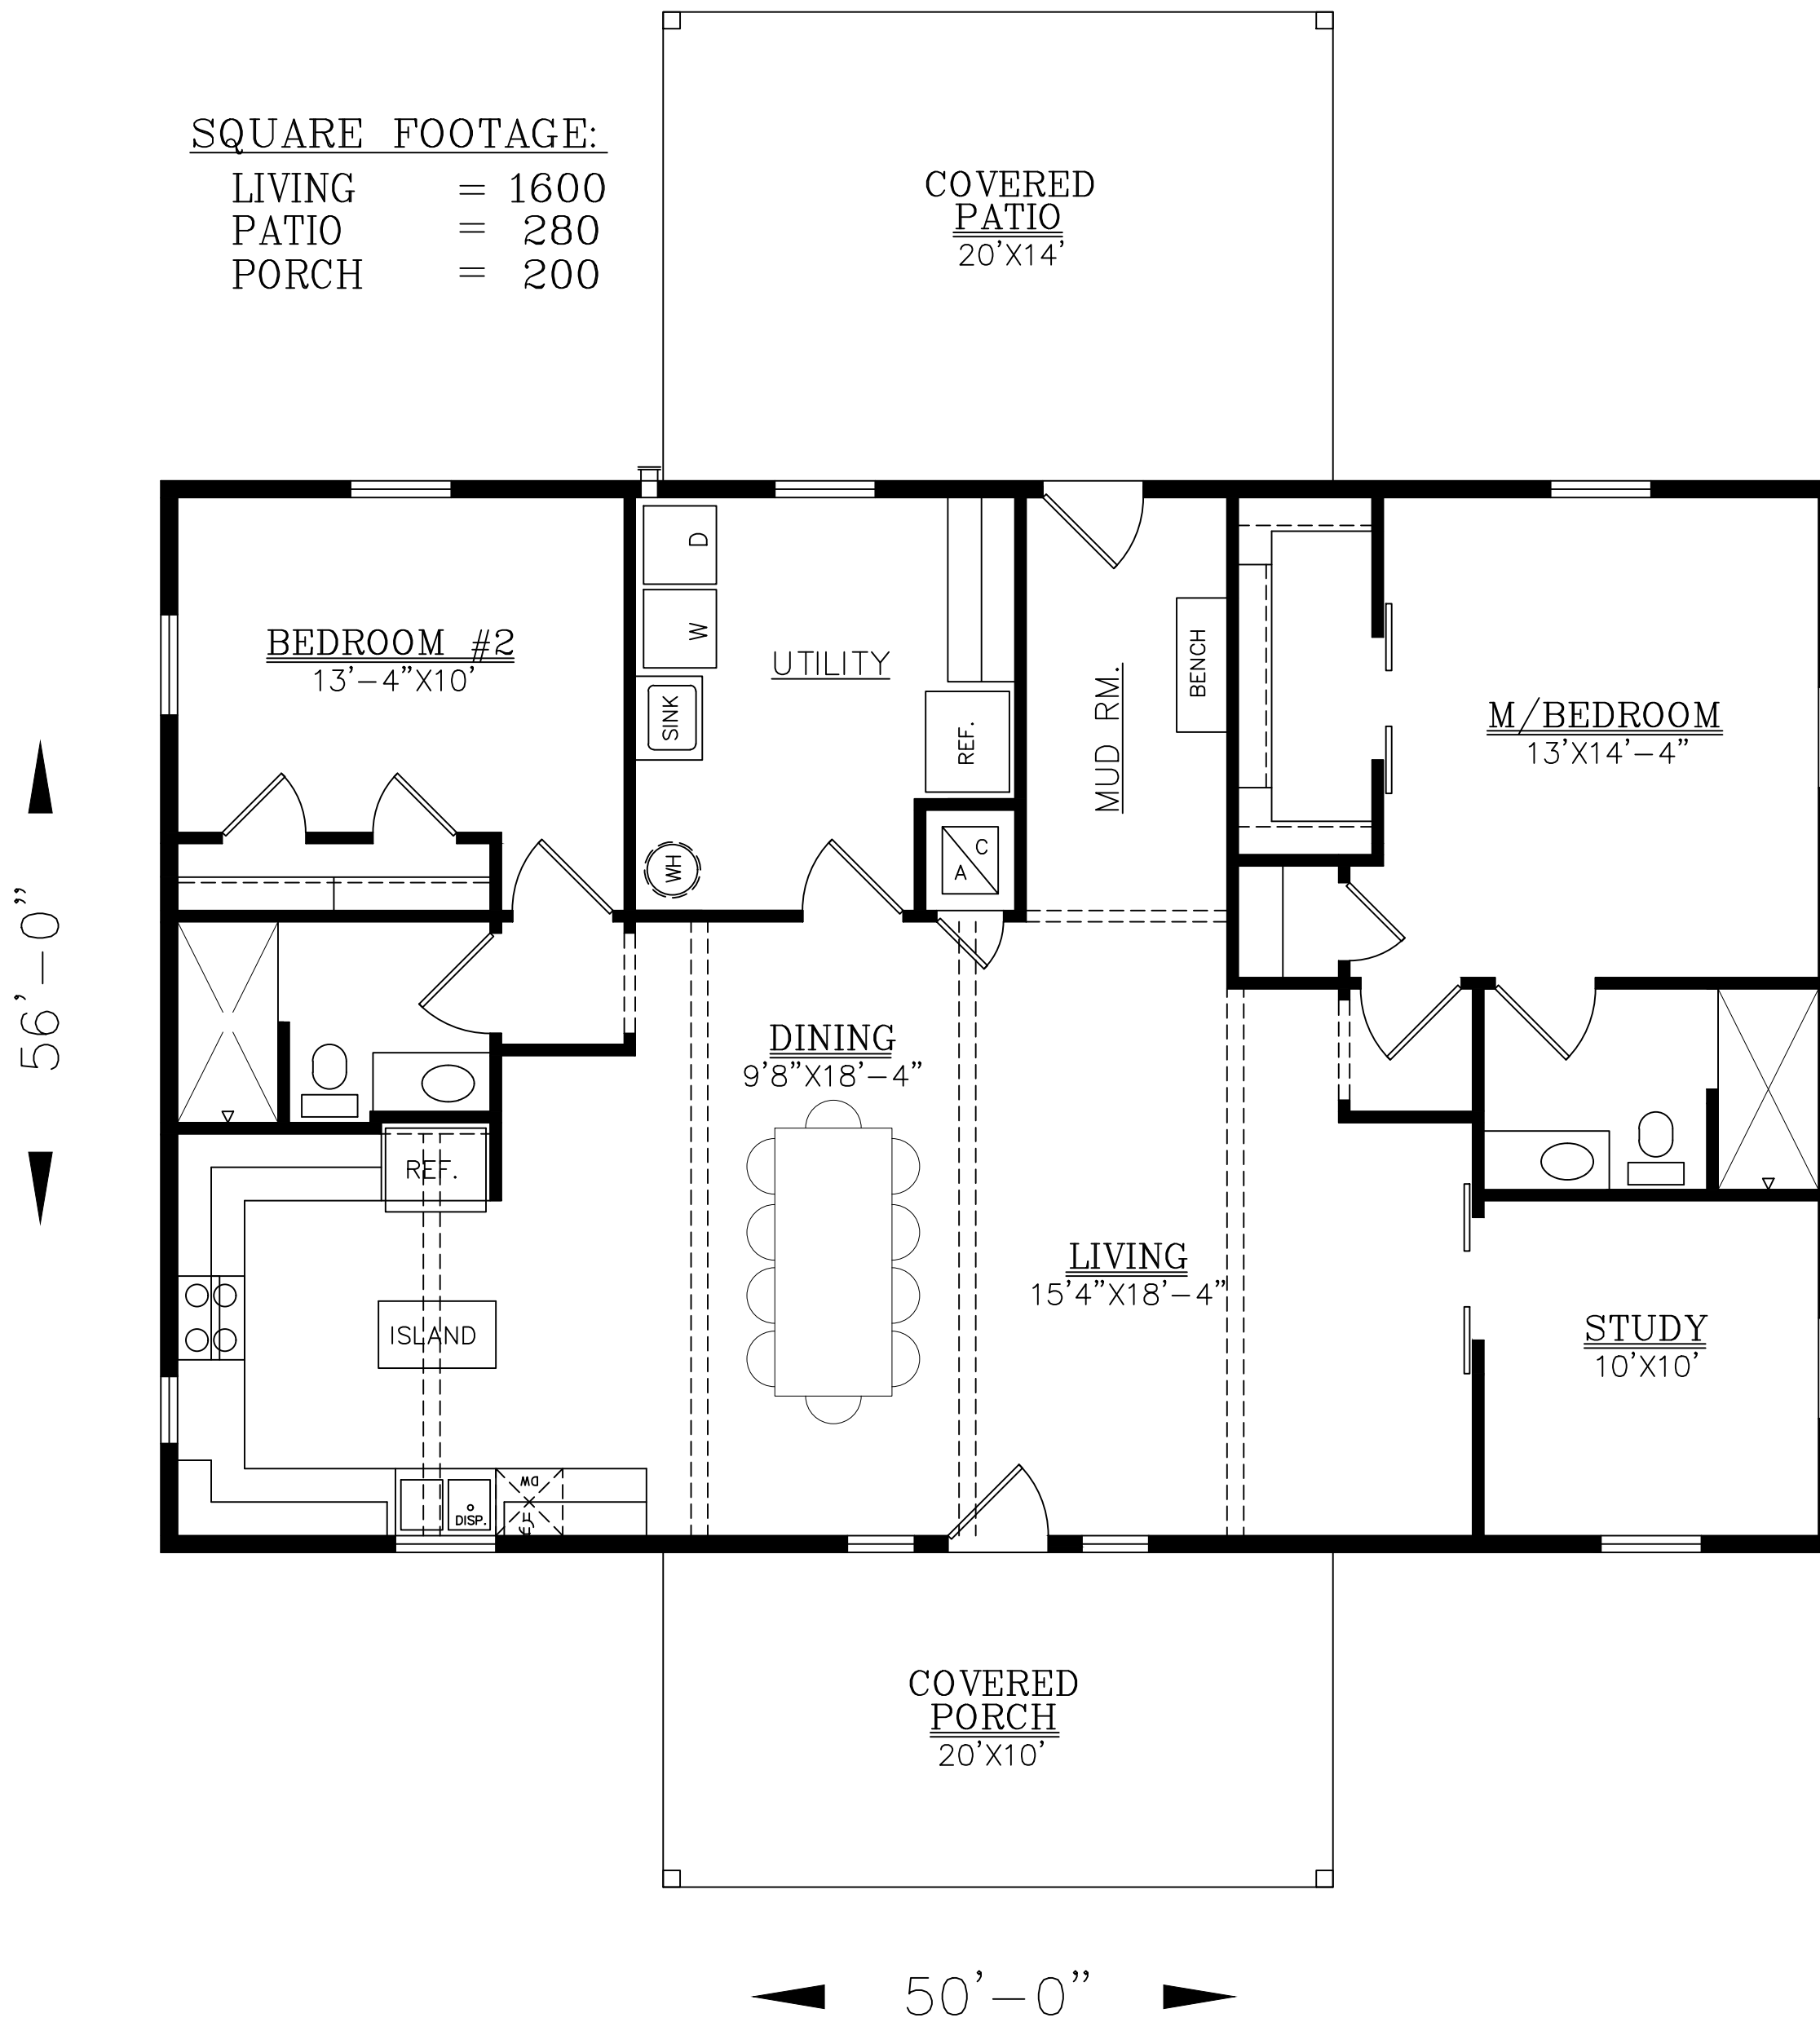

SQUARE FOOTAGE:

LIVING = 1600
PATIO = 280
PORCH = 200

Brian Smith
DESIGNERS INC.

(210)658-9726
REF. #5920-00

COPYRIGHT 19

BRIAN SMITH DESIGNERS

DRAWINGS, PLANS AND SKETCHES ARE THE PROPERTY OF BRIAN SMITH DESIGNERS. PURCHASER'S RIGHT IS CONDITIONAL AND LIMITED TO A ONE TIME USE TO CONSTRUCT A SINGLE PROJECT. PRELIMINARY SKETCHES ARE PROHIBITED AS CONSTRUCTION DRAWINGS. UNAUTHORIZED USE OR REPRODUCTION OF THESE PLANS AND SKETCHES ARE STRICTLY PROHIBITED. VIOLATORS WILL BE PROSECUTED.