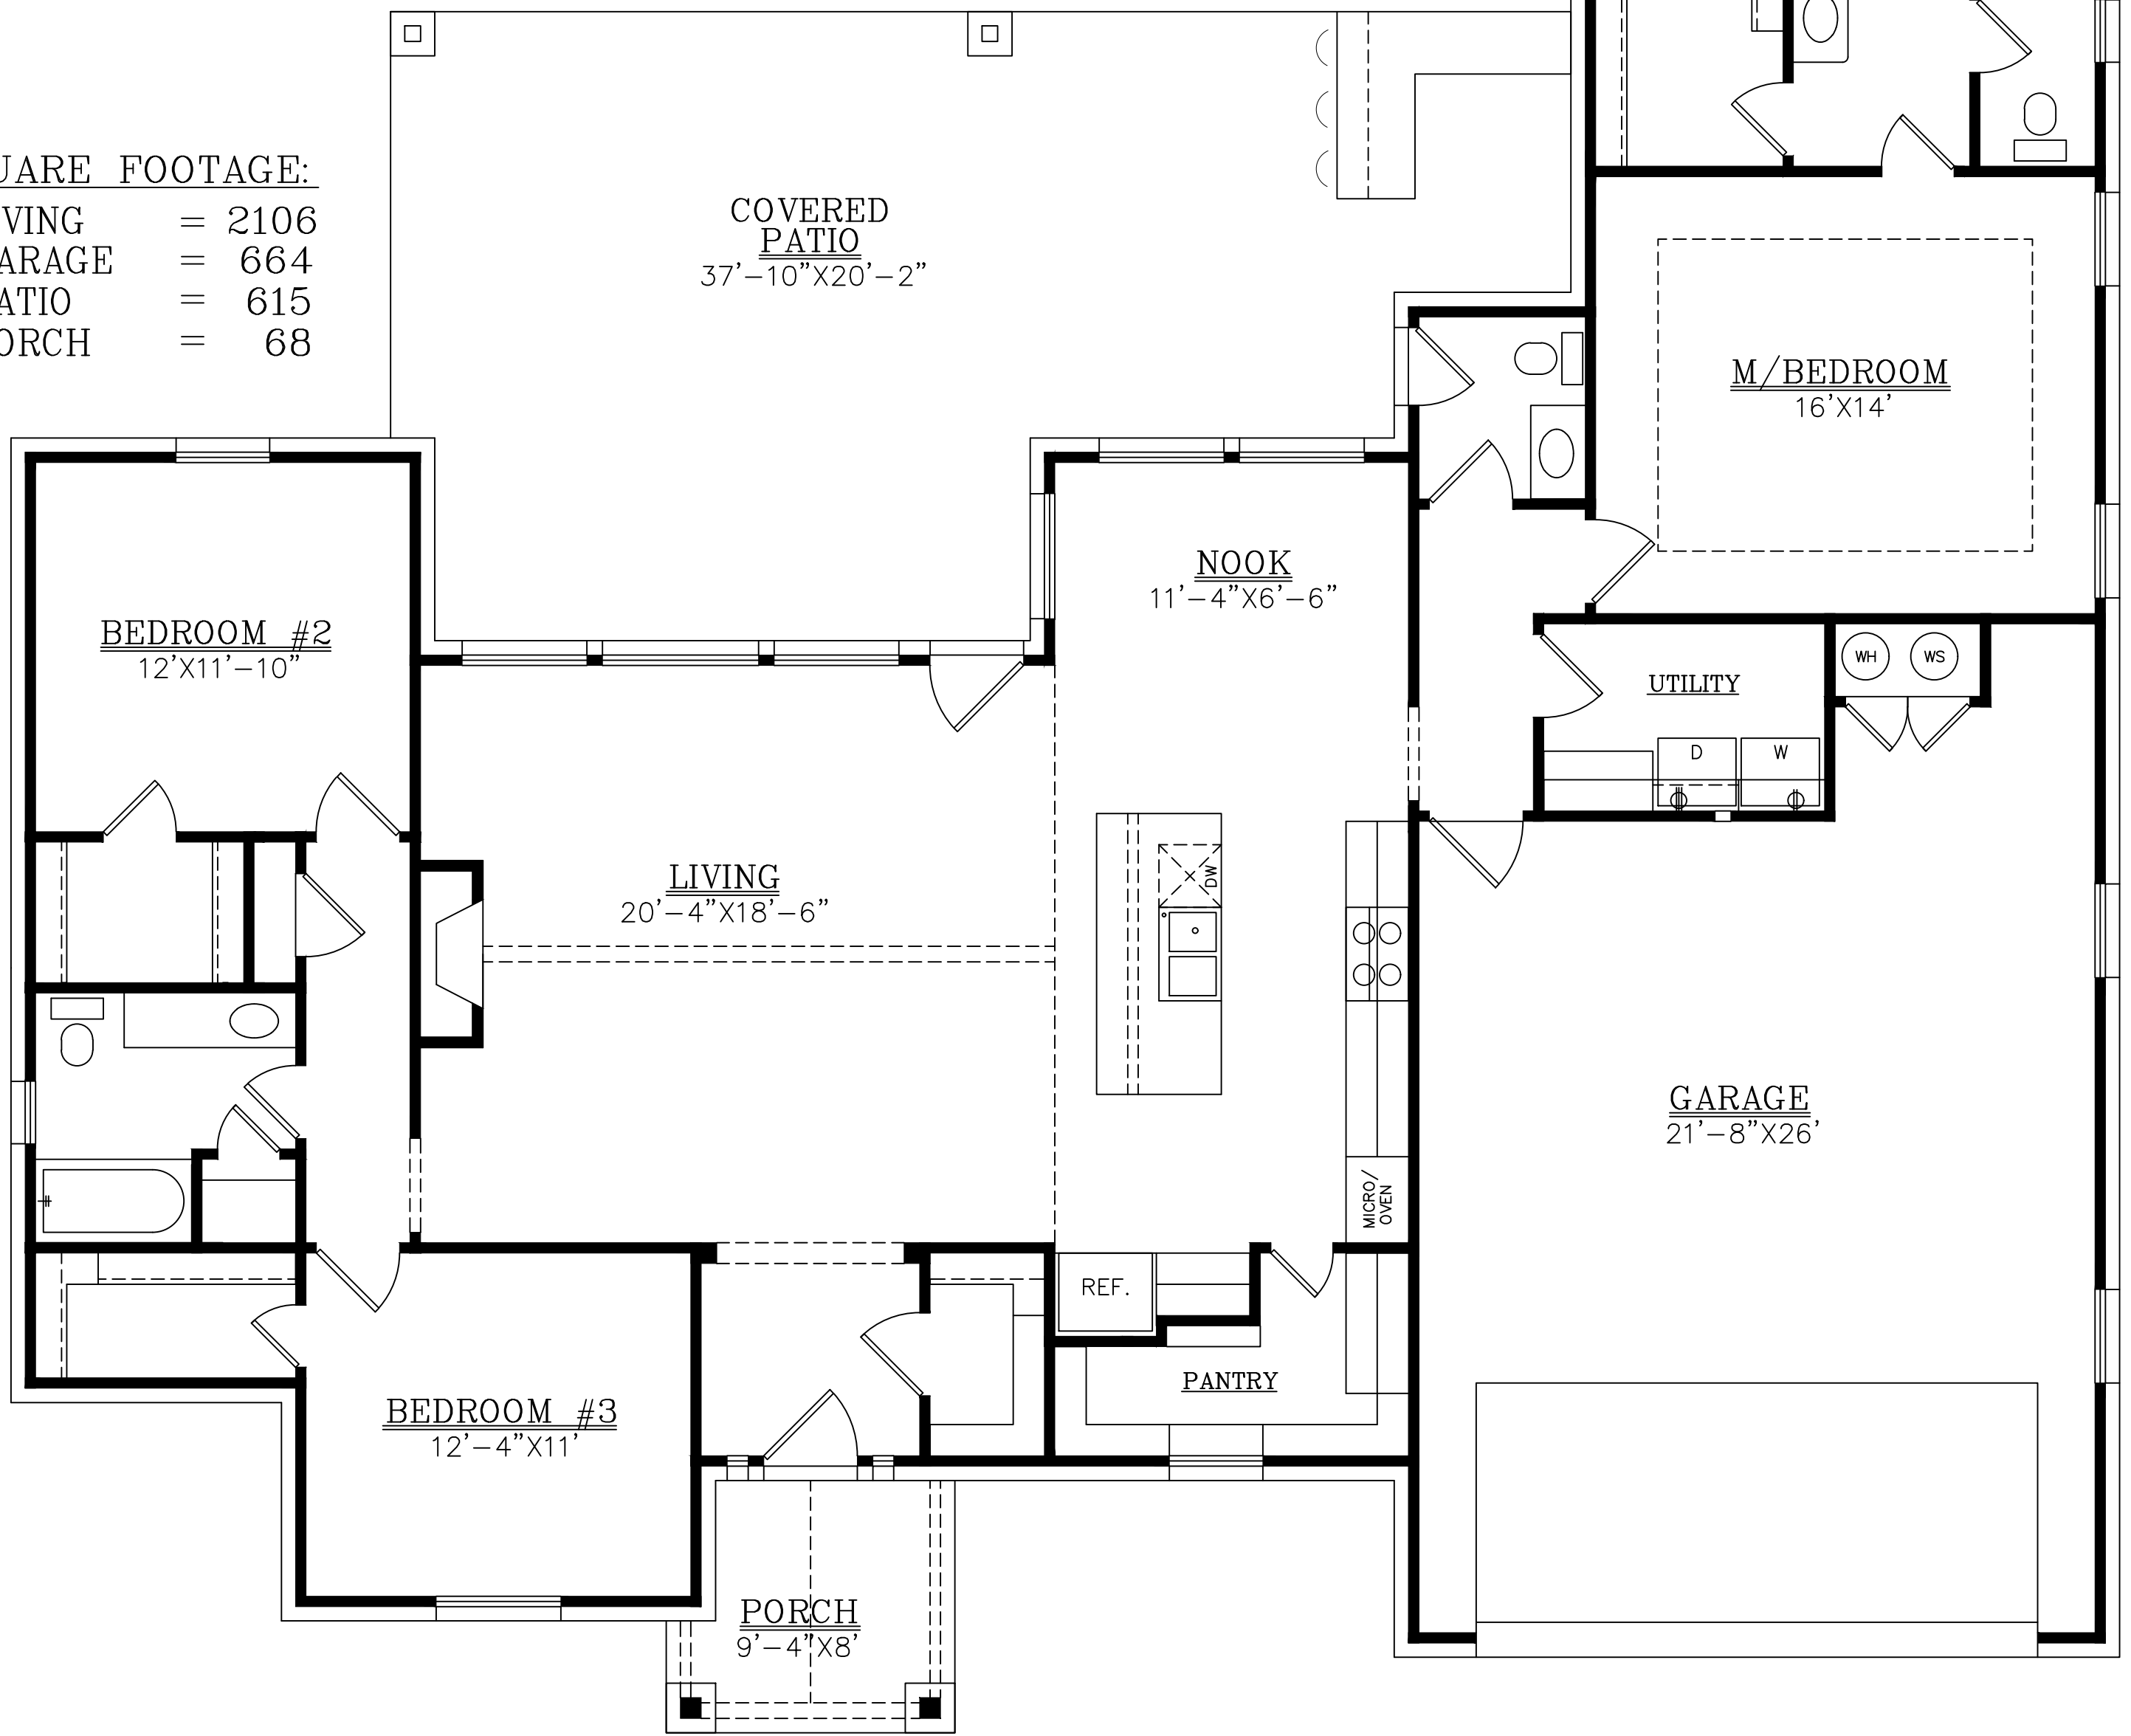

SQUARE FOOTAGE:

LIVING = 2106
GARAGE = 664
PATIO = 615
PORCH = 68

66'-4"

67'-7"