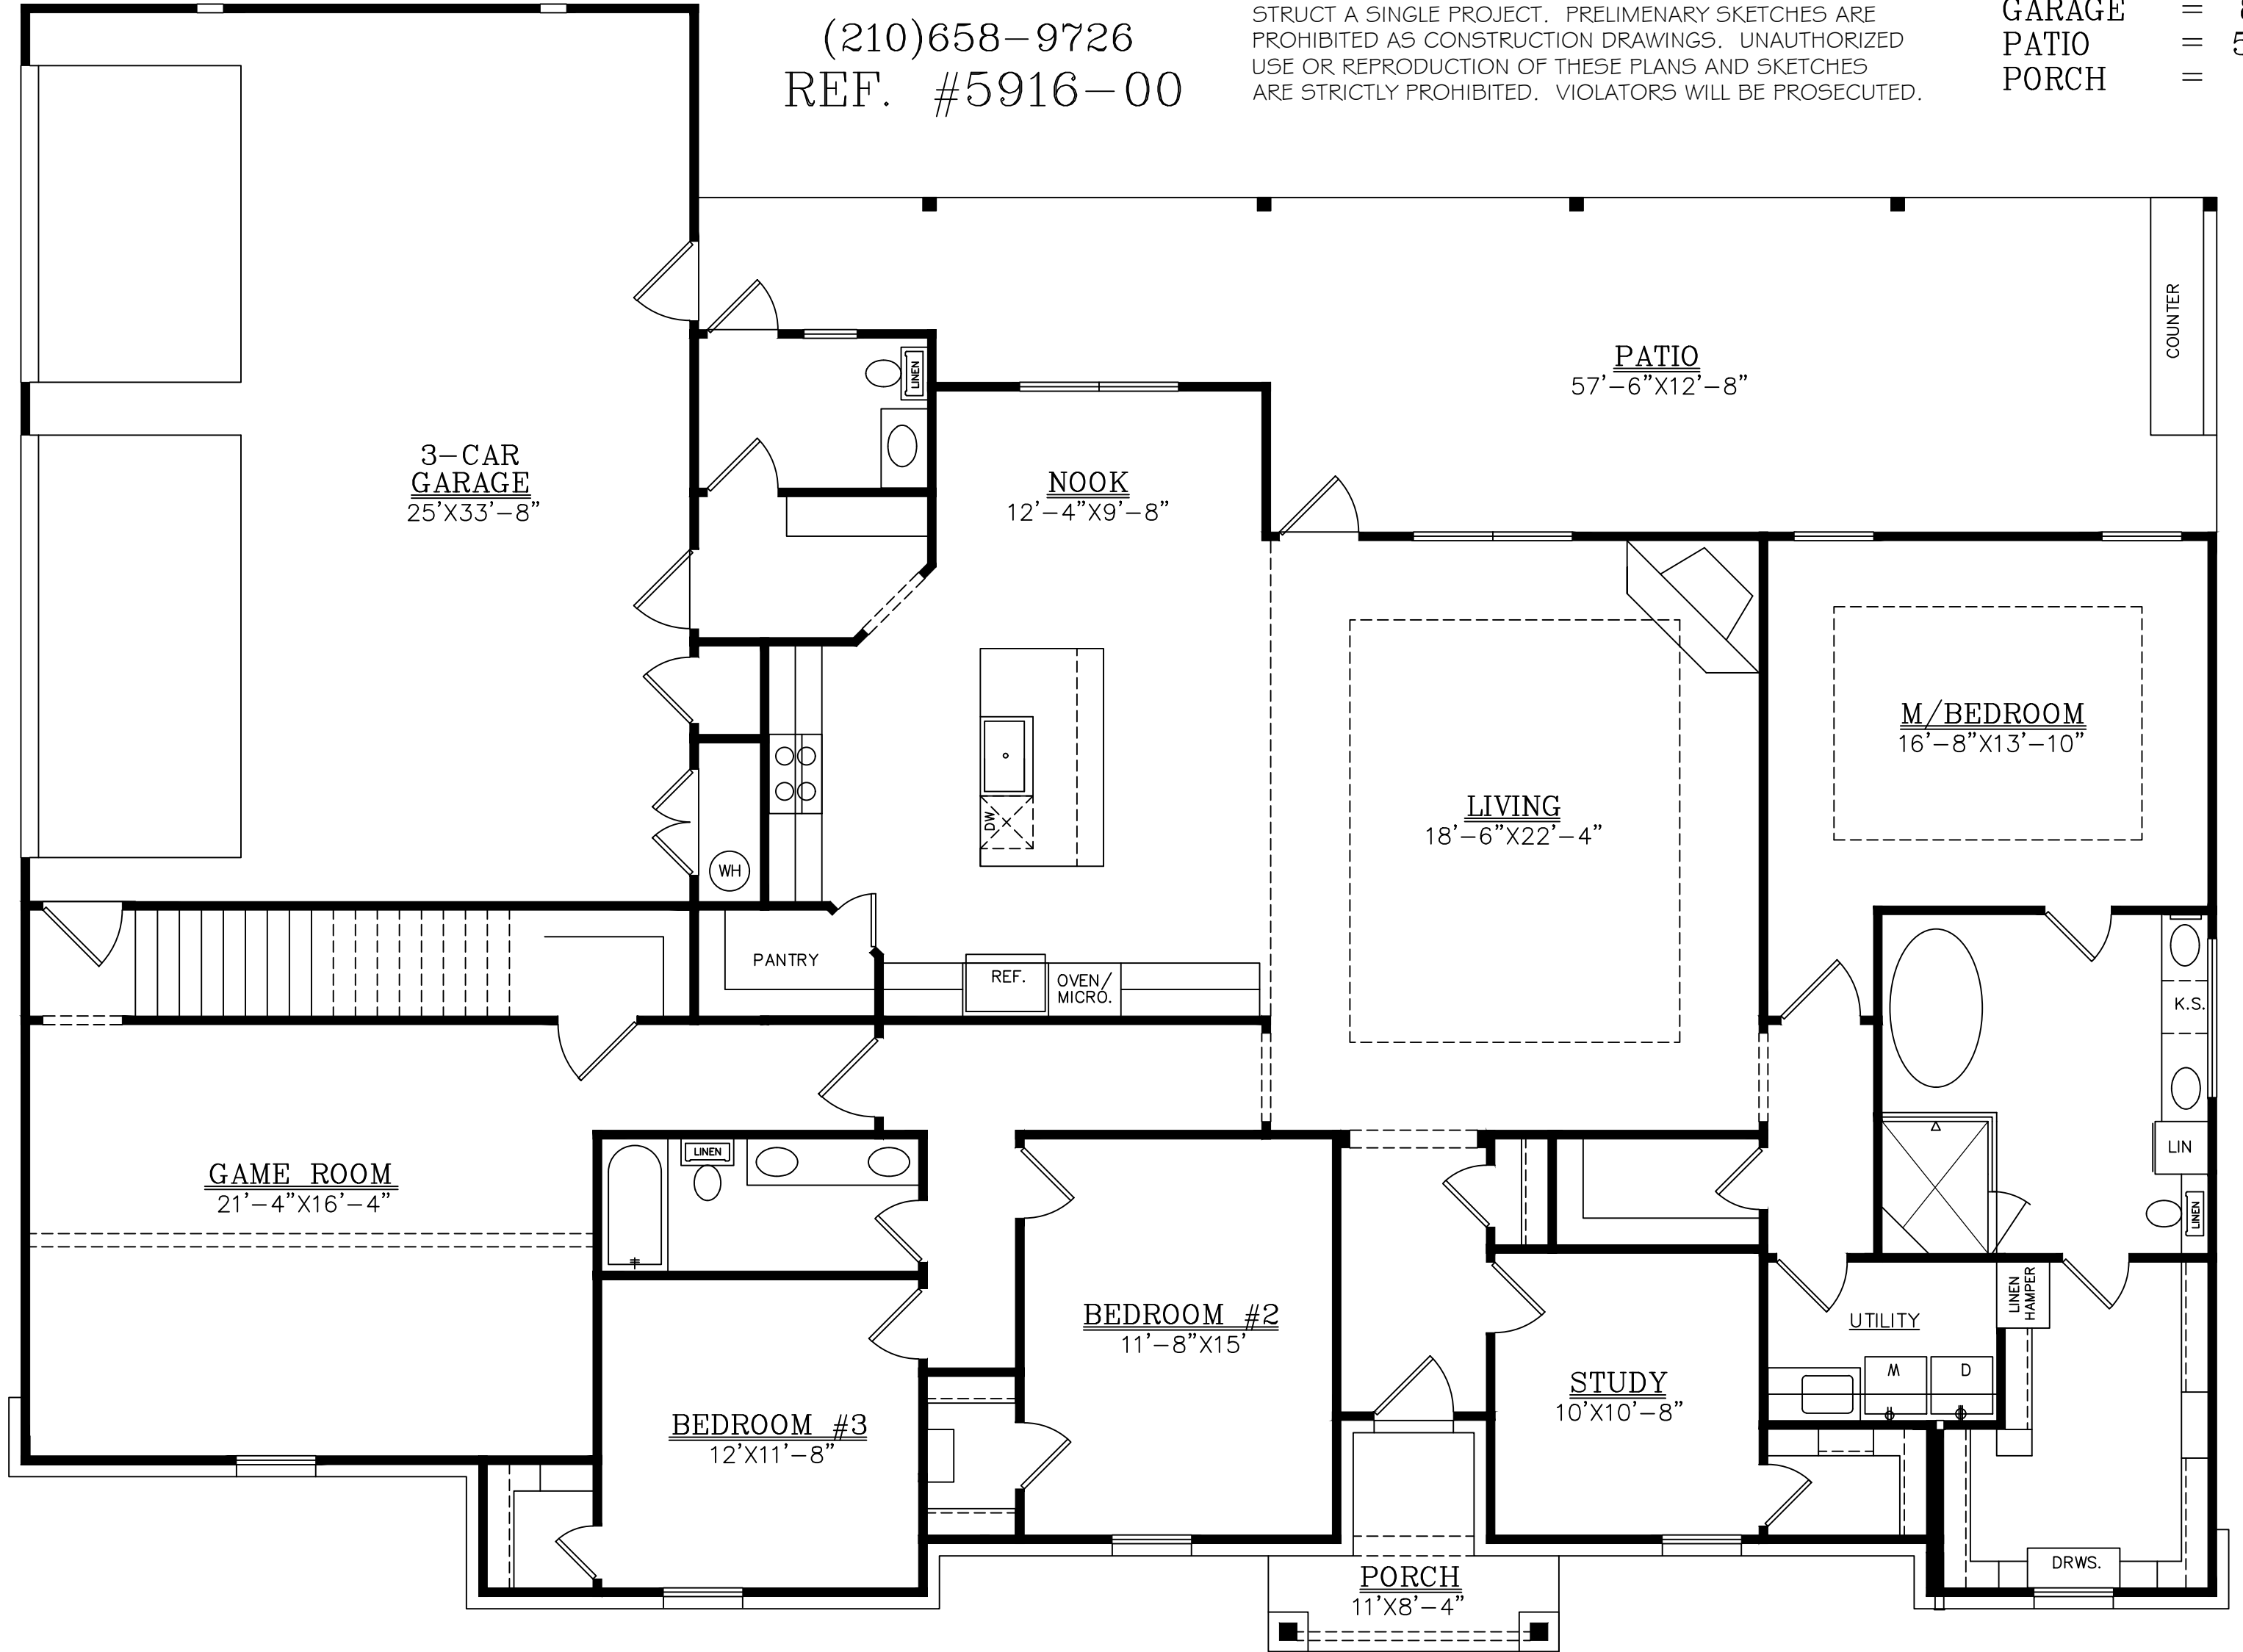

SQUARE FOOTAGE:

LIVING = 2979
BONUS RM. = 517
GARAGE = 891
PATIO = 588
PORCH = 61

62'-5"

84'-1"