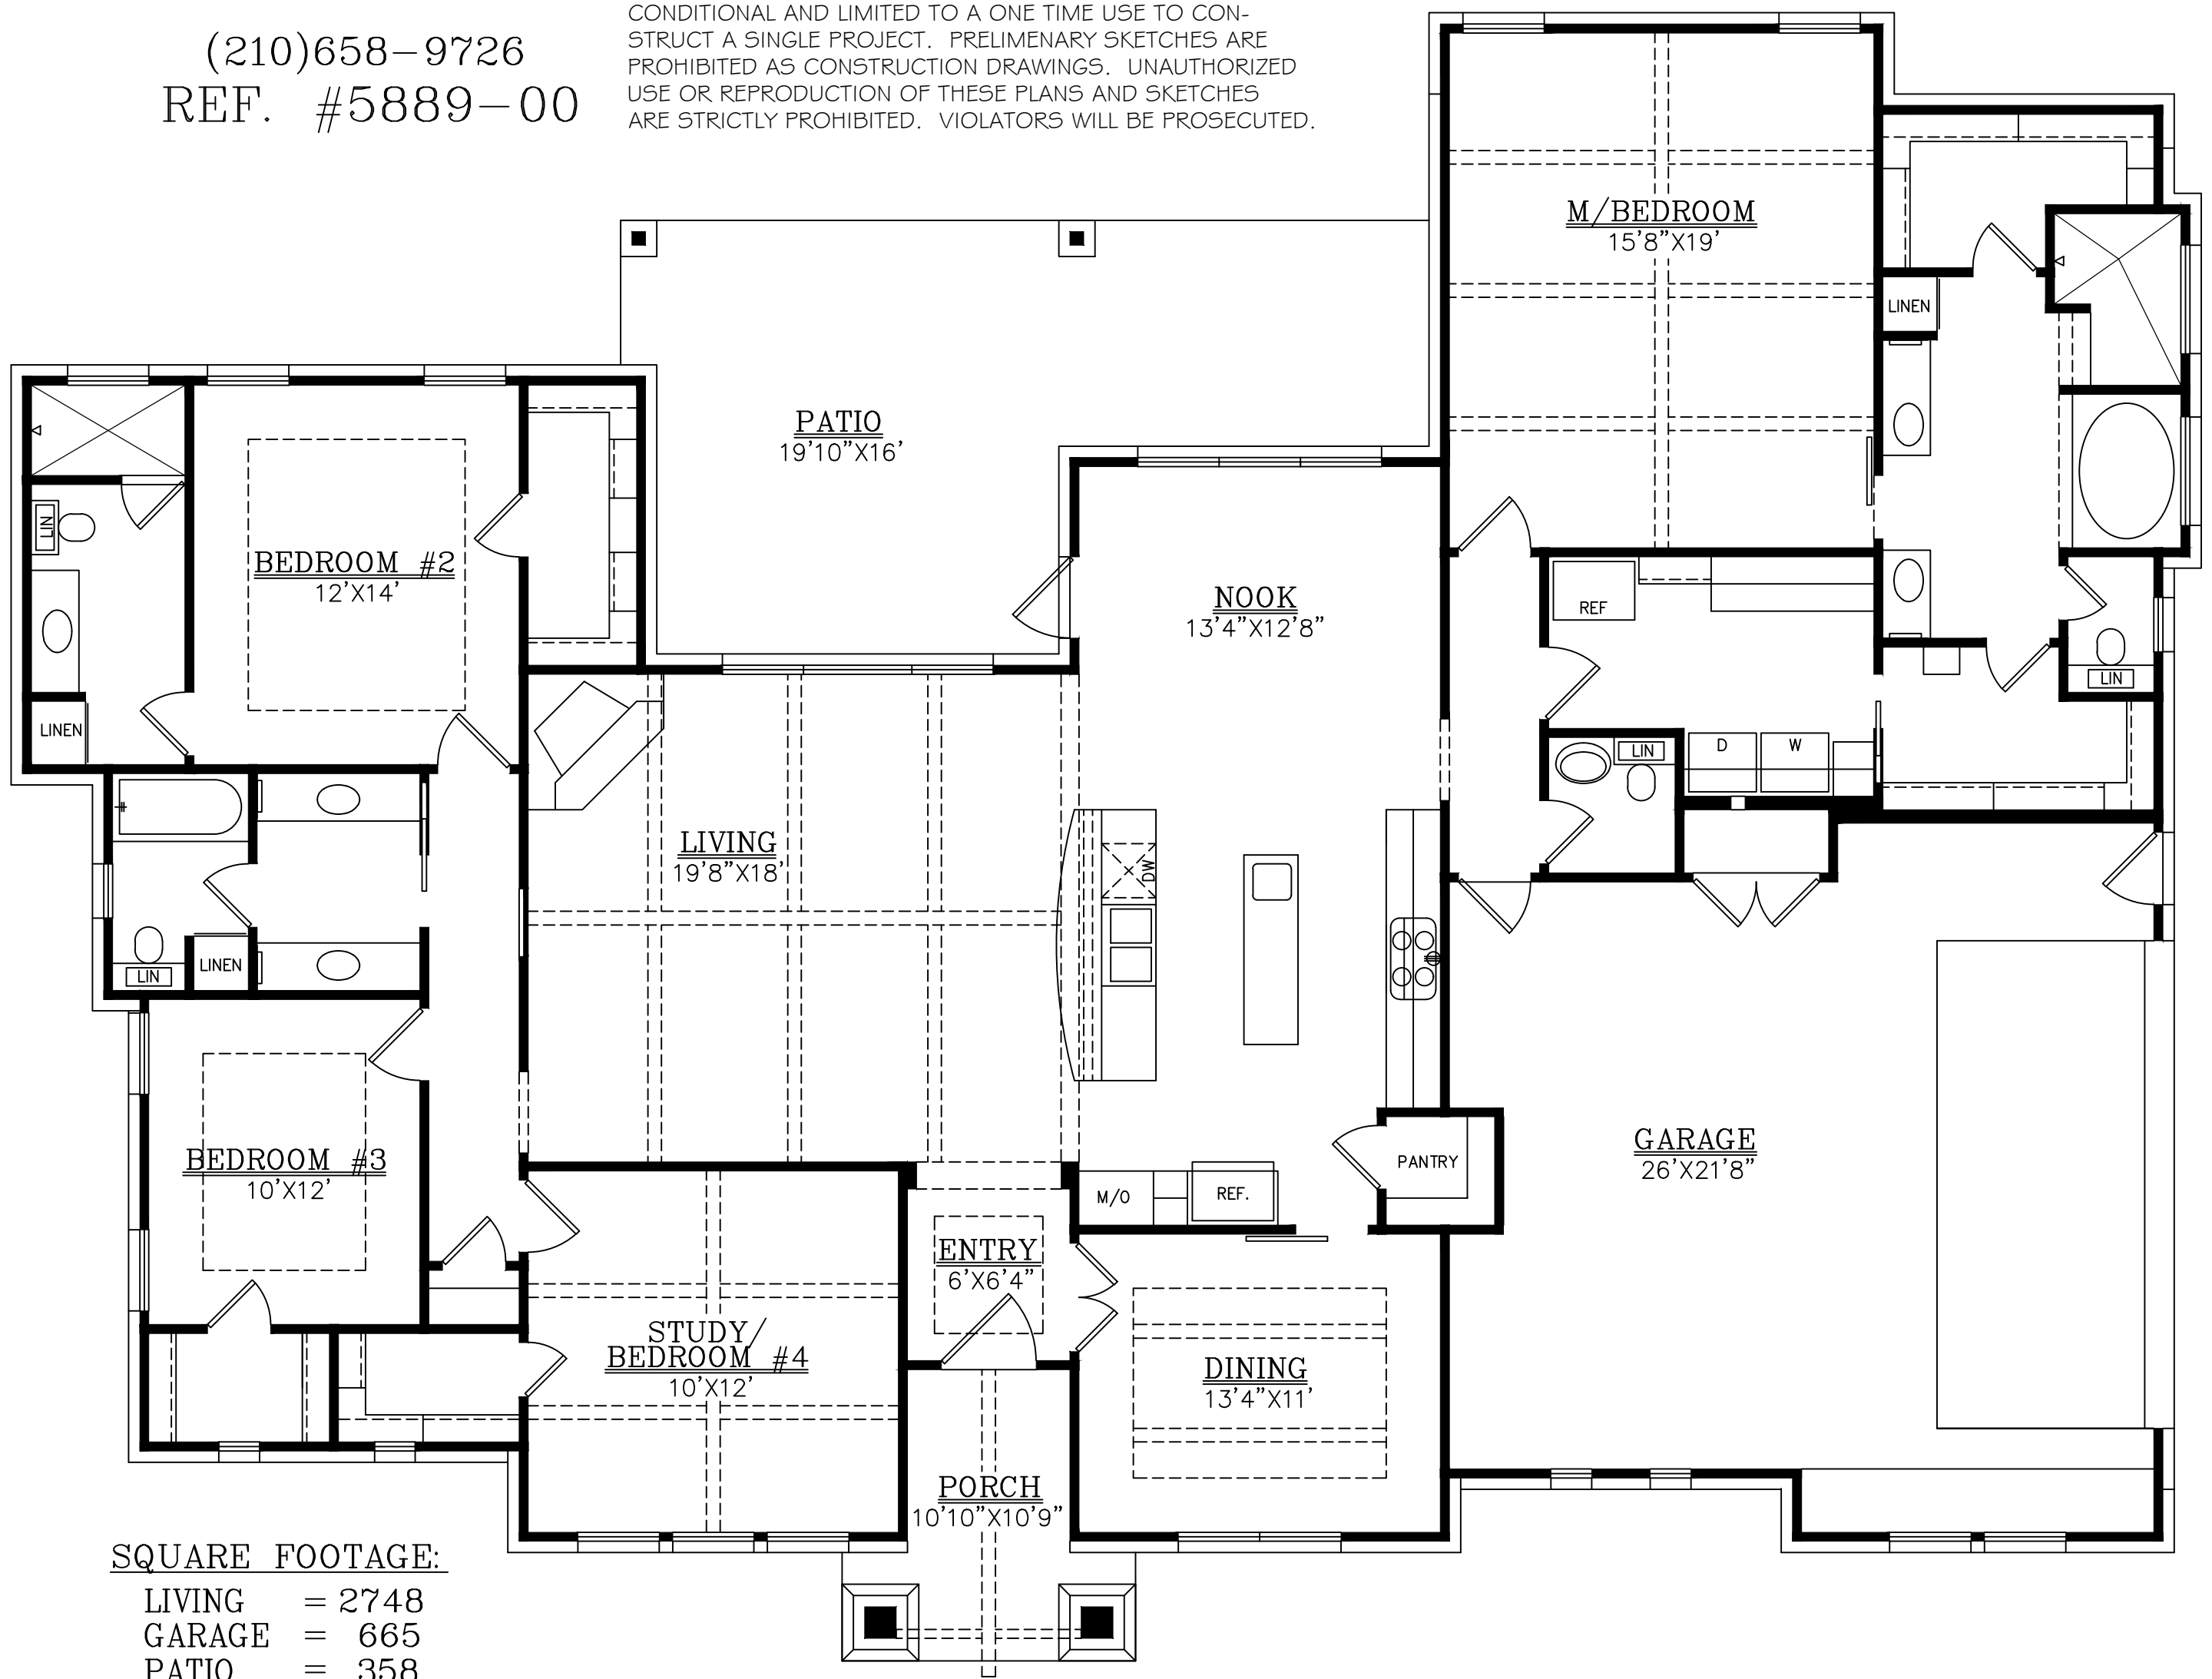

SQUARE FOOTAGE:

- LIVING = 2748
- GARAGE = 665
- PATIO = 358
- PORCH = 84

80'-10"

60'-10"