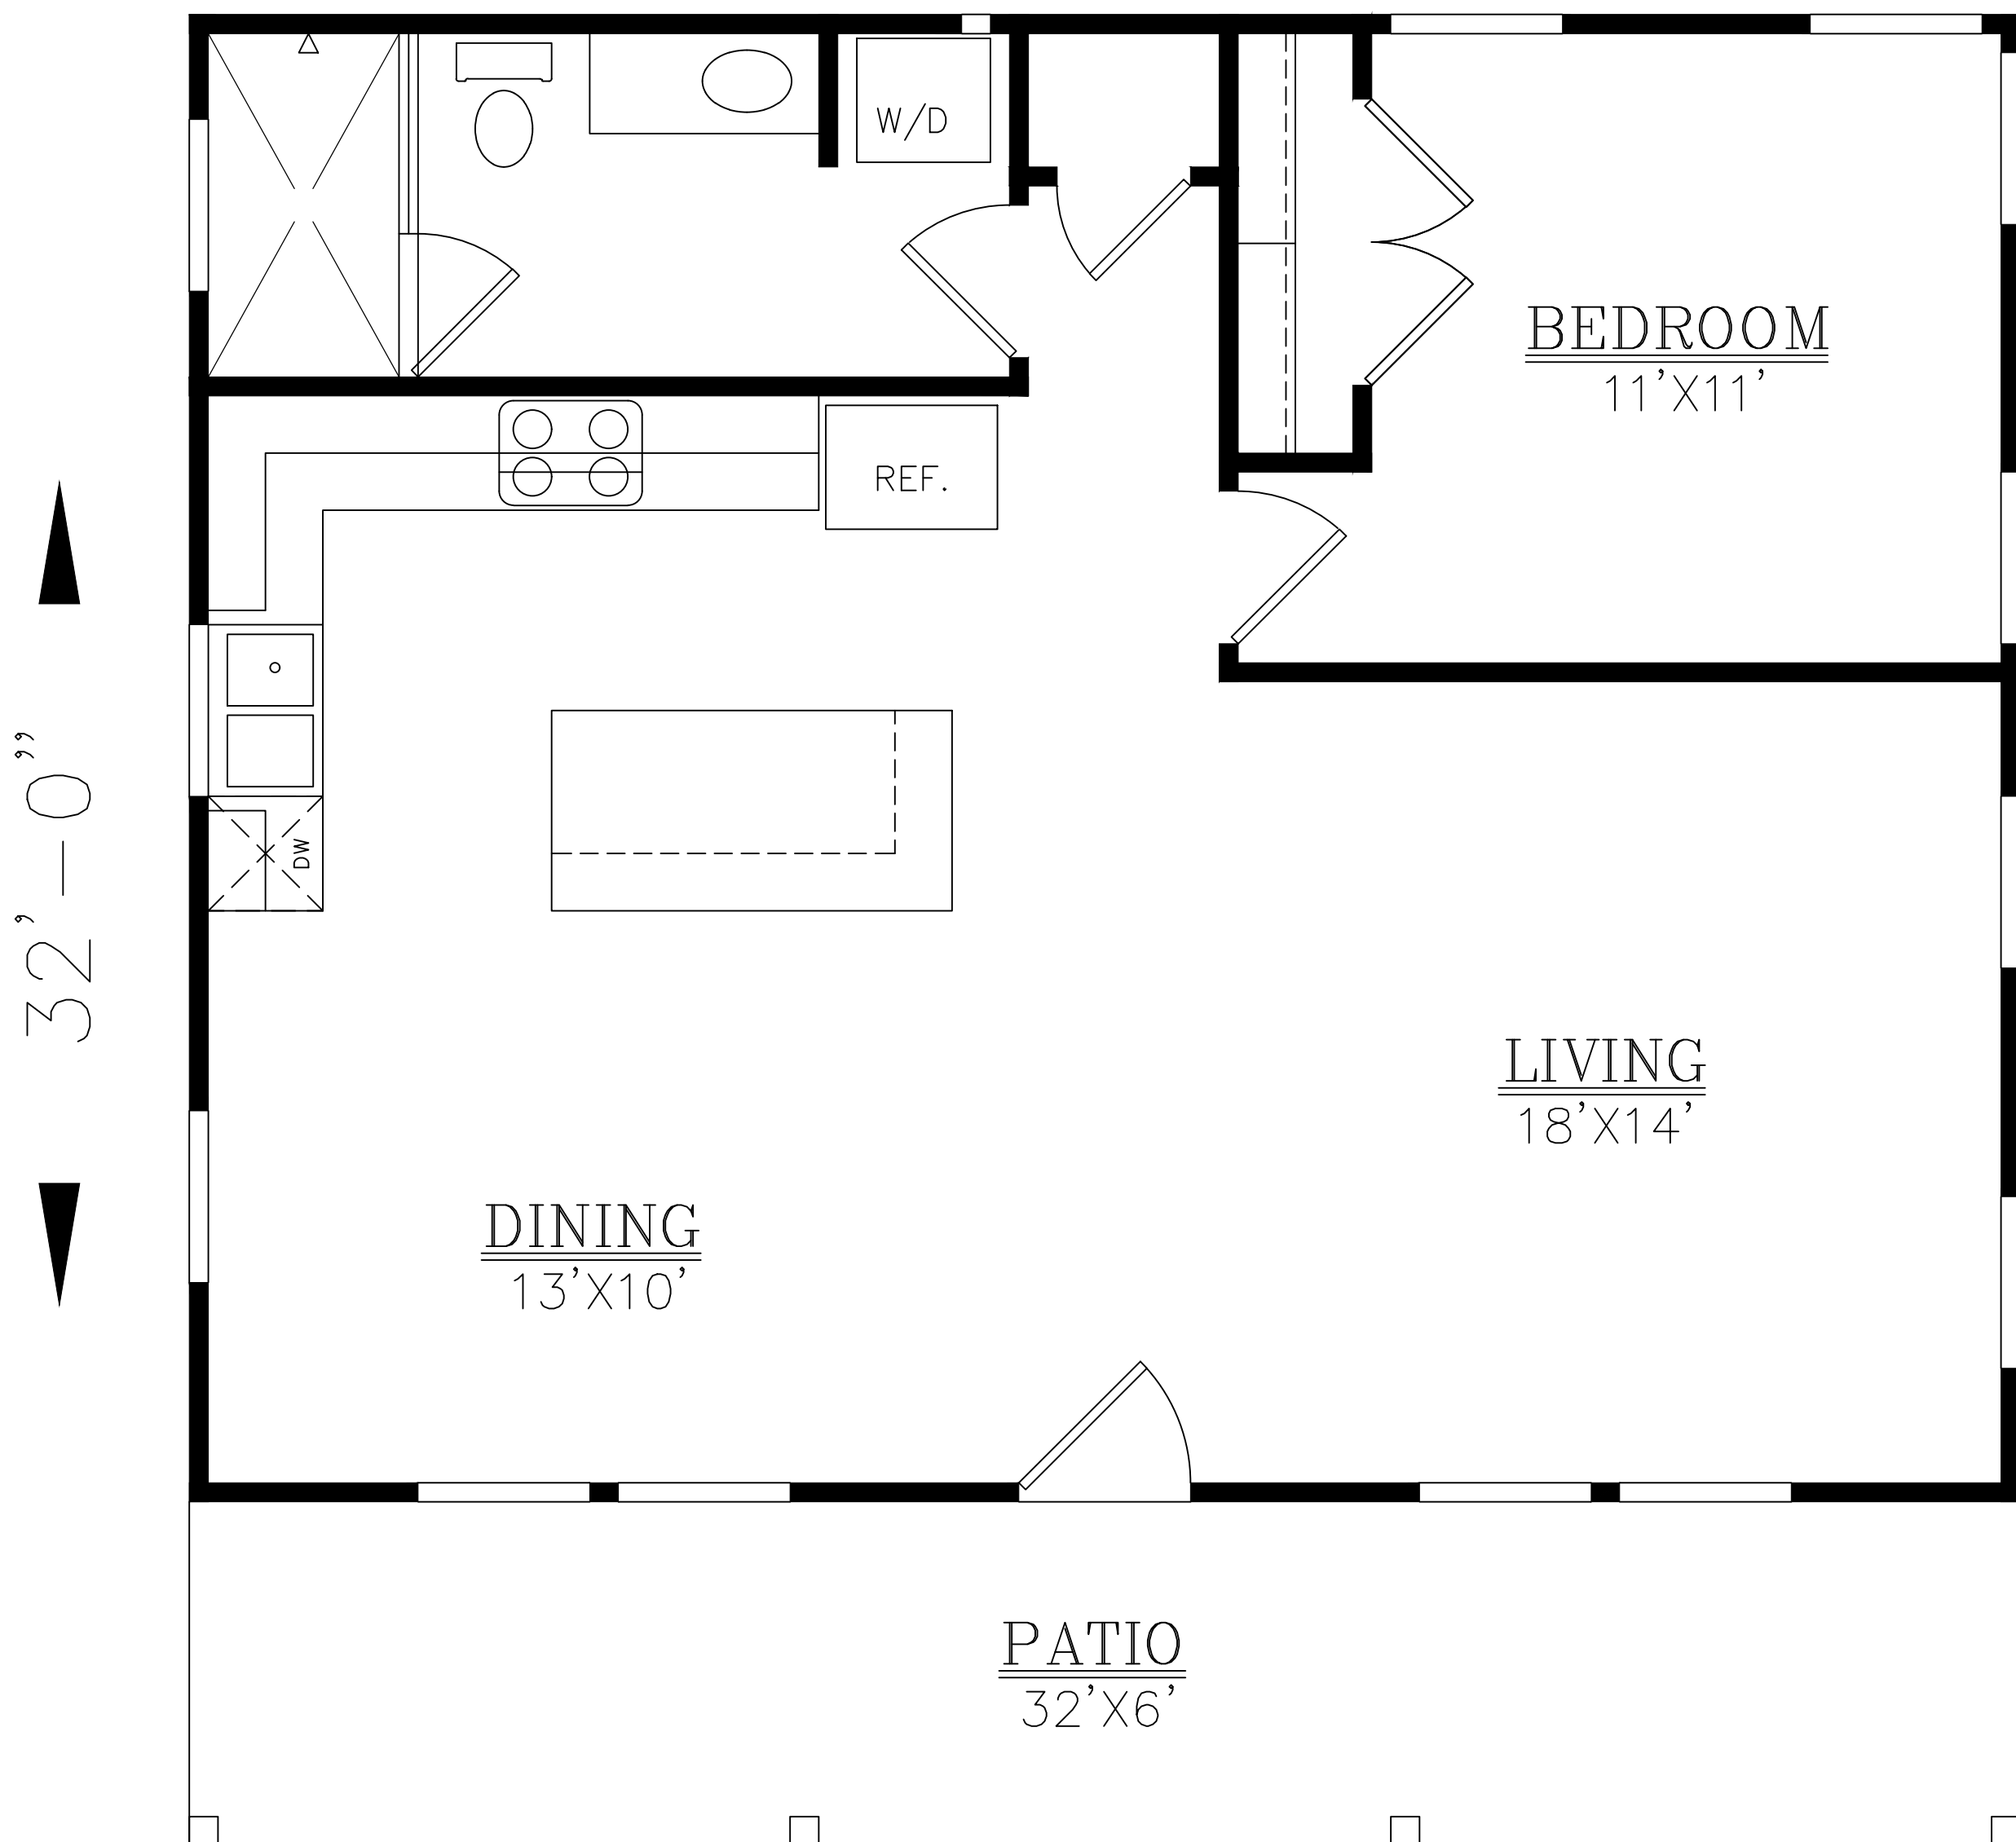

SQUARE FOOTAGE:

LIVING = 832
PORCH = 192

32'-0"