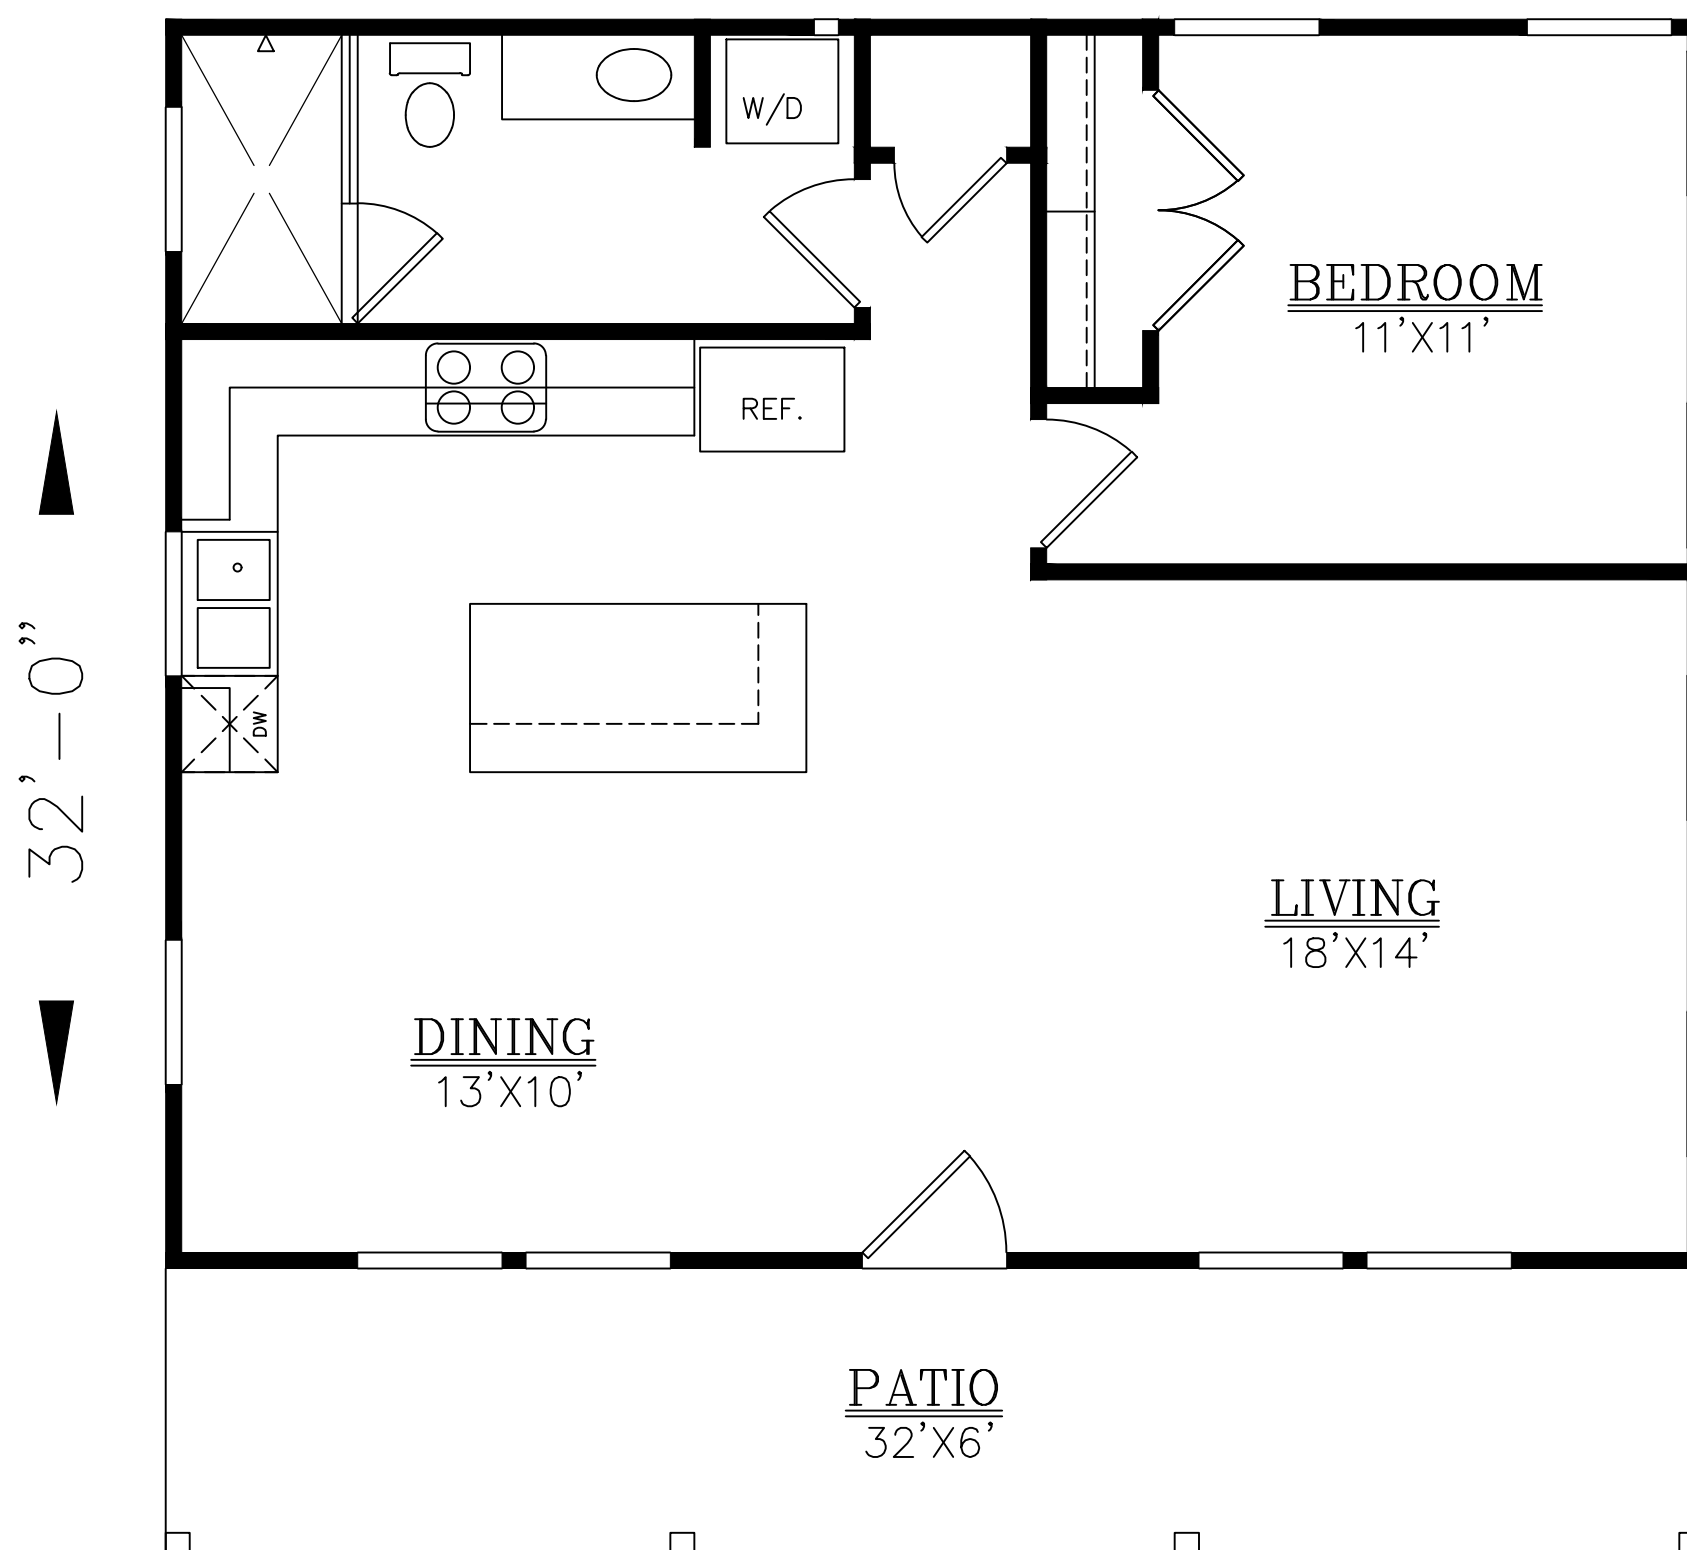

SQUARE FOOTAGE:

LIVING = 832
PORCH = 192

32'-0"

DRAWINGS, PLANS AND SKETCHES ARE THE PROPERTY OF BRIAN SMITH DESIGNERS. PURCHASER'S RIGHT IS CONDITIONAL AND LIMITED TO A ONE TIME USE TO CONSTRUCT A SINGLE PROJECT. PRELIMINARY SKETCHES ARE PROHIBITED AS CONSTRUCTION DRAWINGS. UNAUTHORIZED USE OR REPRODUCTION OF THESE PLANS AND SKETCHES ARE STRICTLY PROHIBITED. VIOLATORS WILL BE PROSECUTED.