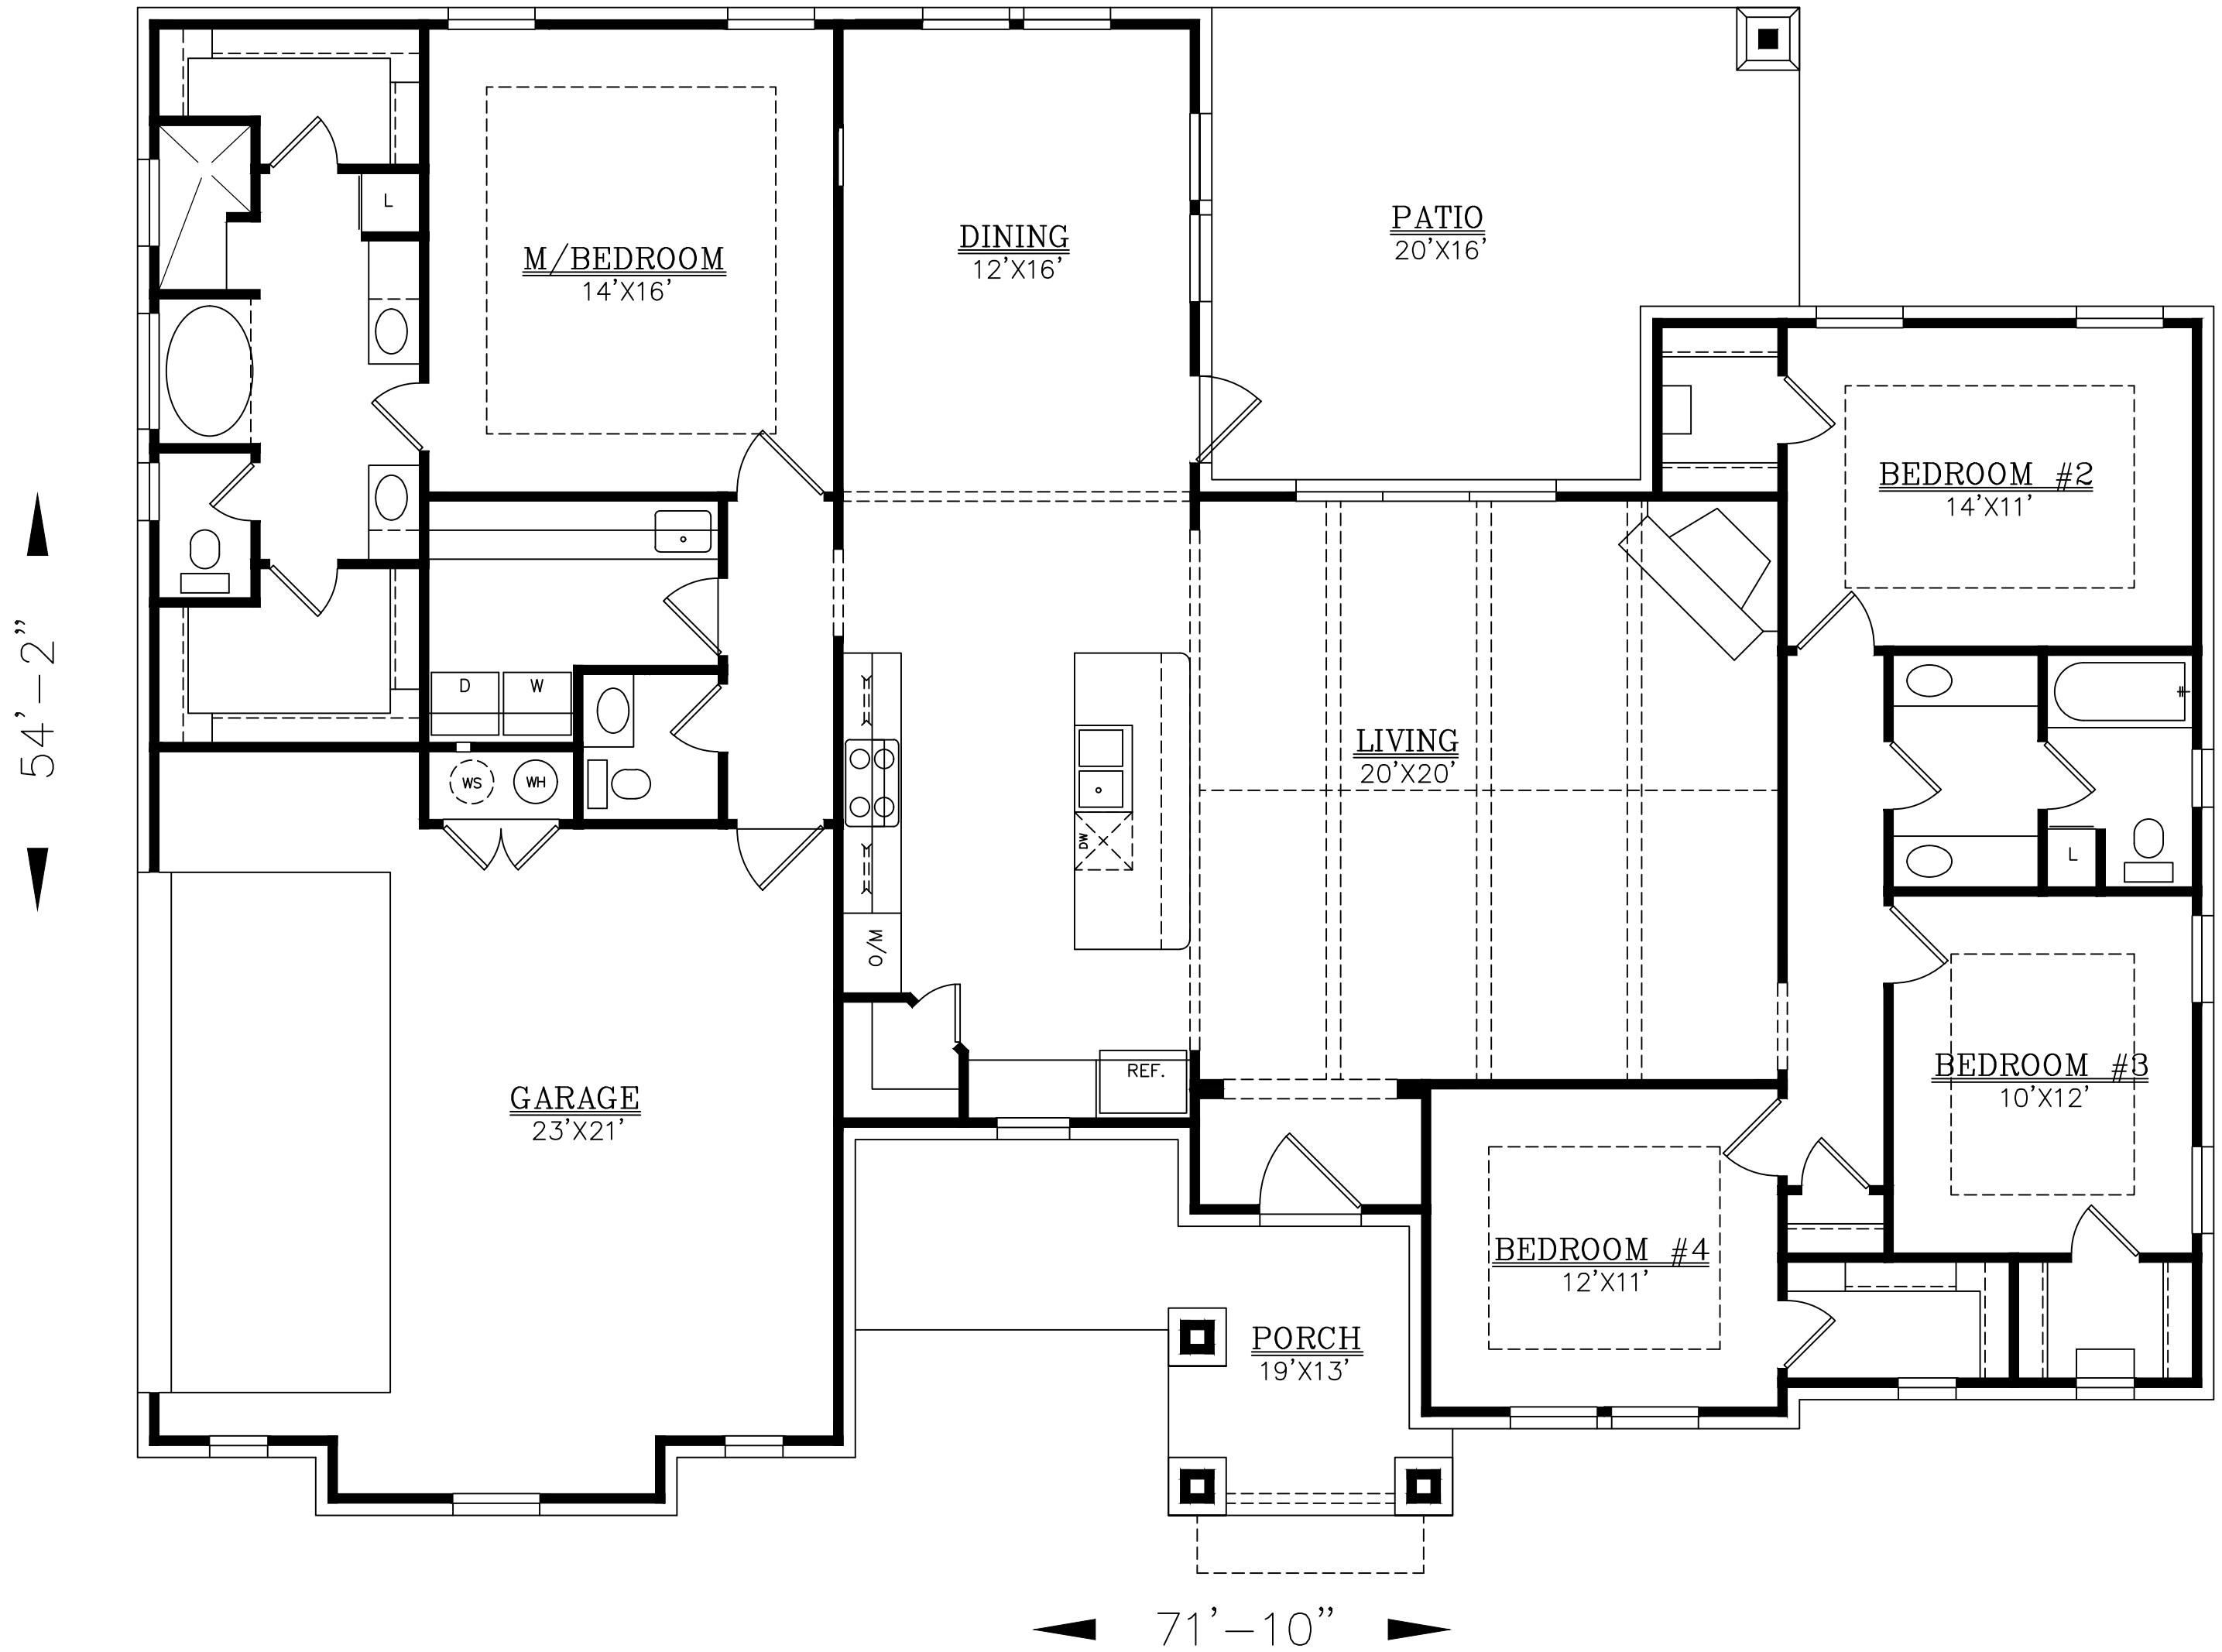

SQUARE FOOTAGE:

LIVING	=	2355
GARAGE	=	597
PATIO	=	299
PORCH	=	160

DRAWINGS, PLANS AND SKETCHES ARE THE PROPERTY OF BRIAN SMITH DESIGNERS. PURCHASER'S RIGHT IS CONDITIONAL AND LIMITED TO A ONE TIME USE TO CONSTRUCT A SINGLE PROJECT. PRELIMINARY SKETCHES ARE PROHIBITED AS CONSTRUCTION DRAWINGS. UNAUTHORIZED USE OR REPRODUCTION OF THESE PLANS AND SKETCHES ARE STRICTLY PROHIBITED. VIOLATORS WILL BE PROSECUTED.