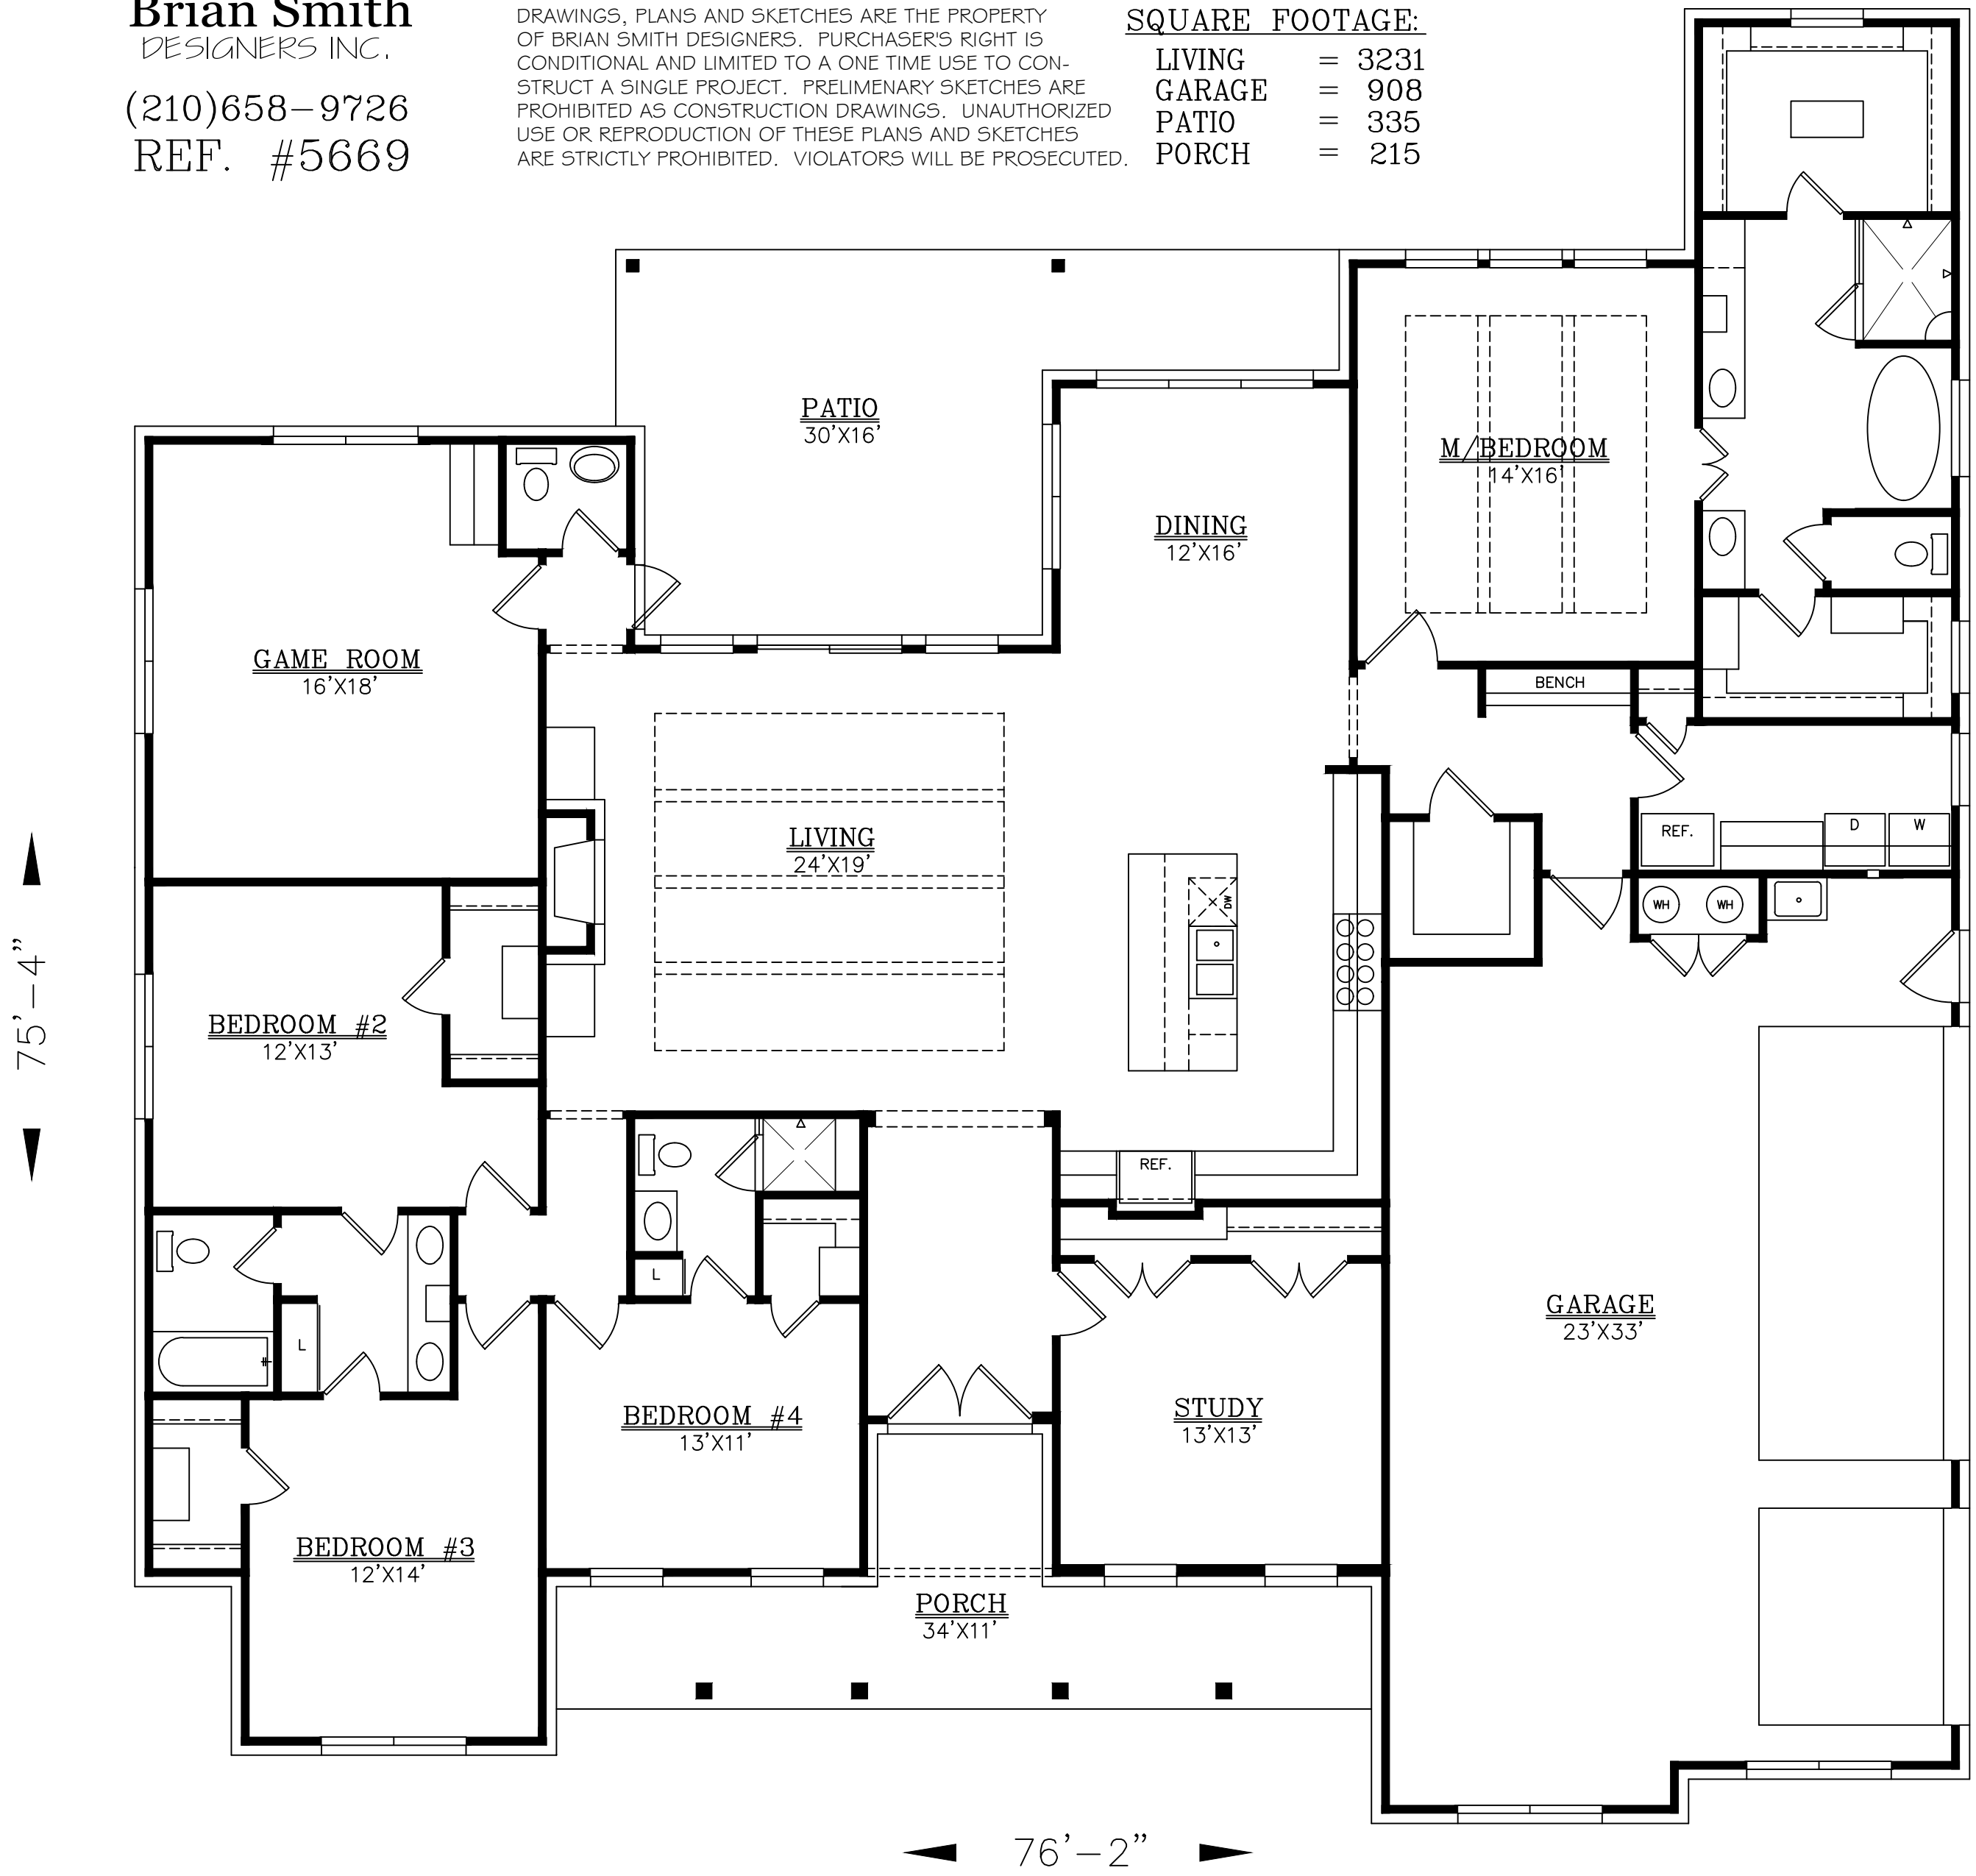

SQUARE FOOTAGE:

LIVING	=	3231
GARAGE	=	908
PATIO	=	335
PORCH	=	215

DRAWINGS, PLANS AND SKETCHES ARE THE PROPERTY OF BRIAN SMITH DESIGNERS. PURCHASER'S RIGHT IS CONDITIONAL AND LIMITED TO A ONE TIME USE TO CONSTRUCT A SINGLE PROJECT. PRELIMINARY SKETCHES ARE PROHIBITED AS CONSTRUCTION DRAWINGS. UNAUTHORIZED USE OR REPRODUCTION OF THESE PLANS AND SKETCHES ARE STRICTLY PROHIBITED. VIOLATORS WILL BE PROSECUTED.