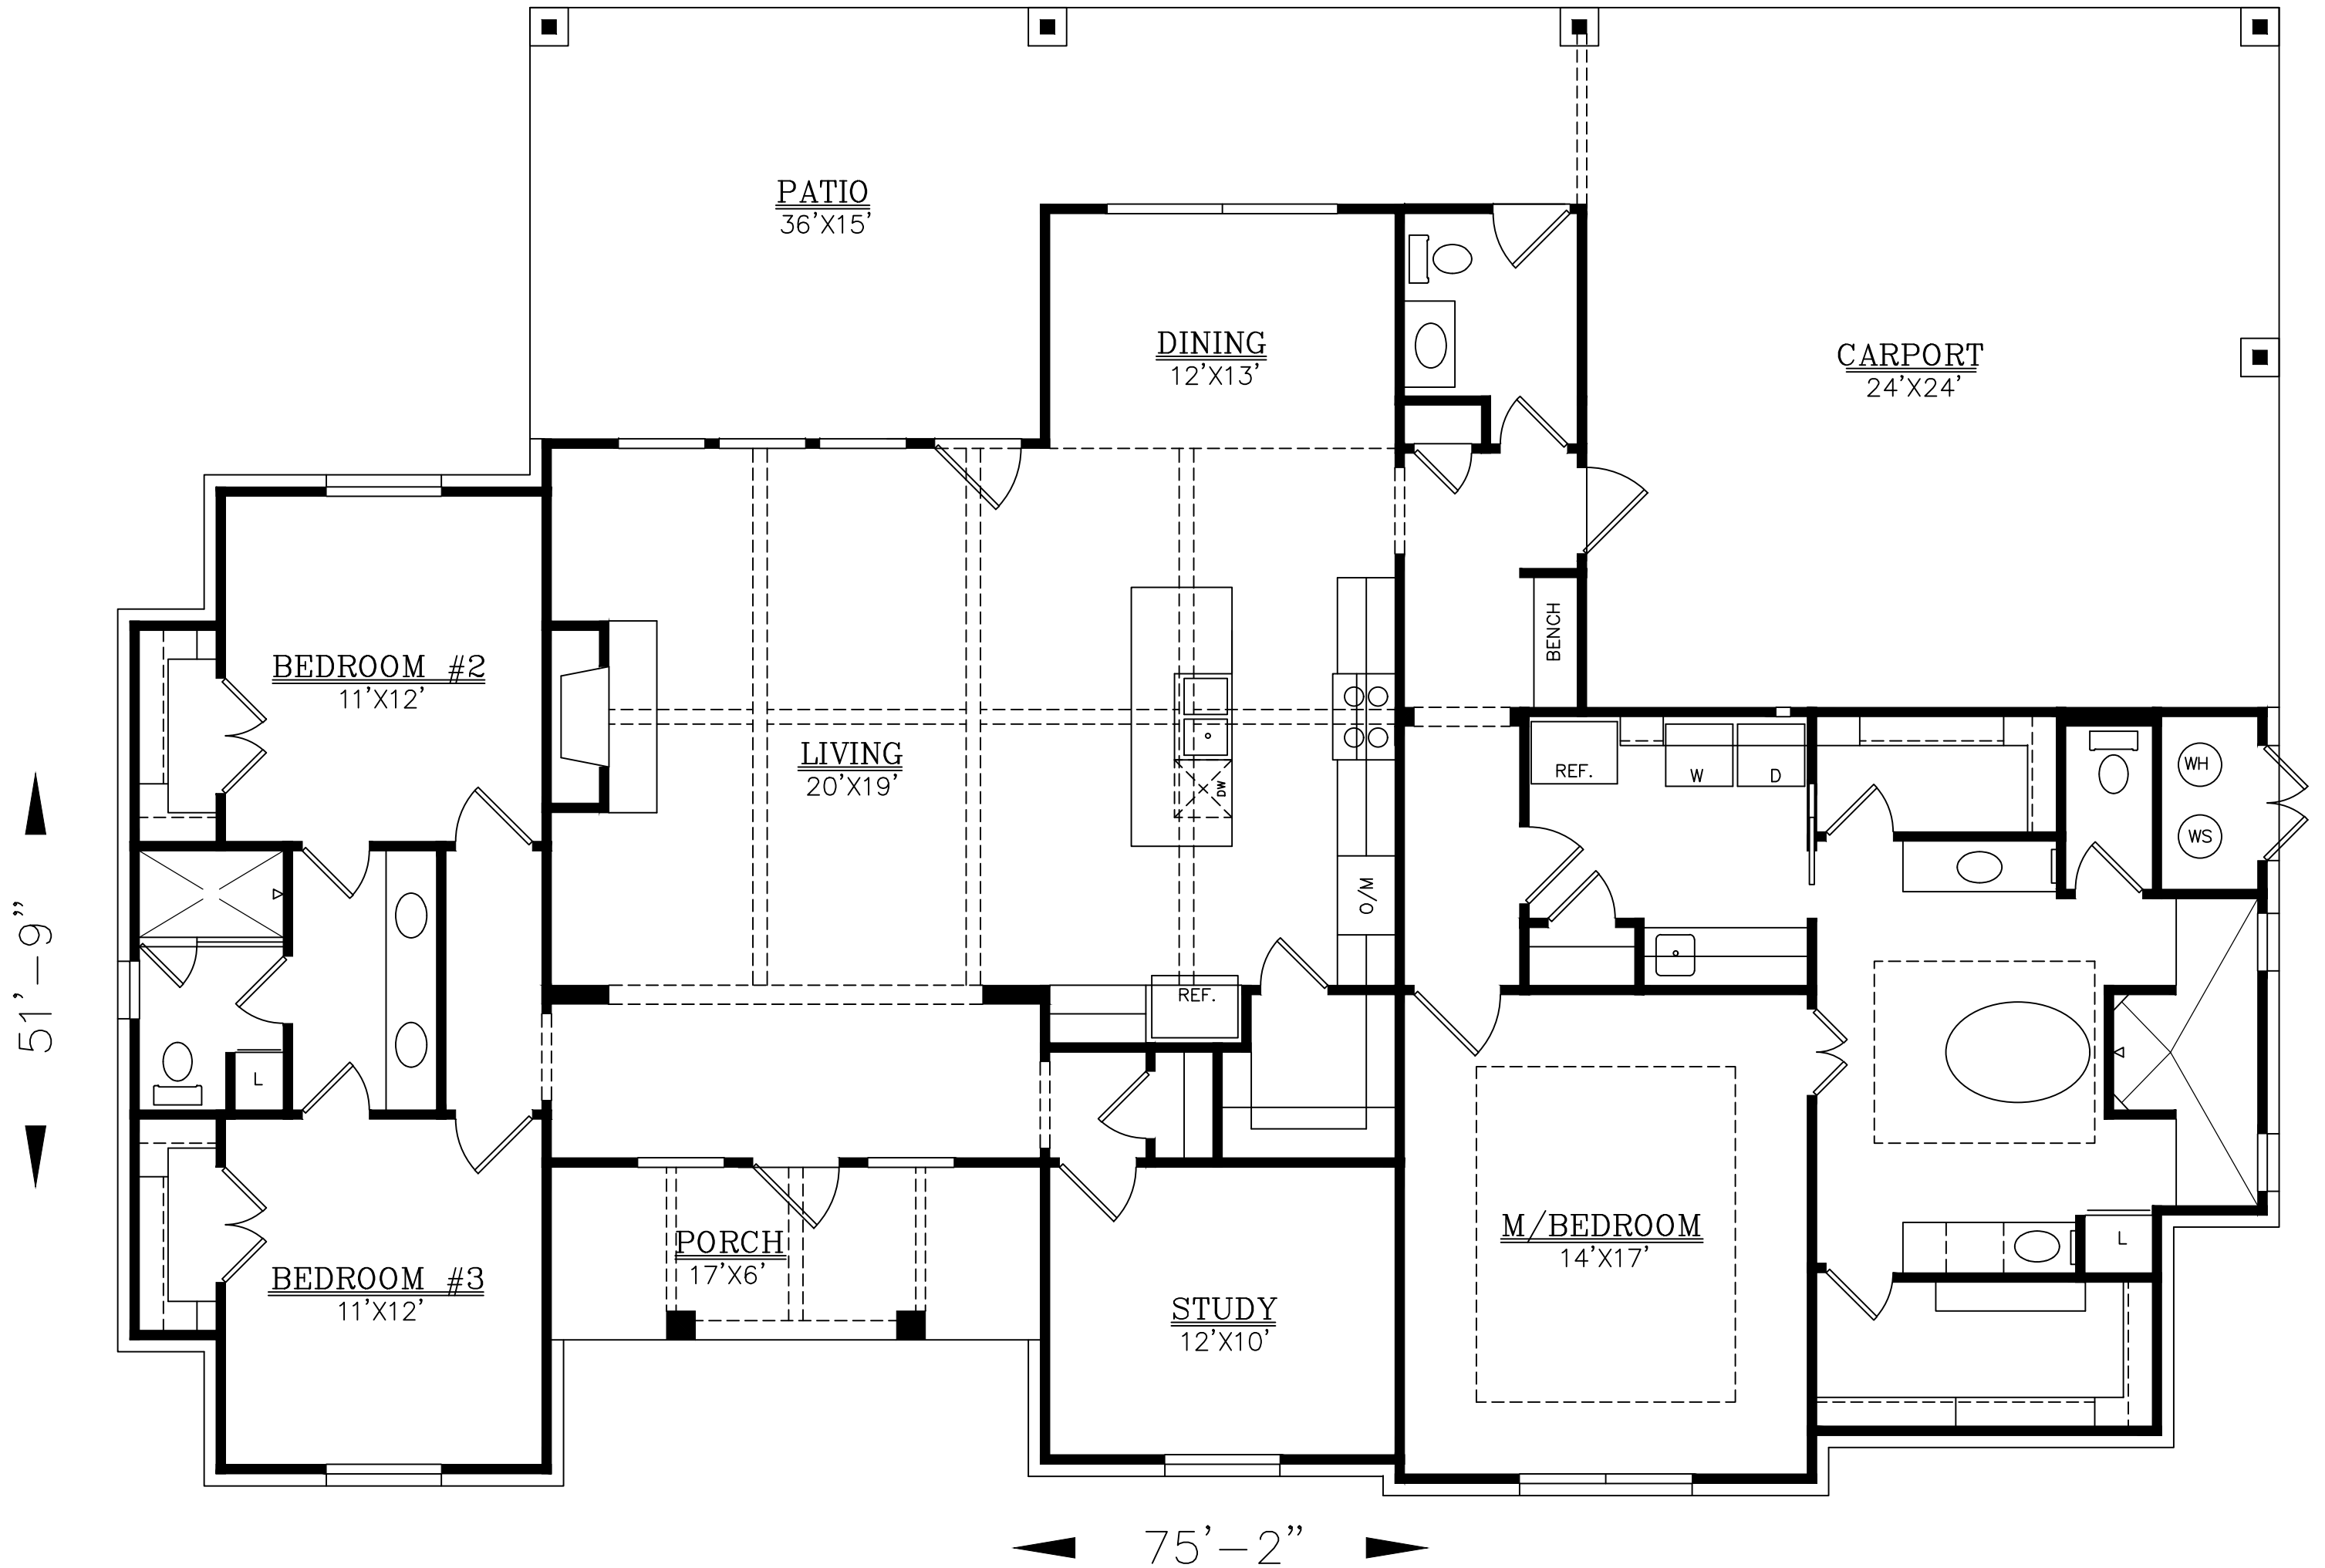

**SQUARE FOOTAGE:**

LIVING = 2390  
PATIO/  
CARPORT = 982  
PORCH = 102

DRAWINGS, PLANS AND SKETCHES ARE THE PROPERTY OF BRIAN SMITH DESIGNERS. PURCHASER'S RIGHT IS CONDITIONAL AND LIMITED TO A ONE TIME USE TO CONSTRUCT A SINGLE PROJECT. PRELIMINARY SKETCHES ARE PROHIBITED AS CONSTRUCTION DRAWINGS. UNAUTHORIZED USE OR REPRODUCTION OF THESE PLANS AND SKETCHES ARE STRICTLY PROHIBITED. VIOLATORS WILL BE PROSECUTED.