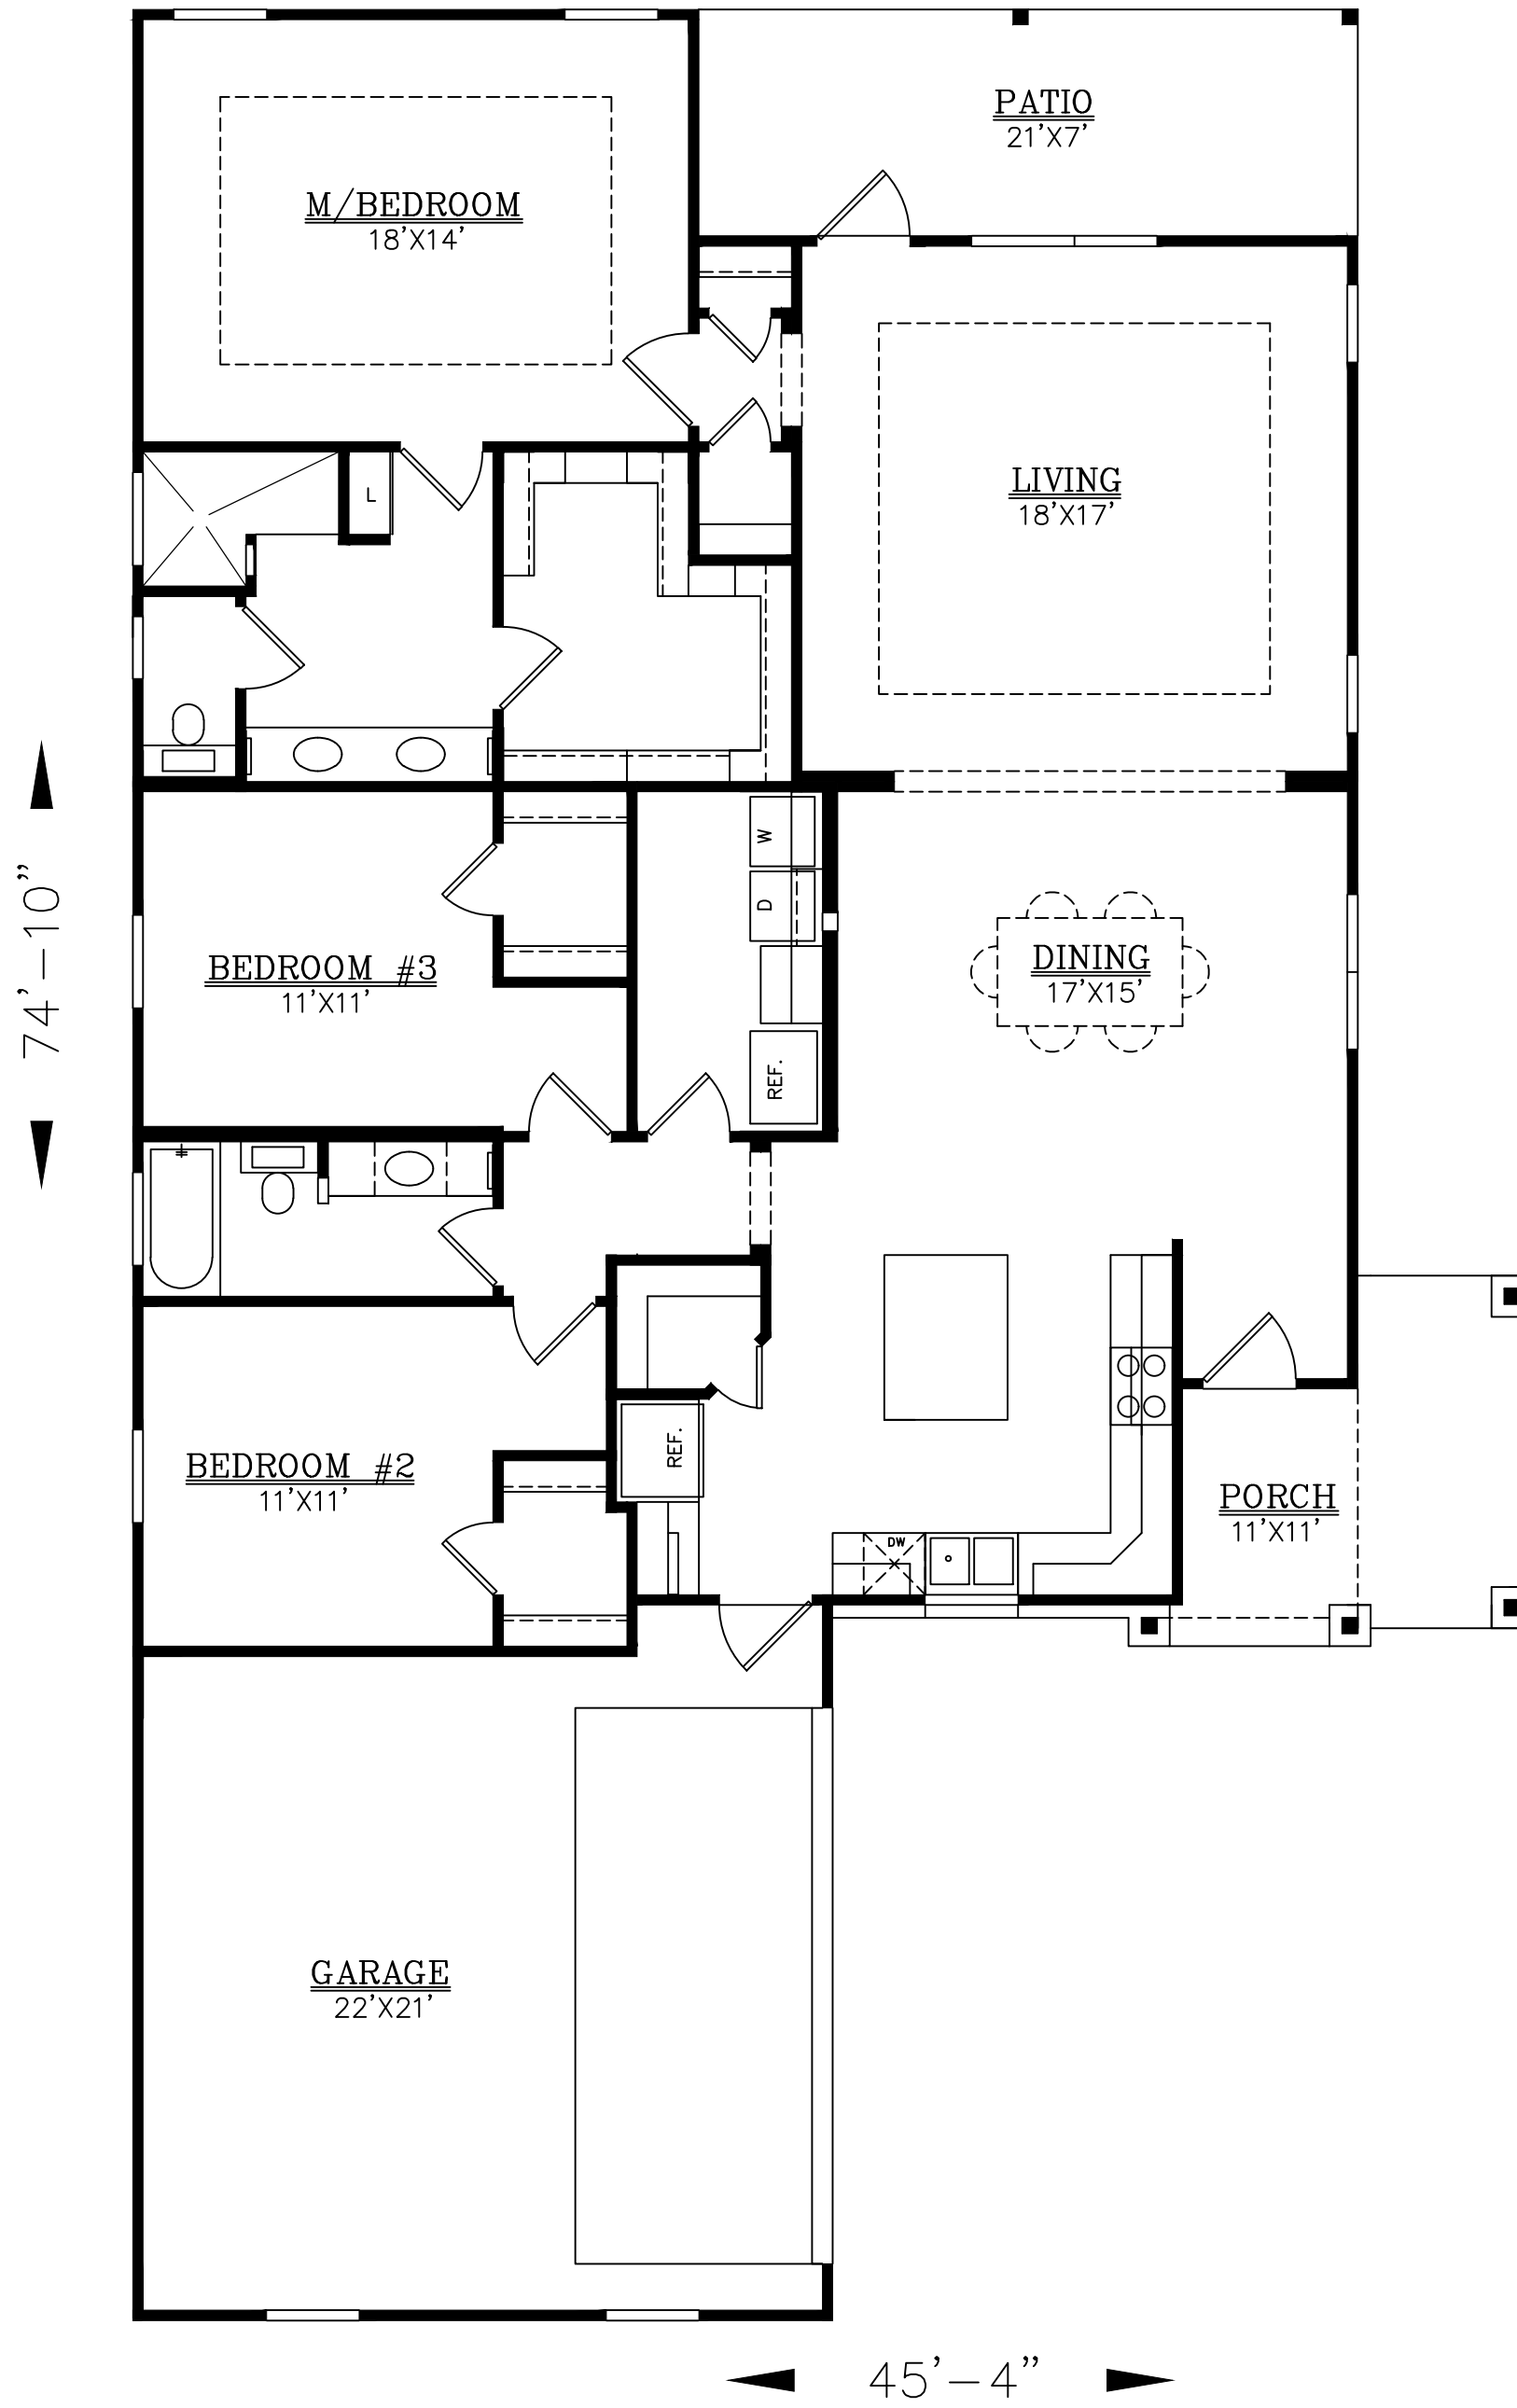

SQUARE FOOTAGE:

LIVING	=	1892
GARAGE	=	498
PATIO	=	156
PORCH	=	107

DRAWINGS, PLANS AND SKETCHES ARE THE PROPERTY OF BRIAN SMITH DESIGNERS. PURCHASER'S RIGHT IS CONDITIONAL AND LIMITED TO A ONE TIME USE TO CONSTRUCT A SINGLE PROJECT. PRELIMINARY SKETCHES ARE PROHIBITED AS CONSTRUCTION DRAWINGS. UNAUTHORIZED USE OR REPRODUCTION OF THESE PLANS AND SKETCHES ARE STRICTLY PROHIBITED. VIOLATORS WILL BE PROSECUTED.