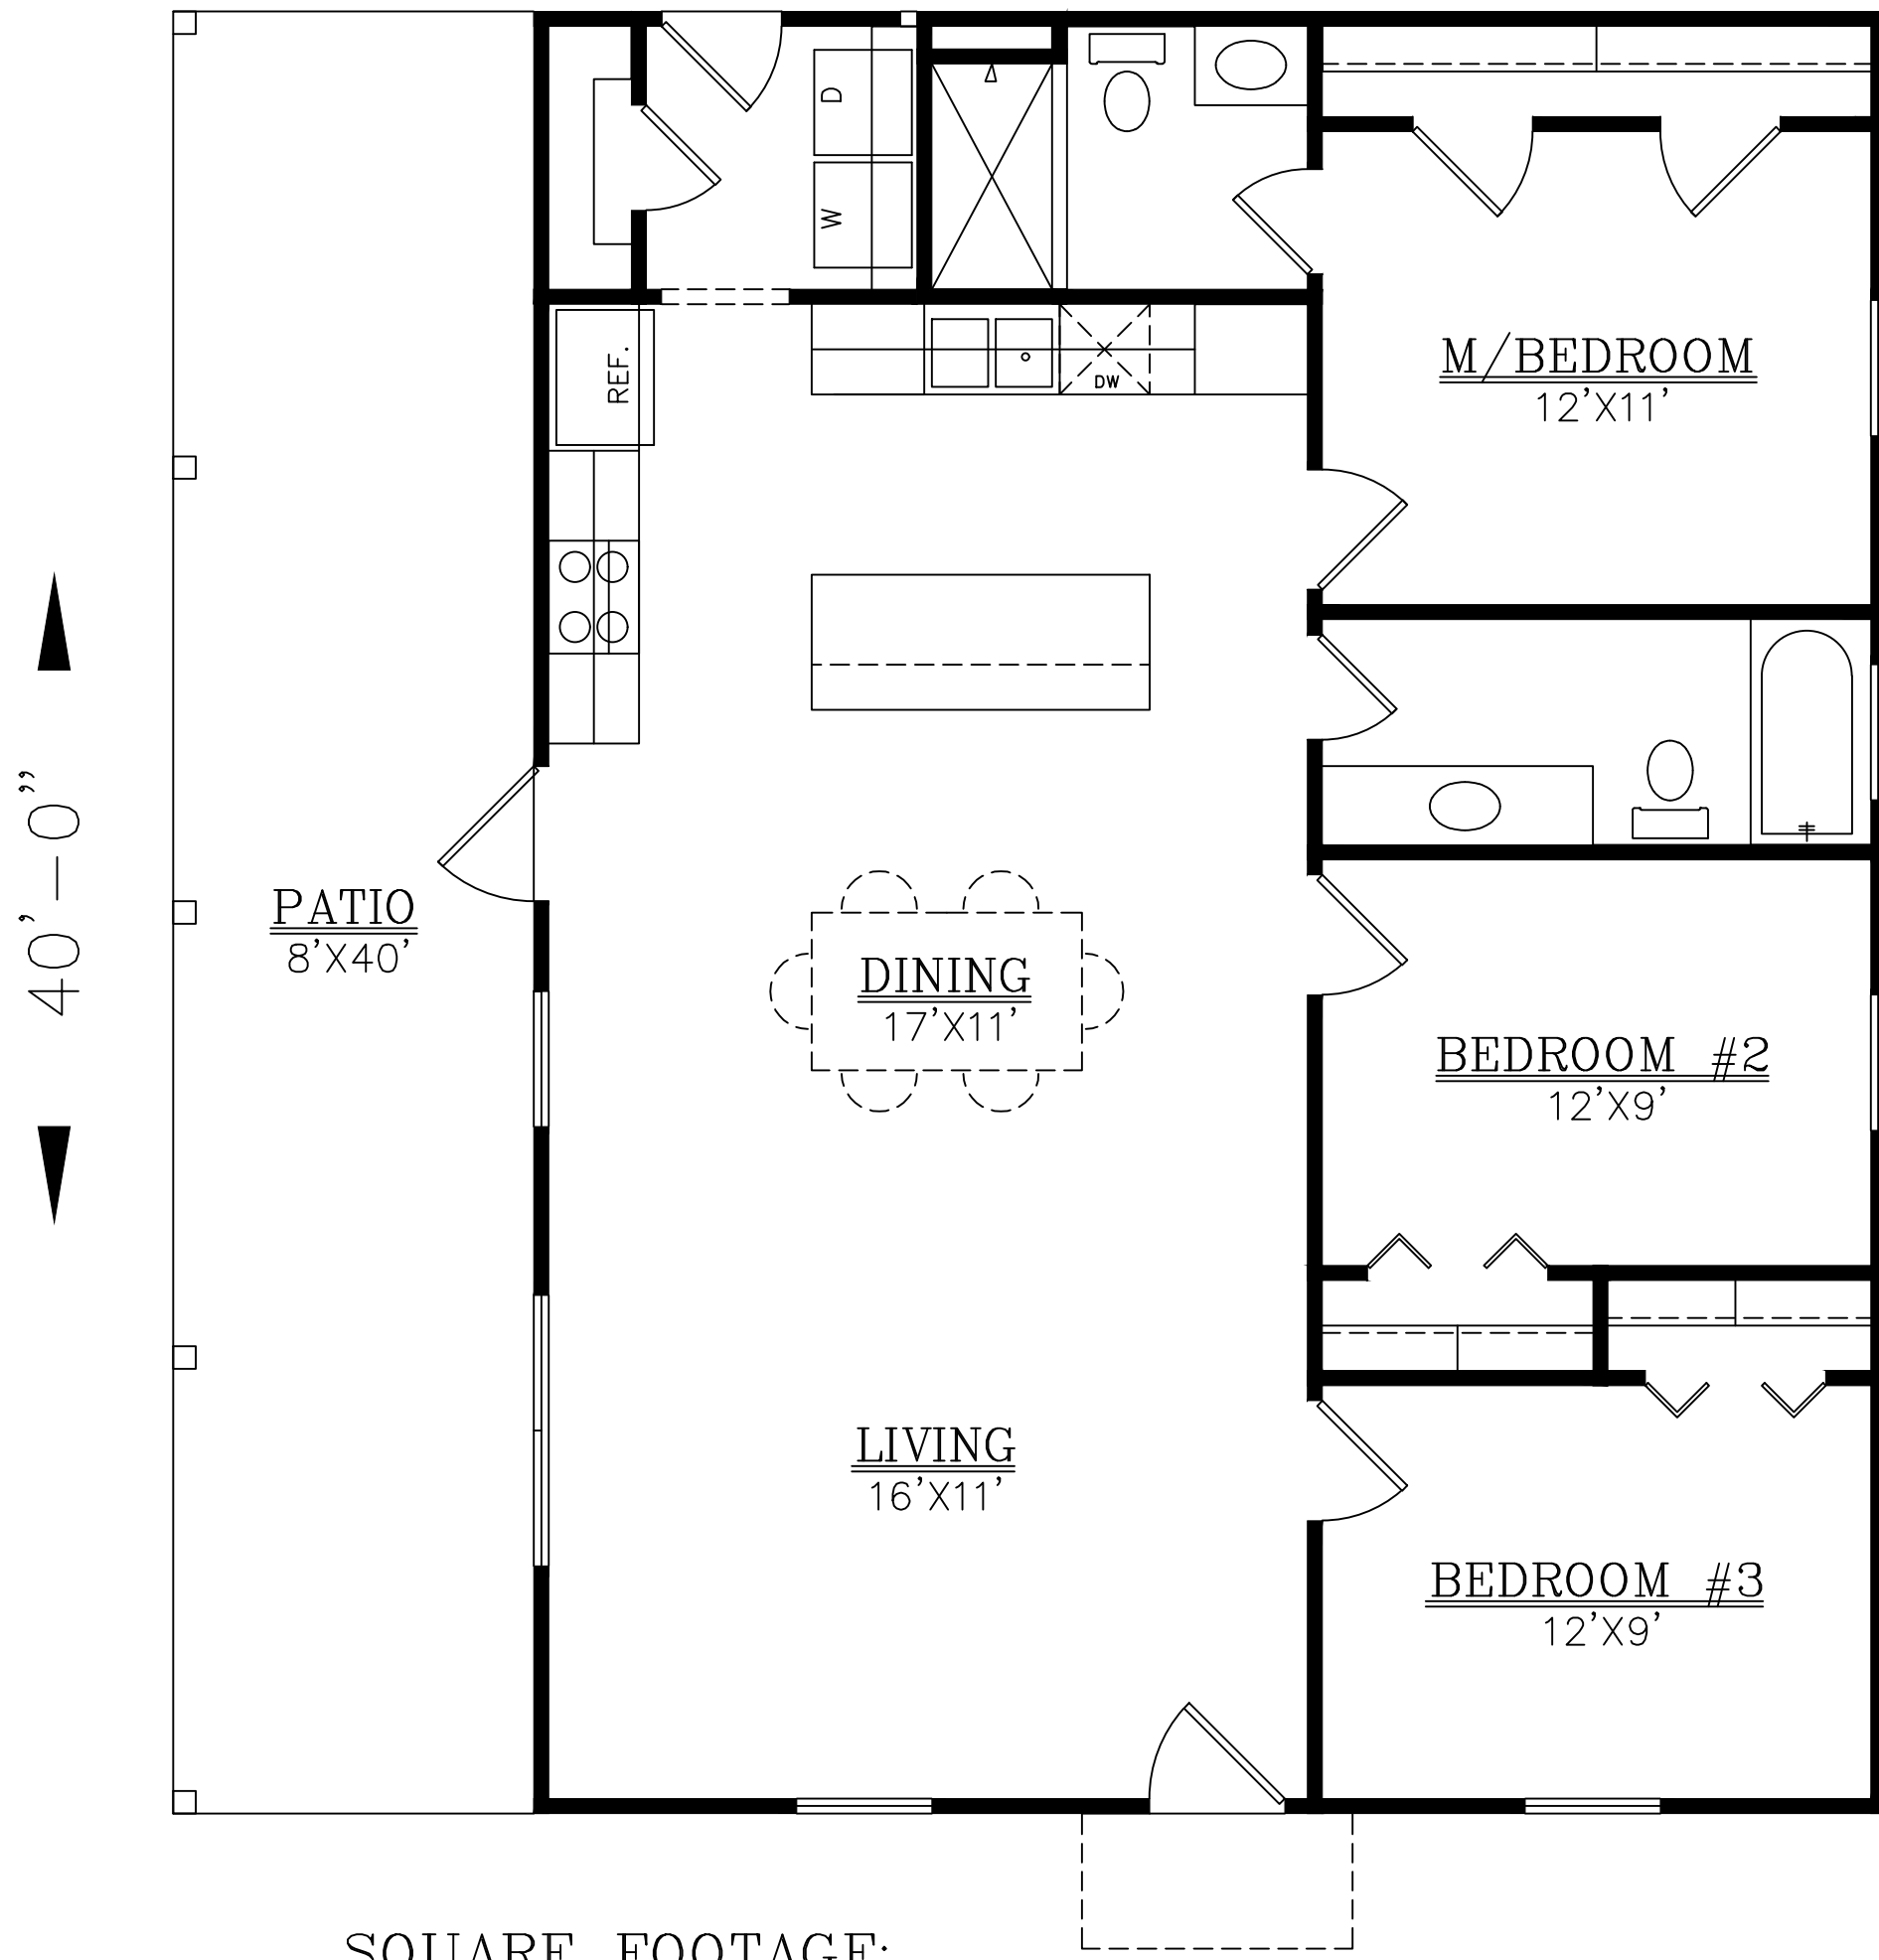

SQUARE FOOTAGE:  
LIVING = 1200  
PATIO = 320

40'-0" (vertical dimension)  
38'-0" (horizontal dimension)

DRAWINGS, PLANS AND SKETCHES ARE THE PROPERTY OF BRIAN SMITH DESIGNERS. PURCHASER'S RIGHT IS CONDITIONAL AND LIMITED TO A ONE TIME USE TO CONSTRUCT A SINGLE PROJECT. PRELIMINARY SKETCHES ARE PROHIBITED AS CONSTRUCTION DRAWINGS. UNAUTHORIZED USE OR REPRODUCTION OF THESE PLANS AND SKETCHES ARE STRICTLY PROHIBITED. VIOLATORS WILL BE PROSECUTED.