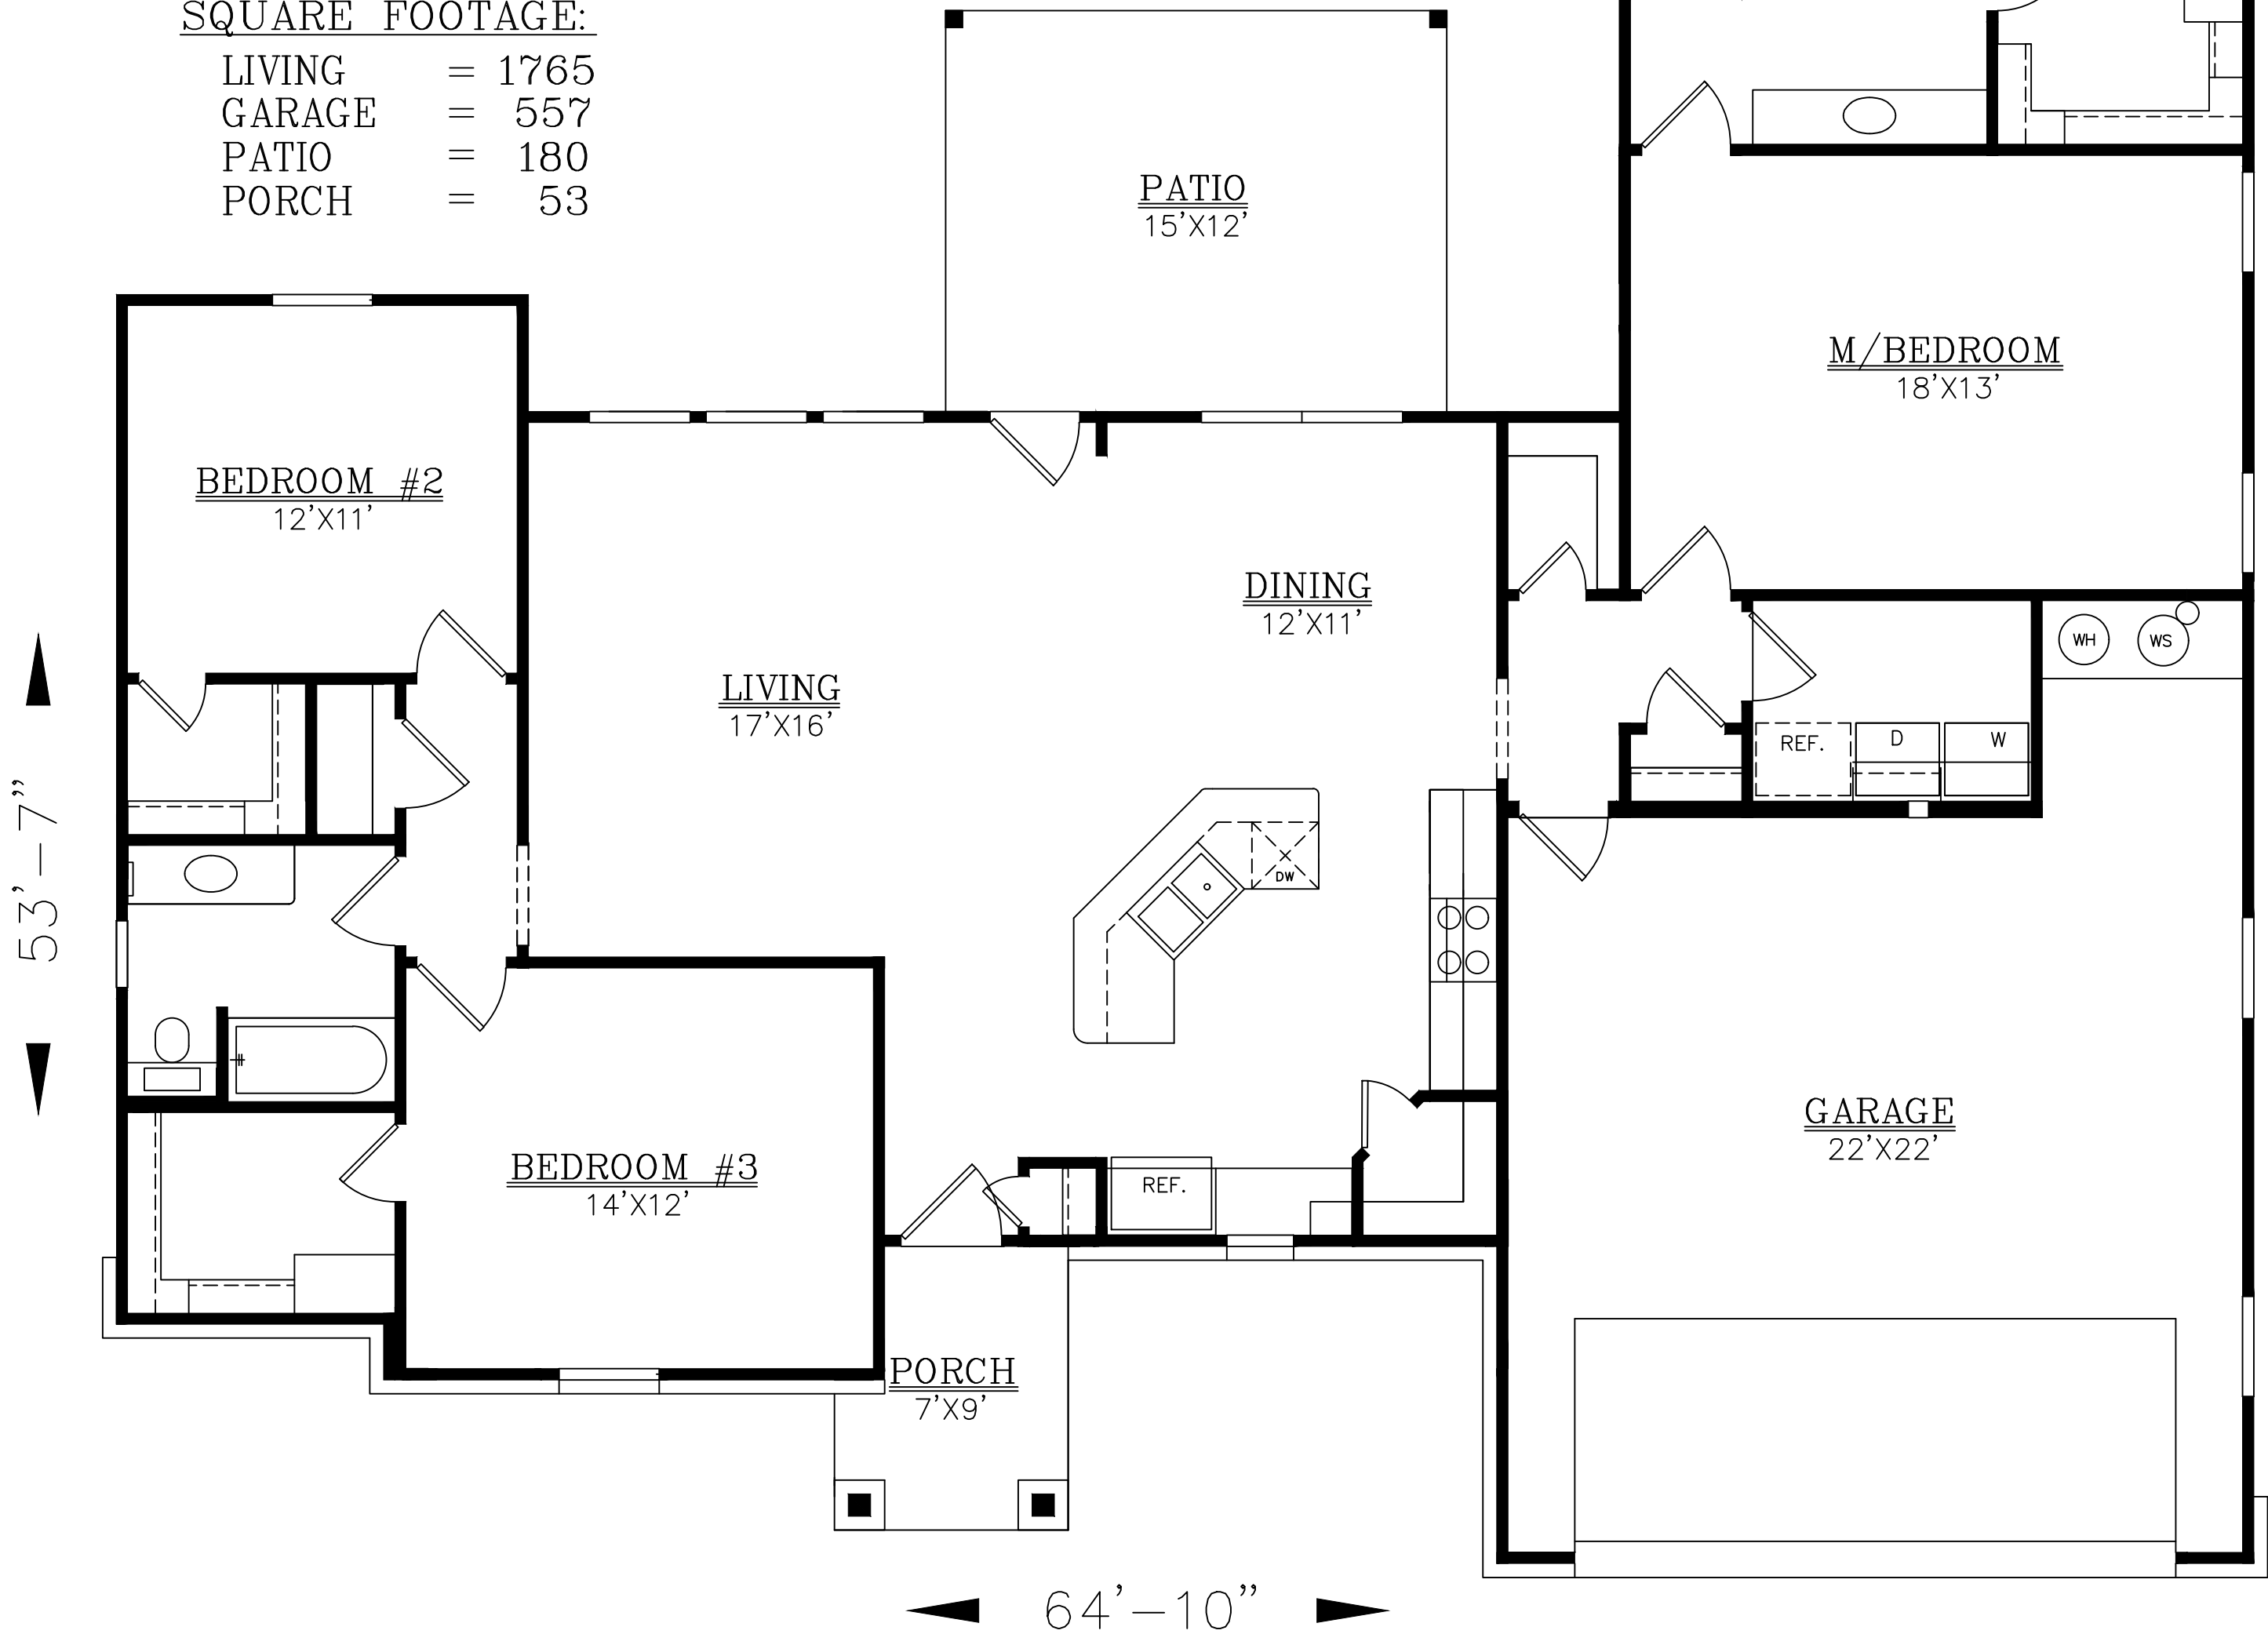

SQUARE FOOTAGE:

LIVING	=	1765
GARAGE	=	557
PATIO	=	180
PORCH	=	53

DRAWINGS, PLANS AND SKETCHES ARE THE PROPERTY OF BRIAN SMITH DESIGNERS. PURCHASER'S RIGHT IS CONDITIONAL AND LIMITED TO A ONE TIME USE TO CONSTRUCT A SINGLE PROJECT. PRELIMINARY SKETCHES ARE PROHIBITED AS CONSTRUCTION DRAWINGS. UNAUTHORIZED USE OR REPRODUCTION OF THESE PLANS AND SKETCHES ARE STRICTLY PROHIBITED. VIOLATORS WILL BE PROSECUTED.