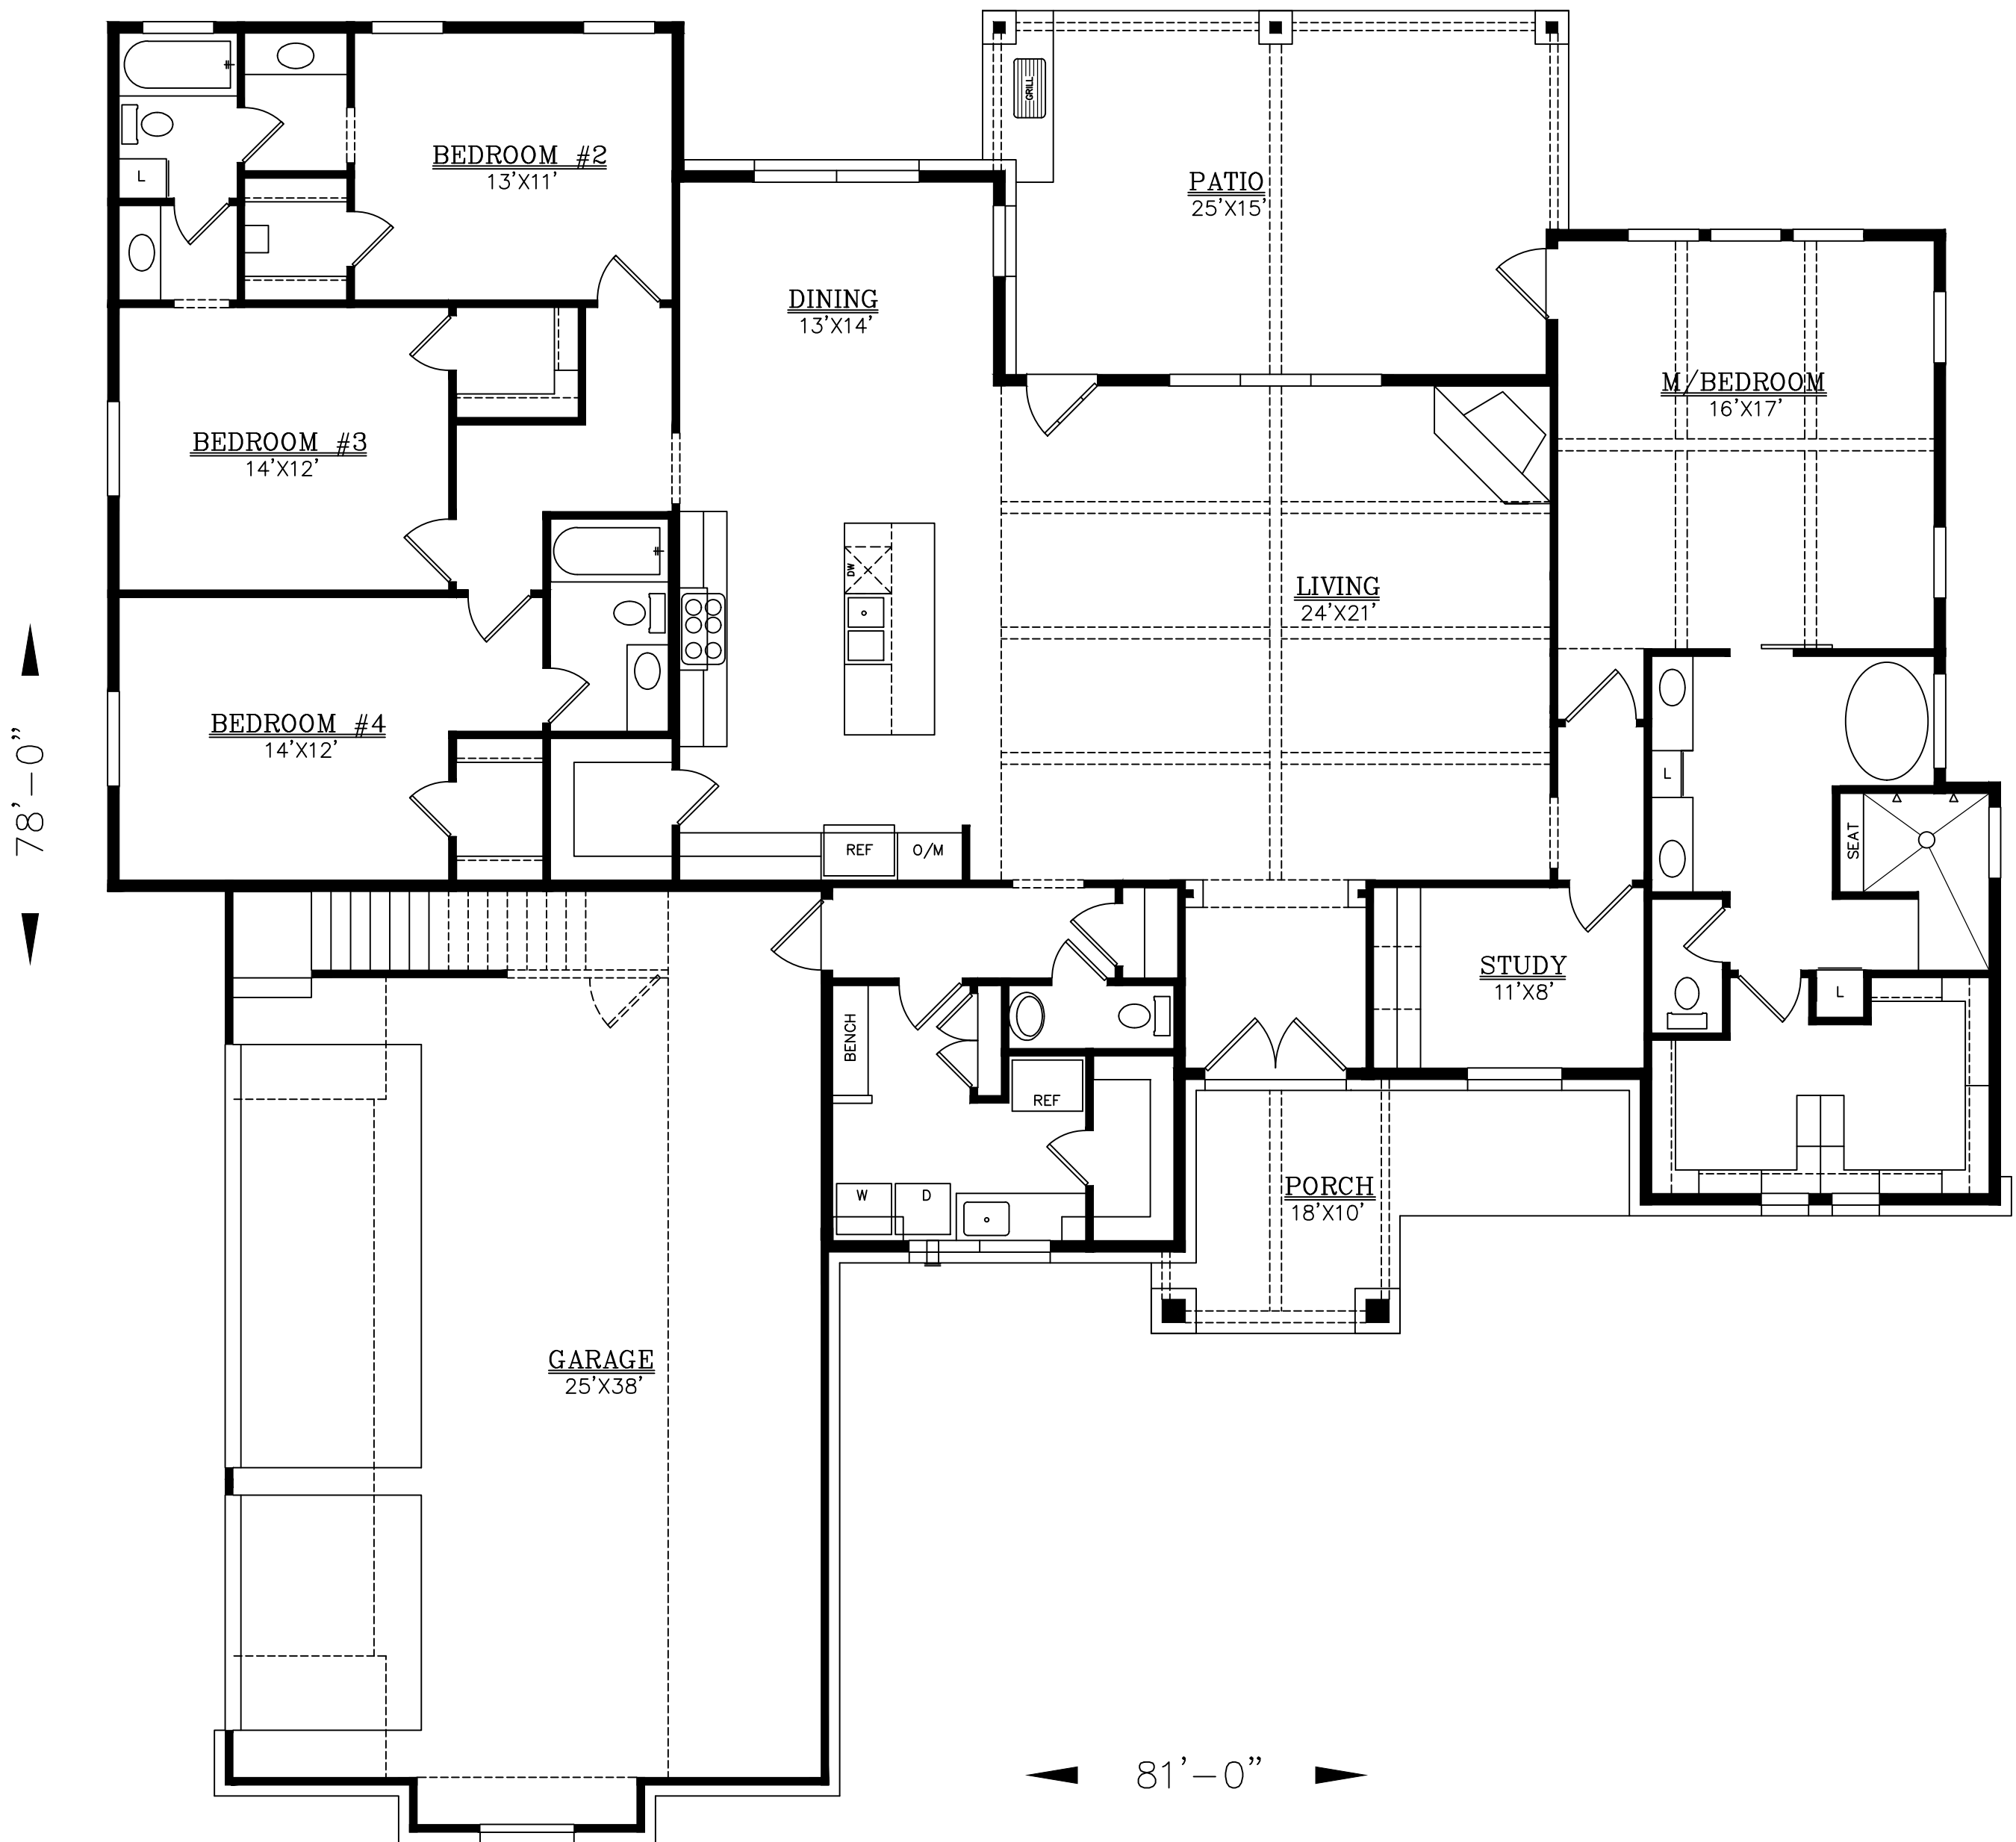

SQUARE FOOTAGE:

LIVING = 2958
GARAGE = 1015
PATIO = 366
PORCH = 147

DRAWINGS, PLANS AND SKETCHES ARE THE PROPERTY OF BRIAN SMITH DESIGNERS. PURCHASER'S RIGHT IS CONDITIONAL AND LIMITED TO A ONE TIME USE TO CONSTRUCT A SINGLE PROJECT. PRELIMINARY SKETCHES ARE PROHIBITED AS CONSTRUCTION DRAWINGS. UNAUTHORIZED USE OR REPRODUCTION OF THESE PLANS AND SKETCHES ARE STRICTLY PROHIBITED. VIOLATORS WILL BE PROSECUTED.