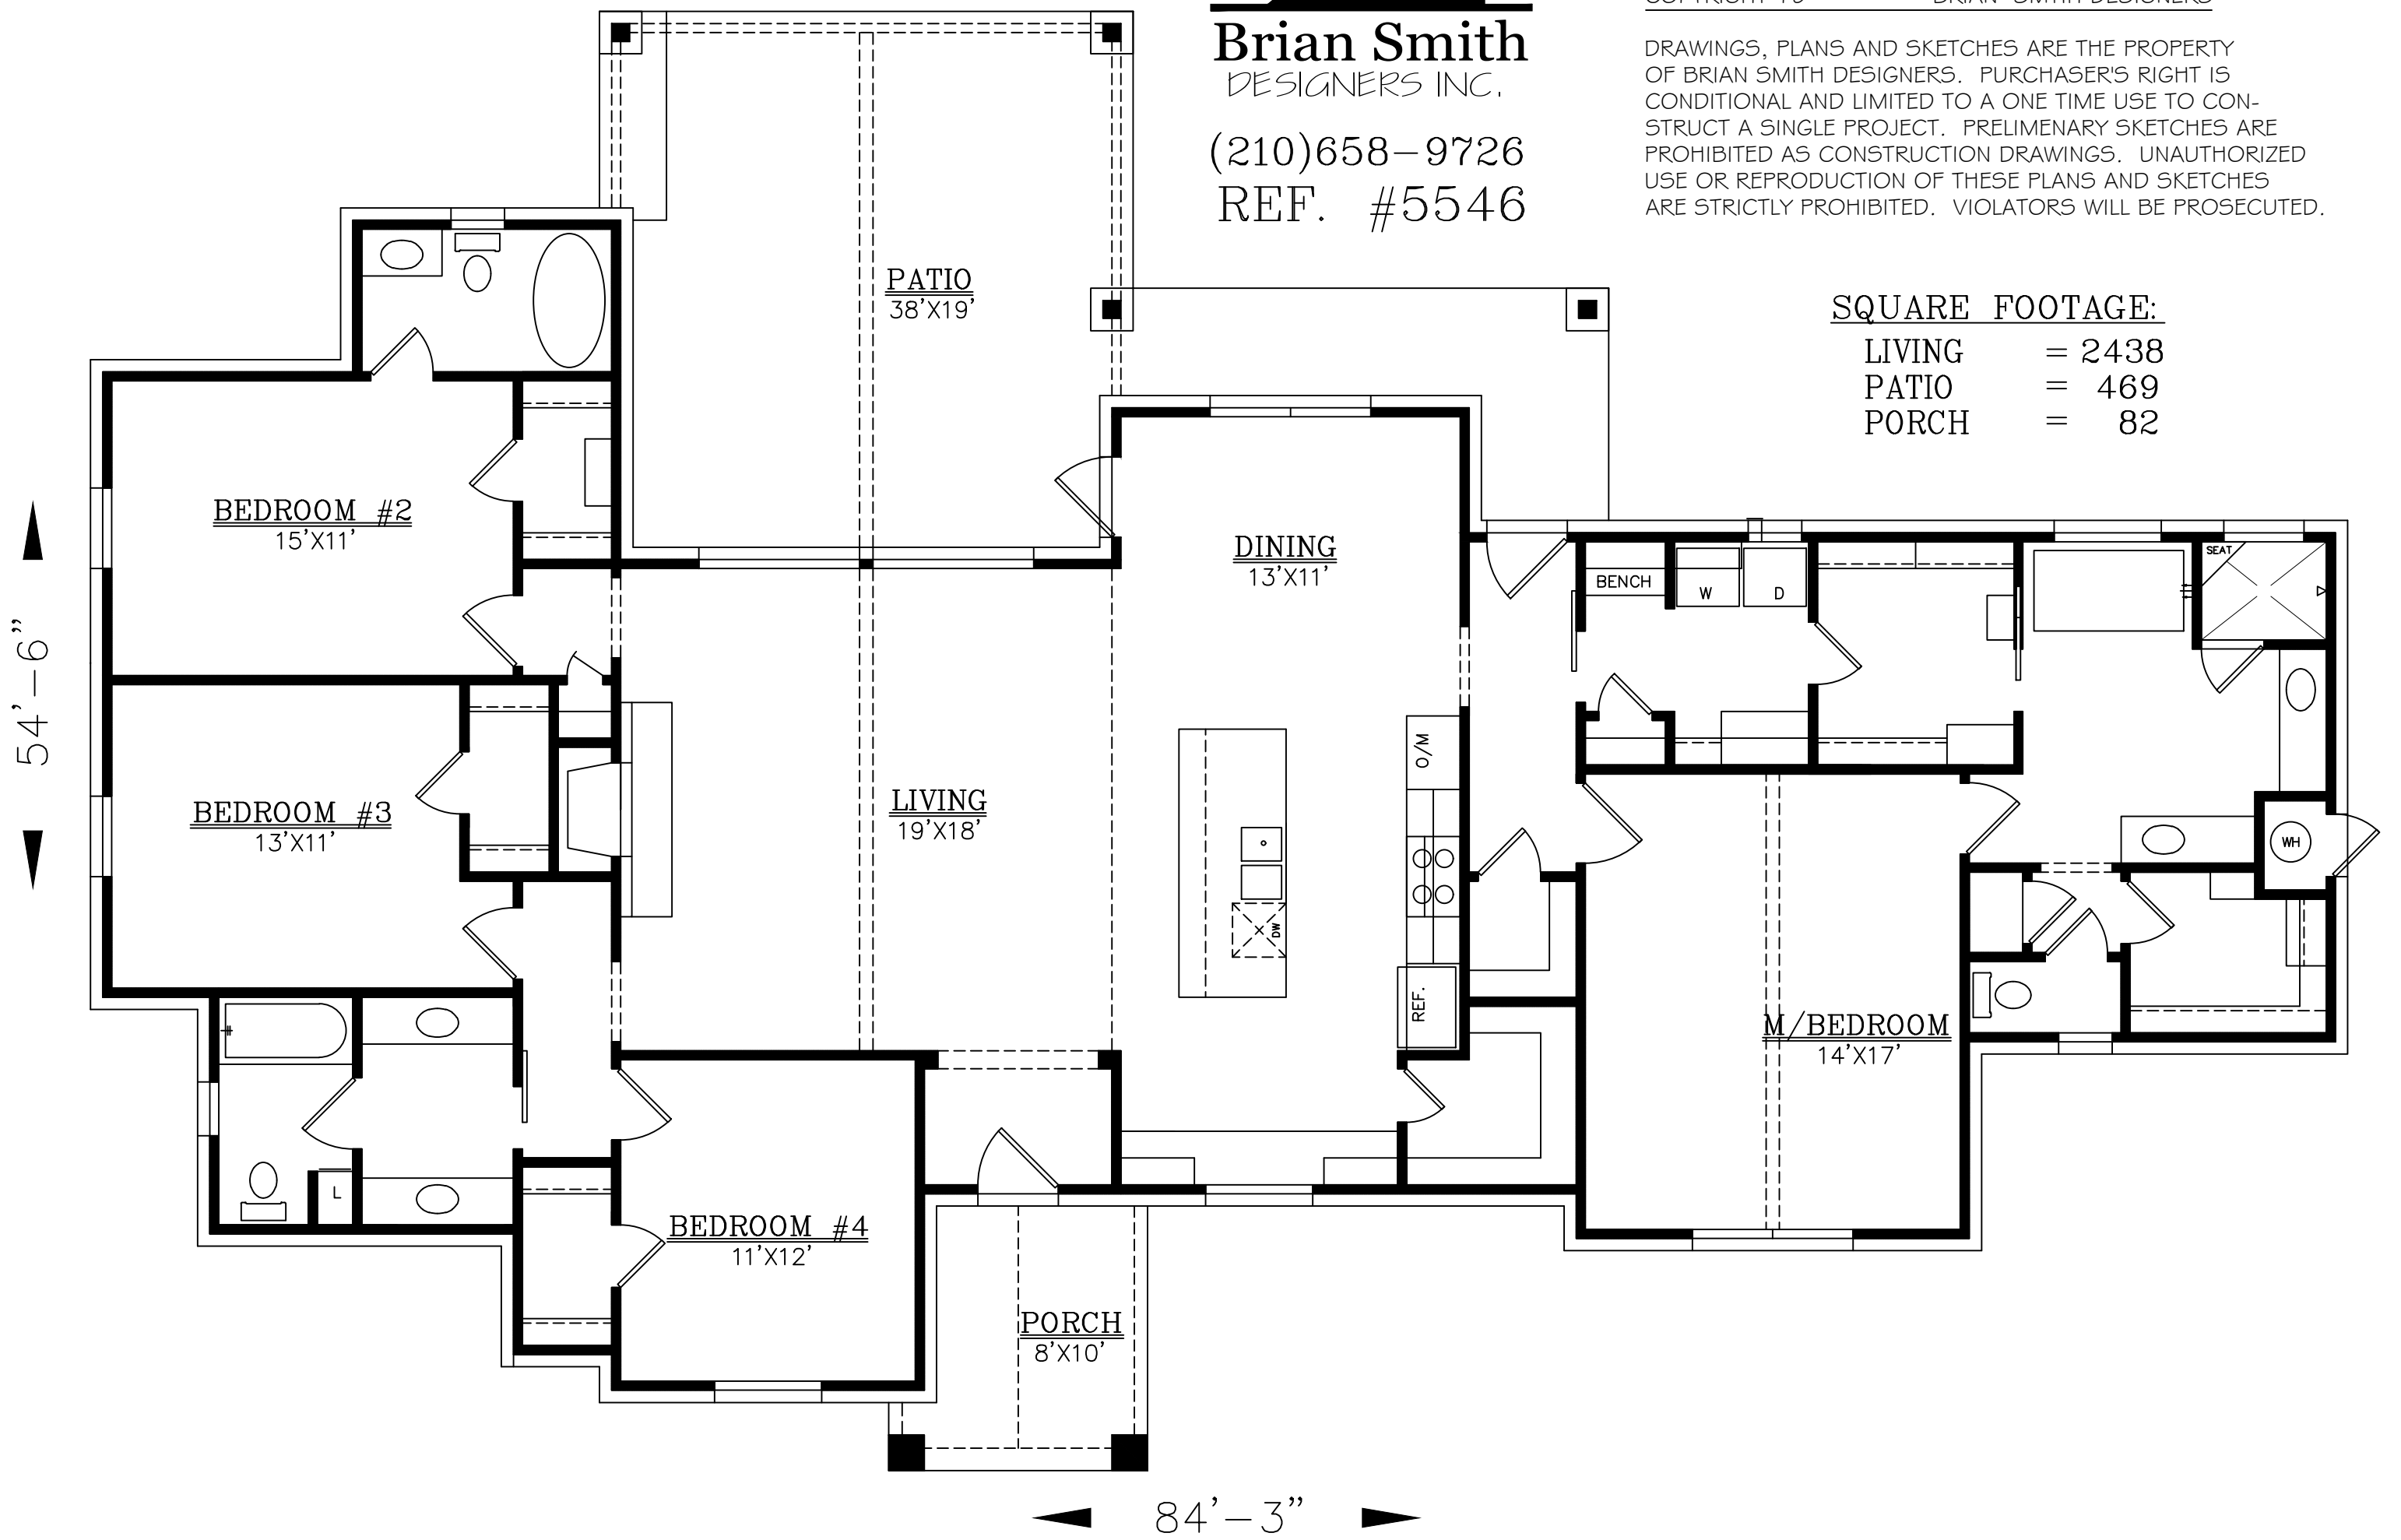

SQUARE FOOTAGE:

LIVING = 2438
PATIO = 469
PORCH = 82

Brian Smith
DESIGNERS INC.
(210)658-9726
REF. #5546

COPYRIGHT 19

BRIAN SMITH DESIGNERS

DRAWINGS, PLANS AND SKETCHES ARE THE PROPERTY OF BRIAN SMITH DESIGNERS. PURCHASER'S RIGHT IS CONDITIONAL AND LIMITED TO A ONE TIME USE TO CONSTRUCT A SINGLE PROJECT. PRELIMINARY SKETCHES ARE PROHIBITED AS CONSTRUCTION DRAWINGS. UNAUTHORIZED USE OR REPRODUCTION OF THESE PLANS AND SKETCHES ARE STRICTLY PROHIBITED. VIOLATORS WILL BE PROSECUTED.