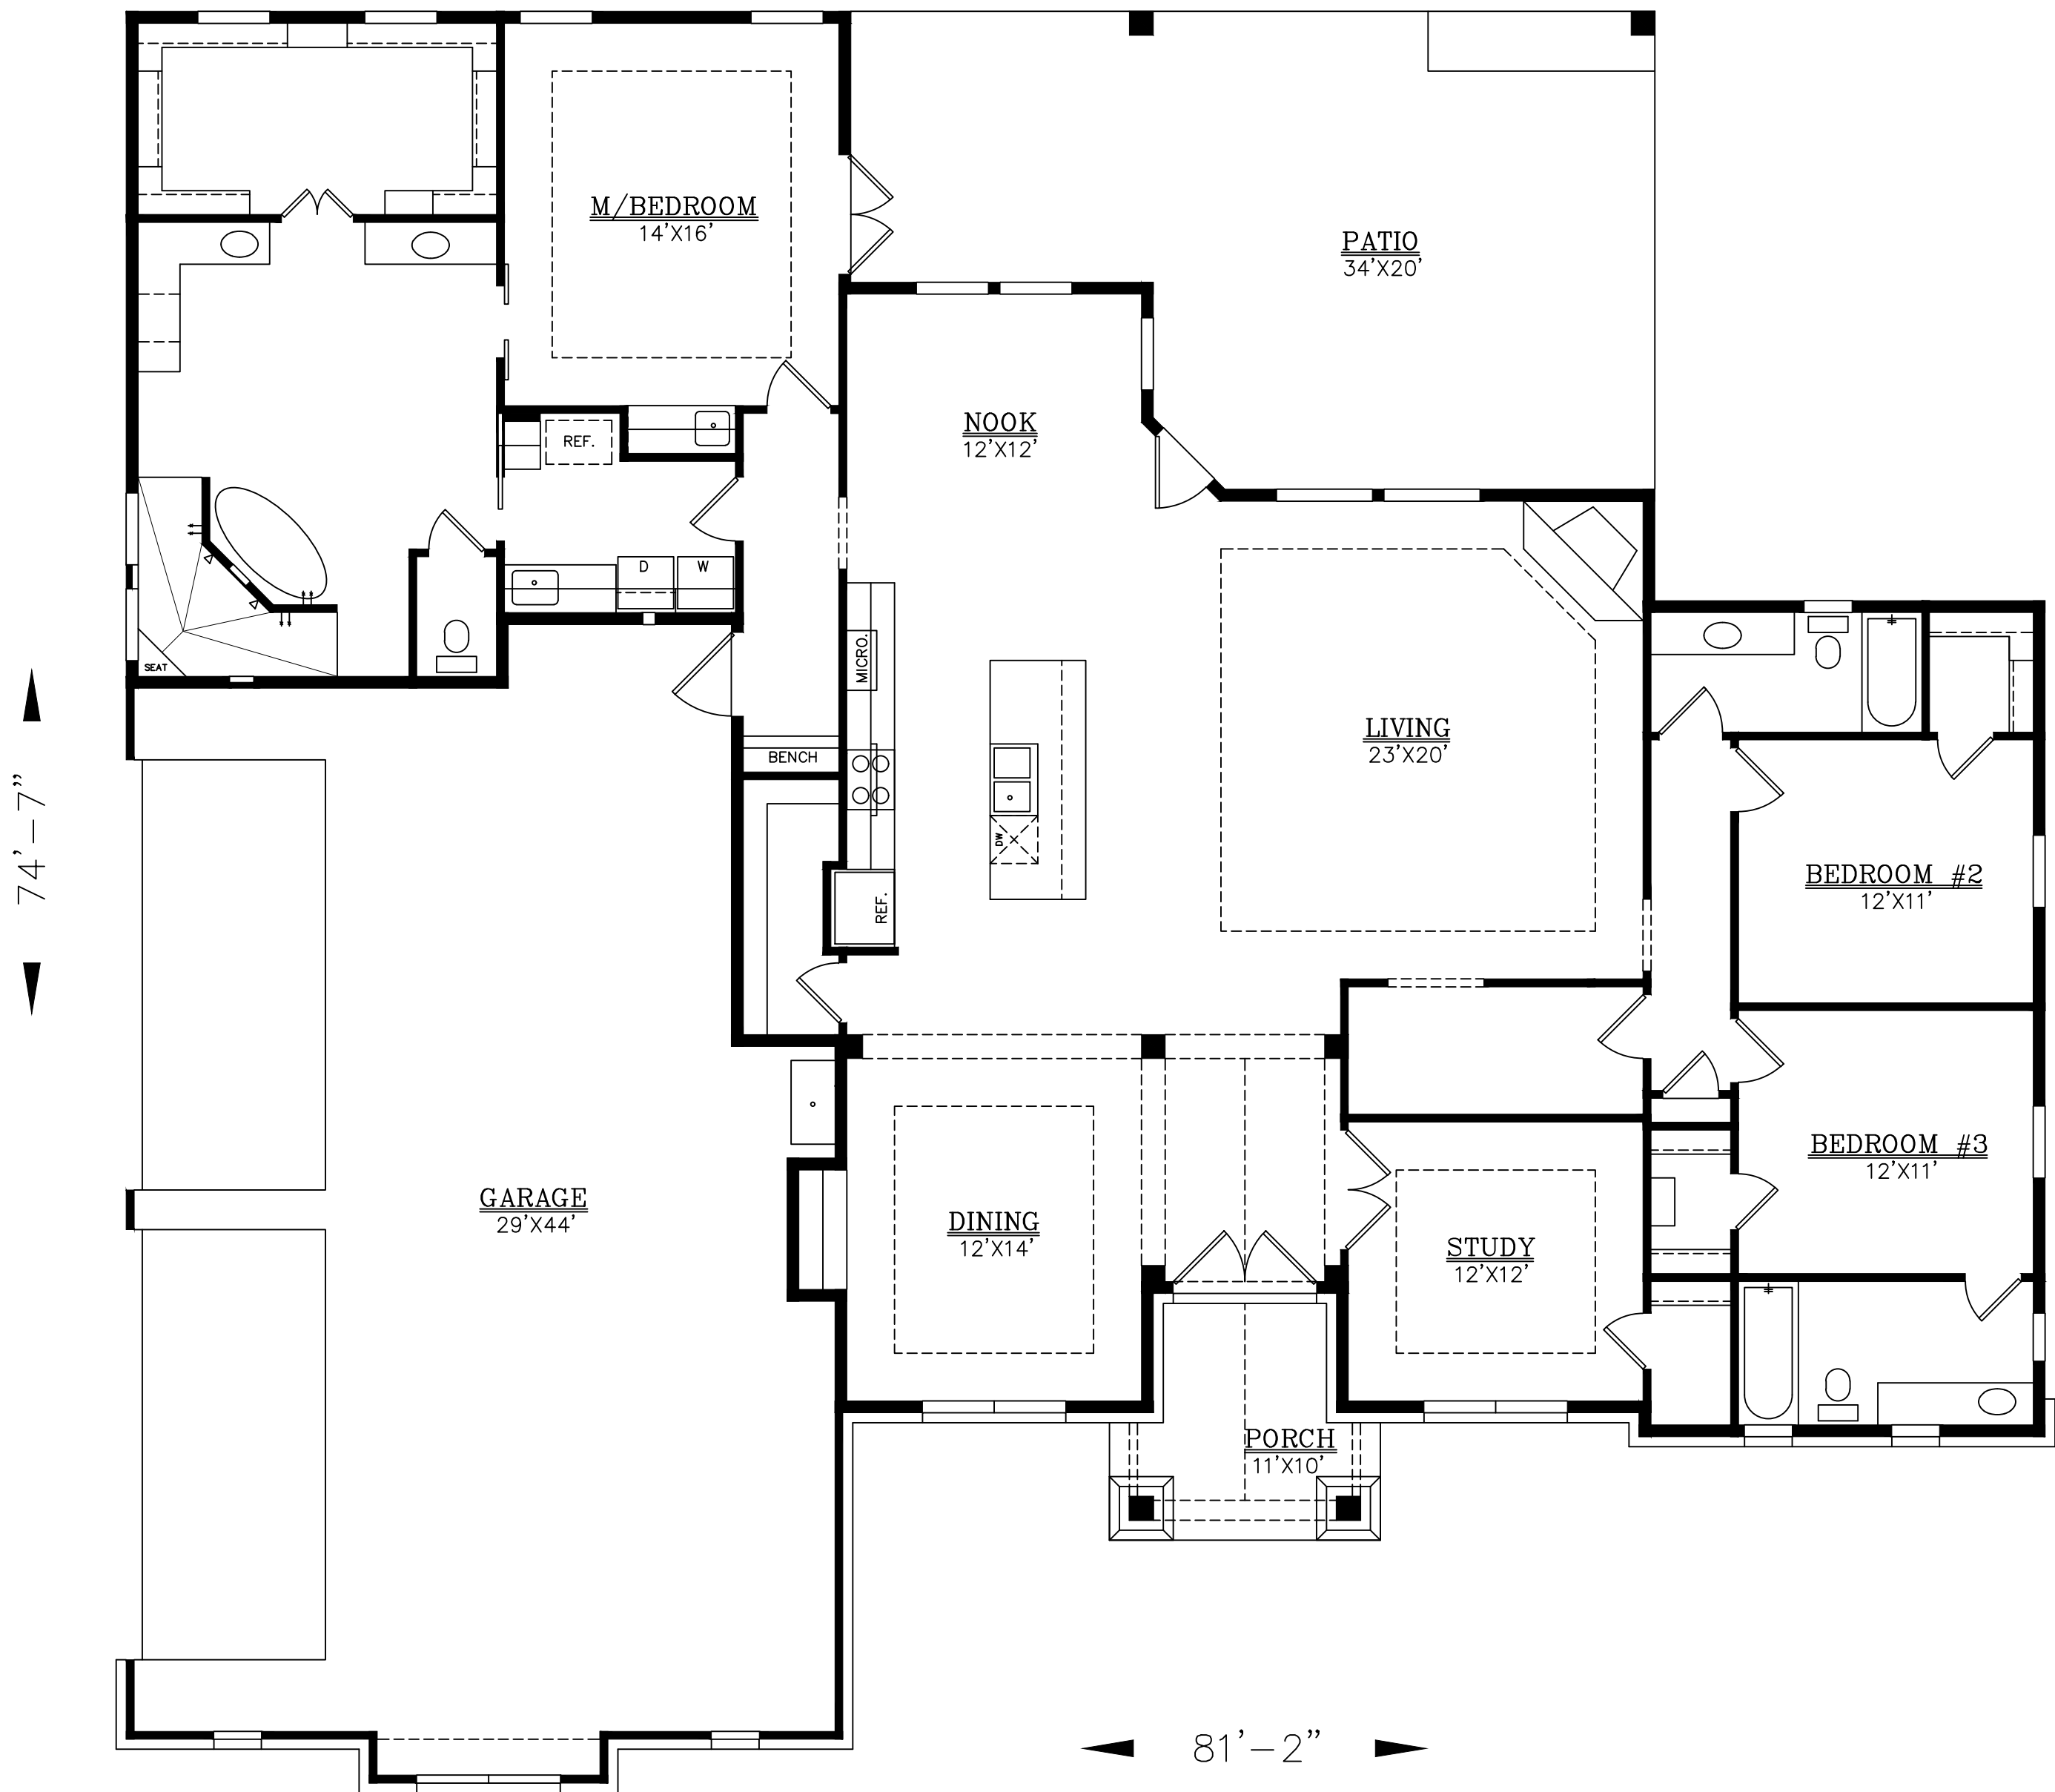

SQUARE FOOTAGE:

LIVING = 2908
GARAGE = 1297
PATIO = 559
PORCH = 90

DRAWINGS, PLANS AND SKETCHES ARE THE PROPERTY OF BRIAN SMITH DESIGNERS. PURCHASER'S RIGHT IS CONDITIONAL AND LIMITED TO A ONE TIME USE TO CONSTRUCT A SINGLE PROJECT. PRELIMINARY SKETCHES ARE PROHIBITED AS CONSTRUCTION DRAWINGS. UNAUTHORIZED USE OR REPRODUCTION OF THESE PLANS AND SKETCHES ARE STRICTLY PROHIBITED. VIOLATORS WILL BE PROSECUTED.