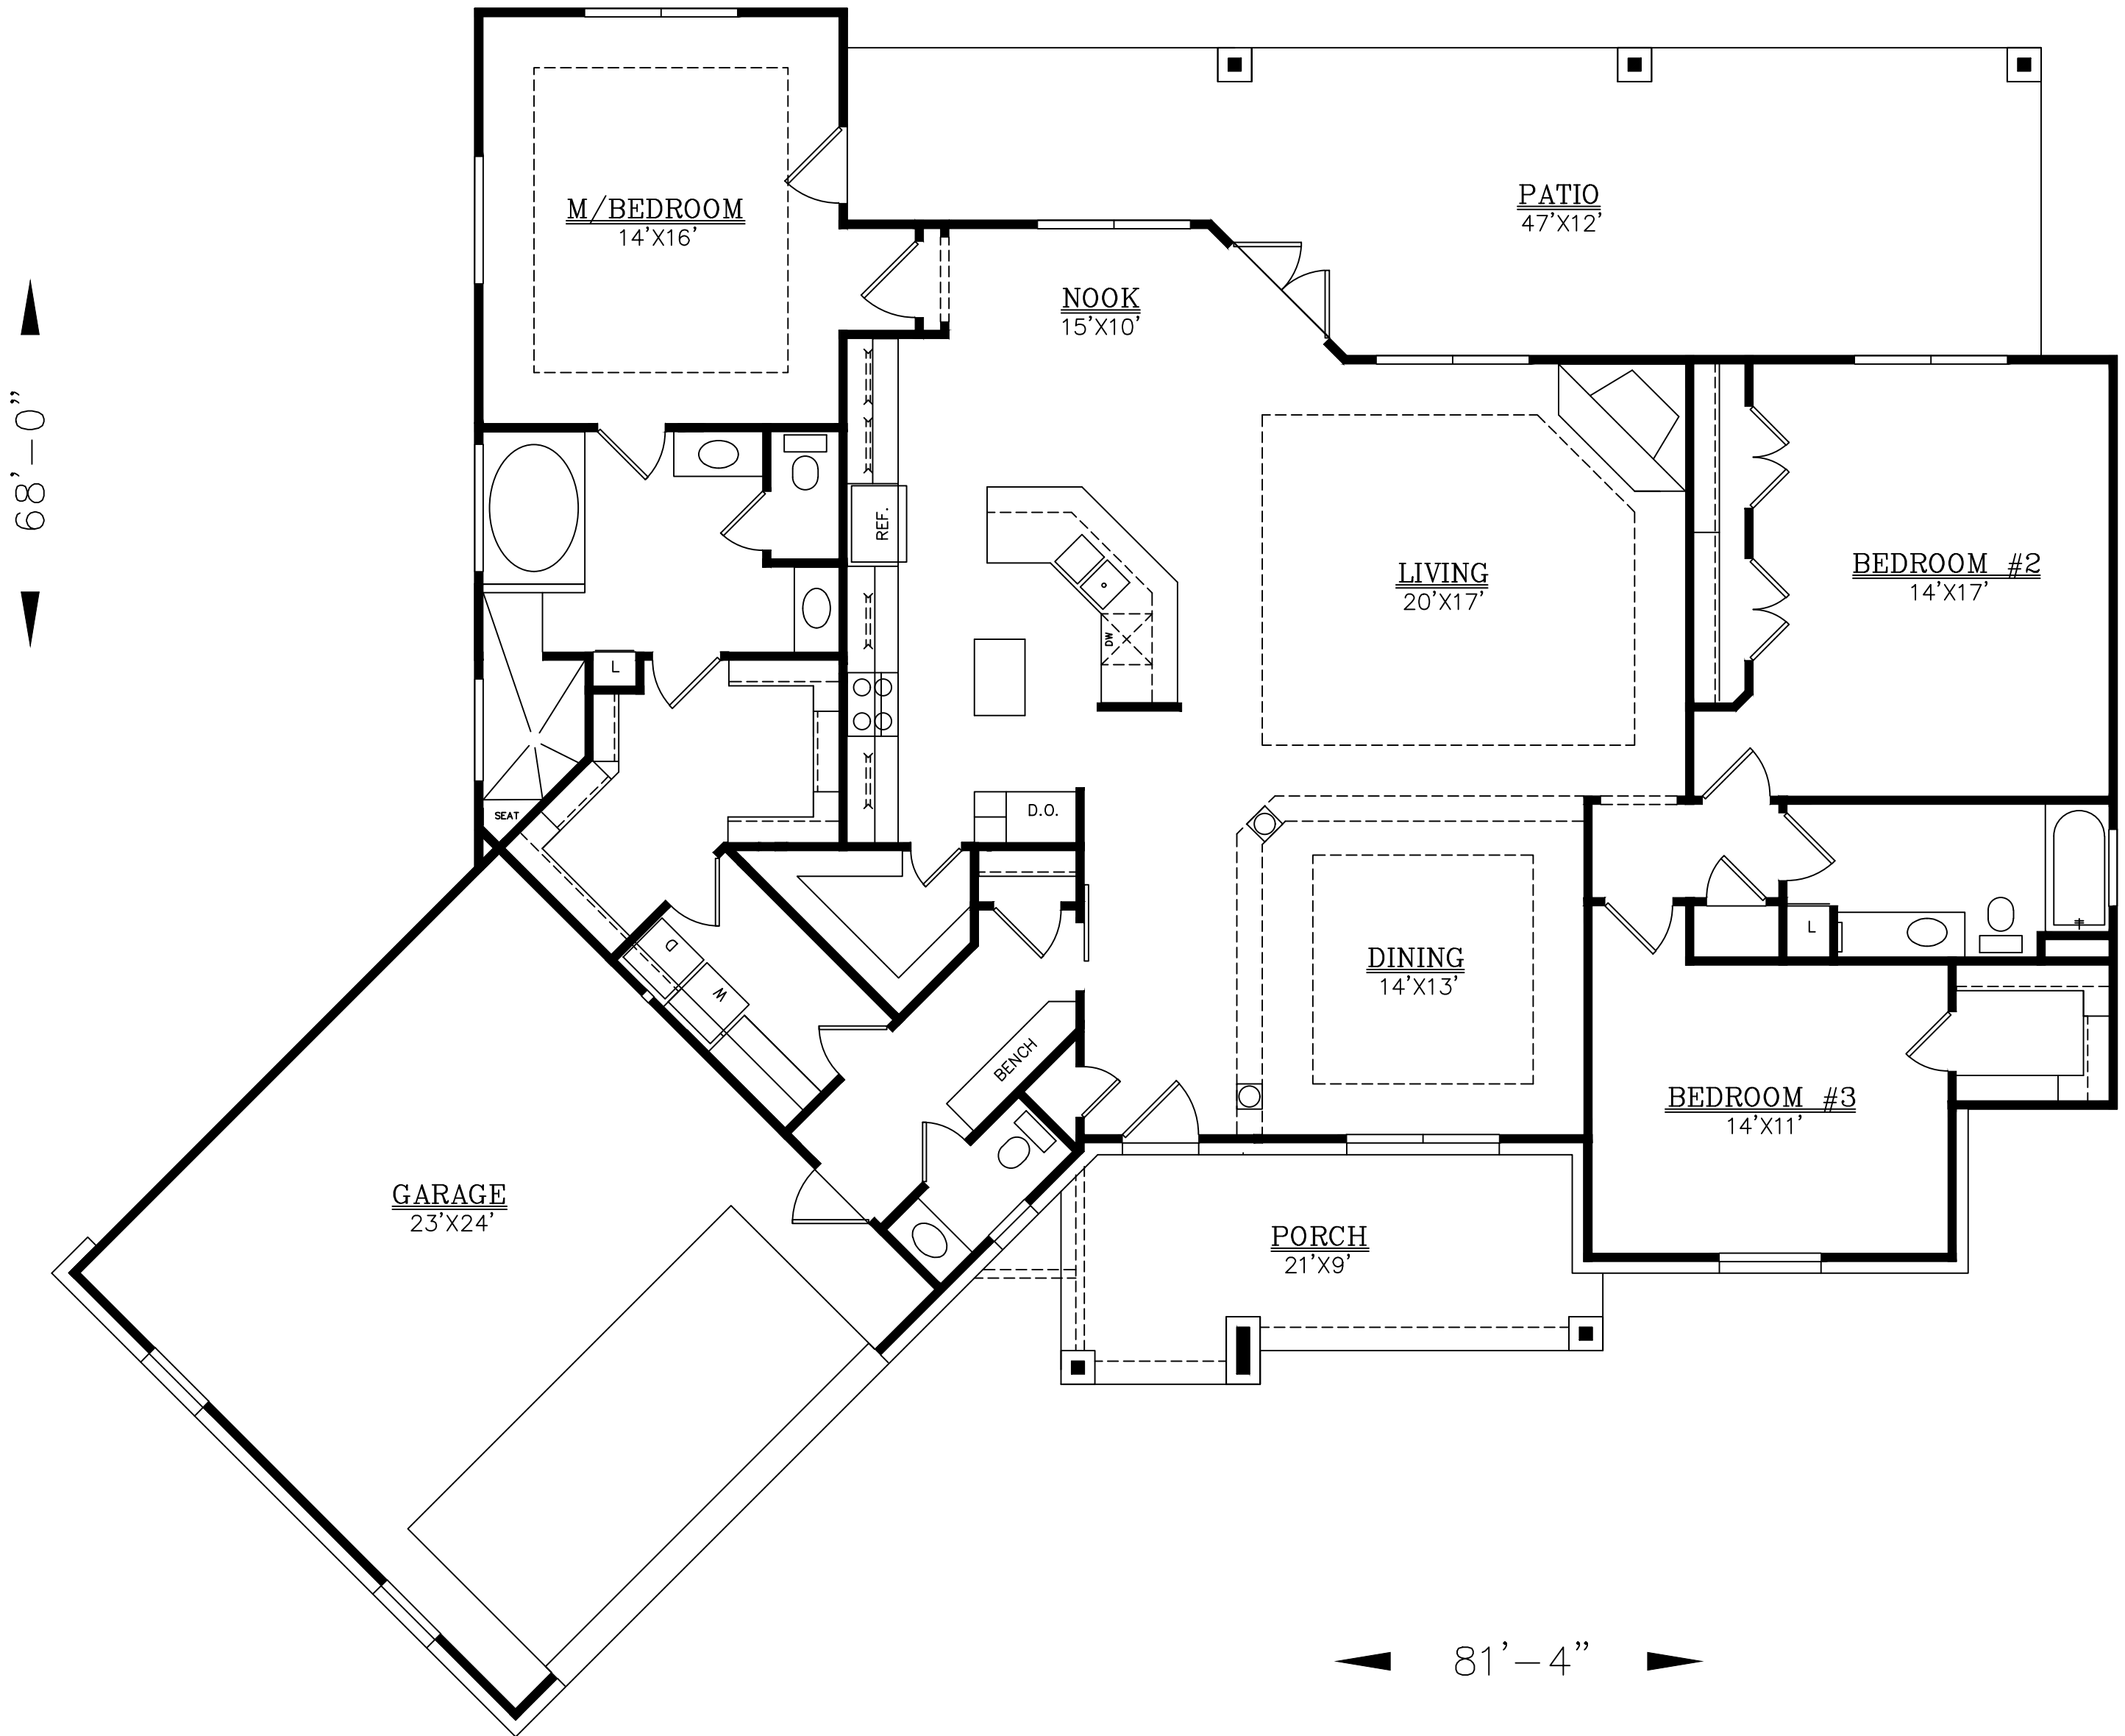

SQUARE FOOTAGE:

LIVING = 2340
GARAGE = 613
PATIO = 478
PORCH = 168

Brian Smith
DESIGNERS INC.

(210)658-9726
REF. #5543

COPYRIGHT 19

BRIAN SMITH DESIGNERS

DRAWINGS, PLANS AND SKETCHES ARE THE PROPERTY OF BRIAN SMITH DESIGNERS. PURCHASER'S RIGHT IS CONDITIONAL AND LIMITED TO A ONE TIME USE TO CONSTRUCT A SINGLE PROJECT. PRELIMINARY SKETCHES ARE PROHIBITED AS CONSTRUCTION DRAWINGS. UNAUTHORIZED USE OR REPRODUCTION OF THESE PLANS AND SKETCHES ARE STRICTLY PROHIBITED. VIOLATORS WILL BE PROSECUTED.