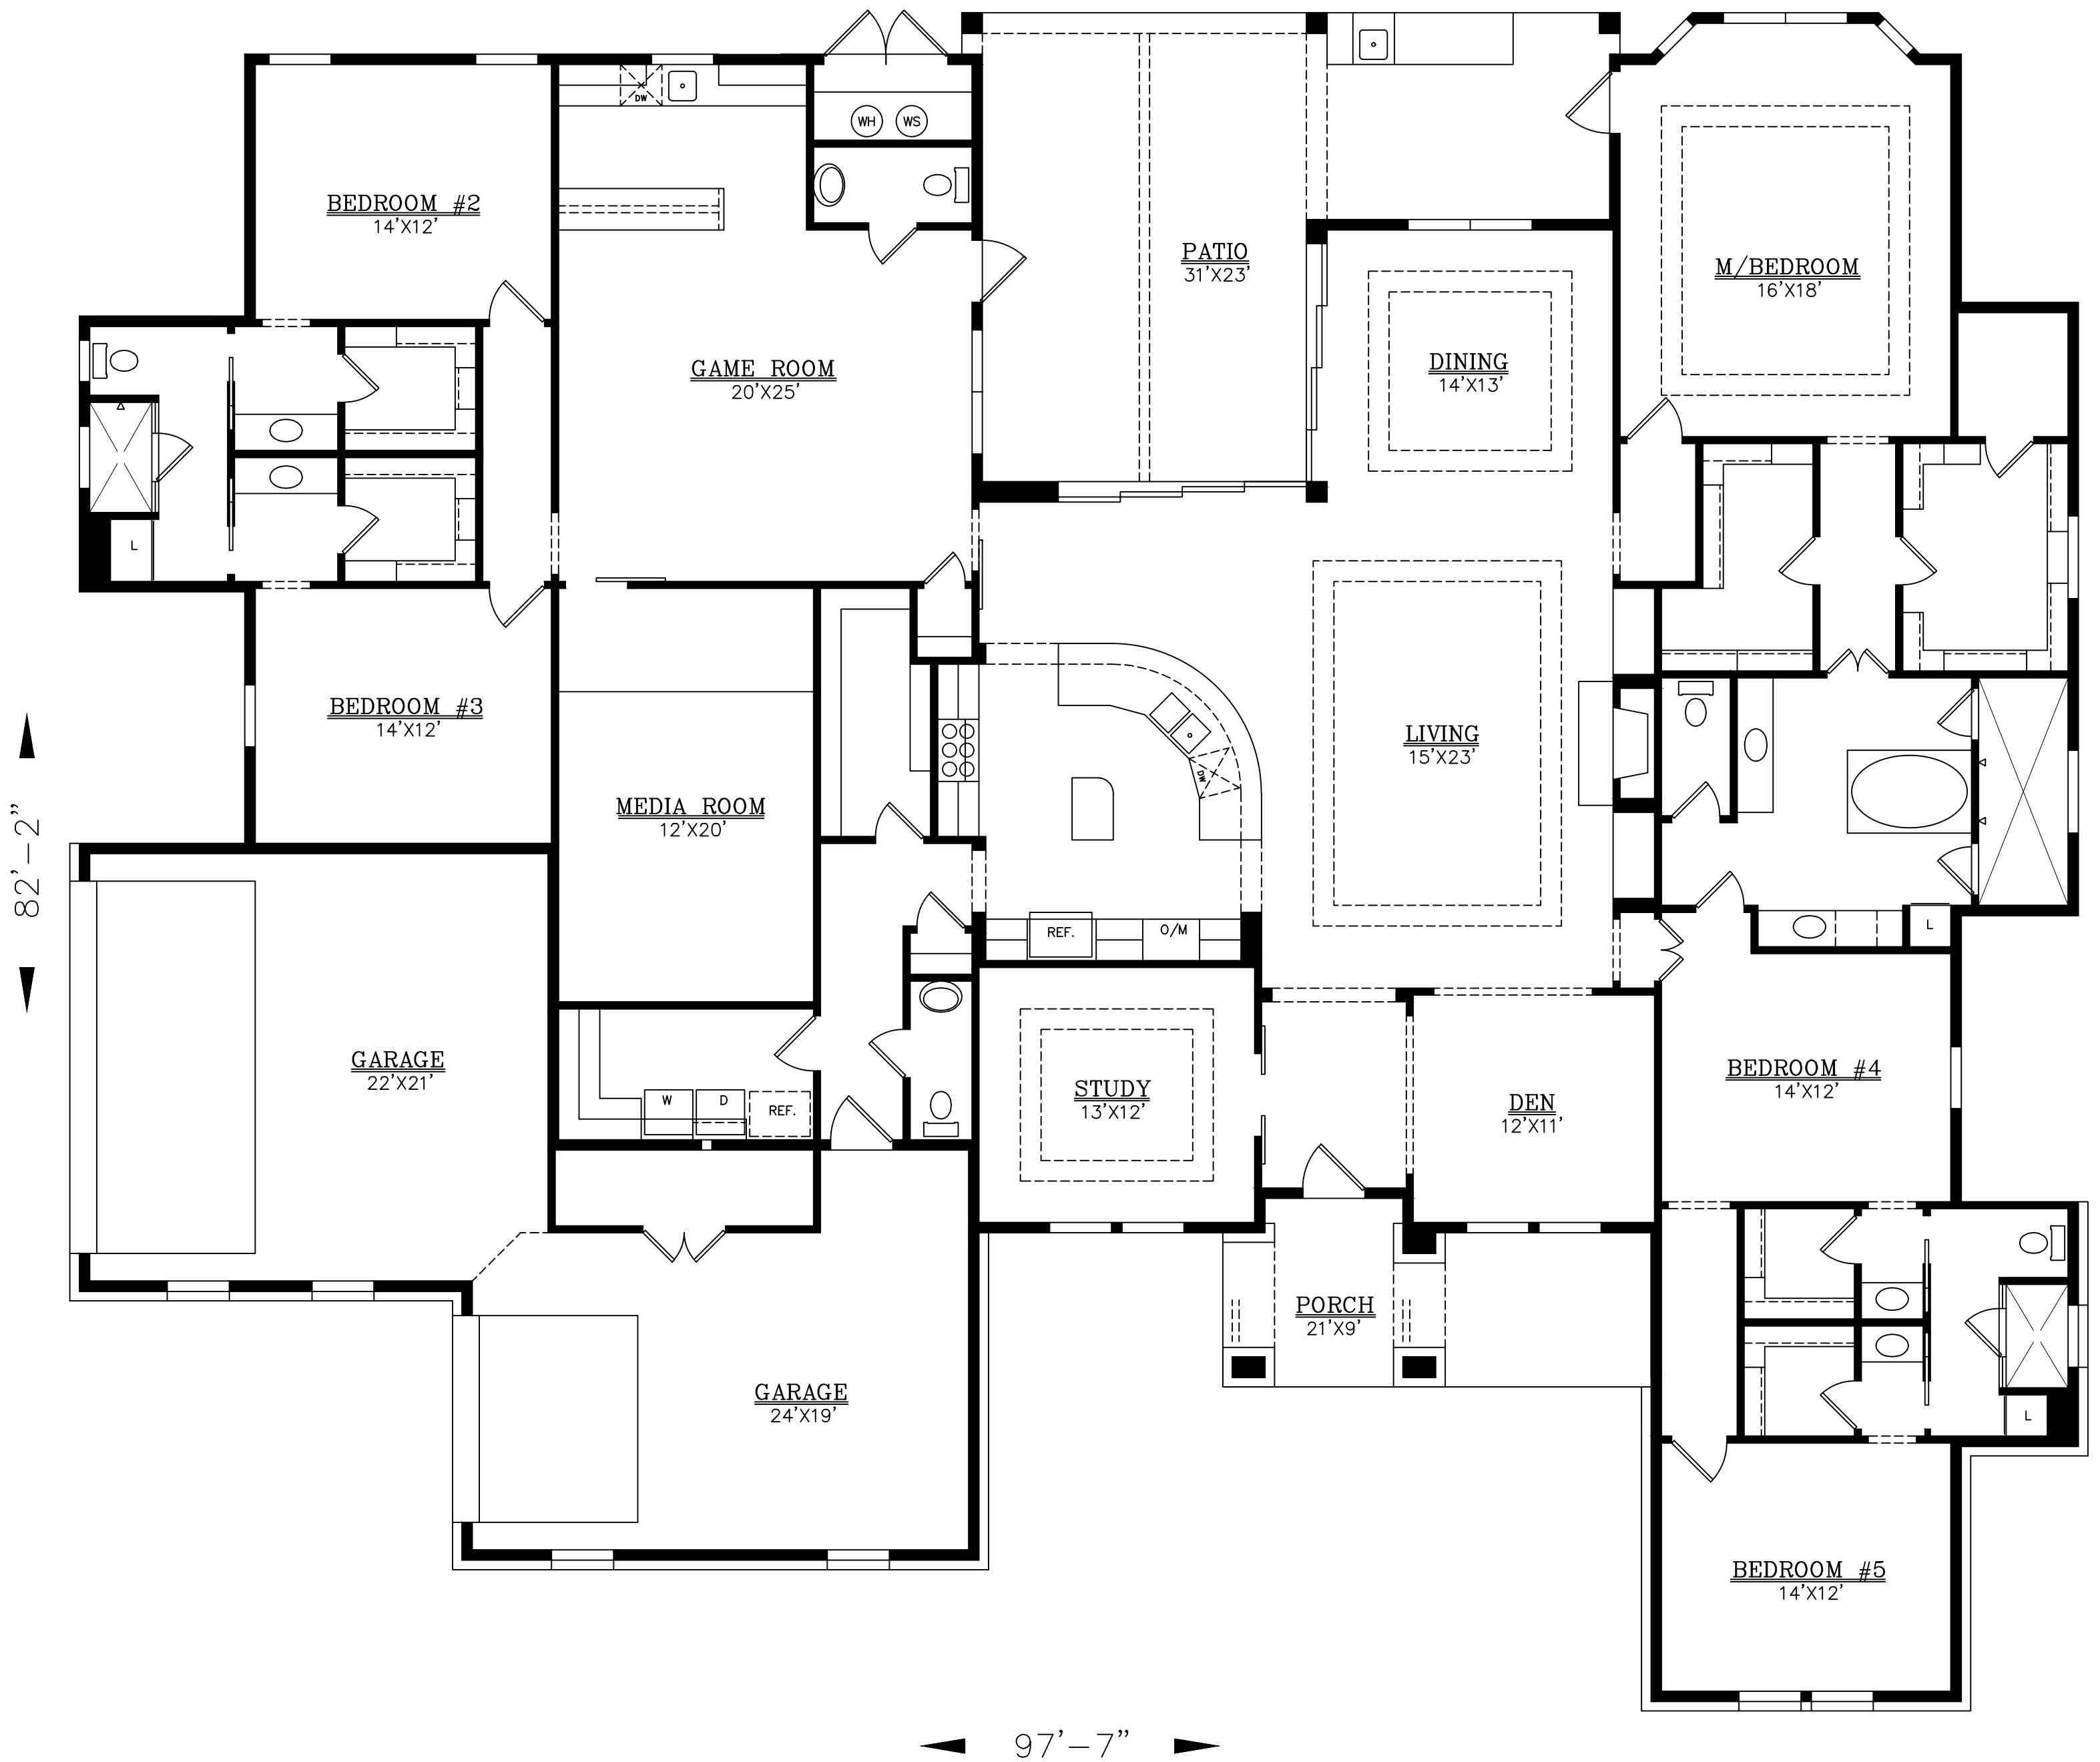

**SQUARE FOOTAGE:**

LIVING = 4660  
GARAGE = 993  
PATIO = 505  
PORCH = 166

DRAWINGS, PLANS AND SKETCHES ARE THE PROPERTY OF BRIAN SMITH DESIGNERS. PURCHASER'S RIGHT IS CONDITIONAL AND LIMITED TO A ONE TIME USE TO CONSTRUCT A SINGLE PROJECT. PRELIMINARY SKETCHES ARE PROHIBITED AS CONSTRUCTION DRAWINGS. UNAUTHORIZED USE OR REPRODUCTION OF THESE PLANS AND SKETCHES ARE STRICTLY PROHIBITED. VIOLATORS WILL BE PROSECUTED.