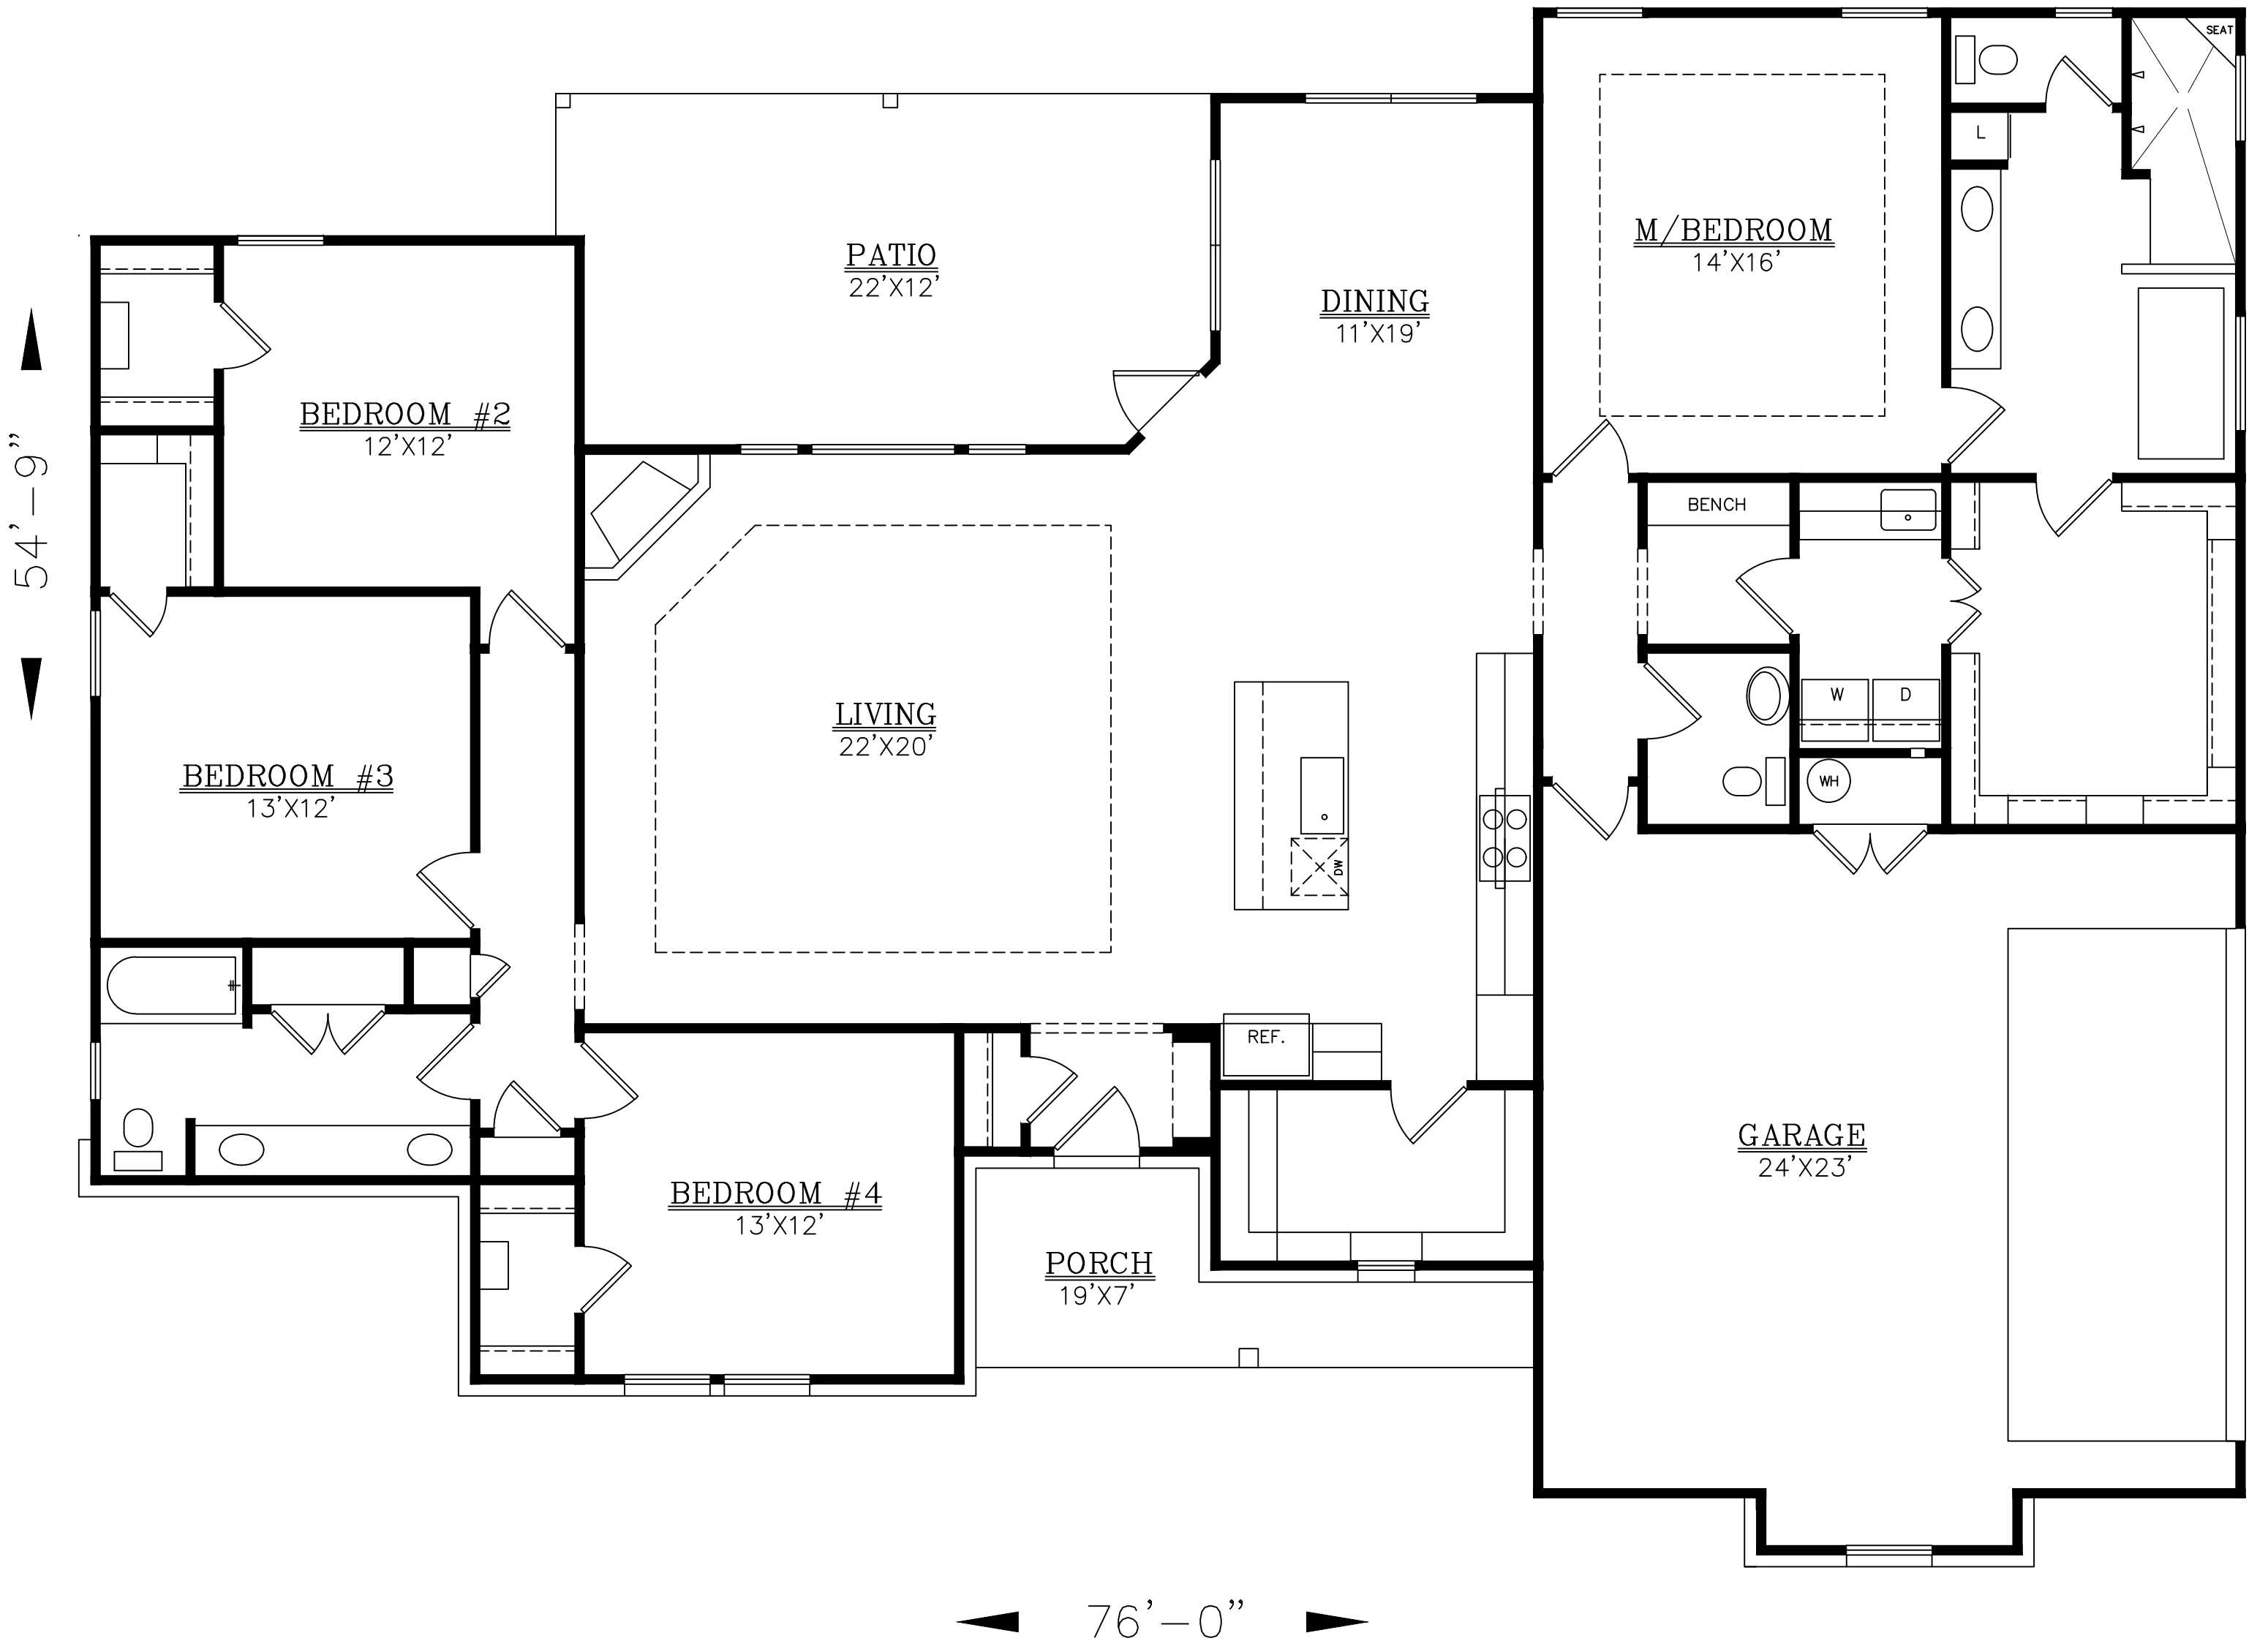

**SQUARE FOOTAGE:**

LIVING	=	2477
GARAGE	=	622
PATIO	=	272
PORCH	=	90

DRAWINGS, PLANS AND SKETCHES ARE THE PROPERTY OF BRIAN SMITH DESIGNERS. PURCHASER'S RIGHT IS CONDITIONAL AND LIMITED TO A ONE TIME USE TO CONSTRUCT A SINGLE PROJECT. PRELIMINARY SKETCHES ARE PROHIBITED AS CONSTRUCTION DRAWINGS. UNAUTHORIZED USE OR REPRODUCTION OF THESE PLANS AND SKETCHES ARE STRICTLY PROHIBITED. VIOLATORS WILL BE PROSECUTED.