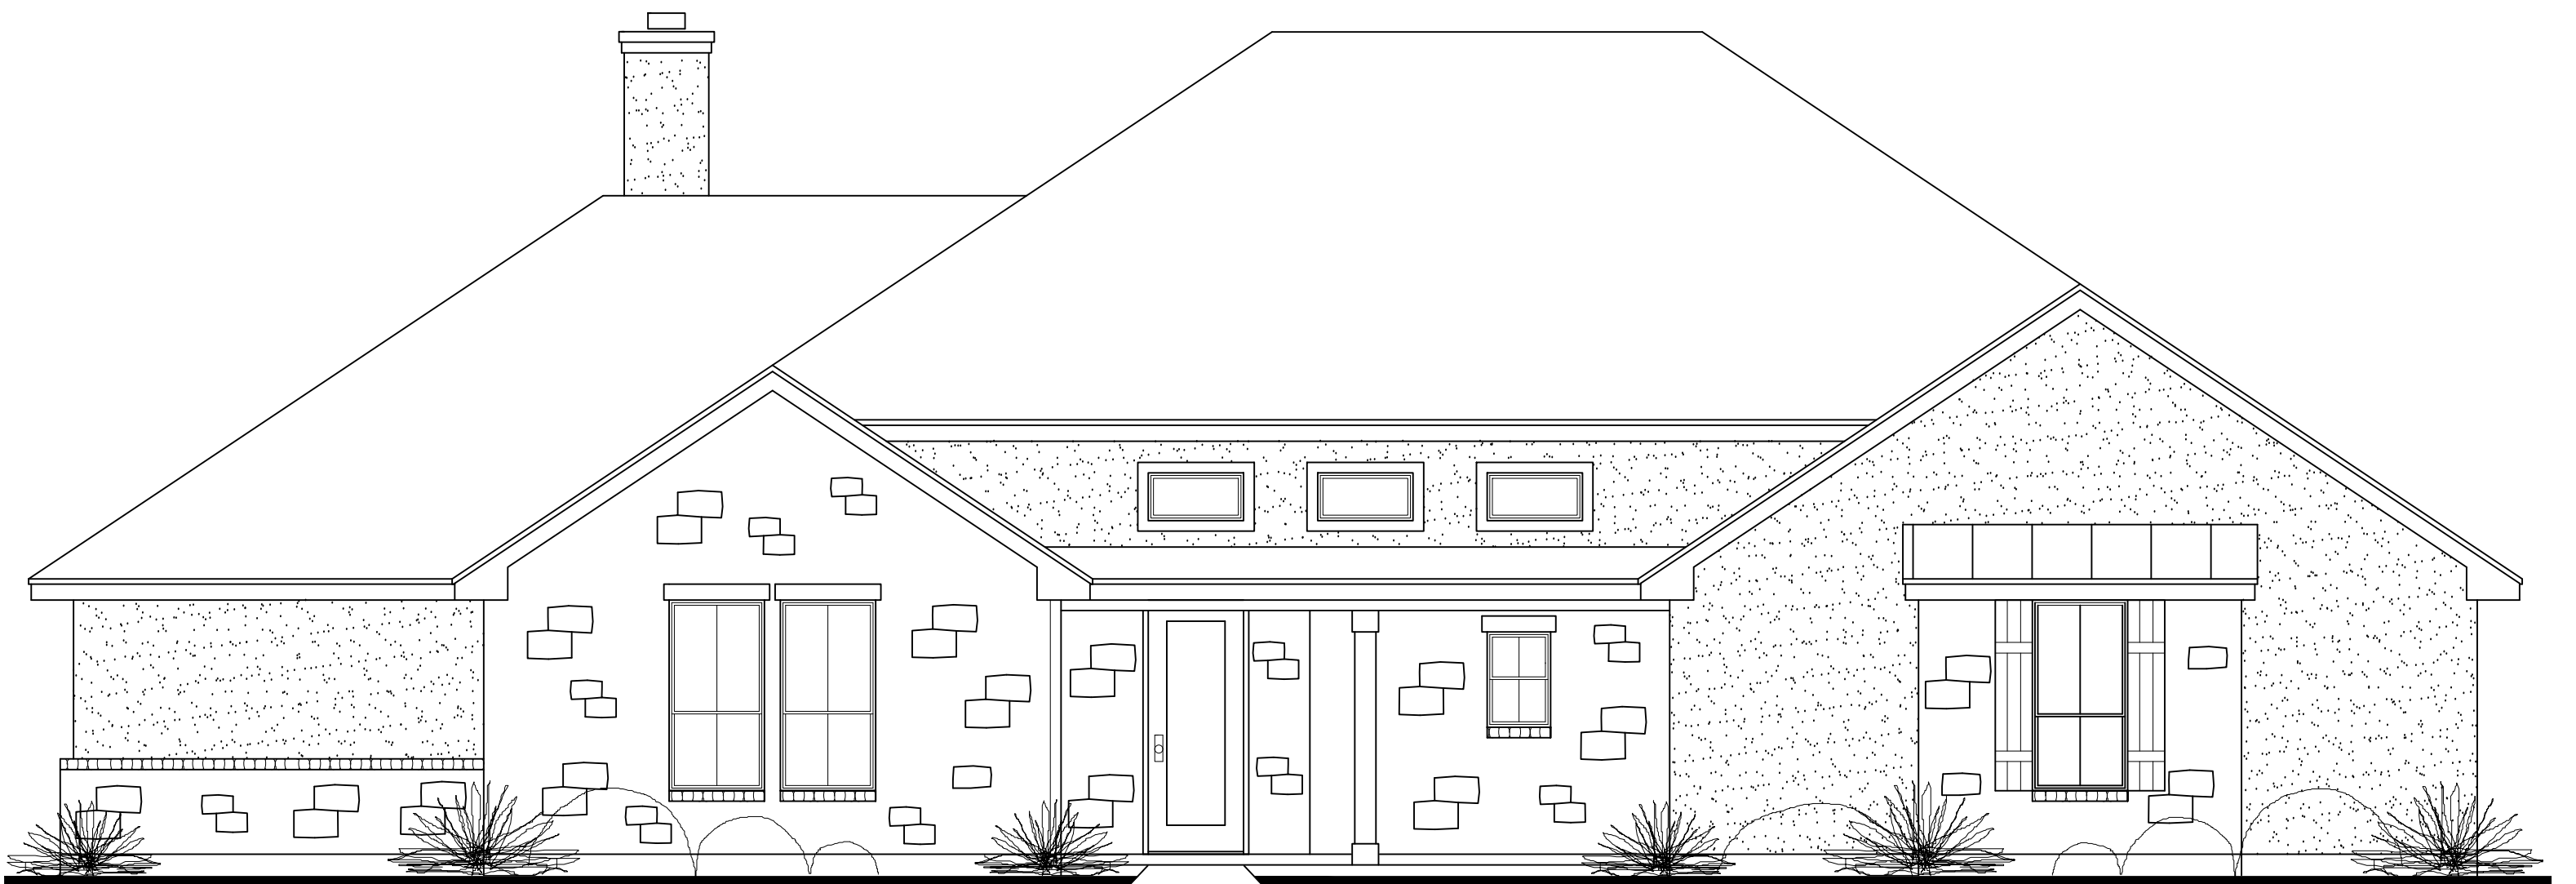

**SQUARE FOOTAGE:**

LIVING	=	2477
GARAGE	=	622
PATIO	=	272
PORCH	=	90

DRAWINGS, PLANS AND SKETCHES ARE THE PROPERTY OF BRIAN SMITH DESIGNERS. PURCHASER'S RIGHT IS CONDITIONAL AND LIMITED TO A ONE TIME USE TO CONSTRUCT A SINGLE PROJECT. PRELIMINARY SKETCHES ARE PROHIBITED AS CONSTRUCTION DRAWINGS. UNAUTHORIZED USE OR REPRODUCTION OF THESE PLANS AND SKETCHES ARE STRICTLY PROHIBITED. VIOLATORS WILL BE PROSECUTED.