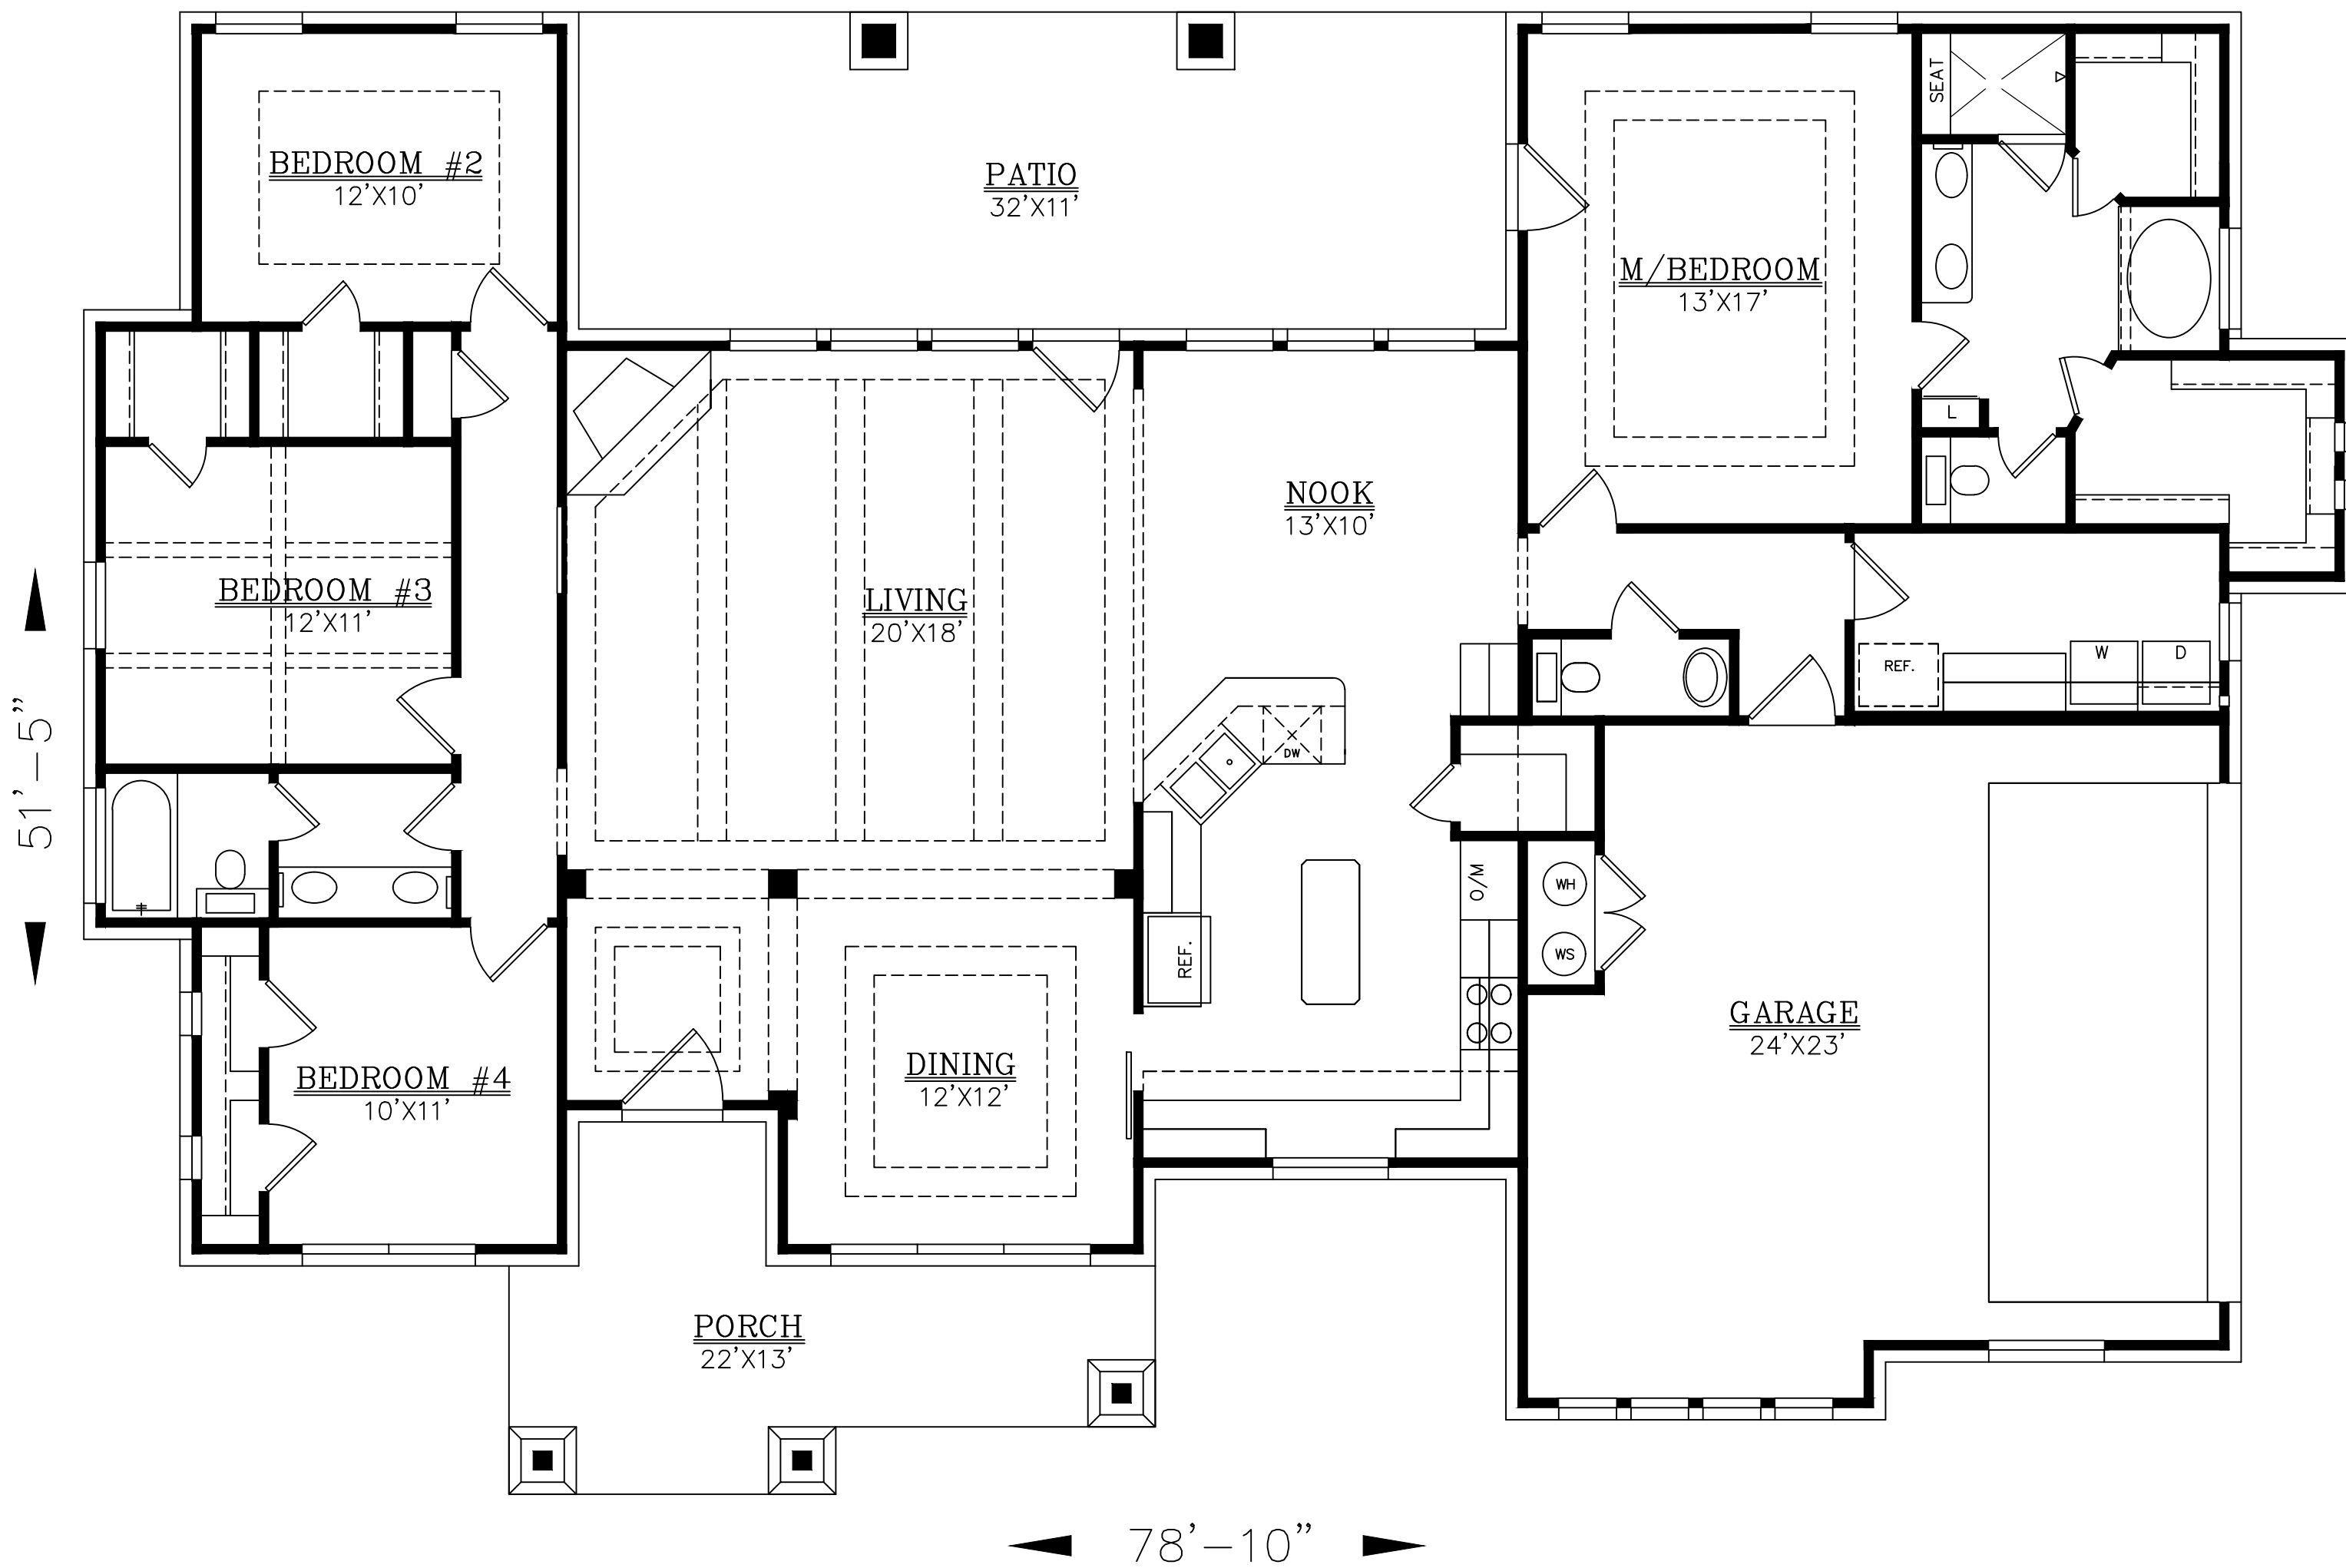

**SQUARE FOOTAGE:**

LIVING = 2340  
GARAGE = 567  
PATIO = 354  
PORCH = 184

DRAWINGS, PLANS AND SKETCHES ARE THE PROPERTY OF BRIAN SMITH DESIGNERS. PURCHASER'S RIGHT IS CONDITIONAL AND LIMITED TO A ONE TIME USE TO CONSTRUCT A SINGLE PROJECT. PRELIMINARY SKETCHES ARE PROHIBITED AS CONSTRUCTION DRAWINGS. UNAUTHORIZED USE OR REPRODUCTION OF THESE PLANS AND SKETCHES ARE STRICTLY PROHIBITED. VIOLATORS WILL BE PROSECUTED.