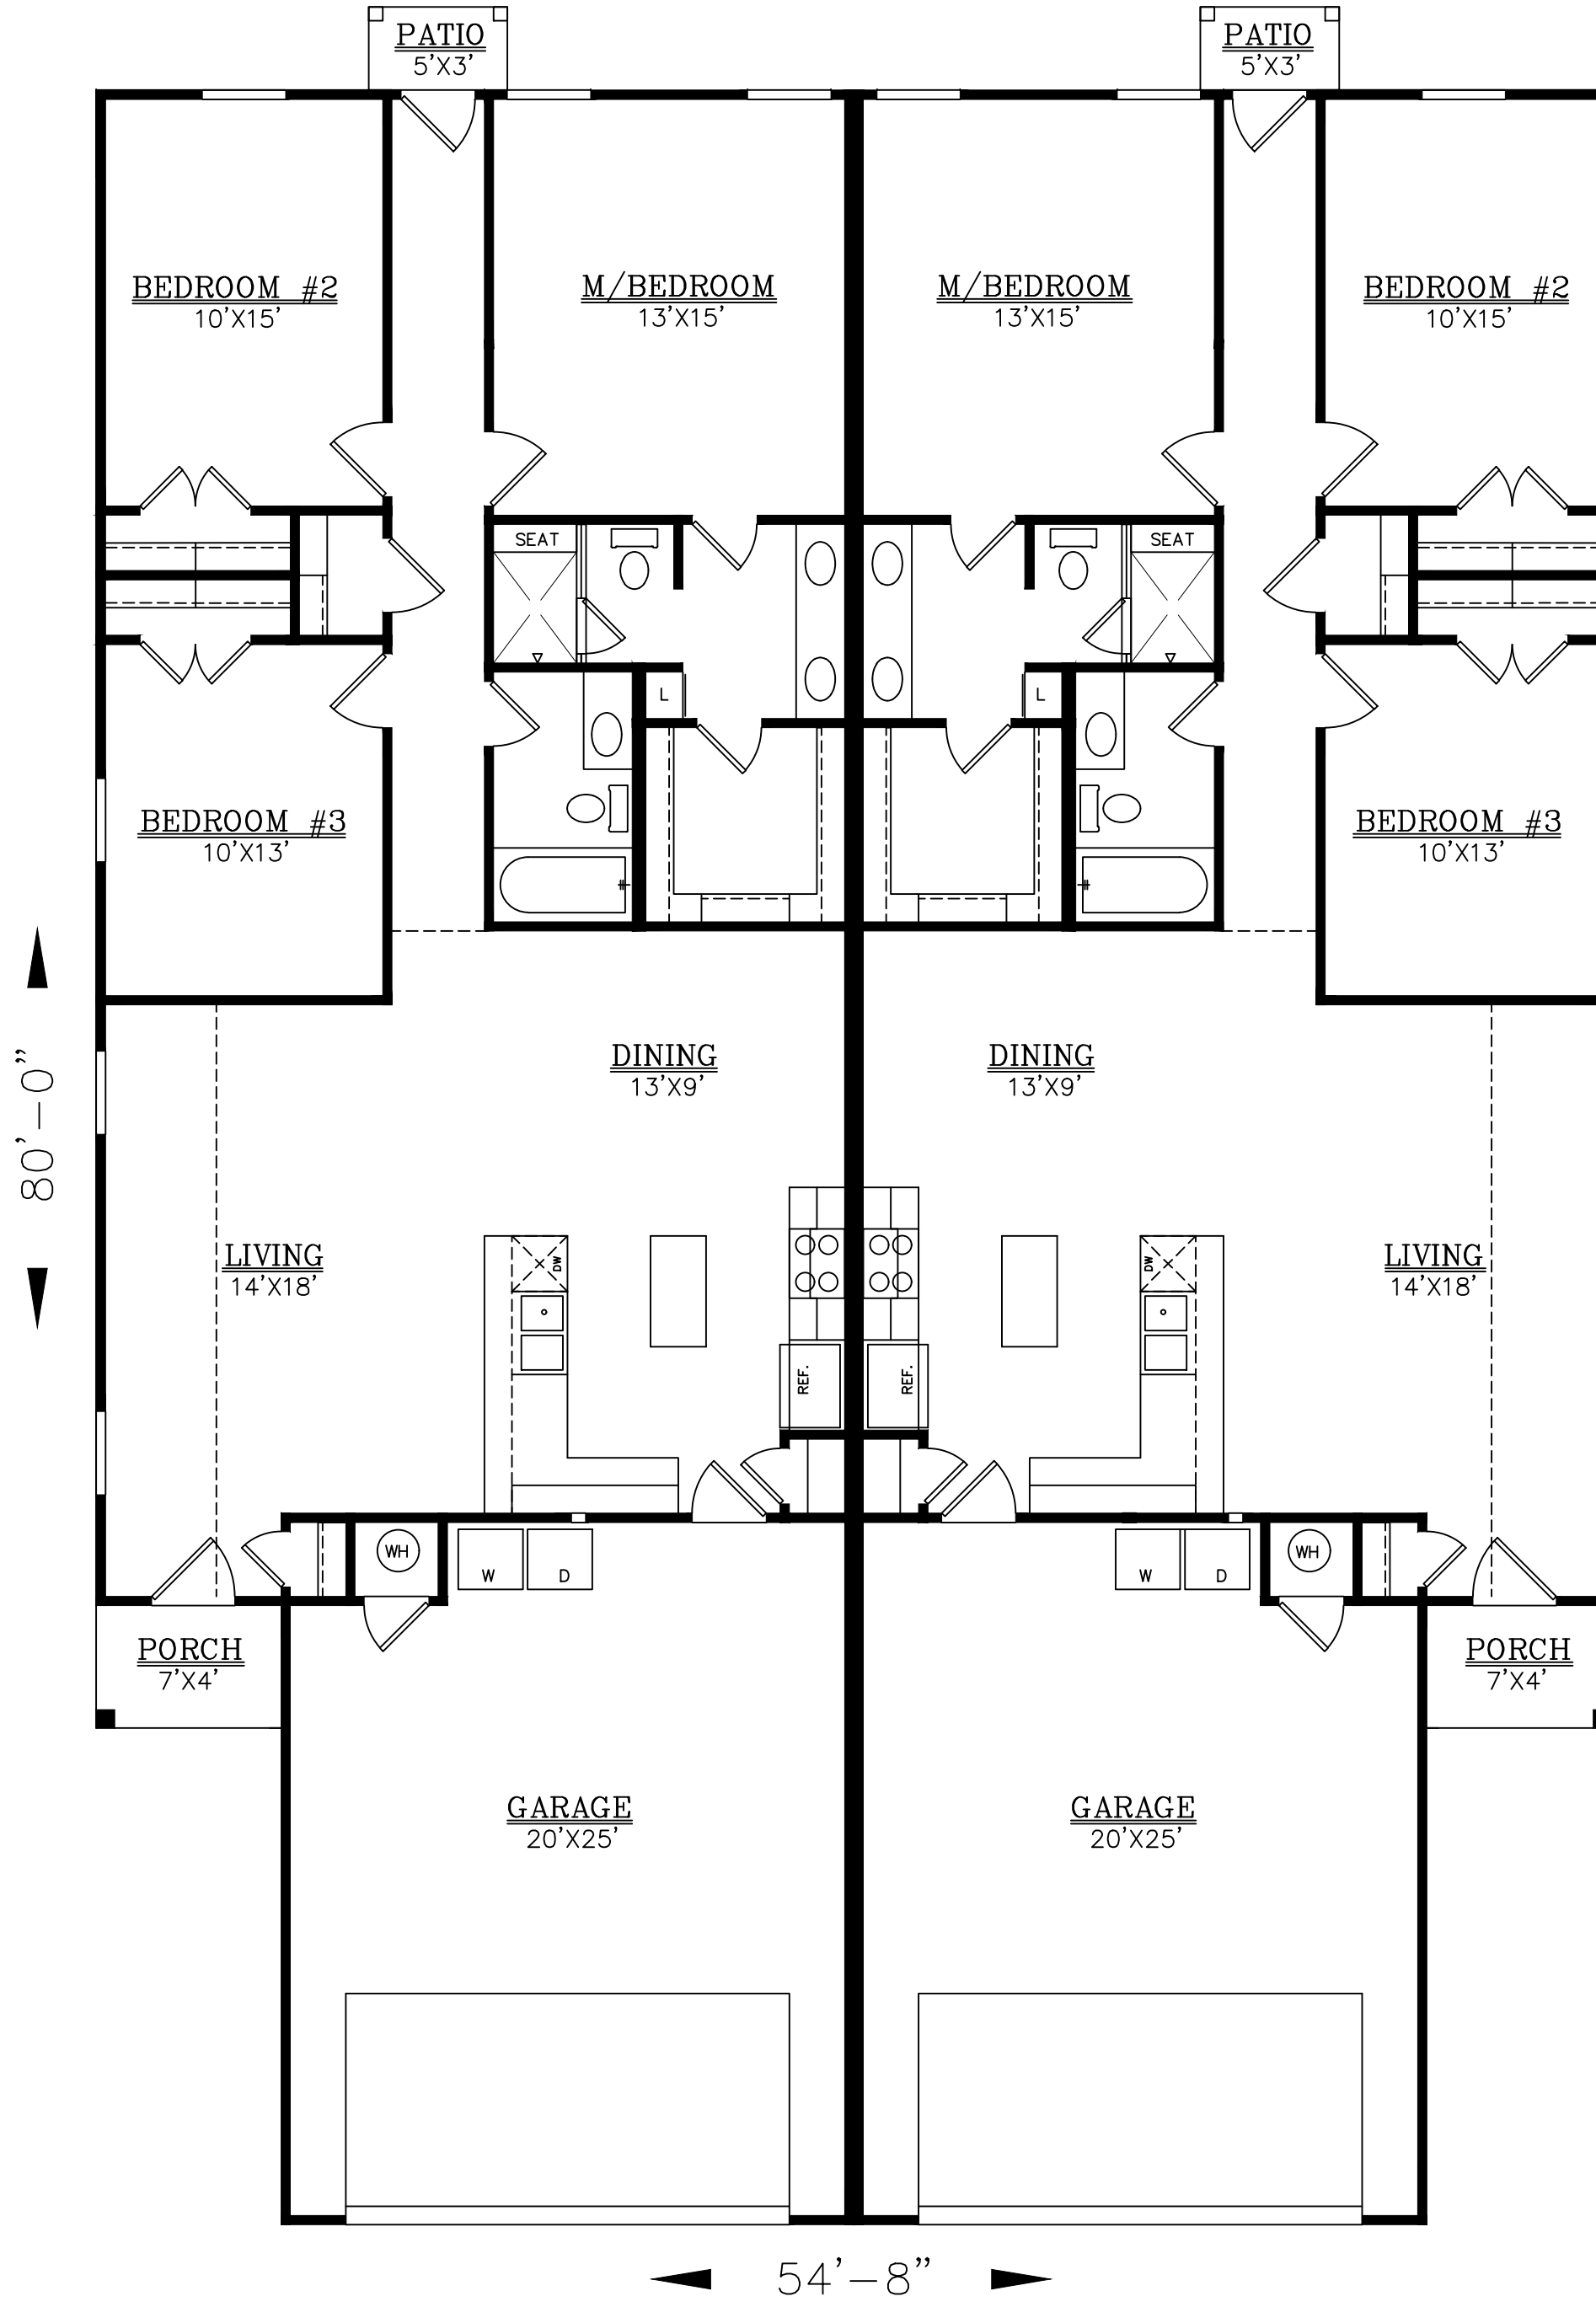

**SQUARE FOOTAGE
PER UNIT:**

LIVING	=	1440
GARAGE	=	516
PATIO	=	15
PORCH	=	29

DRAWINGS, PLANS AND SKETCHES ARE THE PROPERTY OF BRIAN SMITH DESIGNERS. PURCHASER'S RIGHT IS CONDITIONAL AND LIMITED TO A ONE TIME USE TO CONSTRUCT A SINGLE PROJECT. PRELIMINARY SKETCHES ARE PROHIBITED AS CONSTRUCTION DRAWINGS. UNAUTHORIZED USE OR REPRODUCTION OF THESE PLANS AND SKETCHES ARE STRICTLY PROHIBITED. VIOLATORS WILL BE PROSECUTED.