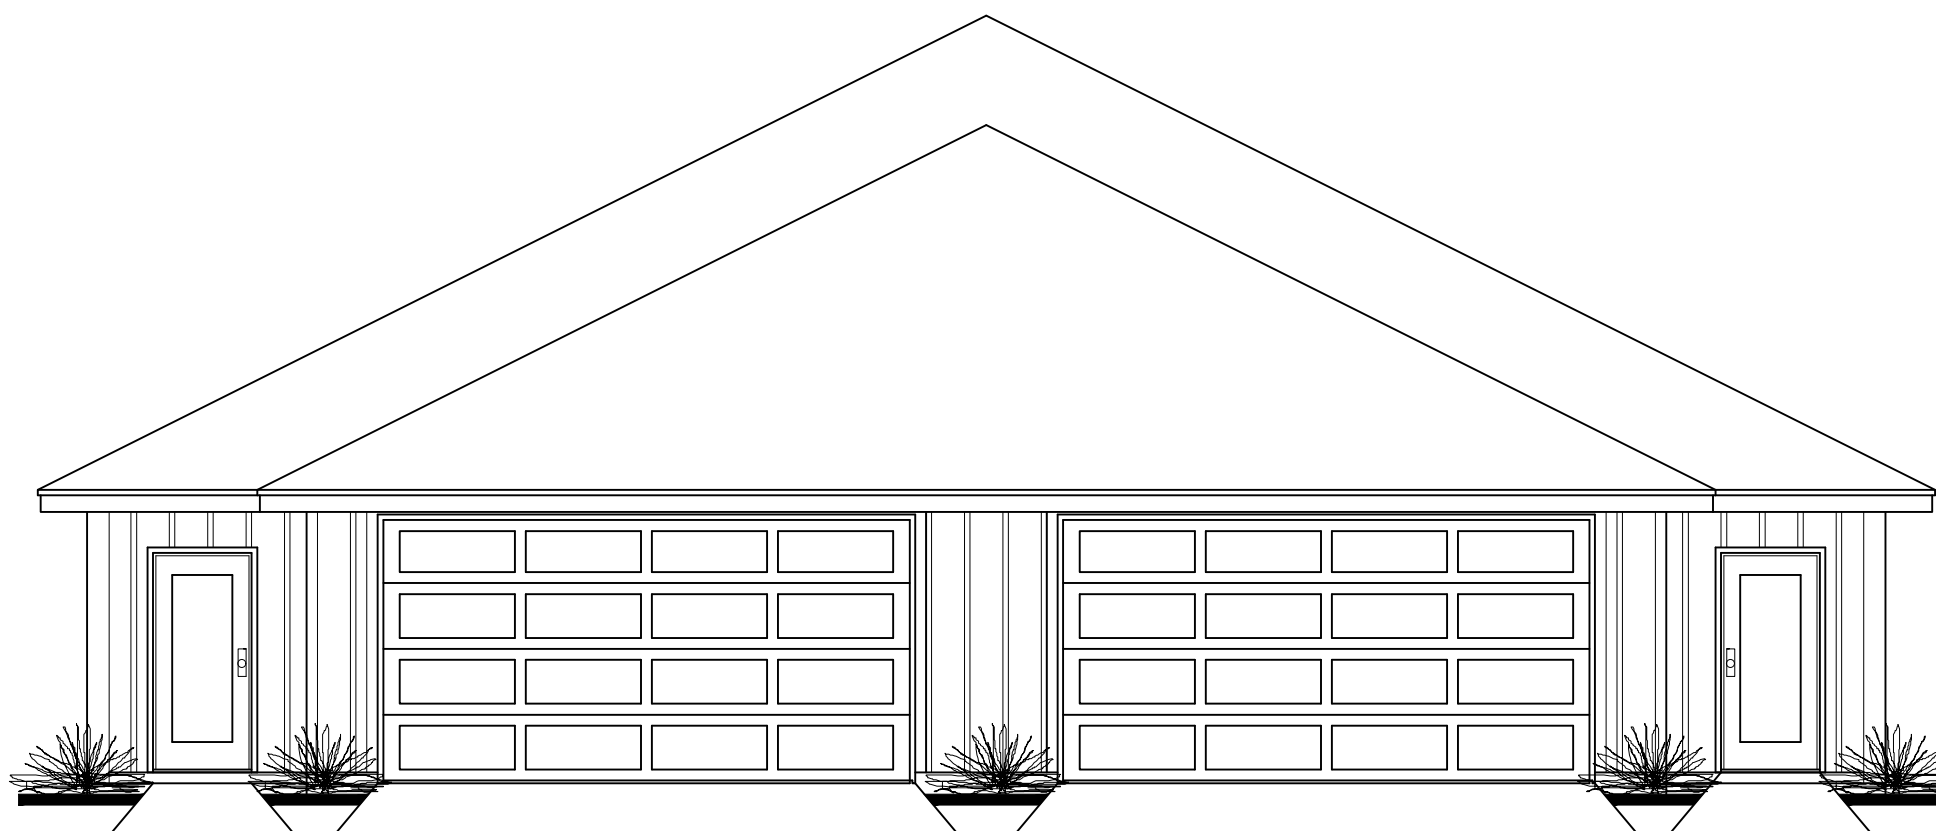

**SQUARE FOOTAGE
PER UNIT:**

LIVING	=	1440
GARAGE	=	516
PATIO	=	15
PORCH	=	29

DRAWINGS, PLANS AND SKETCHES ARE THE PROPERTY OF BRIAN SMITH DESIGNERS. PURCHASER'S RIGHT IS CONDITIONAL AND LIMITED TO A ONE TIME USE TO CONSTRUCT A SINGLE PROJECT. PRELIMINARY SKETCHES ARE PROHIBITED AS CONSTRUCTION DRAWINGS. UNAUTHORIZED USE OR REPRODUCTION OF THESE PLANS AND SKETCHES ARE STRICTLY PROHIBITED. VIOLATORS WILL BE PROSECUTED.