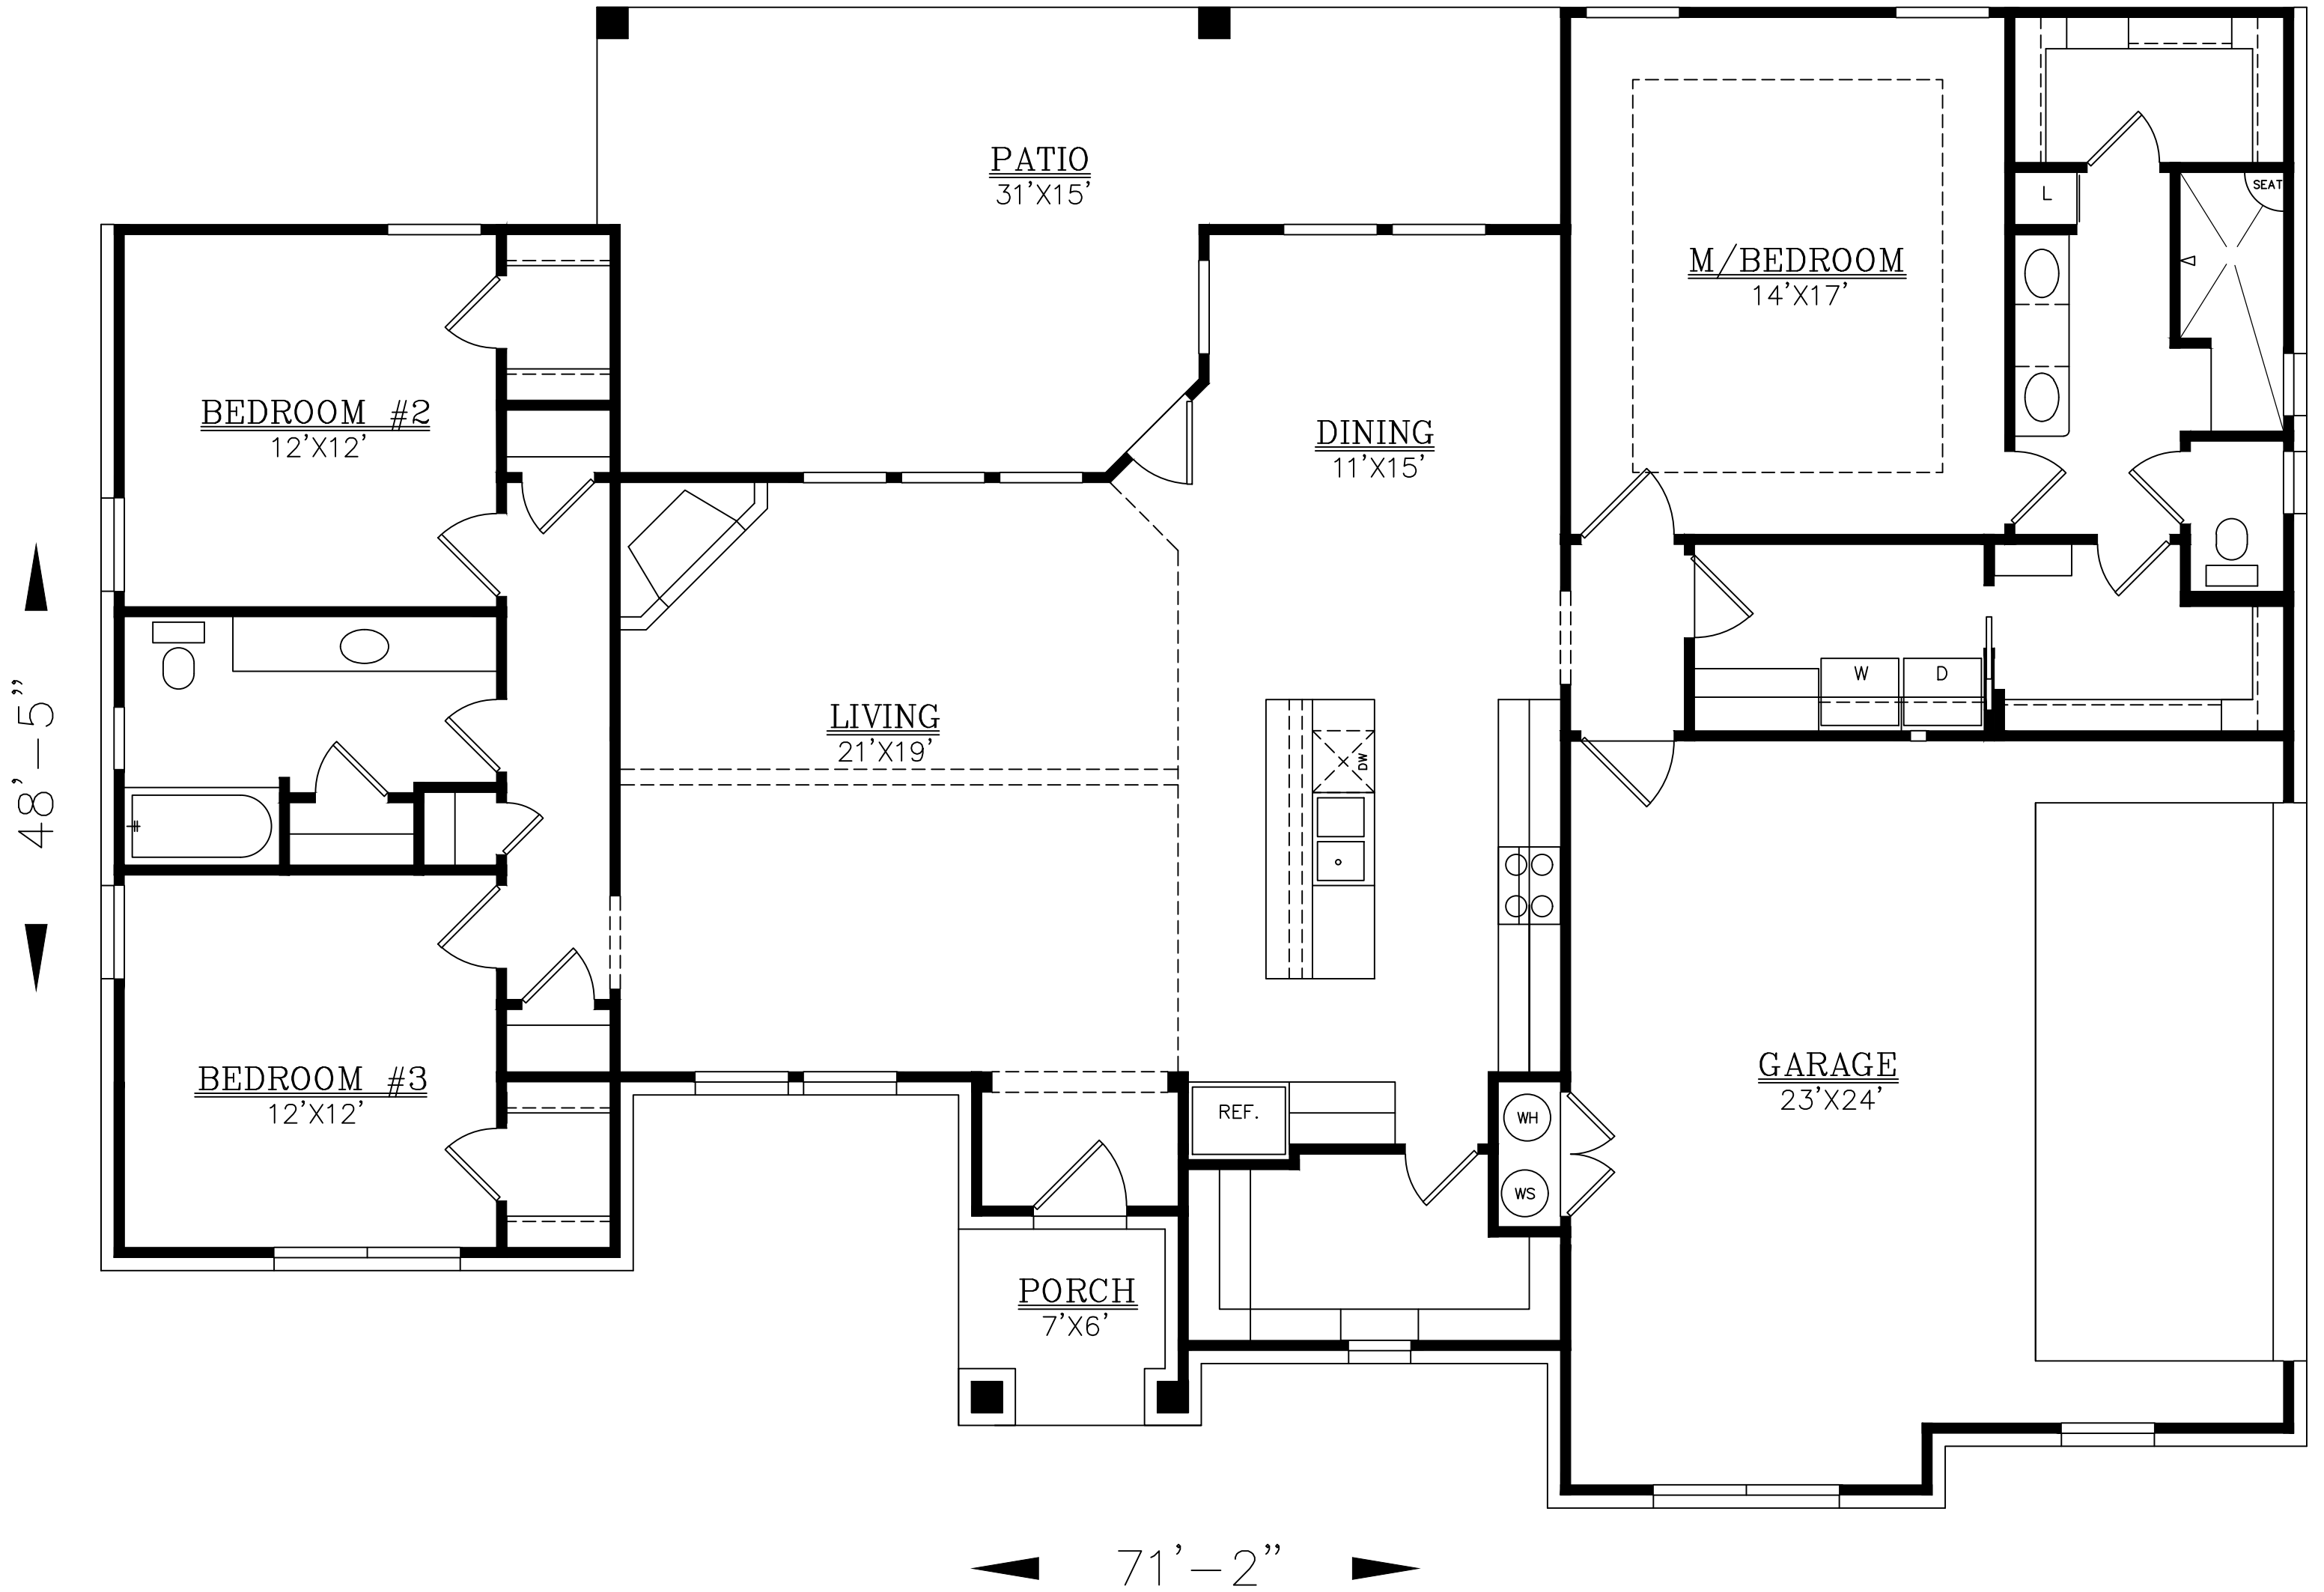

SQUARE FOOTAGE:

LIVING	=	1980
GARAGE	=	579
PATIO	=	362
PORCH	=	45

DRAWINGS, PLANS AND SKETCHES ARE THE PROPERTY OF BRIAN SMITH DESIGNERS. PURCHASER'S RIGHT IS CONDITIONAL AND LIMITED TO A ONE TIME USE TO CONSTRUCT A SINGLE PROJECT. PRELIMINARY SKETCHES ARE PROHIBITED AS CONSTRUCTION DRAWINGS. UNAUTHORIZED USE OR REPRODUCTION OF THESE PLANS AND SKETCHES ARE STRICTLY PROHIBITED. VIOLATORS WILL BE PROSECUTED.