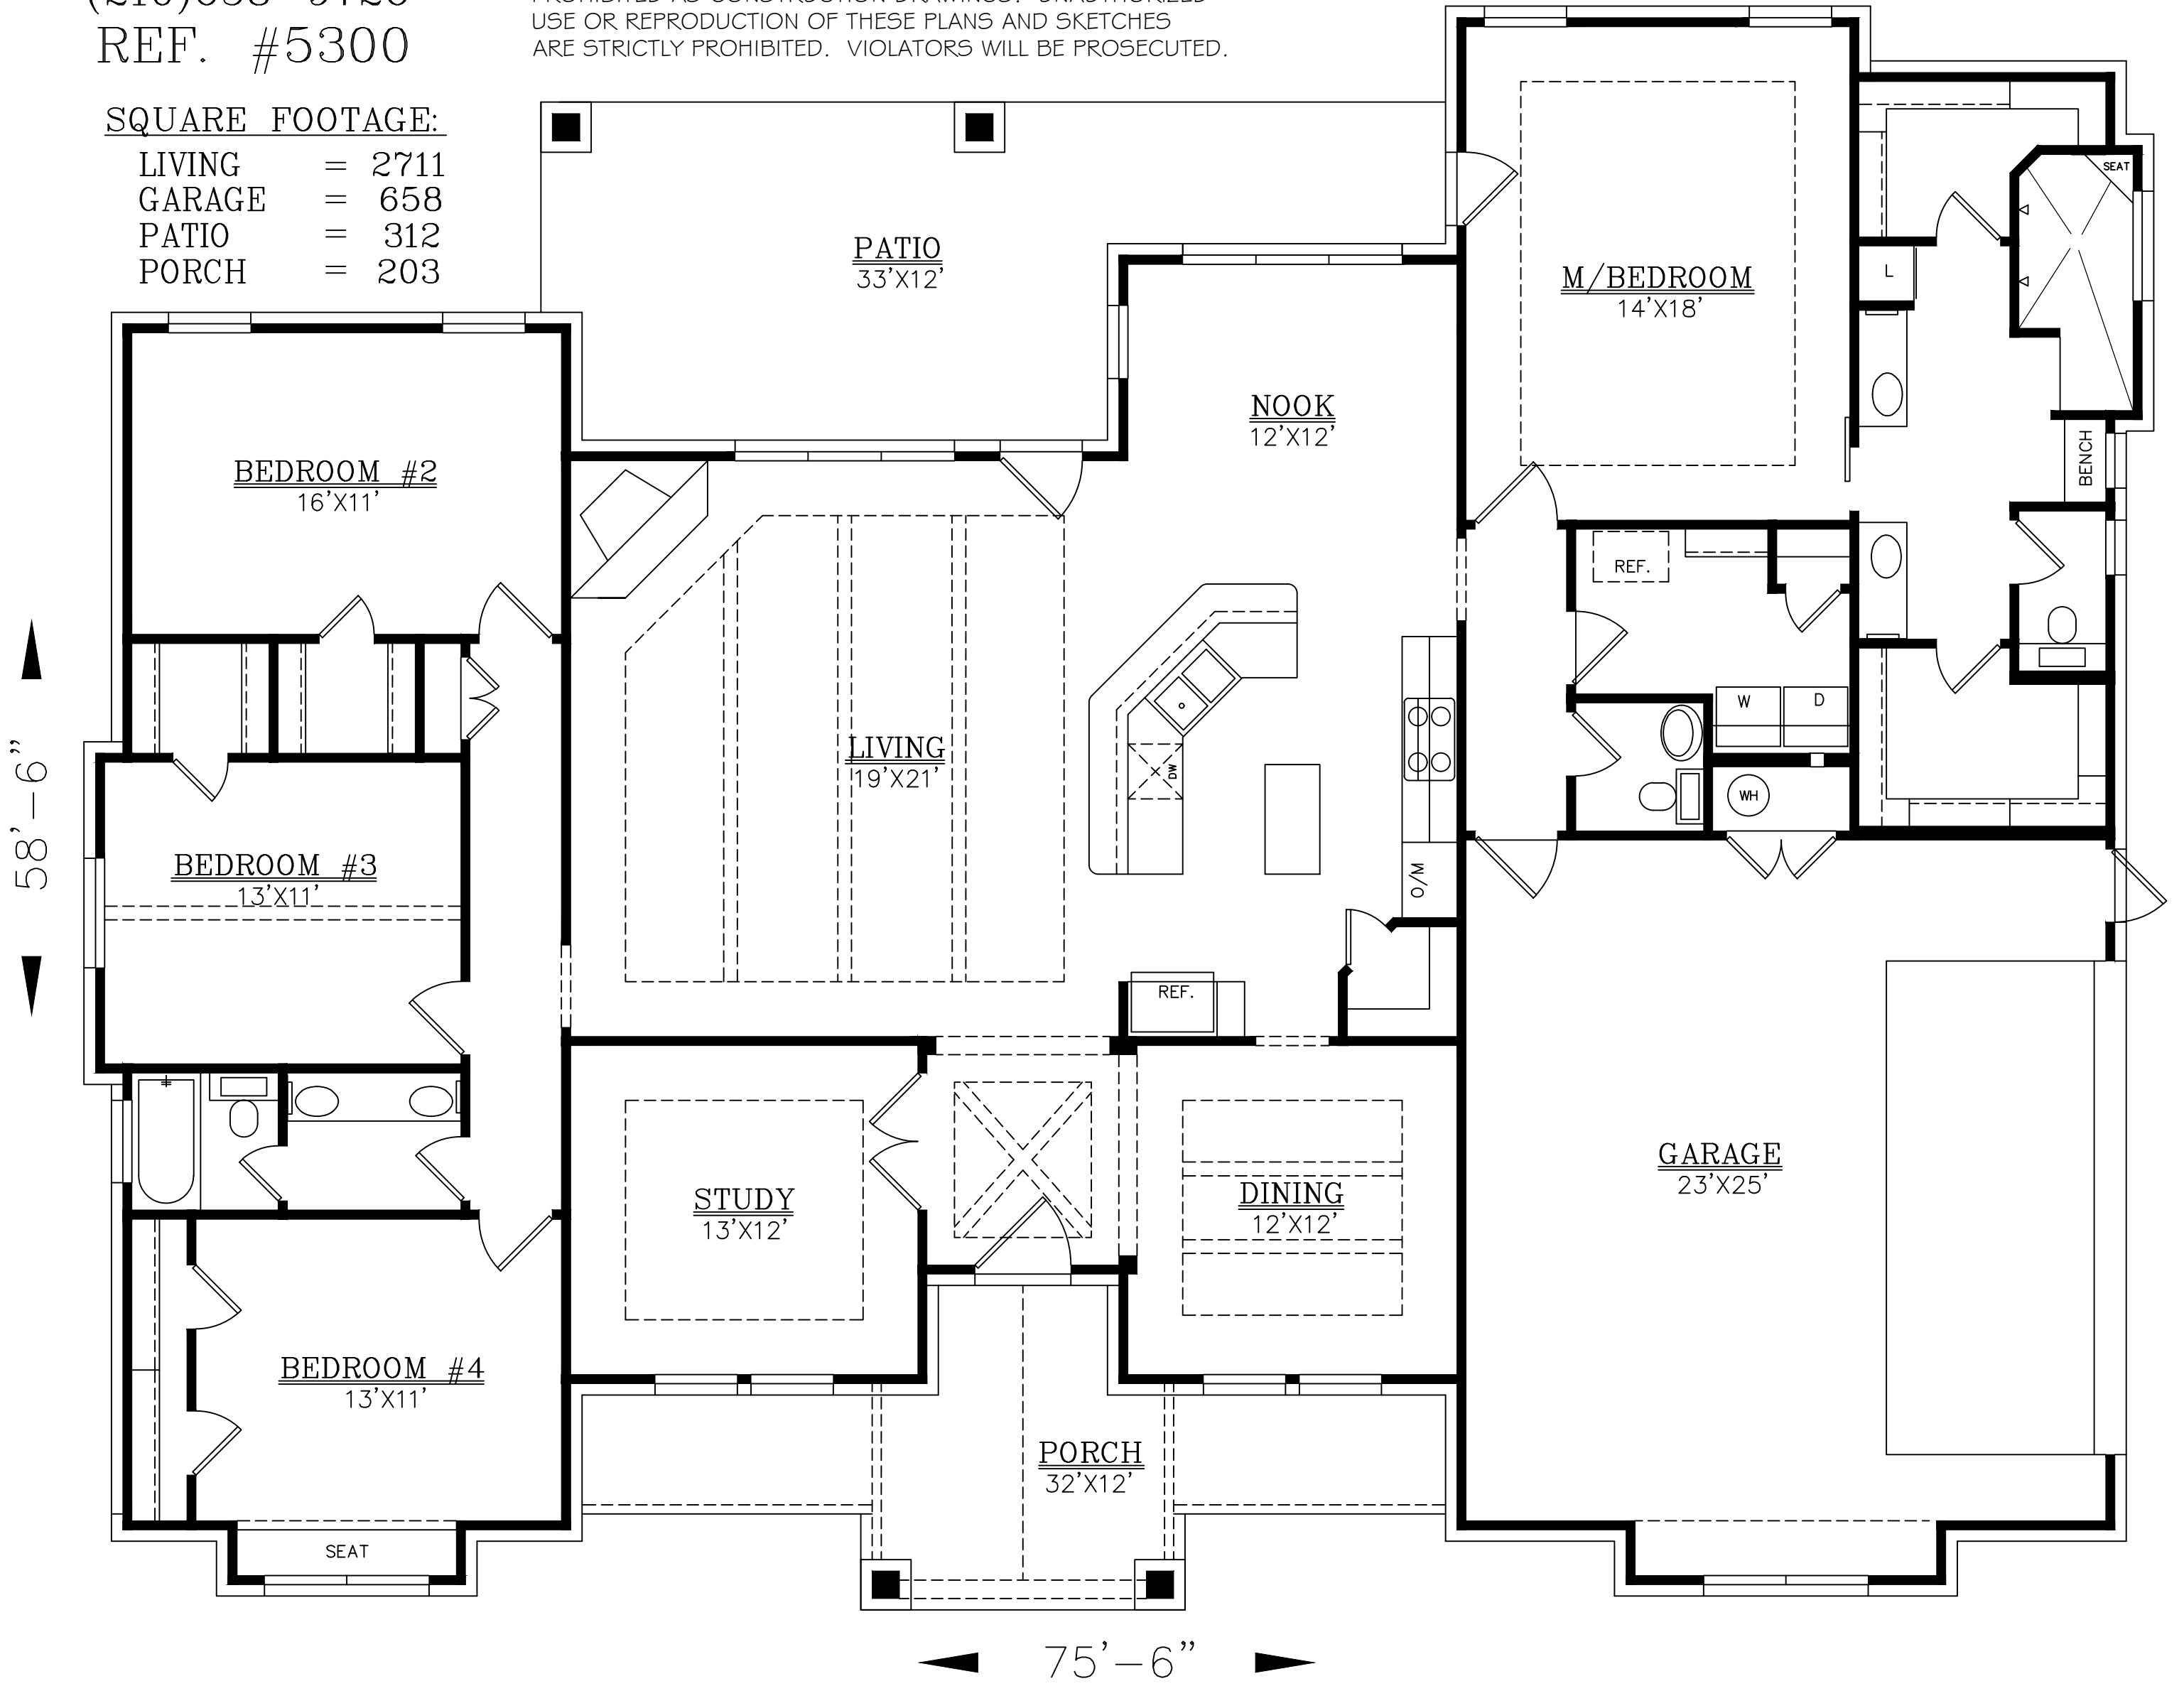

SQUARE FOOTAGE:

LIVING	=	2711
GARAGE	=	658
PATIO	=	312
PORCH	=	203

DRAWINGS, PLANS AND SKETCHES ARE THE PROPERTY OF BRIAN SMITH DESIGNERS. PURCHASER'S RIGHT IS CONDITIONAL AND LIMITED TO A ONE TIME USE TO CONSTRUCT A SINGLE PROJECT. PRELIMINARY SKETCHES ARE PROHIBITED AS CONSTRUCTION DRAWINGS. UNAUTHORIZED USE OR REPRODUCTION OF THESE PLANS AND SKETCHES ARE STRICTLY PROHIBITED. VIOLATORS WILL BE PROSECUTED.