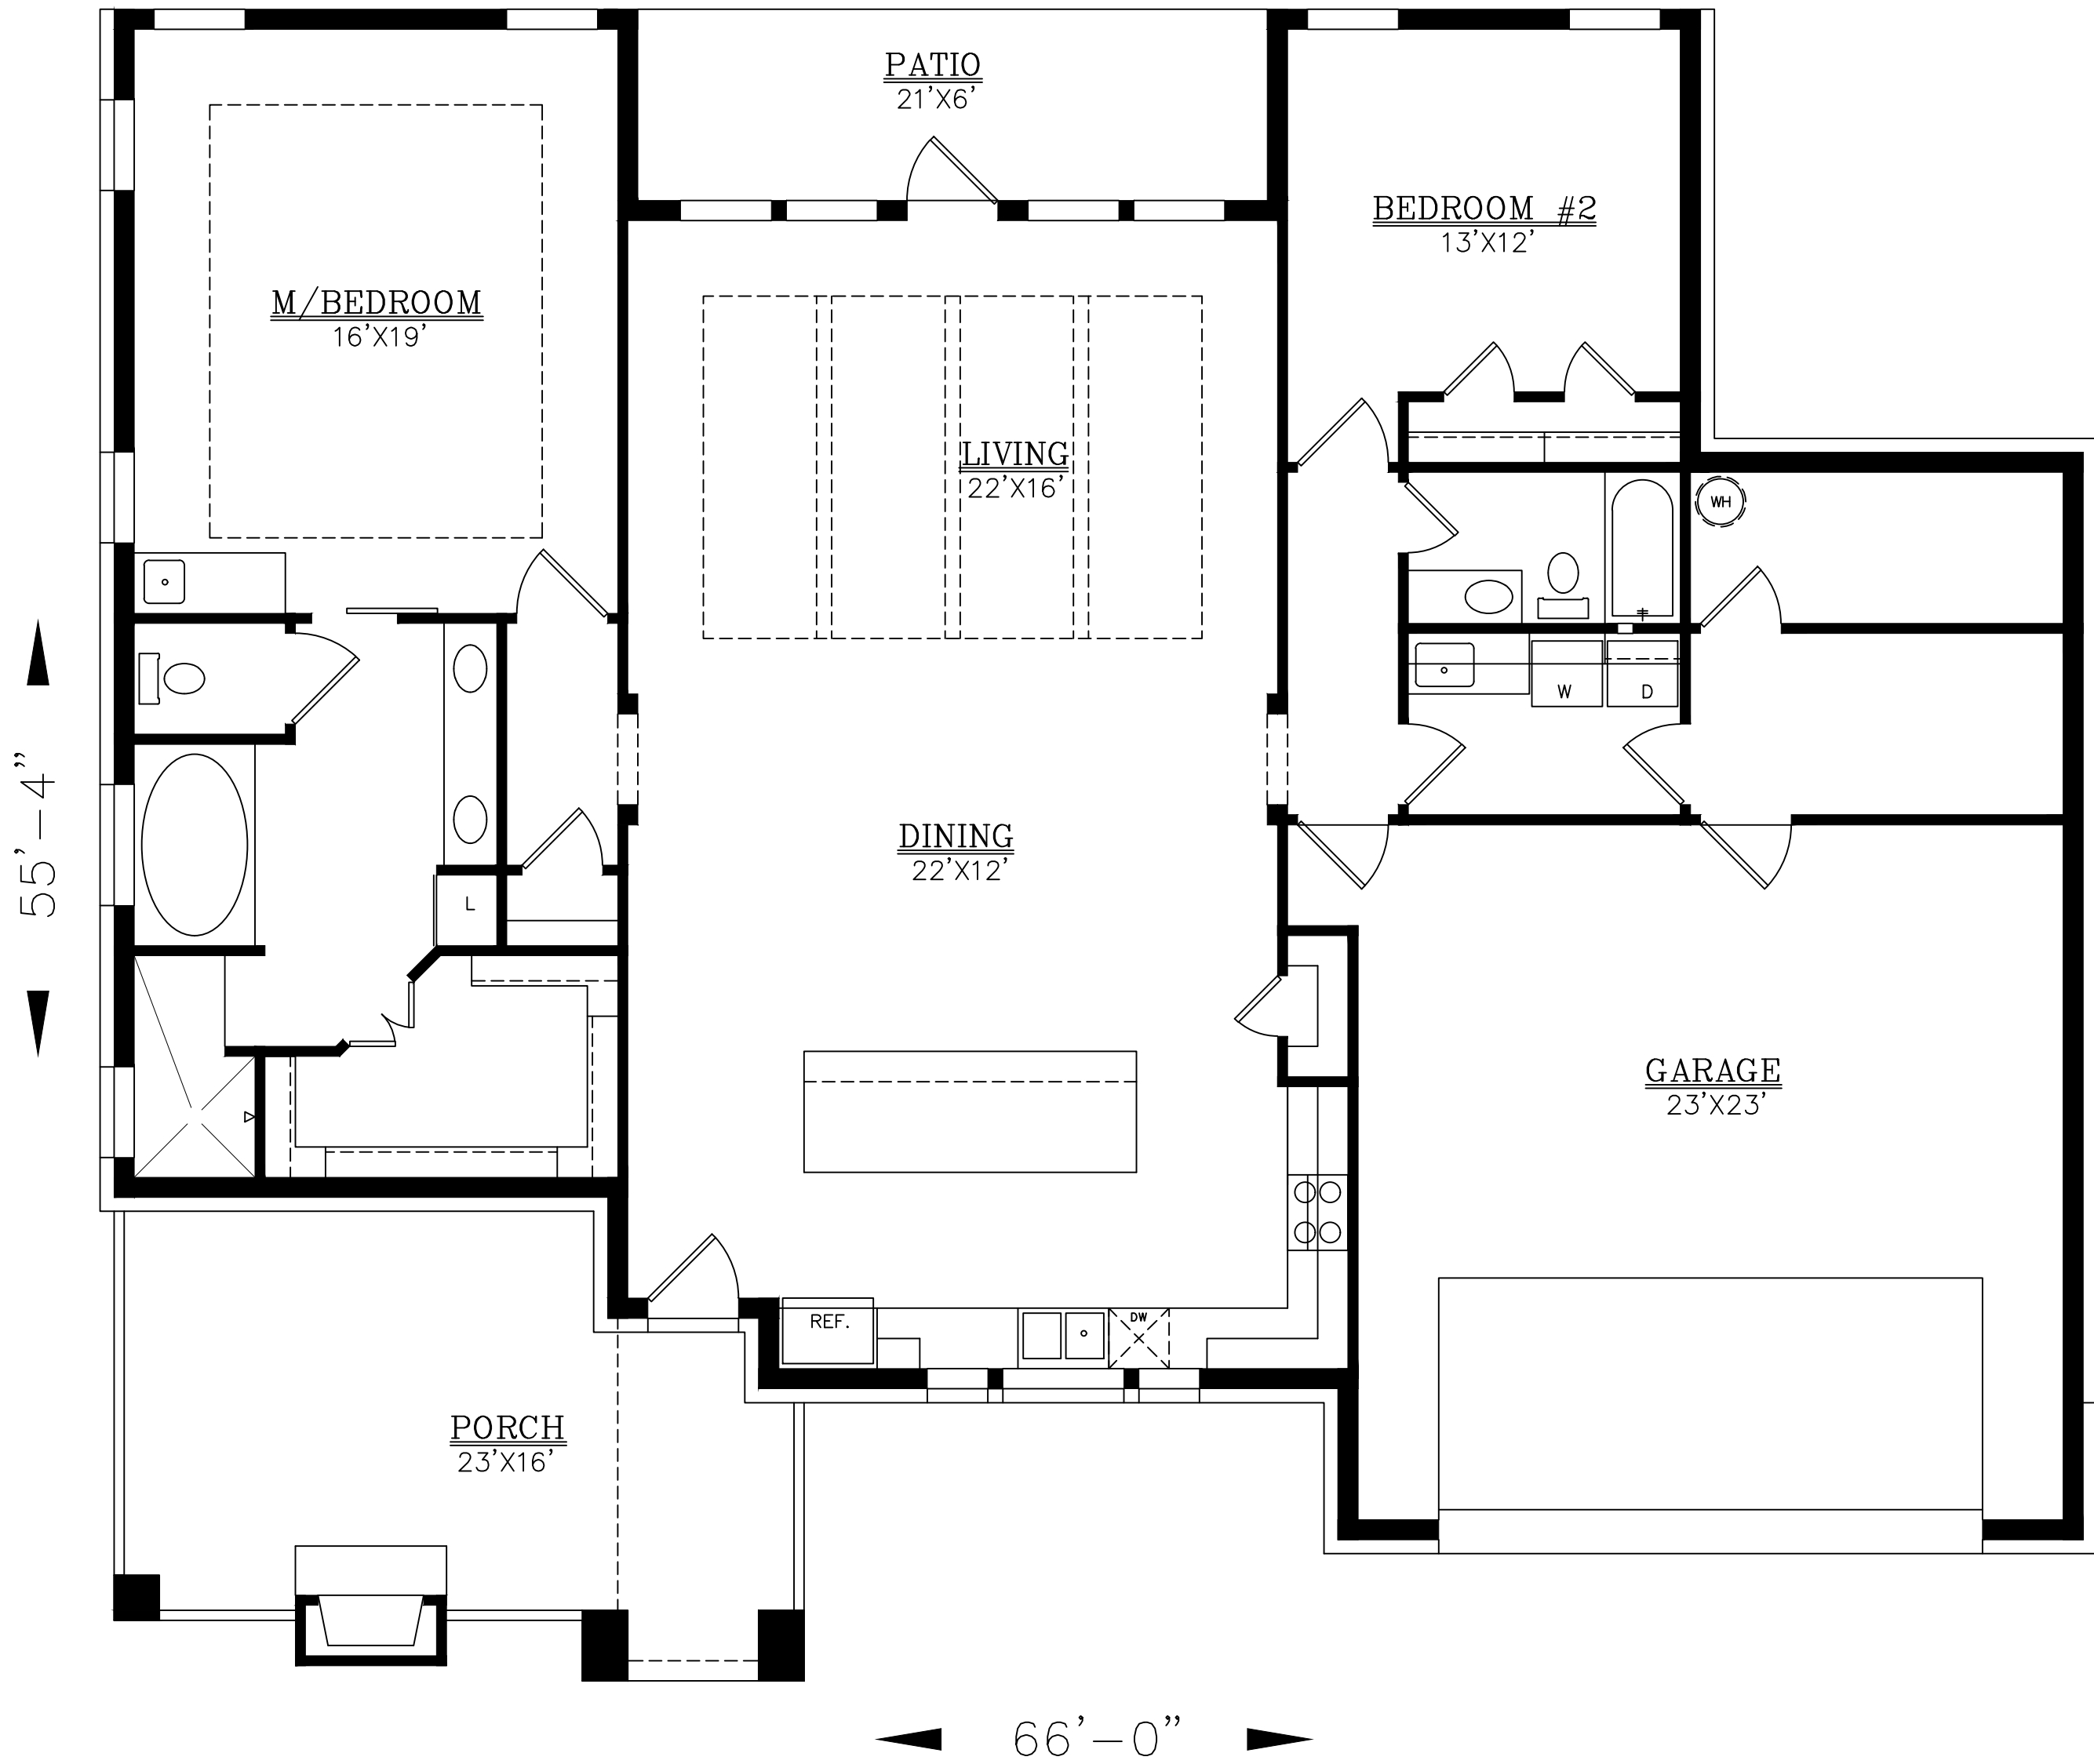

SQUARE FOOTAGE:

LIVING	=	2145
GARAGE	=	604
PATIO	=	299
PORCH	=	132

DRAWINGS, PLANS AND SKETCHES ARE THE PROPERTY OF BRIAN SMITH DESIGNERS. PURCHASER'S RIGHT IS CONDITIONAL AND LIMITED TO A ONE TIME USE TO CONSTRUCT A SINGLE PROJECT. PRELIMINARY SKETCHES ARE PROHIBITED AS CONSTRUCTION DRAWINGS. UNAUTHORIZED USE OR REPRODUCTION OF THESE PLANS AND SKETCHES ARE STRICTLY PROHIBITED. VIOLATORS WILL BE PROSECUTED.