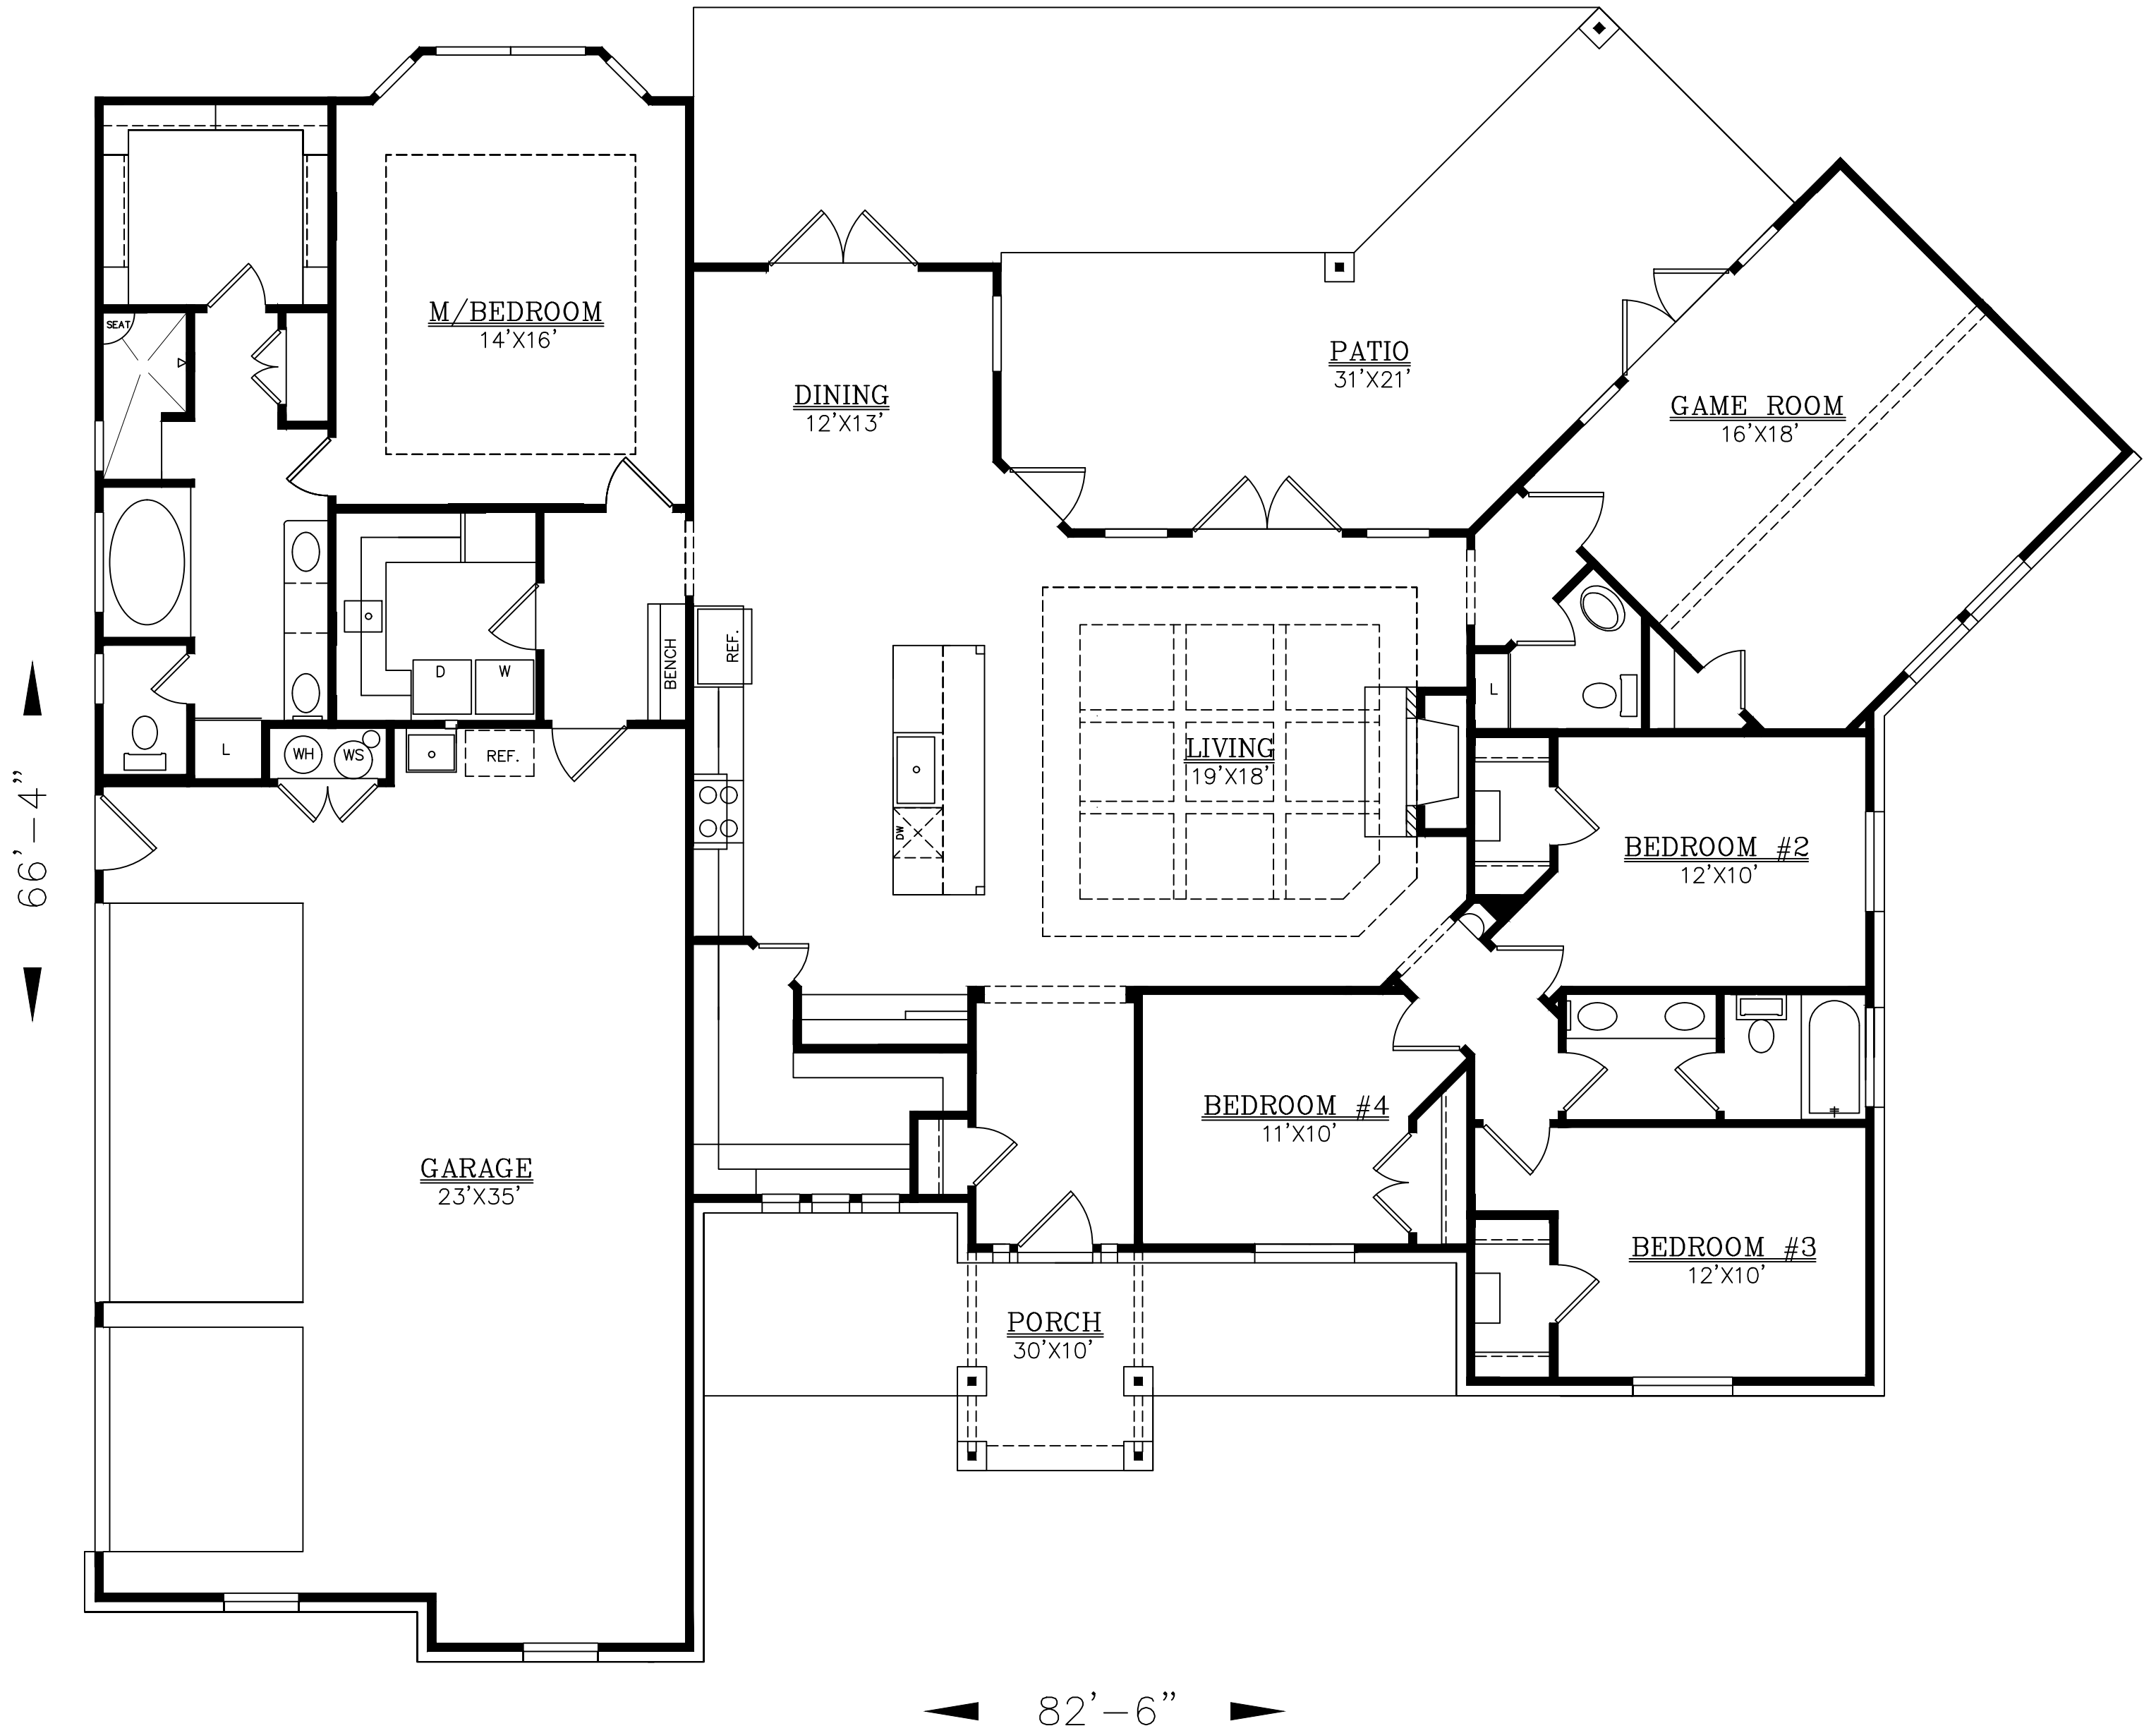

SQUARE FOOTAGE:

LIVING	=	2502
GARAGE	=	858
PATIO	=	358
PORCH	=	205

DRAWINGS, PLANS AND SKETCHES ARE THE PROPERTY OF BRIAN SMITH DESIGNERS. PURCHASER'S RIGHT IS CONDITIONAL AND LIMITED TO A ONE TIME USE TO CONSTRUCT A SINGLE PROJECT. PRELIMINARY SKETCHES ARE PROHIBITED AS CONSTRUCTION DRAWINGS. UNAUTHORIZED USE OR REPRODUCTION OF THESE PLANS AND SKETCHES ARE STRICTLY PROHIBITED. VIOLATORS WILL BE PROSECUTED.