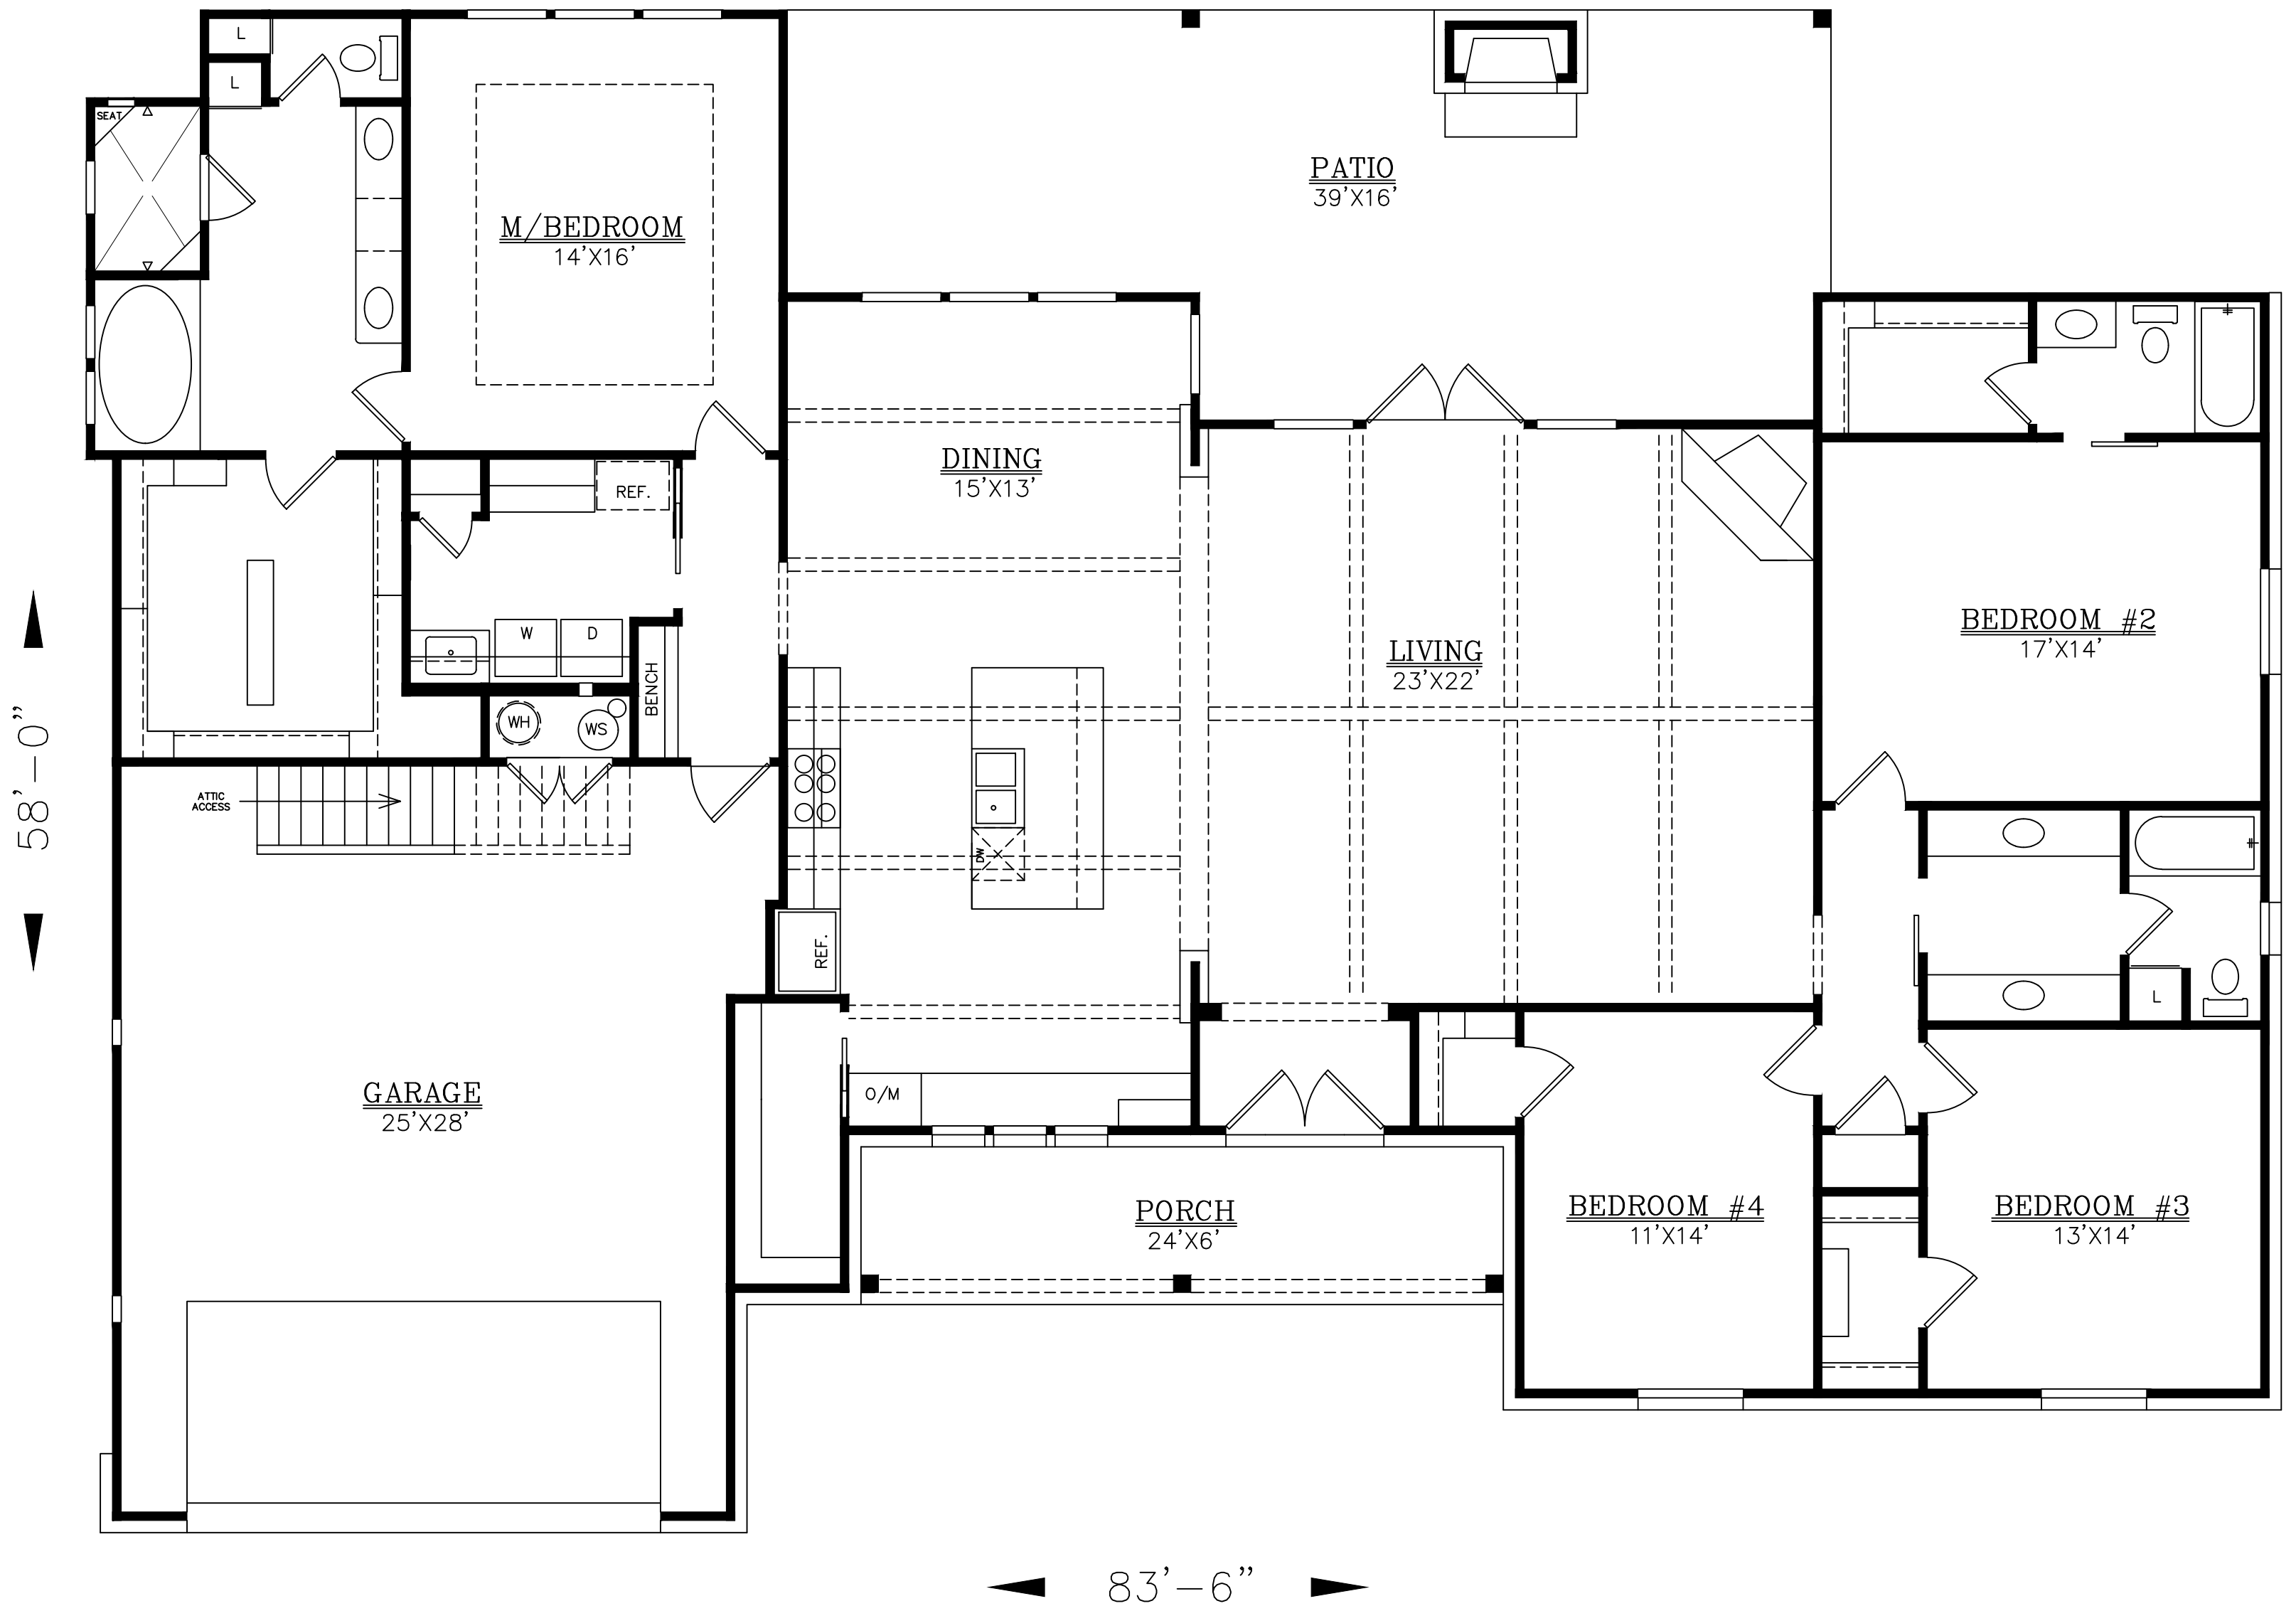

**SQUARE FOOTAGE:**

LIVING	=	2816
GARAGE	=	704
PATIO	=	539
PORCH	=	146

DRAWINGS, PLANS AND SKETCHES ARE THE PROPERTY OF BRIAN SMITH DESIGNERS. PURCHASER'S RIGHT IS CONDITIONAL AND LIMITED TO A ONE TIME USE TO CONSTRUCT A SINGLE PROJECT. PRELIMINARY SKETCHES ARE PROHIBITED AS CONSTRUCTION DRAWINGS. UNAUTHORIZED USE OR REPRODUCTION OF THESE PLANS AND SKETCHES ARE STRICTLY PROHIBITED. VIOLATORS WILL BE PROSECUTED.