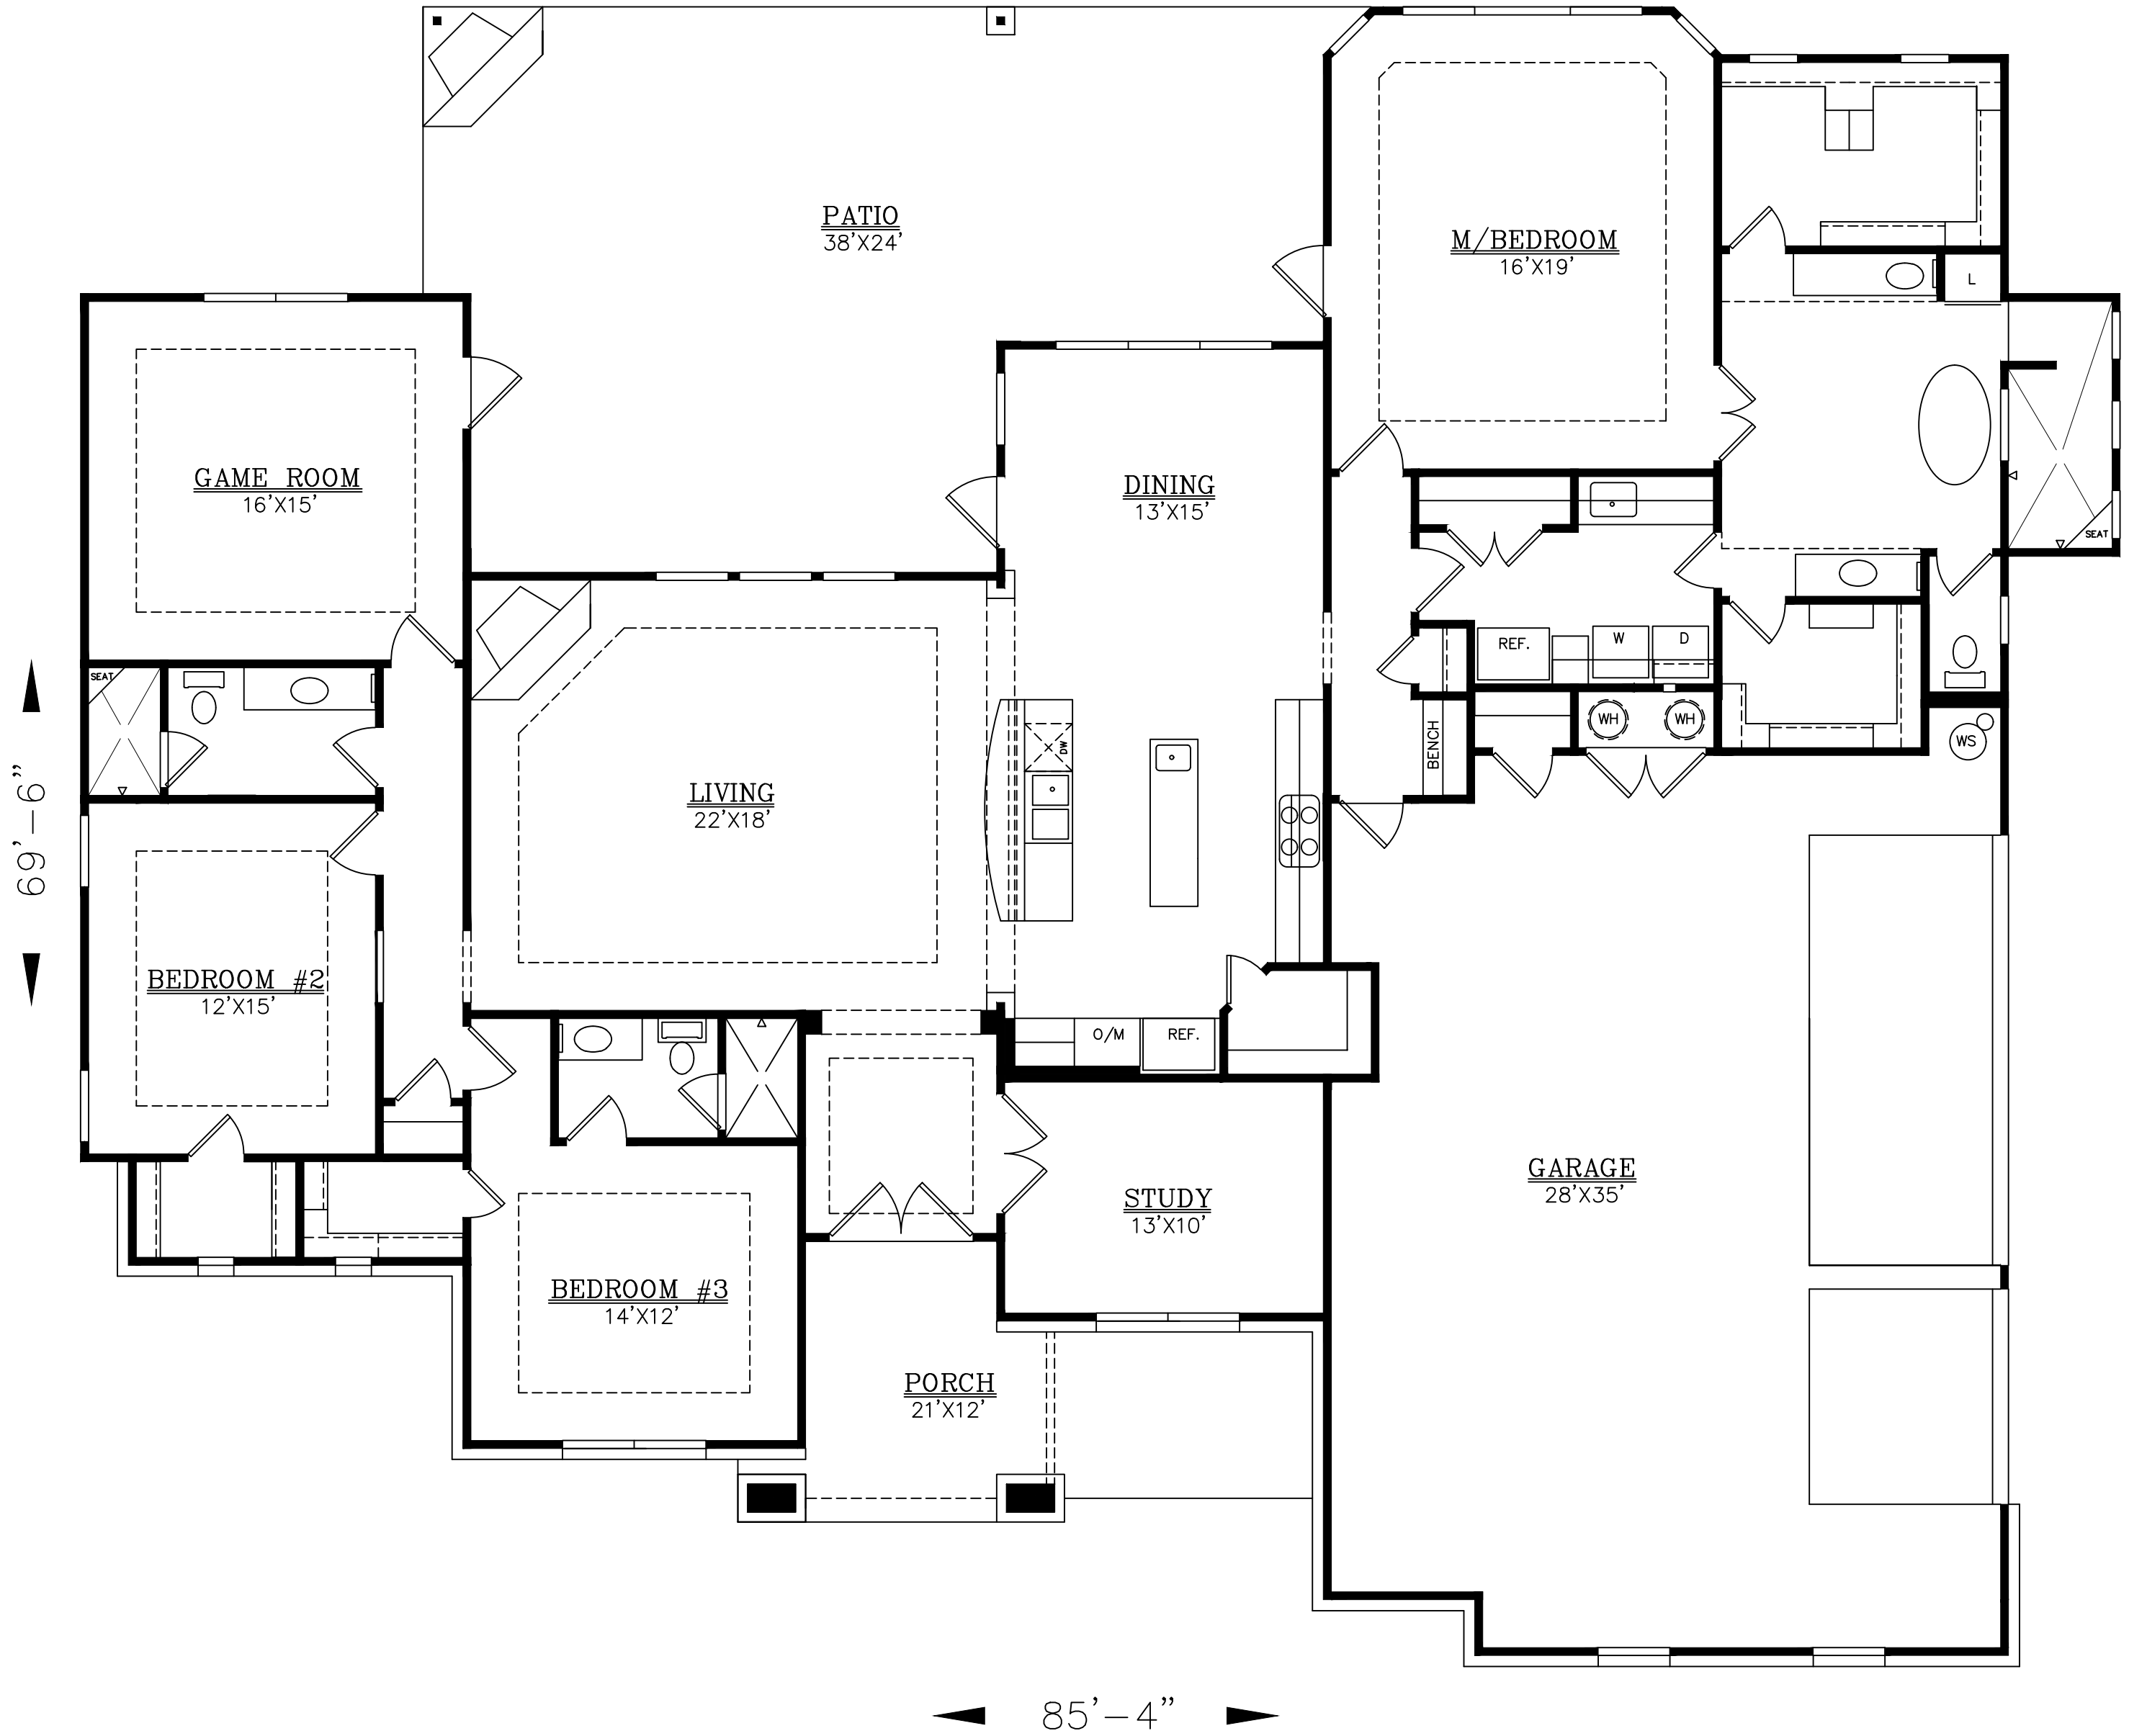

SQUARE FOOTAGE:

LIVING	=	2899
GARAGE	=	1091
PATIO	=	750
PORCH	=	196

DRAWINGS, PLANS AND SKETCHES ARE THE PROPERTY OF BRIAN SMITH DESIGNERS. PURCHASER'S RIGHT IS CONDITIONAL AND LIMITED TO A ONE TIME USE TO CONSTRUCT A SINGLE PROJECT. PRELIMINARY SKETCHES ARE PROHIBITED AS CONSTRUCTION DRAWINGS. UNAUTHORIZED USE OR REPRODUCTION OF THESE PLANS AND SKETCHES ARE STRICTLY PROHIBITED. VIOLATORS WILL BE PROSECUTED.