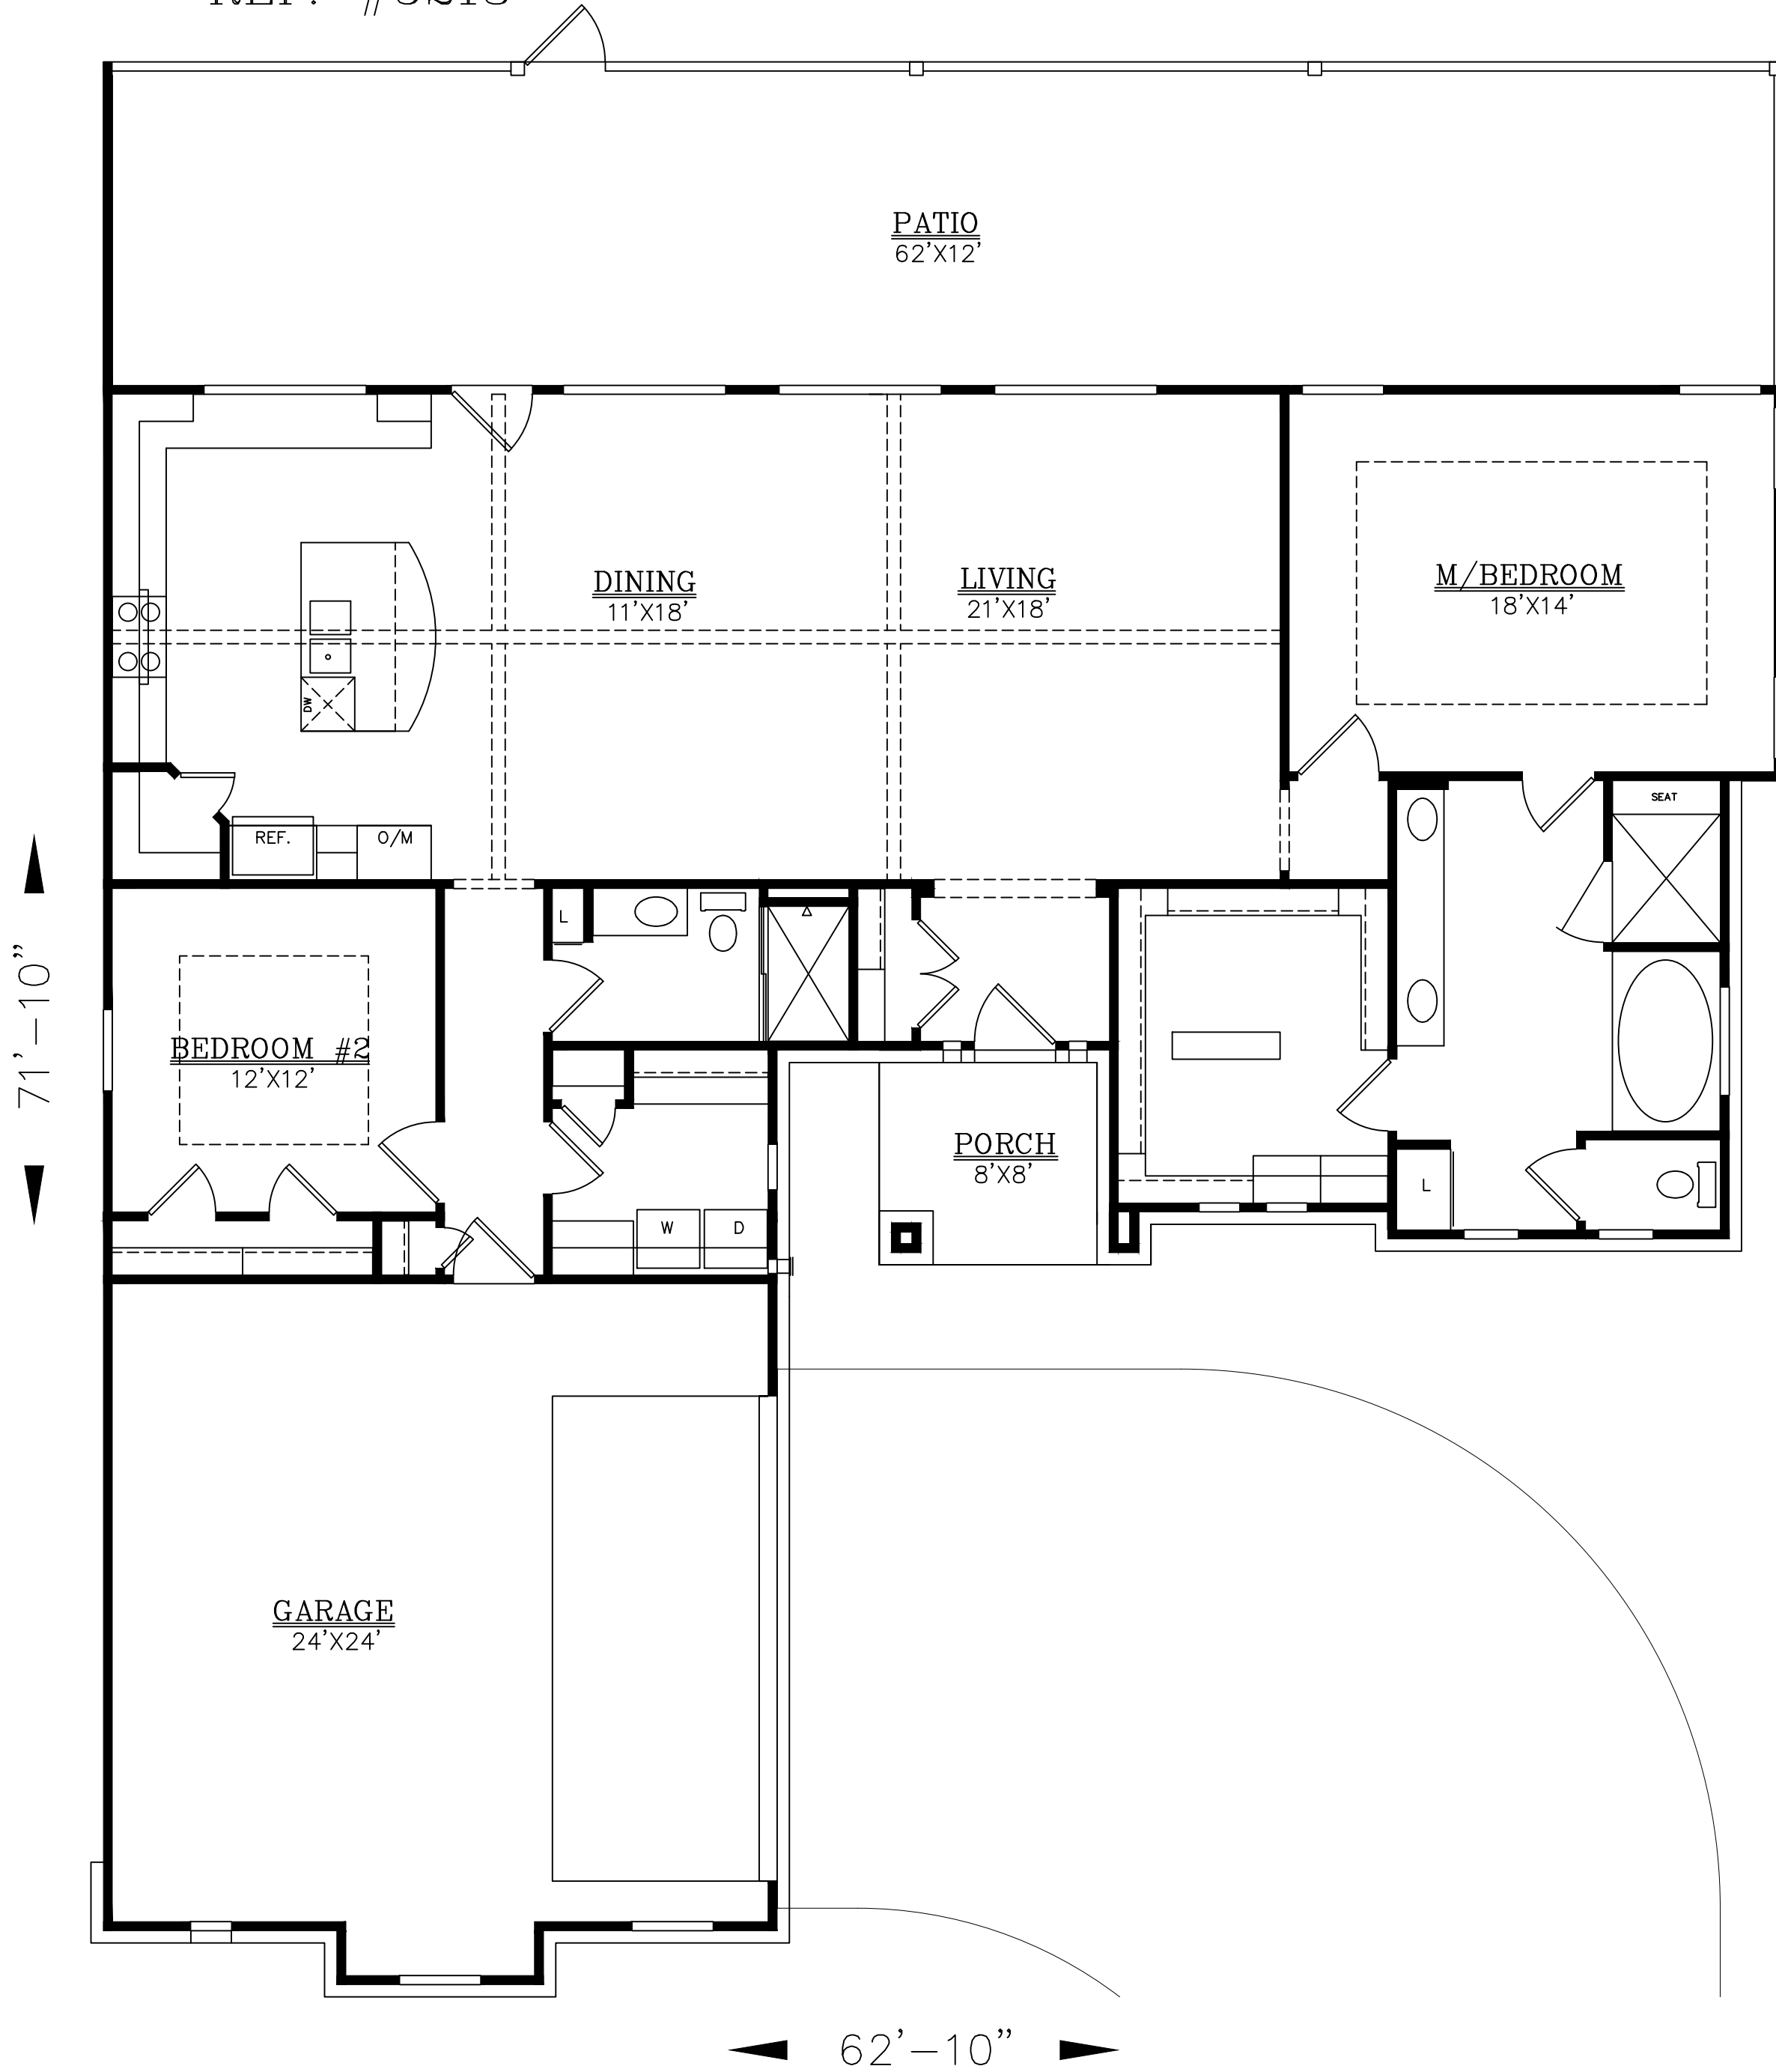

SQUARE FOOTAGE:

LIVING	=	1916
GARAGE	=	641
SCREEN PATIO	=	748
PORCH	=	64

DRAWINGS, PLANS AND SKETCHES ARE THE PROPERTY OF BRIAN SMITH DESIGNERS. PURCHASER'S RIGHT IS CONDITIONAL AND LIMITED TO A ONE TIME USE TO CONSTRUCT A SINGLE PROJECT. PRELIMINARY SKETCHES ARE PROHIBITED AS CONSTRUCTION DRAWINGS. UNAUTHORIZED USE OR REPRODUCTION OF THESE PLANS AND SKETCHES ARE STRICTLY PROHIBITED. VIOLATORS WILL BE PROSECUTED.