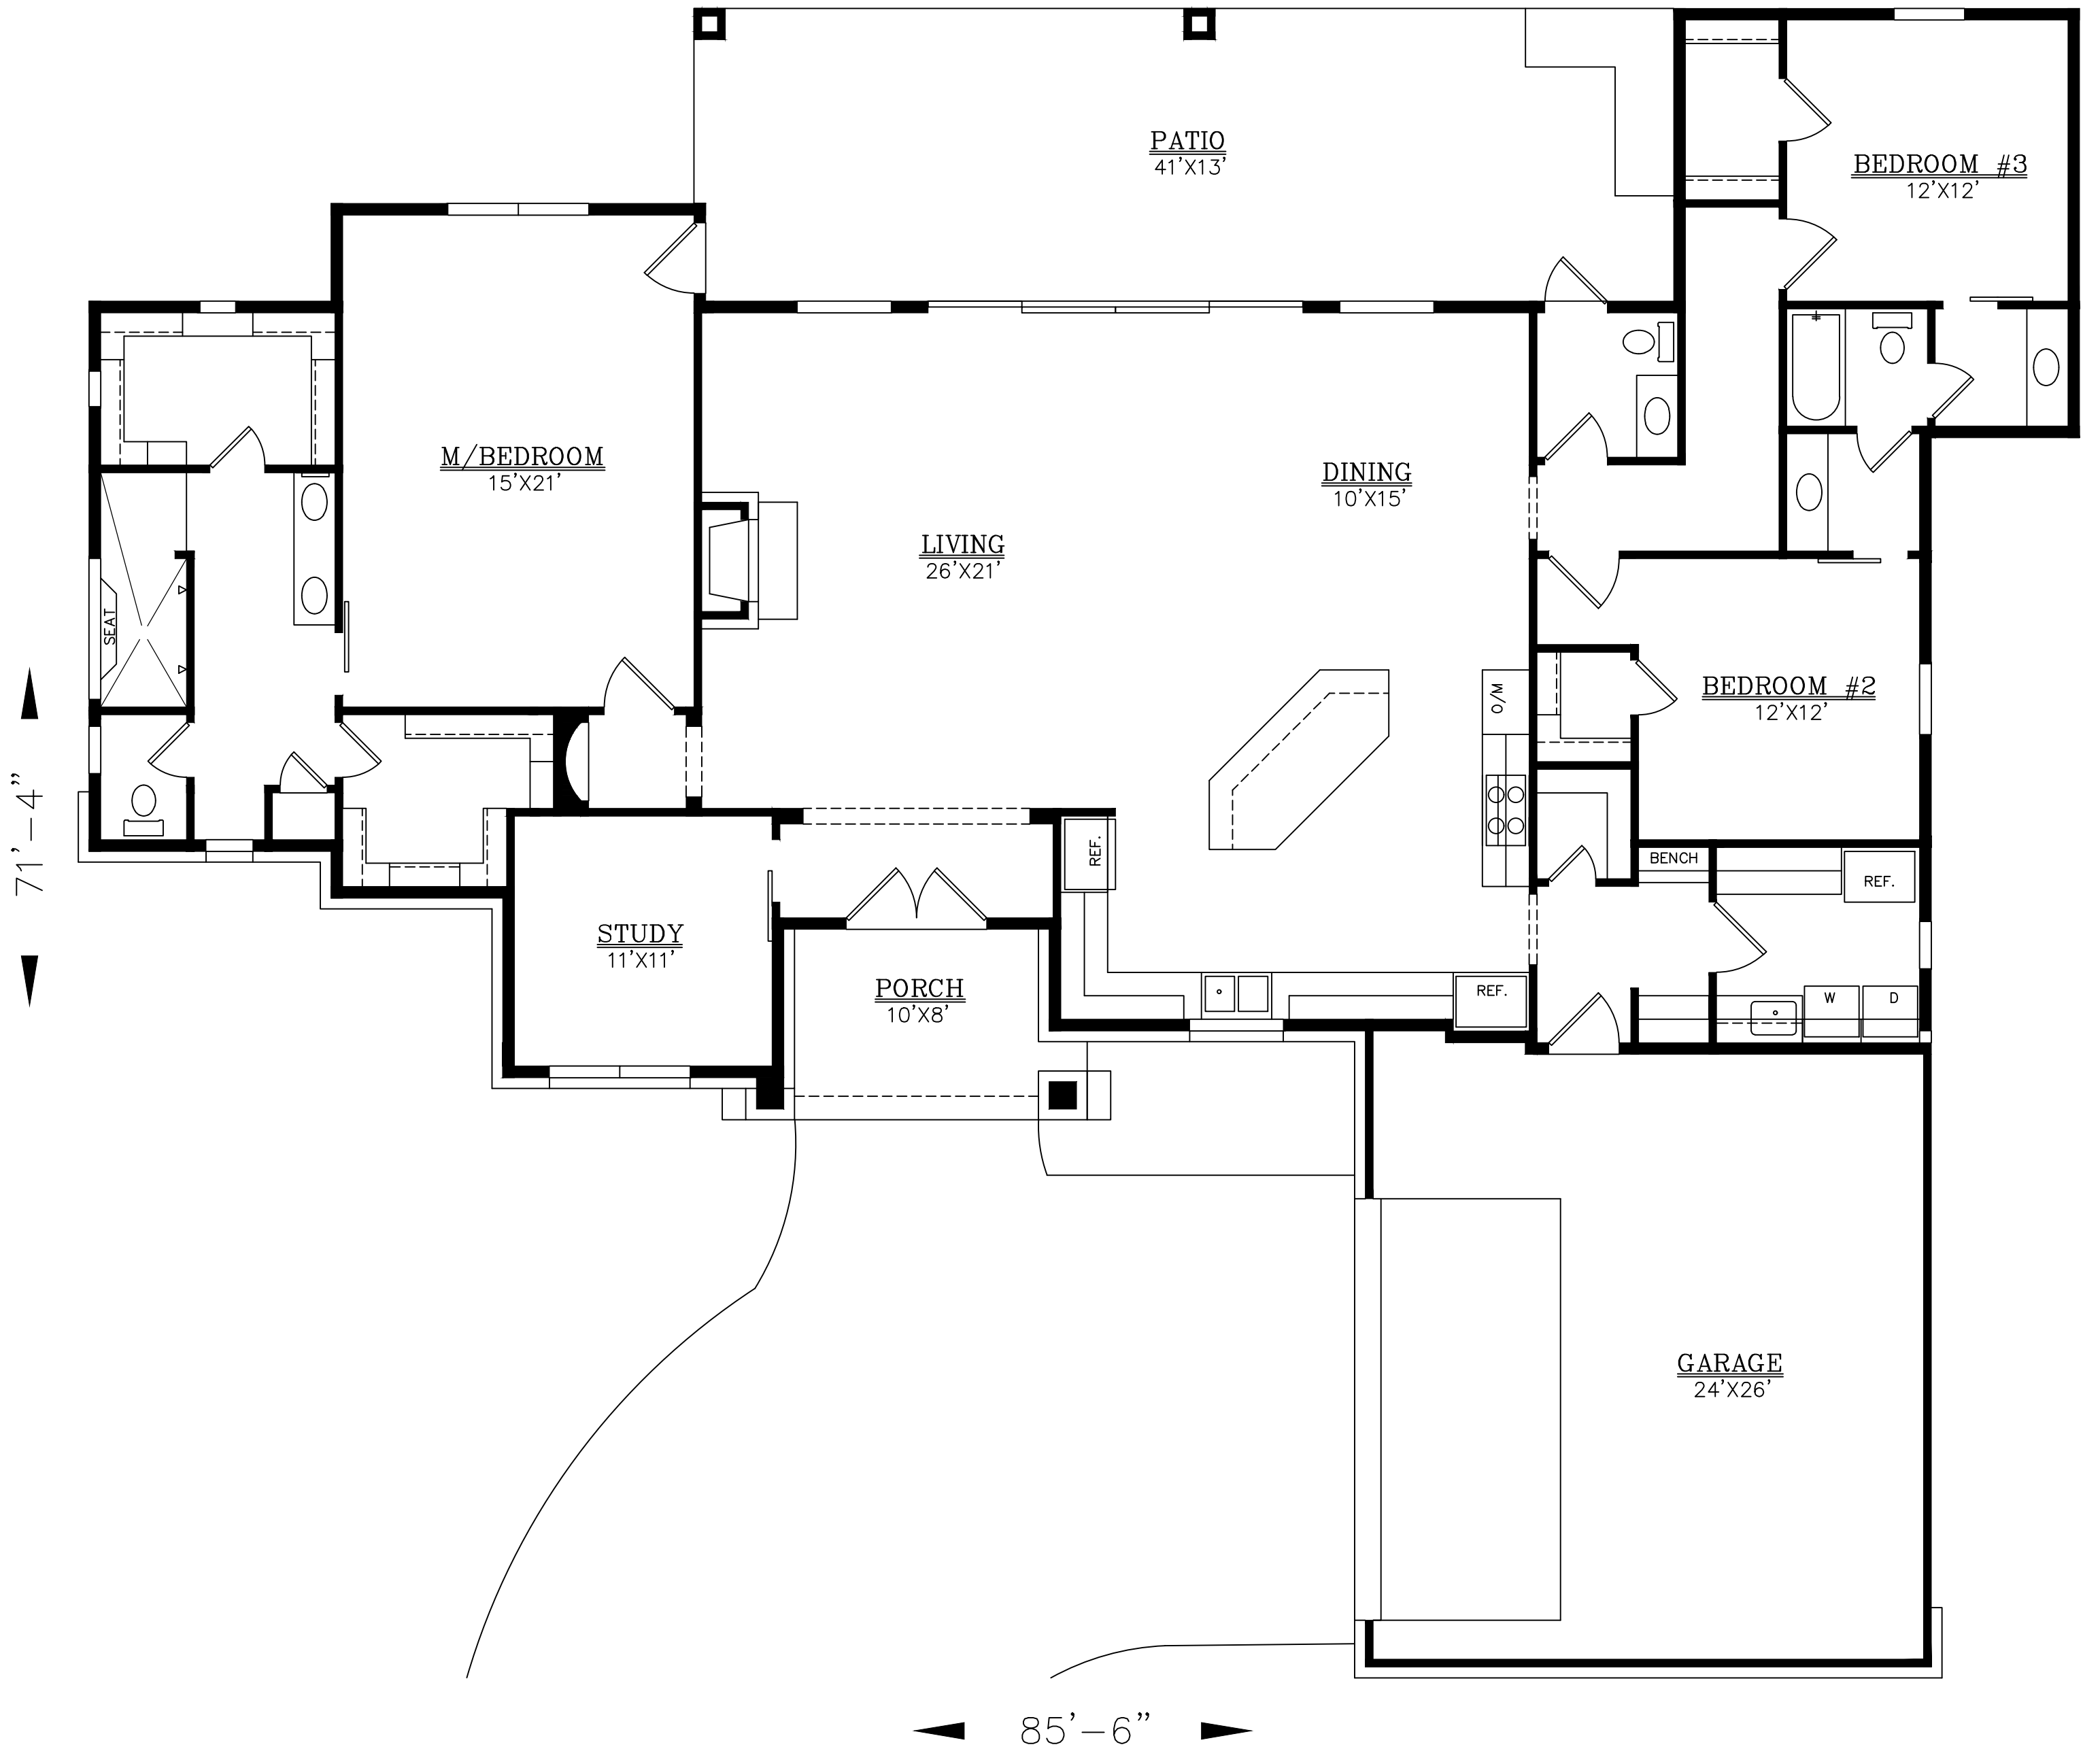

**SQUARE FOOTAGE:**

LIVING	=	2676
GARAGE	=	662
PATIO	=	521
PORCH	=	98

DRAWINGS, PLANS AND SKETCHES ARE THE PROPERTY OF BRIAN SMITH DESIGNERS. PURCHASER'S RIGHT IS CONDITIONAL AND LIMITED TO A ONE TIME USE TO CONSTRUCT A SINGLE PROJECT. PRELIMINARY SKETCHES ARE PROHIBITED AS CONSTRUCTION DRAWINGS. UNAUTHORIZED USE OR REPRODUCTION OF THESE PLANS AND SKETCHES ARE STRICTLY PROHIBITED. VIOLATORS WILL BE PROSECUTED.