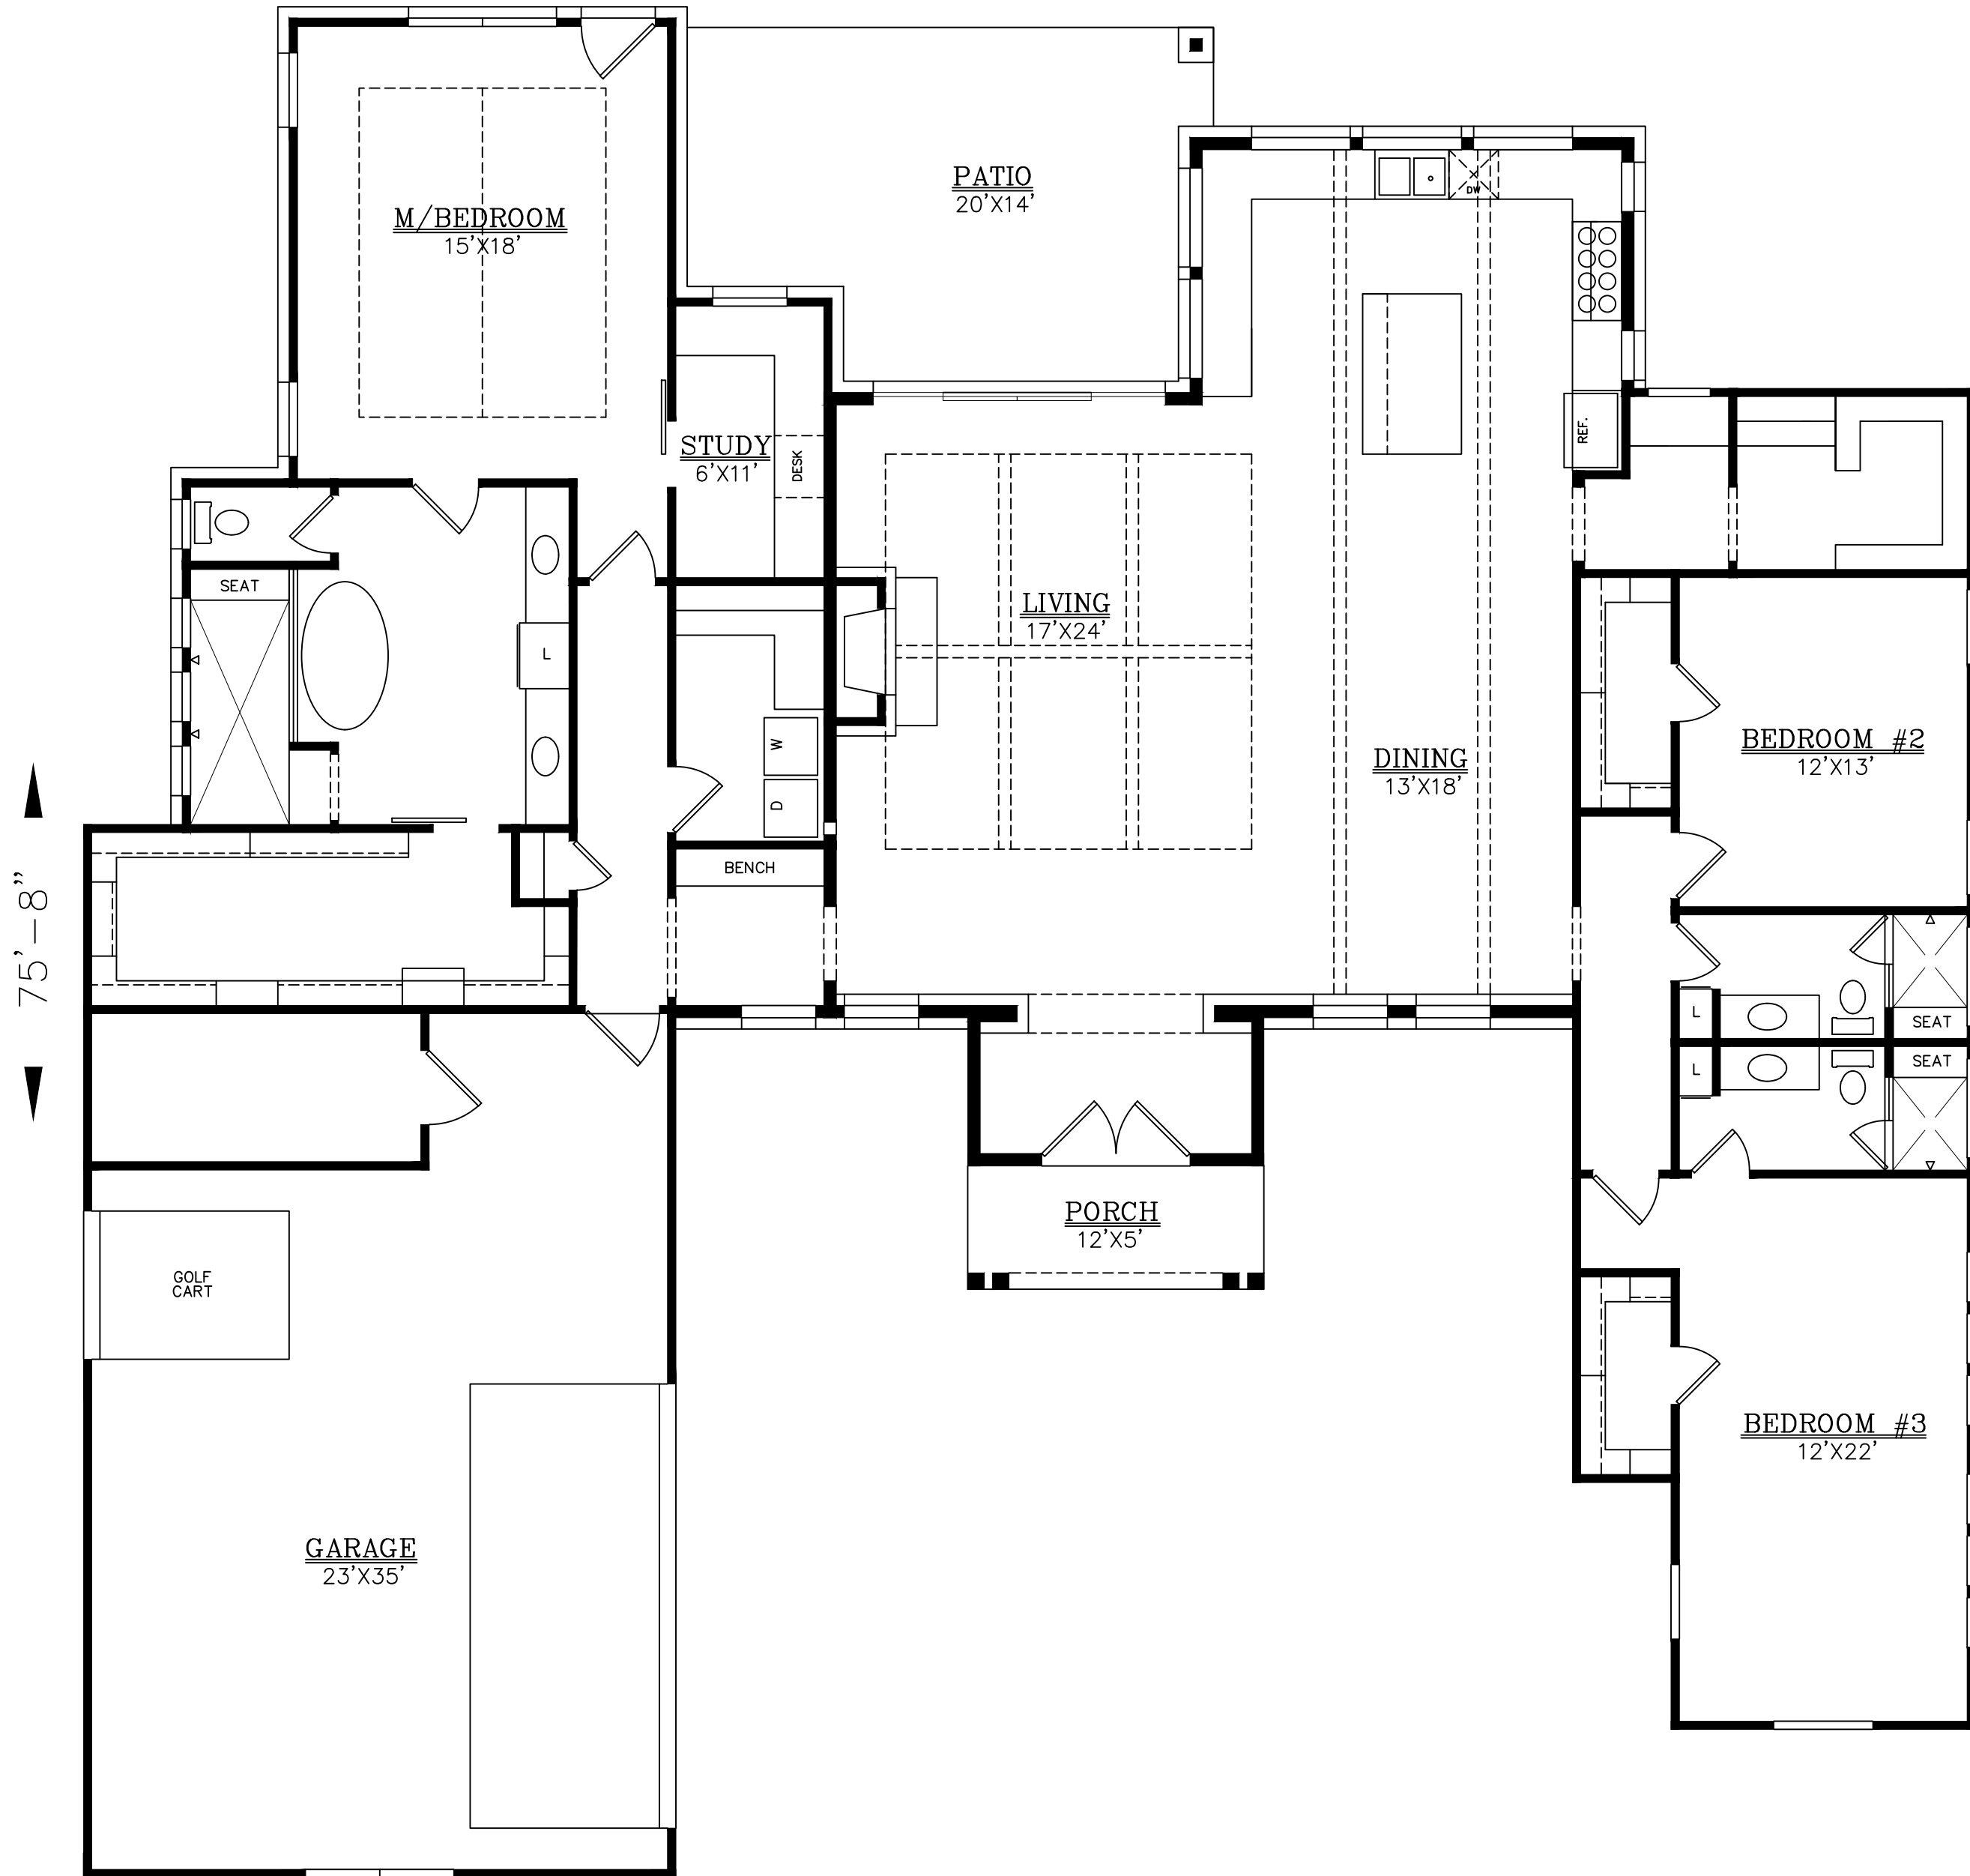

SQUARE FOOTAGE:

LIVING	=	2876
GARAGE	=	840
PATIO	=	267
PORCH	=	60

75'-8"

76'-8"

DRAWINGS, PLANS AND SKETCHES ARE THE PROPERTY OF BRIAN SMITH DESIGNERS. PURCHASER'S RIGHT IS CONDITIONAL AND LIMITED TO A ONE TIME USE TO CONSTRUCT A SINGLE PROJECT. PRELIMINARY SKETCHES ARE PROHIBITED AS CONSTRUCTION DRAWINGS. UNAUTHORIZED USE OR REPRODUCTION OF THESE PLANS AND SKETCHES ARE STRICTLY PROHIBITED. VIOLATORS WILL BE PROSECUTED.