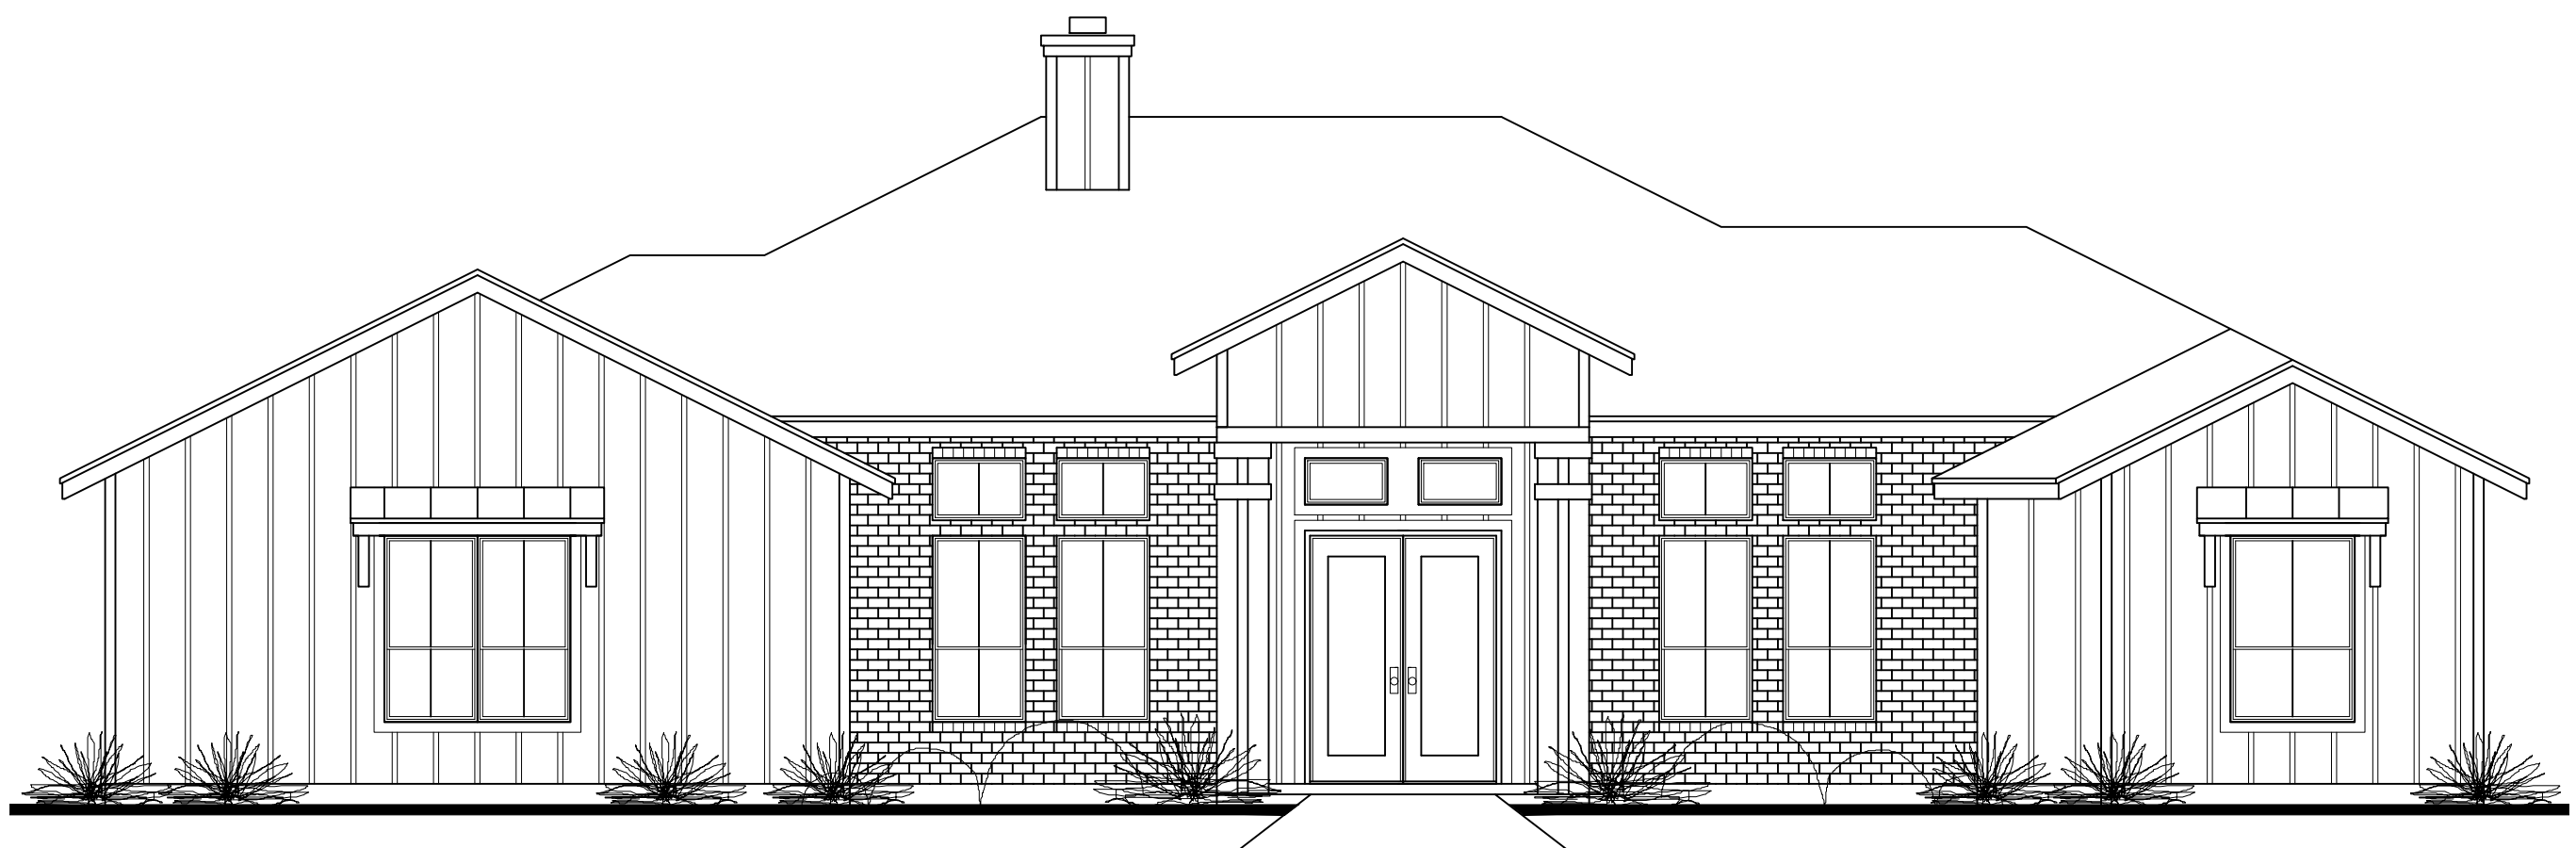

SQUARE FOOTAGE:

LIVING	=	2876
GARAGE	=	840
PATIO	=	267
PORCH	=	60

75'-8"

76'-8"

DRAWINGS, PLANS AND SKETCHES ARE THE PROPERTY OF BRIAN SMITH DESIGNERS. PURCHASER'S RIGHT IS CONDITIONAL AND LIMITED TO A ONE TIME USE TO CONSTRUCT A SINGLE PROJECT. PRELIMINARY SKETCHES ARE PROHIBITED AS CONSTRUCTION DRAWINGS. UNAUTHORIZED USE OR REPRODUCTION OF THESE PLANS AND SKETCHES ARE STRICTLY PROHIBITED. VIOLATORS WILL BE PROSECUTED.