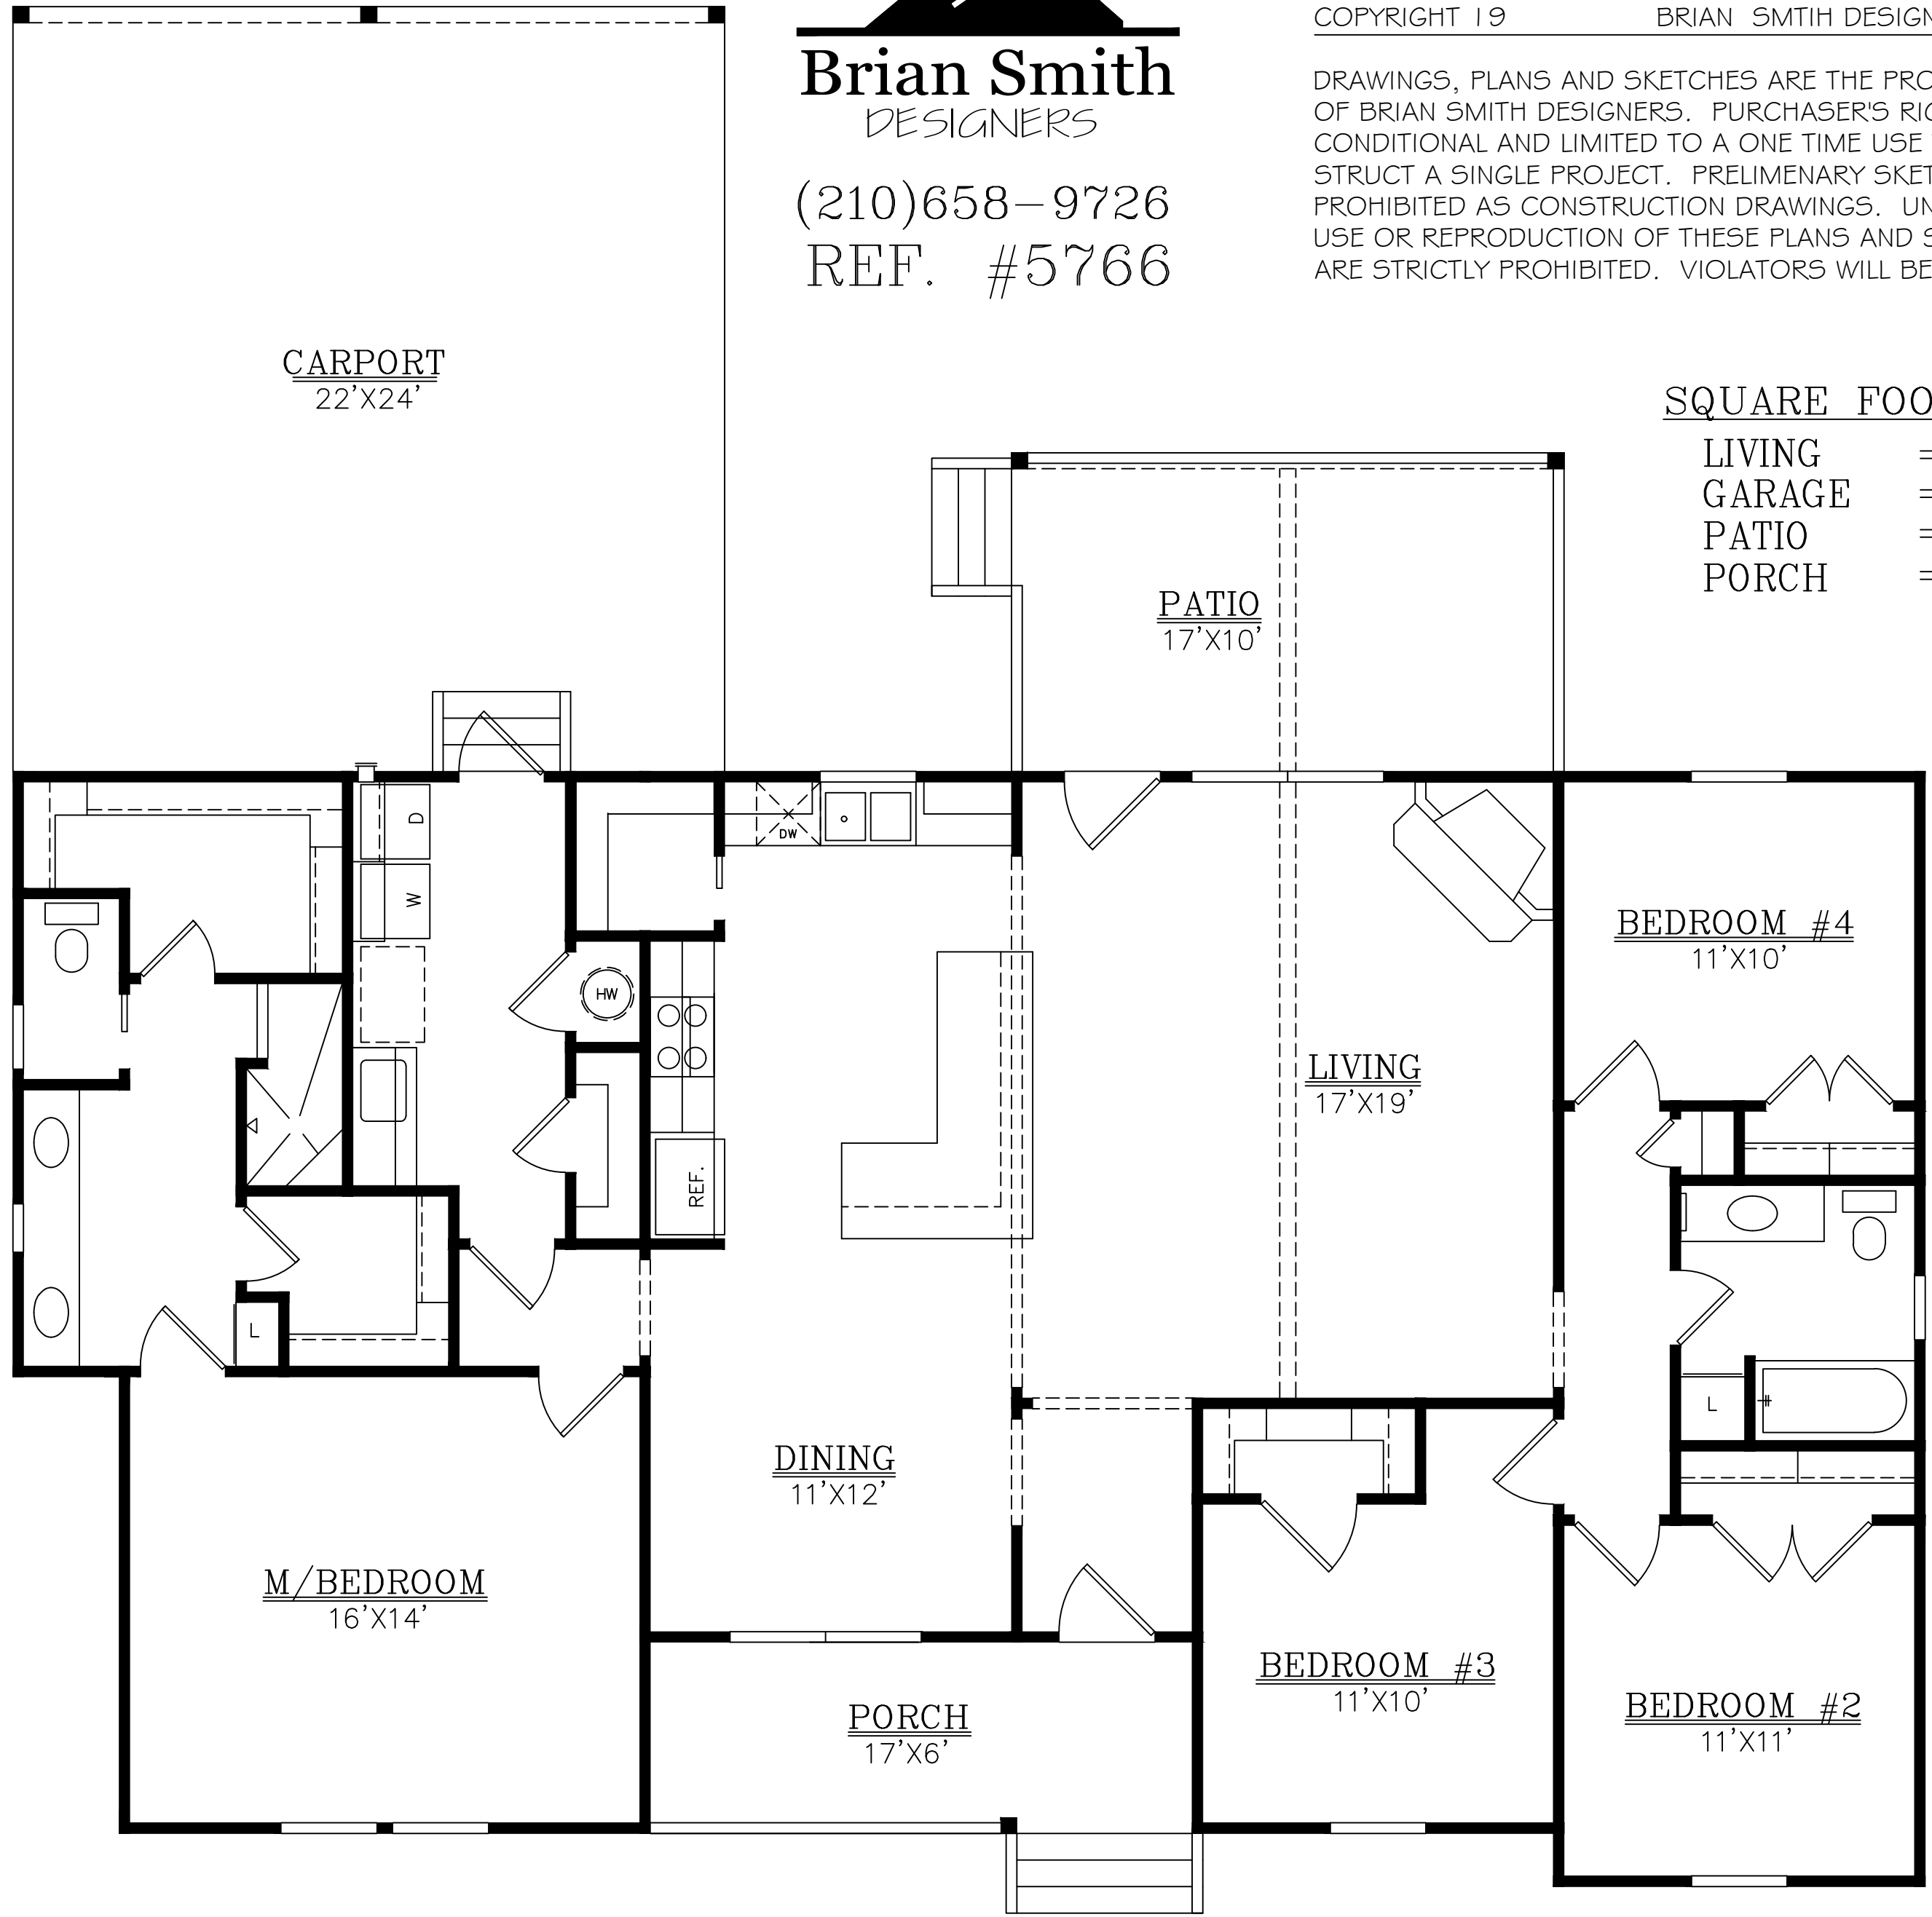

59'-0"

SQUARE FOOTAGE:

LIVING	=	1870
GARAGE	=	536
PATIO	=	173
PORCH	=	102

60'-0"