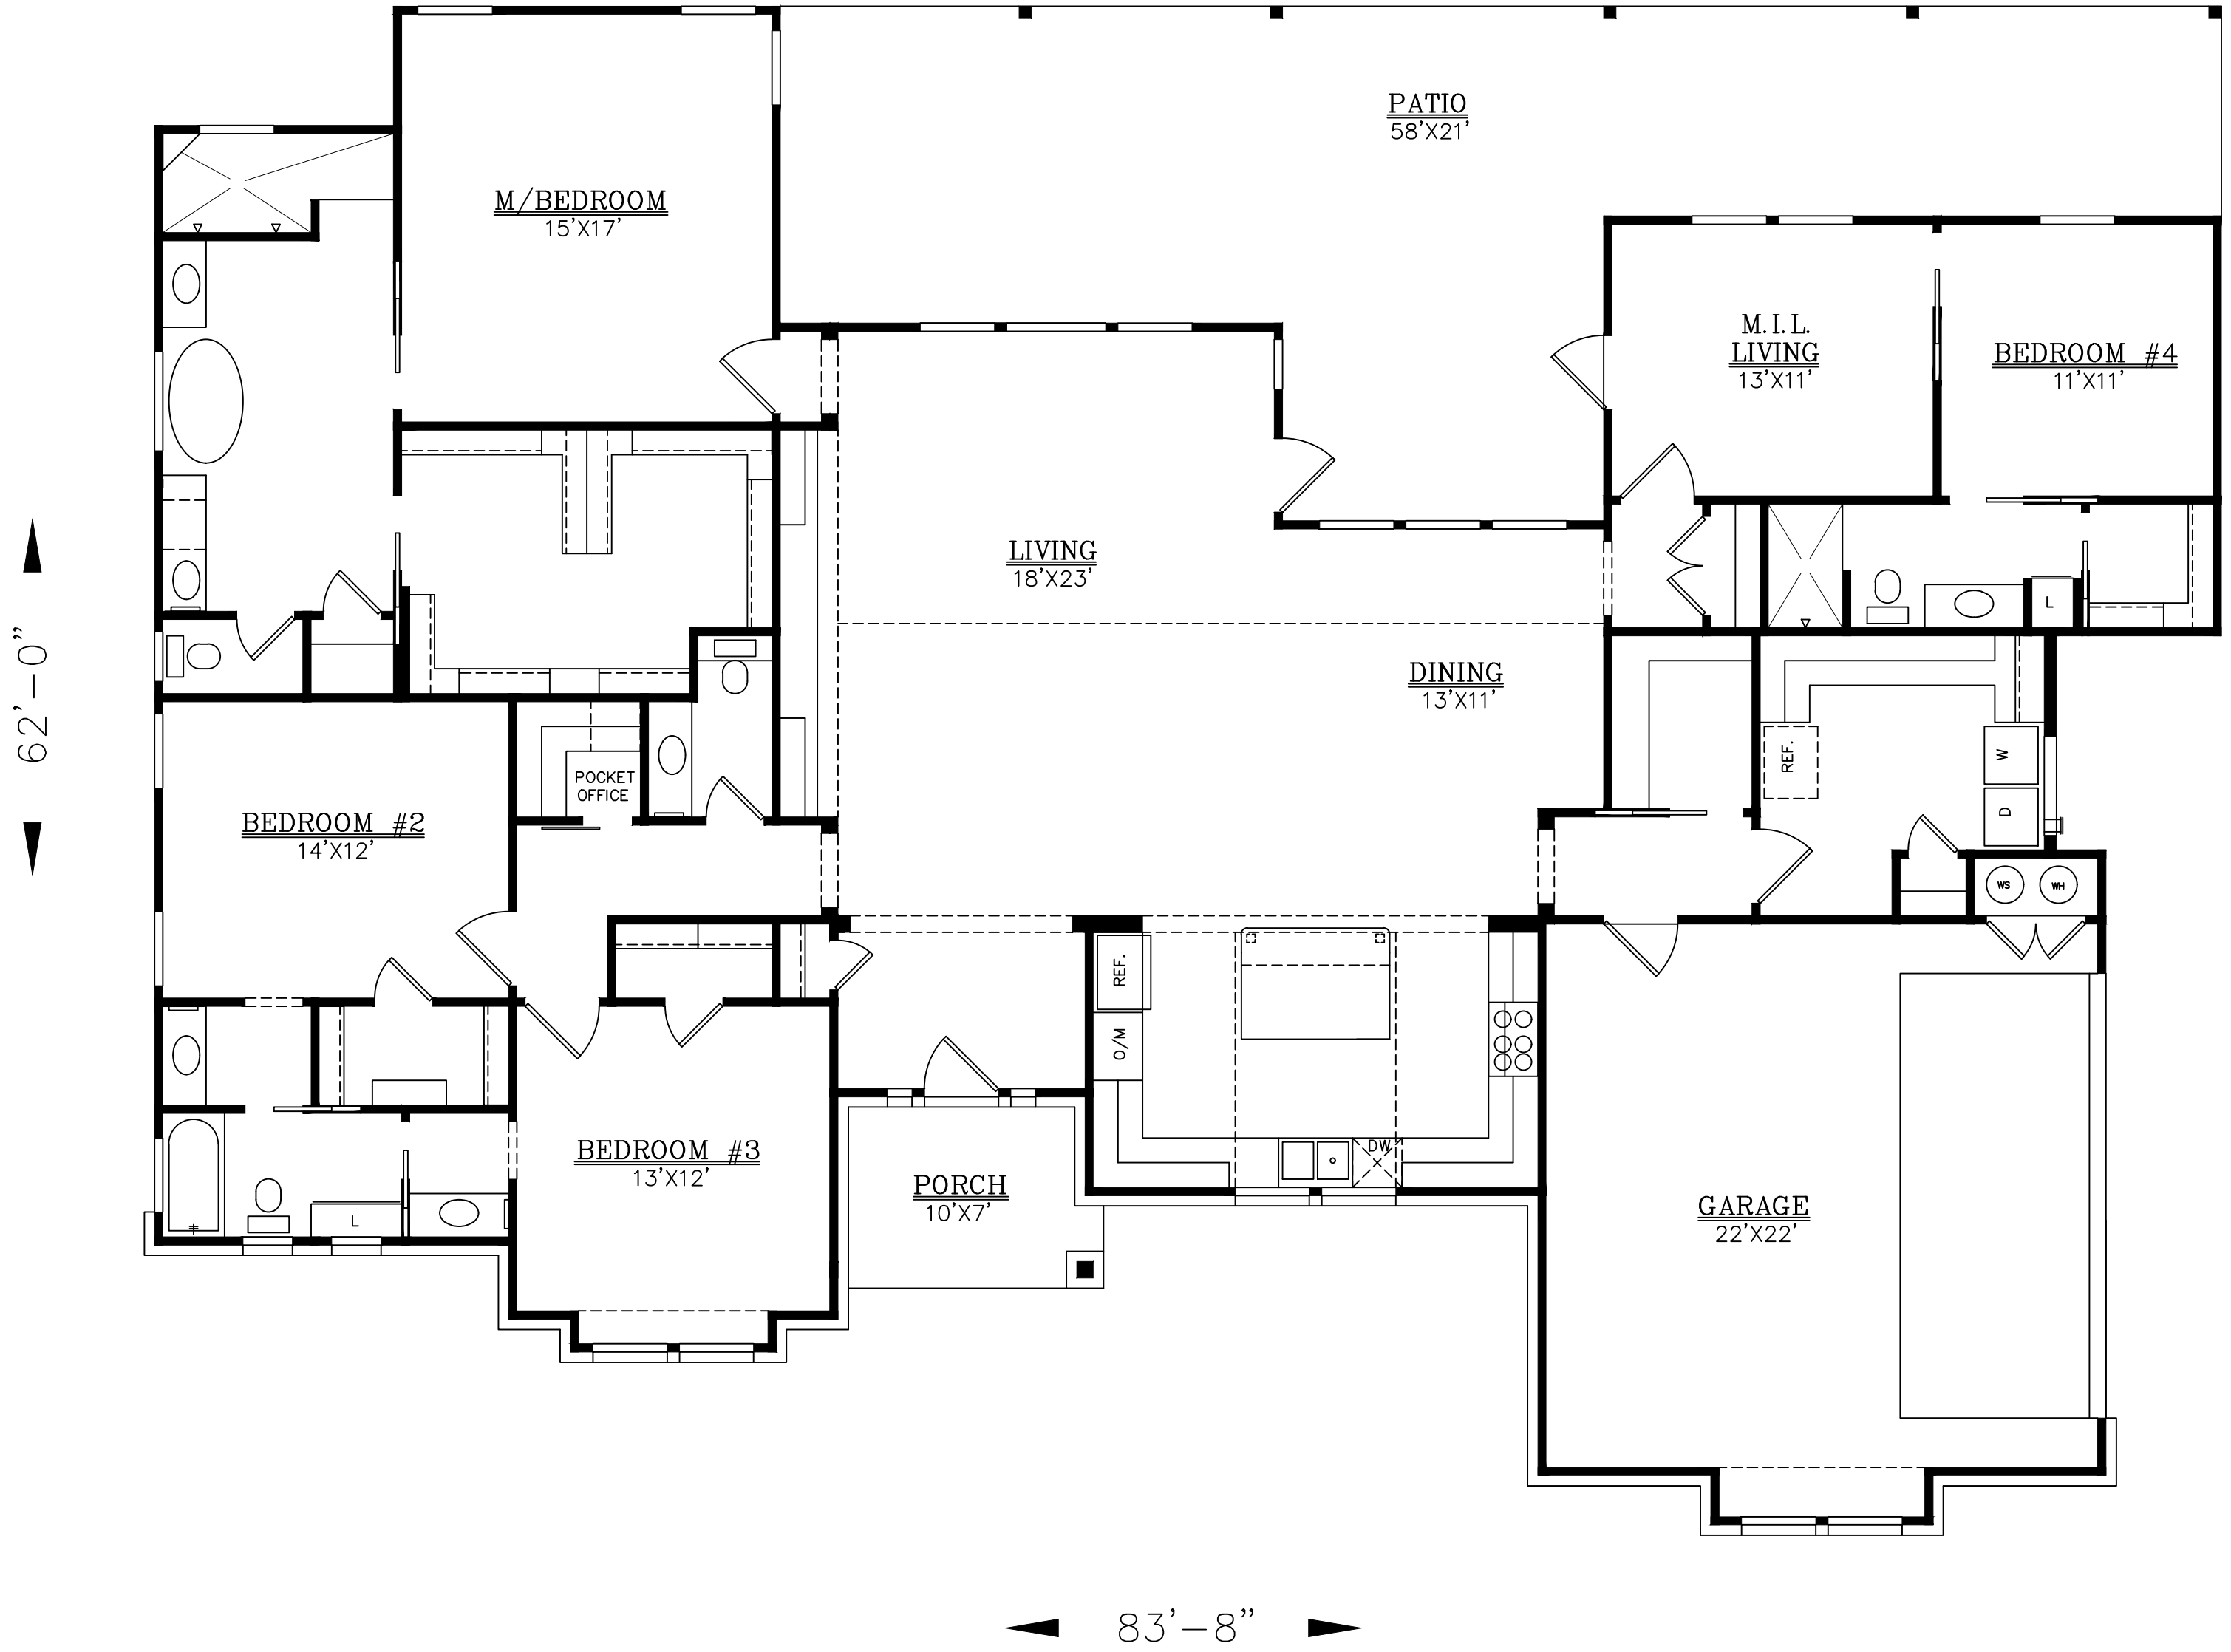

SQUARE FOOTAGE:

LIVING = 2950
GARAGE = 560
PATIO = 744
PORCH = 71

DRAWINGS, PLANS AND SKETCHES ARE THE PROPERTY OF BRIAN SMITH DESIGNERS. PURCHASER'S RIGHT IS CONDITIONAL AND LIMITED TO A ONE TIME USE TO CONSTRUCT A SINGLE PROJECT. PRELIMINARY SKETCHES ARE PROHIBITED AS CONSTRUCTION DRAWINGS. UNAUTHORIZED USE OR REPRODUCTION OF THESE PLANS AND SKETCHES ARE STRICTLY PROHIBITED. VIOLATORS WILL BE PROSECUTED.