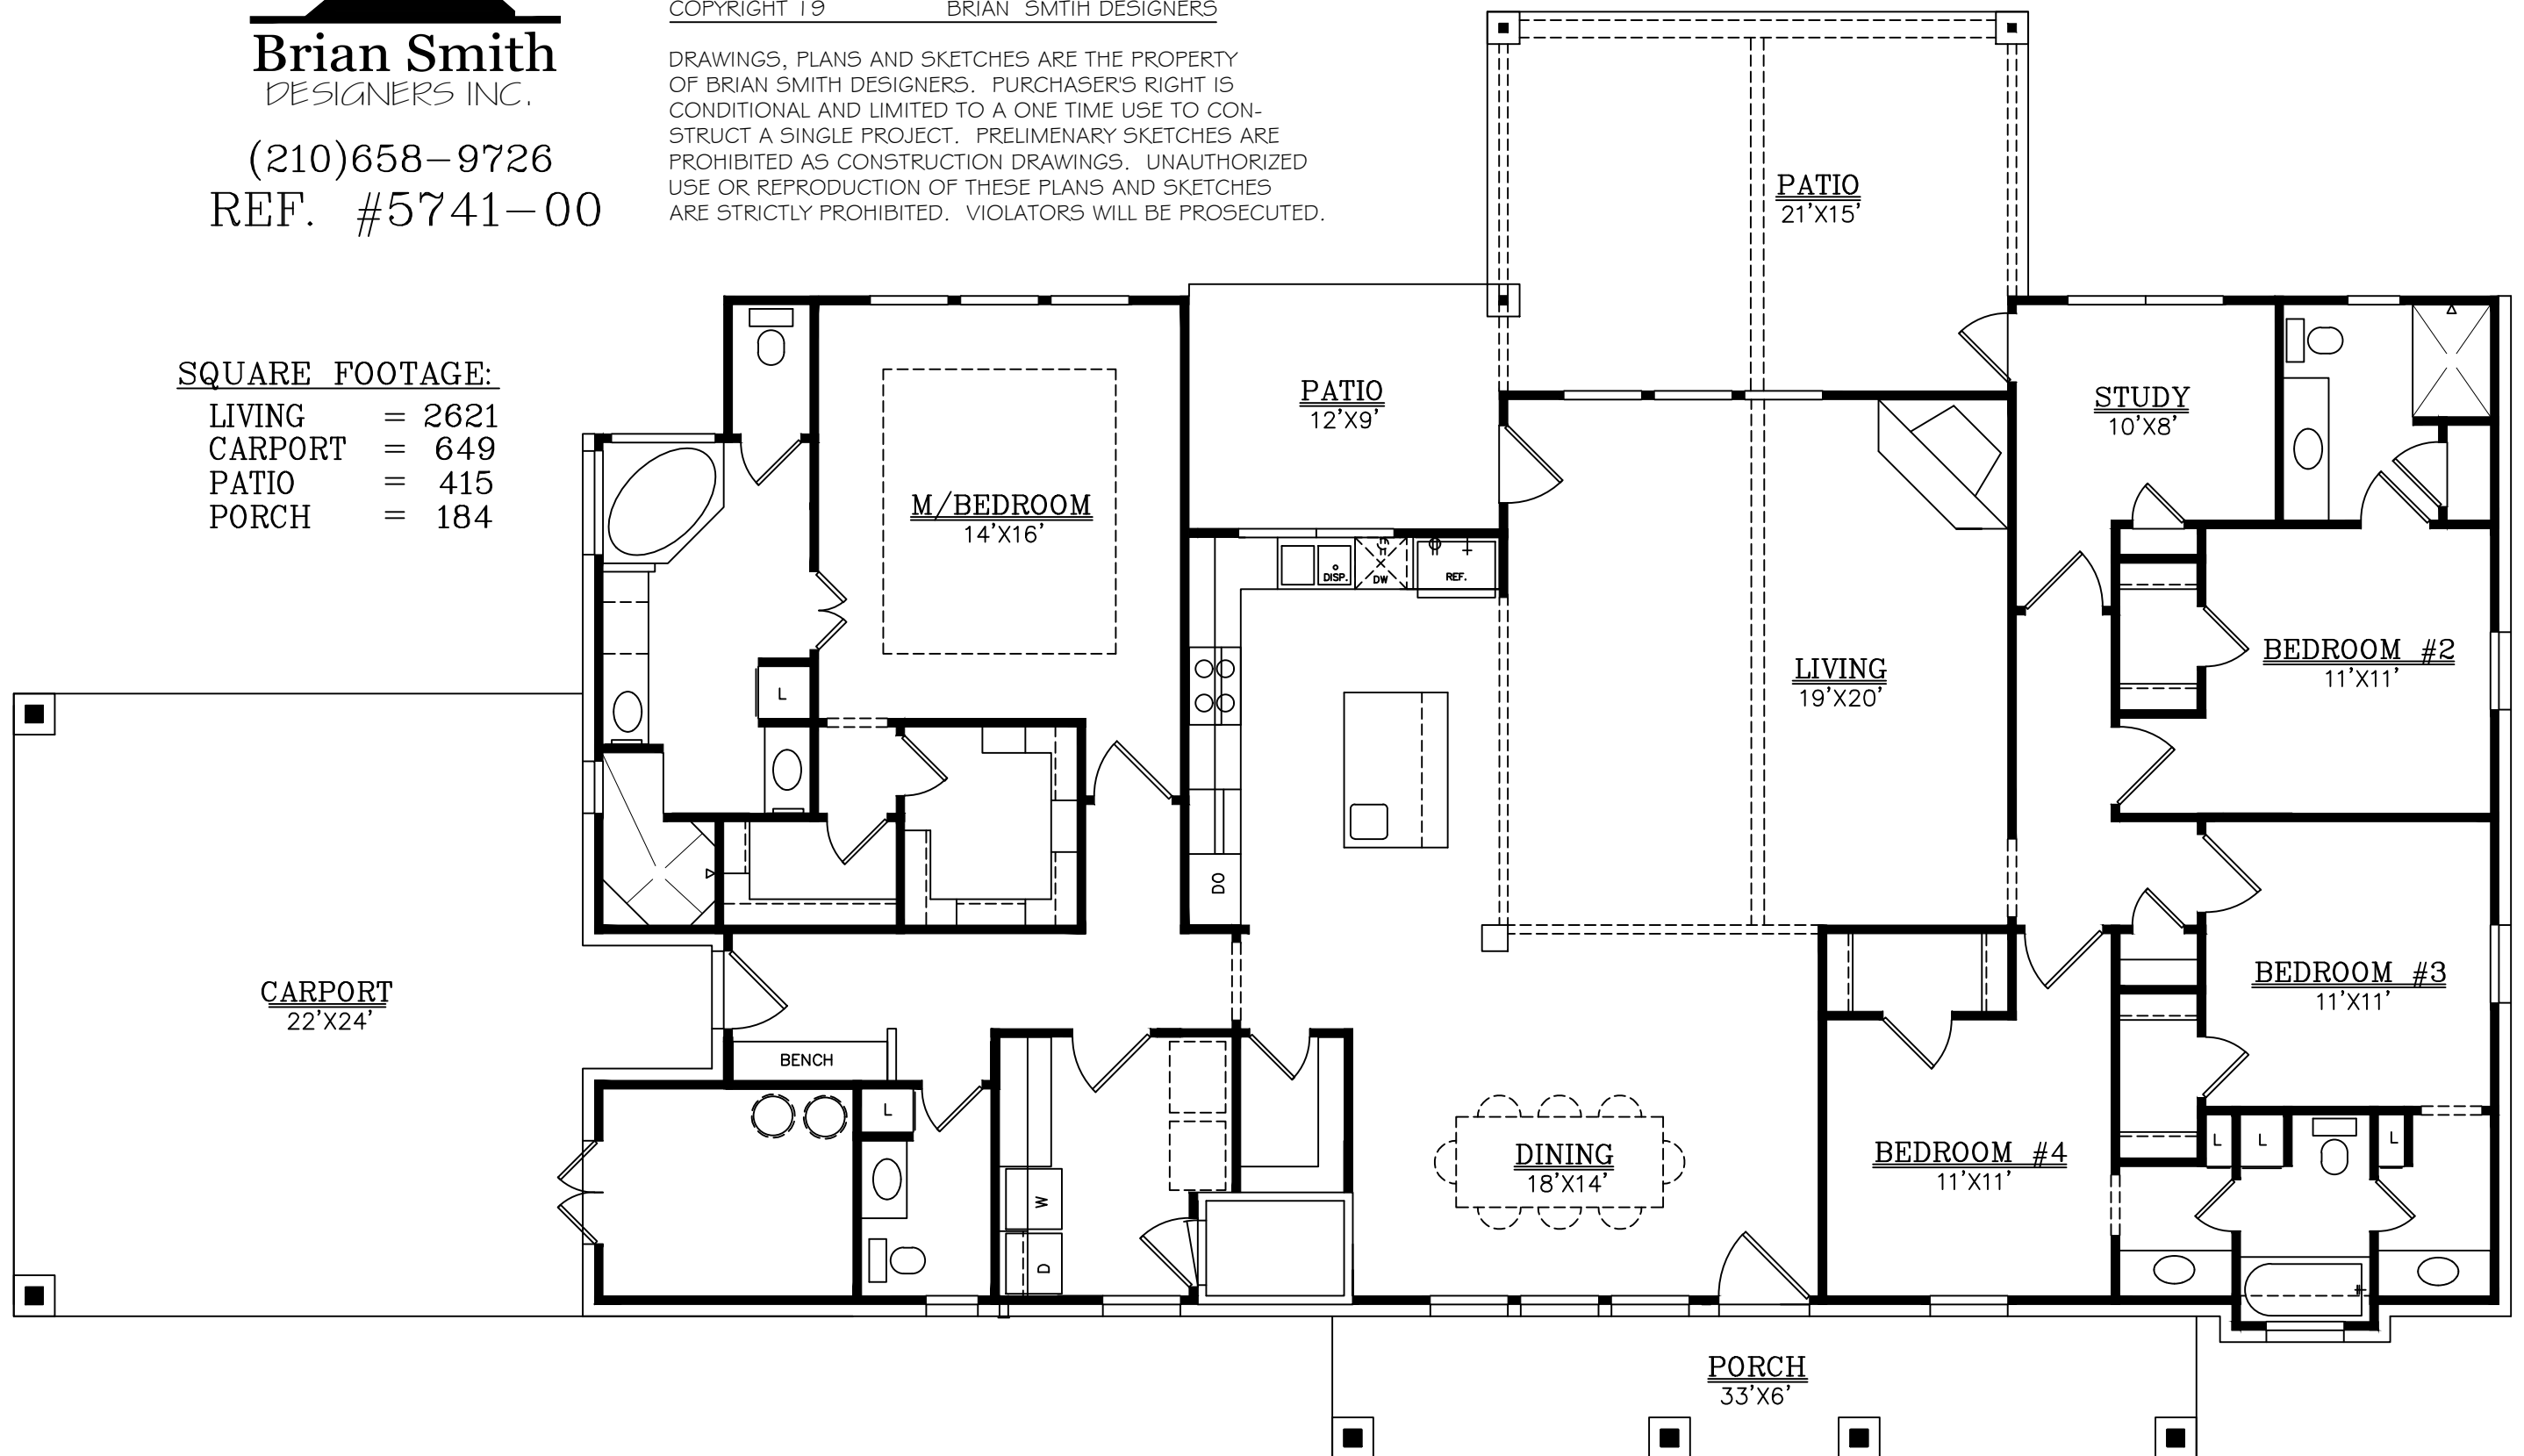

SQUARE FOOTAGE:

LIVING = 2621
CARPORT = 649
PATIO = 415
PORCH = 184

56'-0"

96'-7"