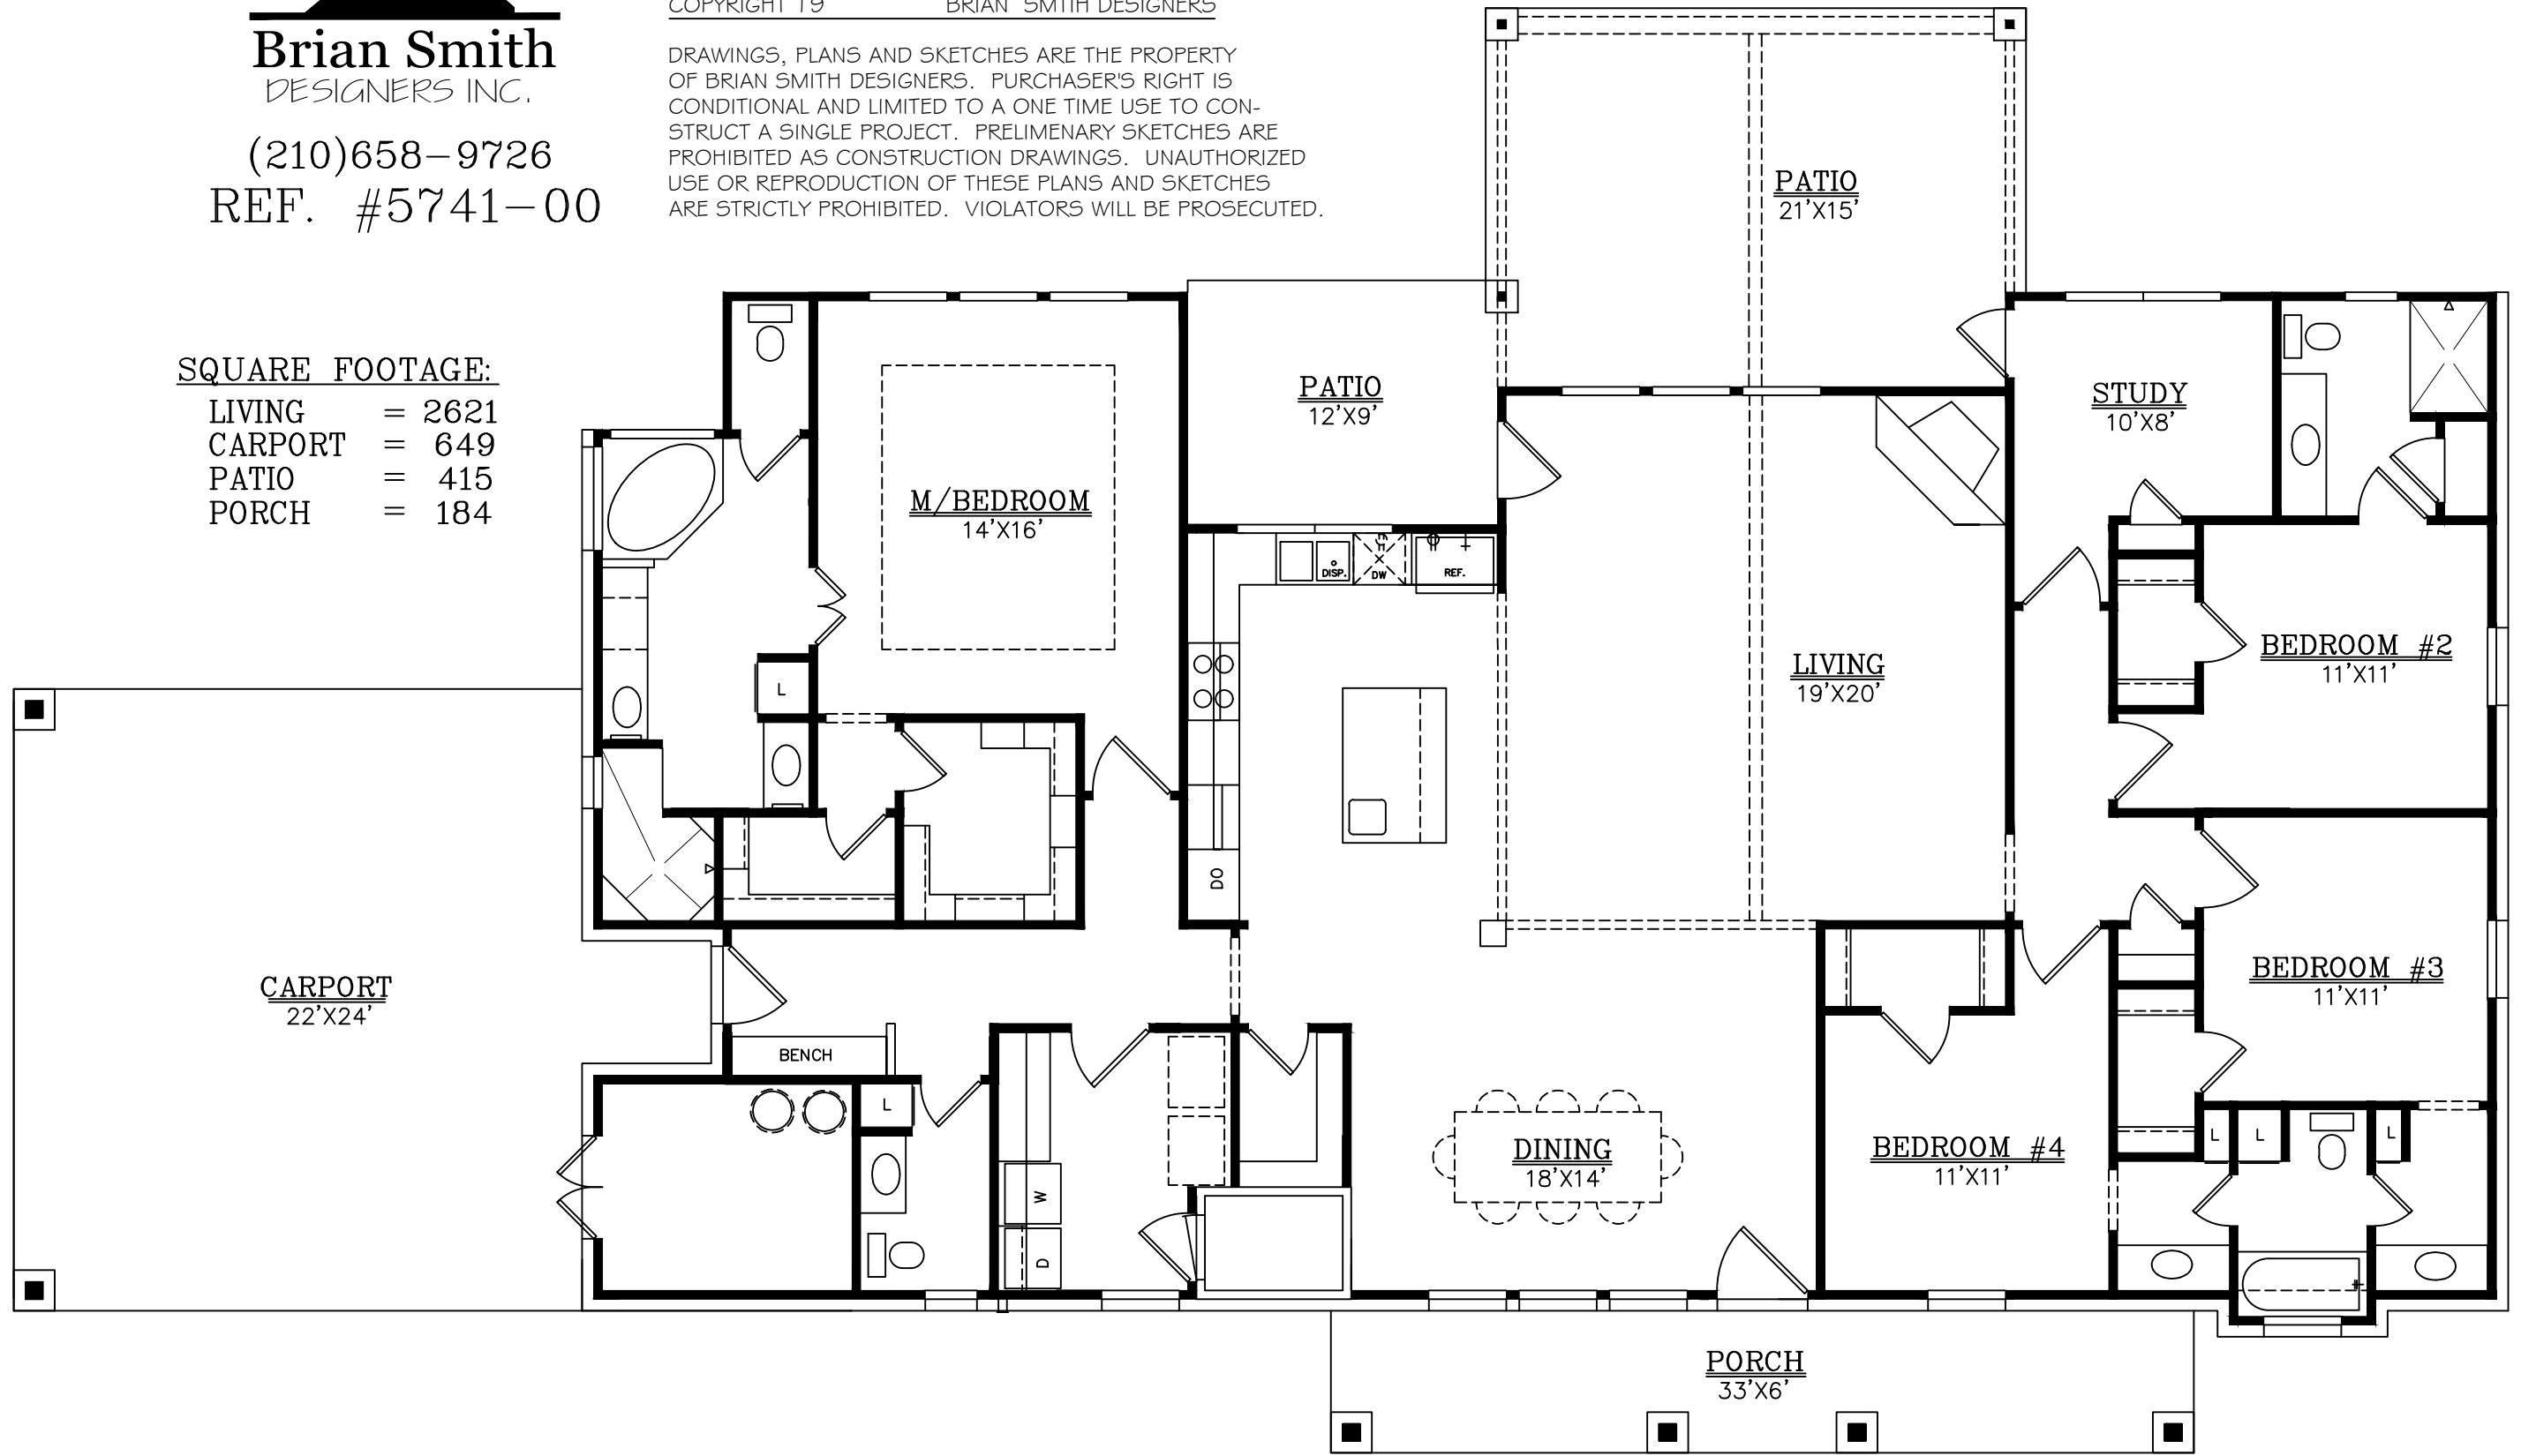

SQUARE FOOTAGE:

LIVING = 2621
CARPORT = 649
PATIO = 415
PORCH = 184

56'-0"

96'-7"

Brian Smith
DESIGNERS INC.

(210)658-9726
REF. #5741-00

COPYRIGHT 19 BRIAN SMITH DESIGNERS

DRAWINGS, PLANS AND SKETCHES ARE THE PROPERTY OF BRIAN SMITH DESIGNERS. PURCHASER'S RIGHT IS CONDITIONAL AND LIMITED TO A ONE TIME USE TO CONSTRUCT A SINGLE PROJECT. PRELIMINARY SKETCHES ARE PROHIBITED AS CONSTRUCTION DRAWINGS. UNAUTHORIZED USE OR REPRODUCTION OF THESE PLANS AND SKETCHES ARE STRICTLY PROHIBITED. VIOLATORS WILL BE PROSECUTED.