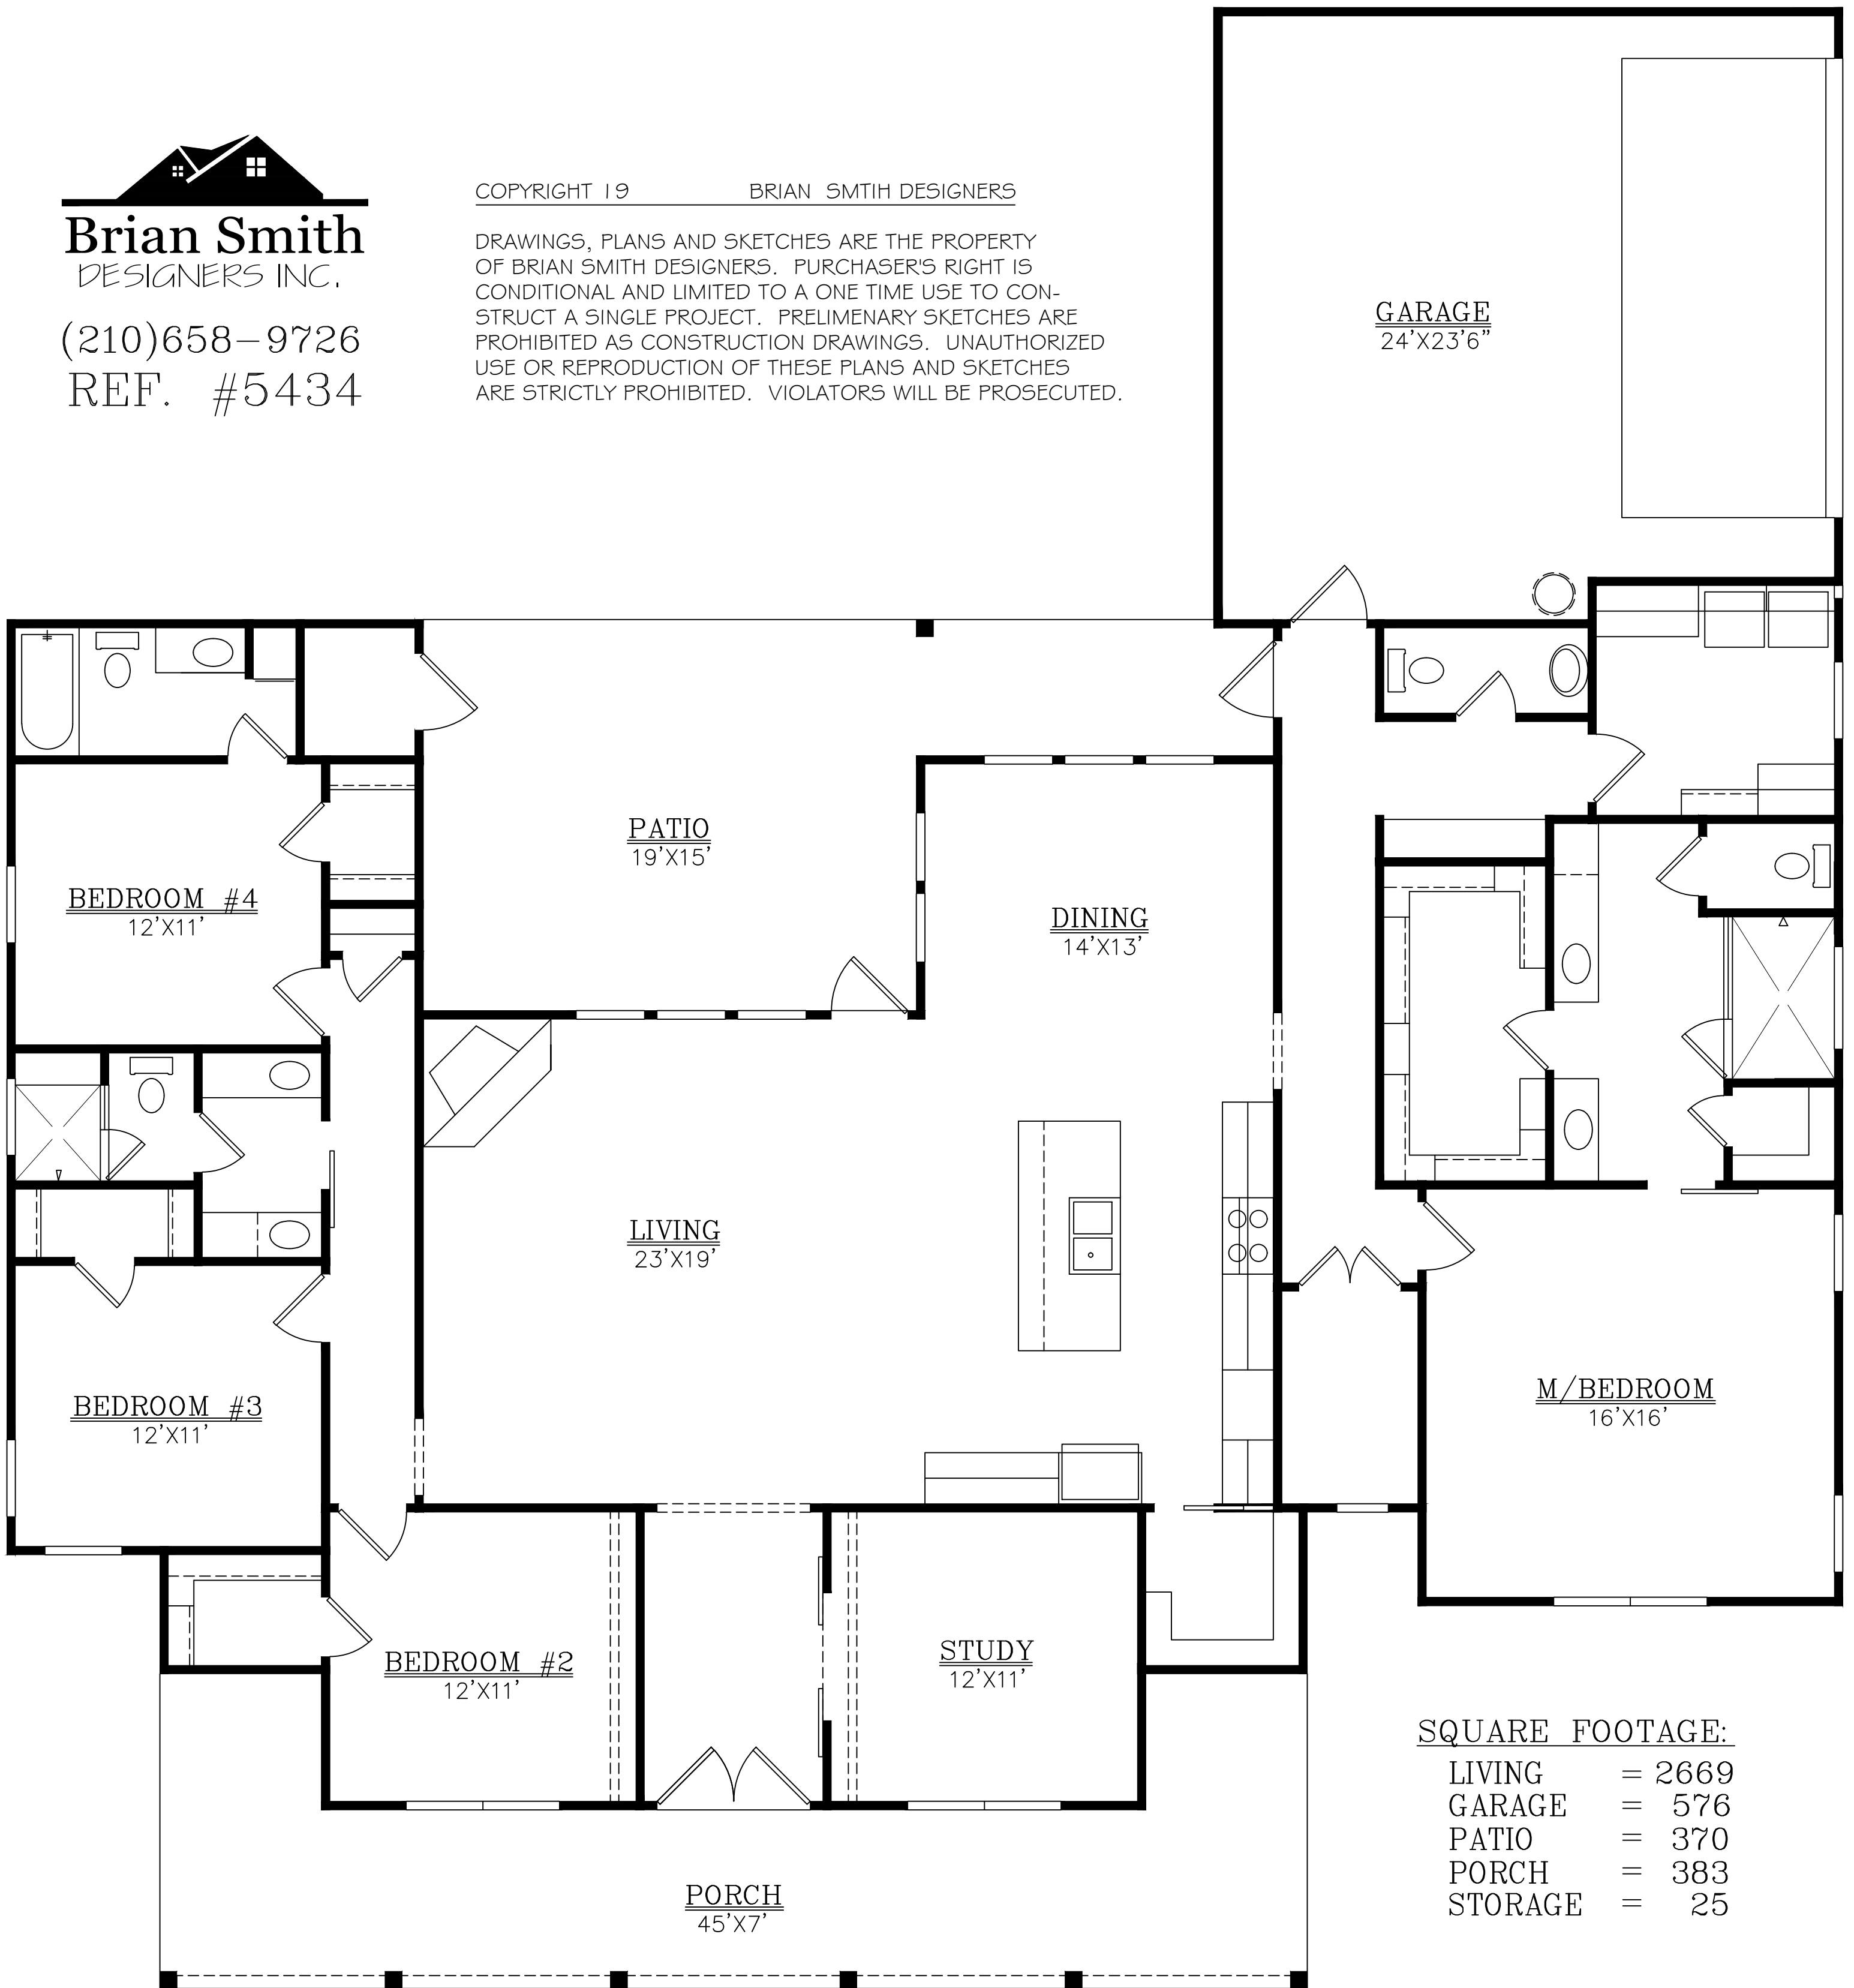

GARAGE  
24'X23'6"

77'-8"

SQUARE FOOTAGE:

LIVING	=	2669
GARAGE	=	576
PATIO	=	370
PORCH	=	383
STORAGE	=	25

72'-0"