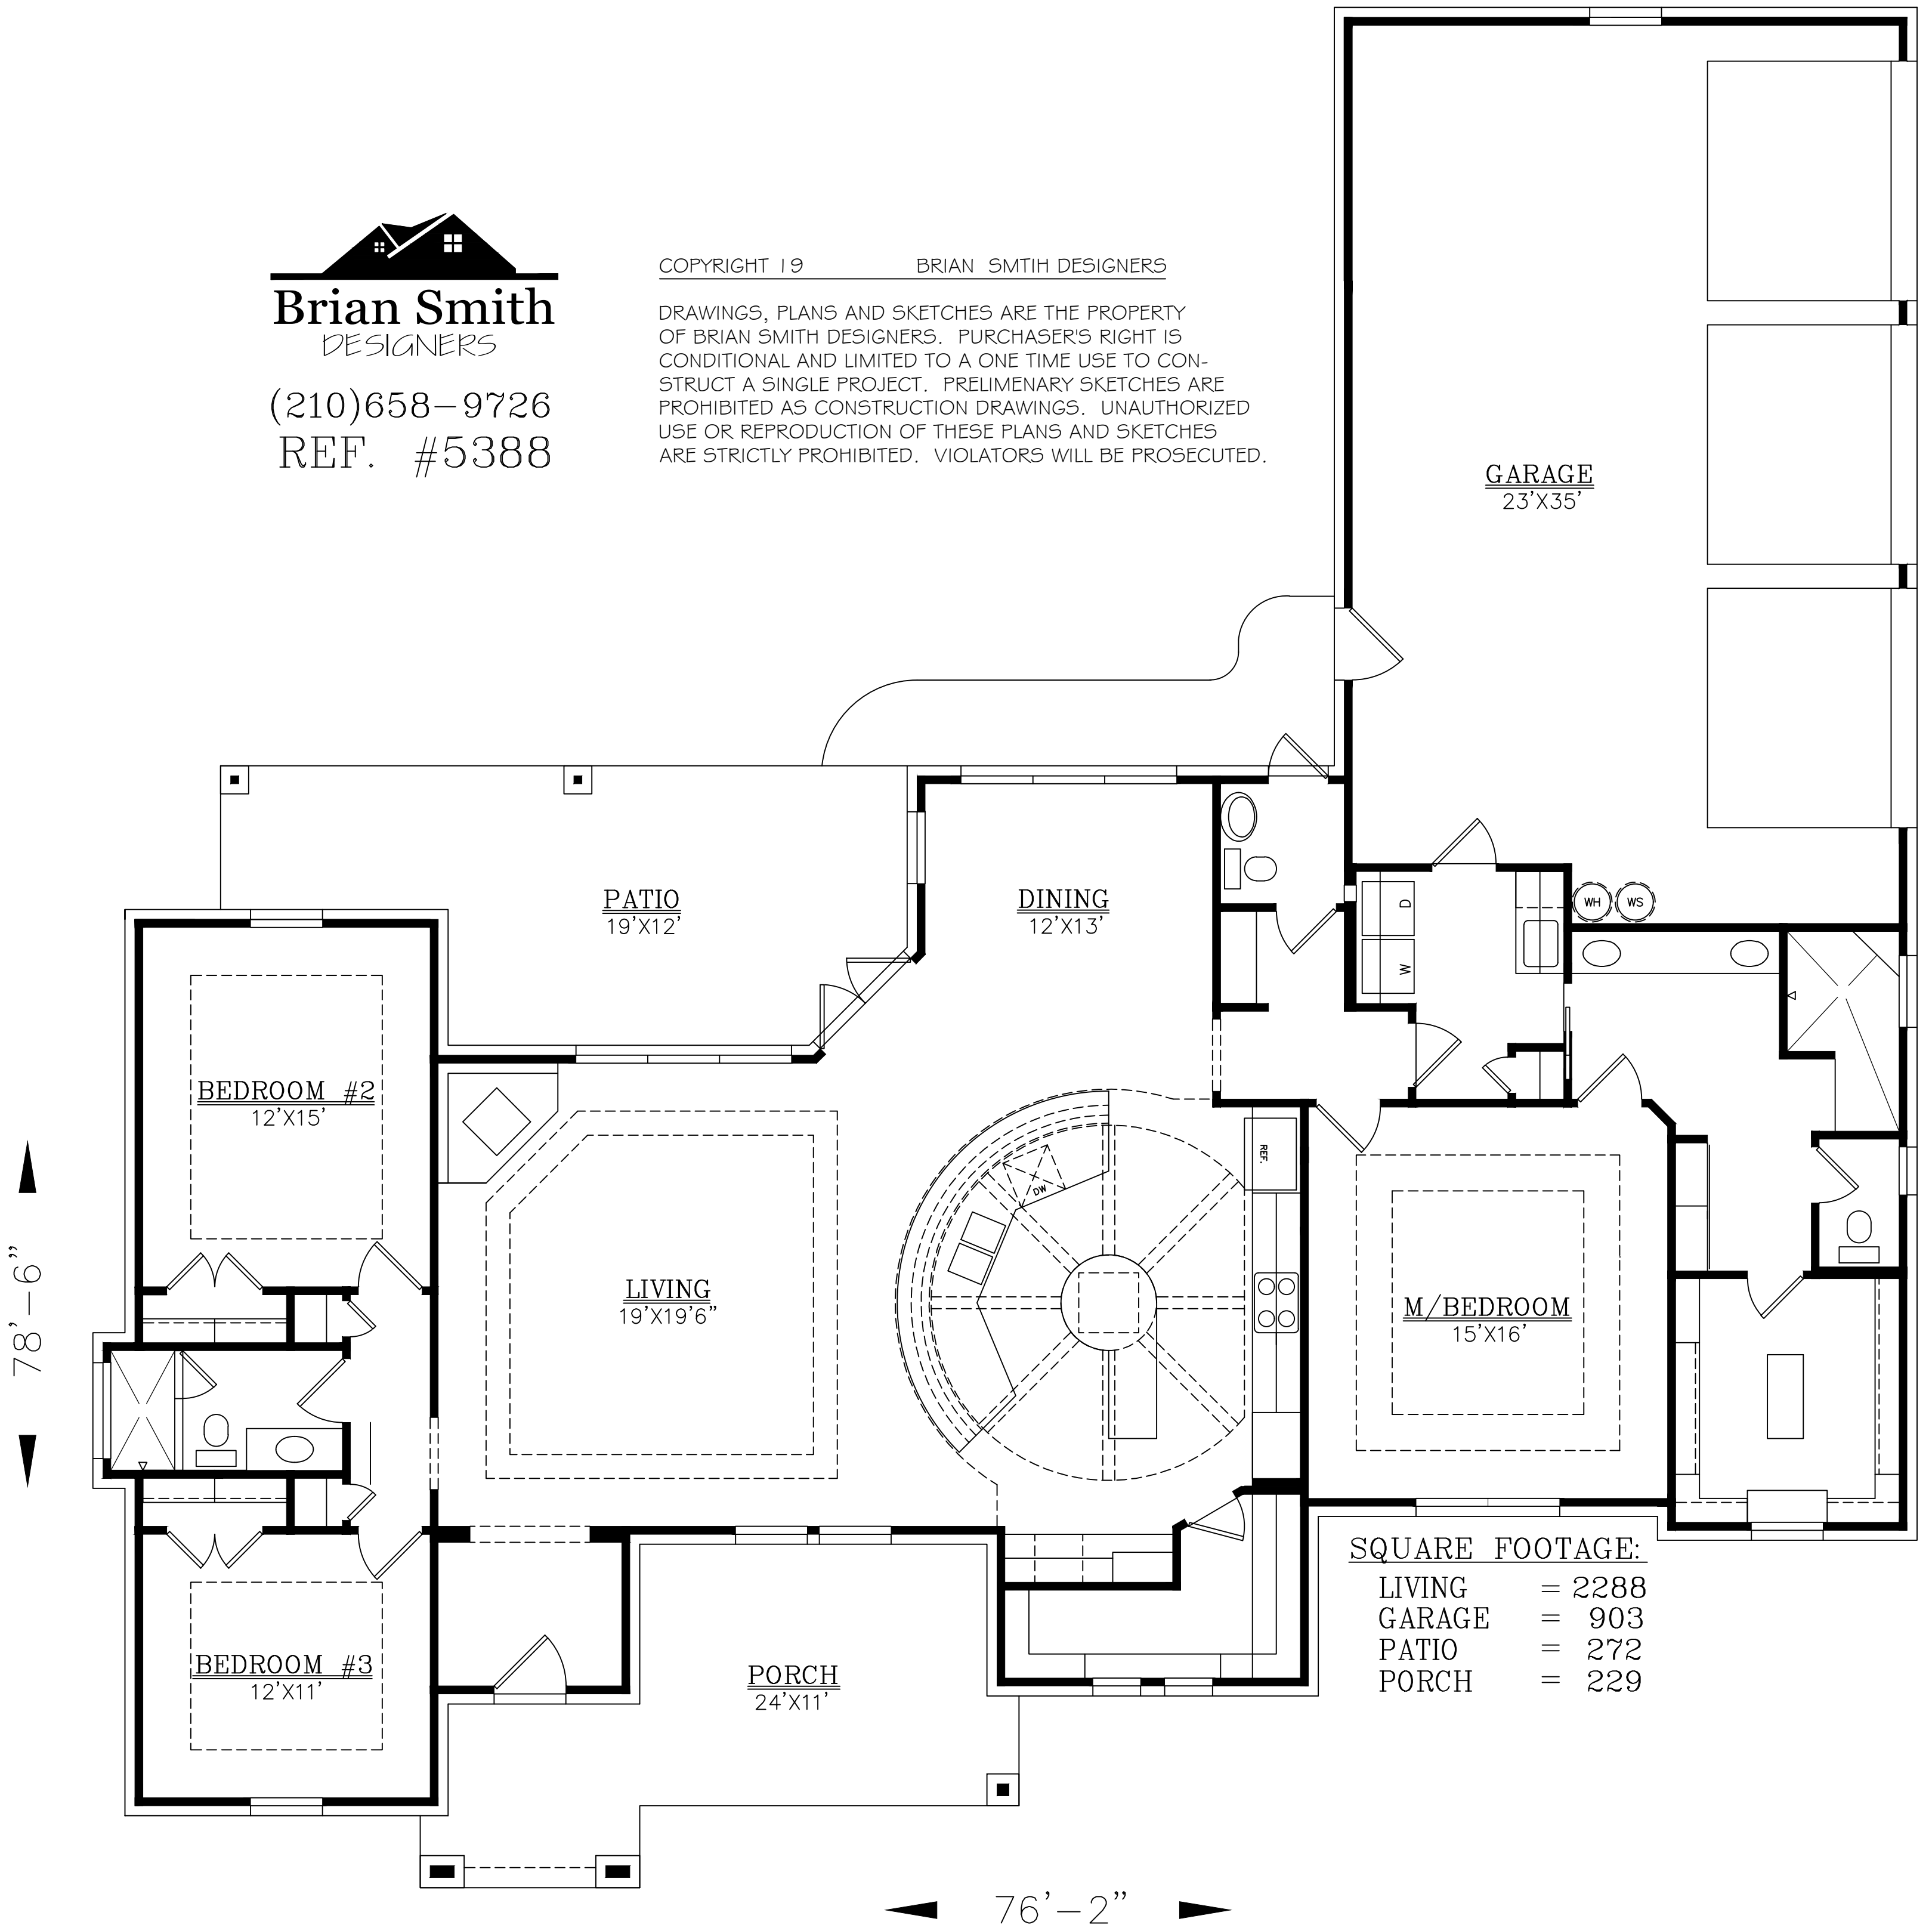

SQUARE FOOTAGE:

LIVING	=	2288
GARAGE	=	903
PATIO	=	272
PORCH	=	229