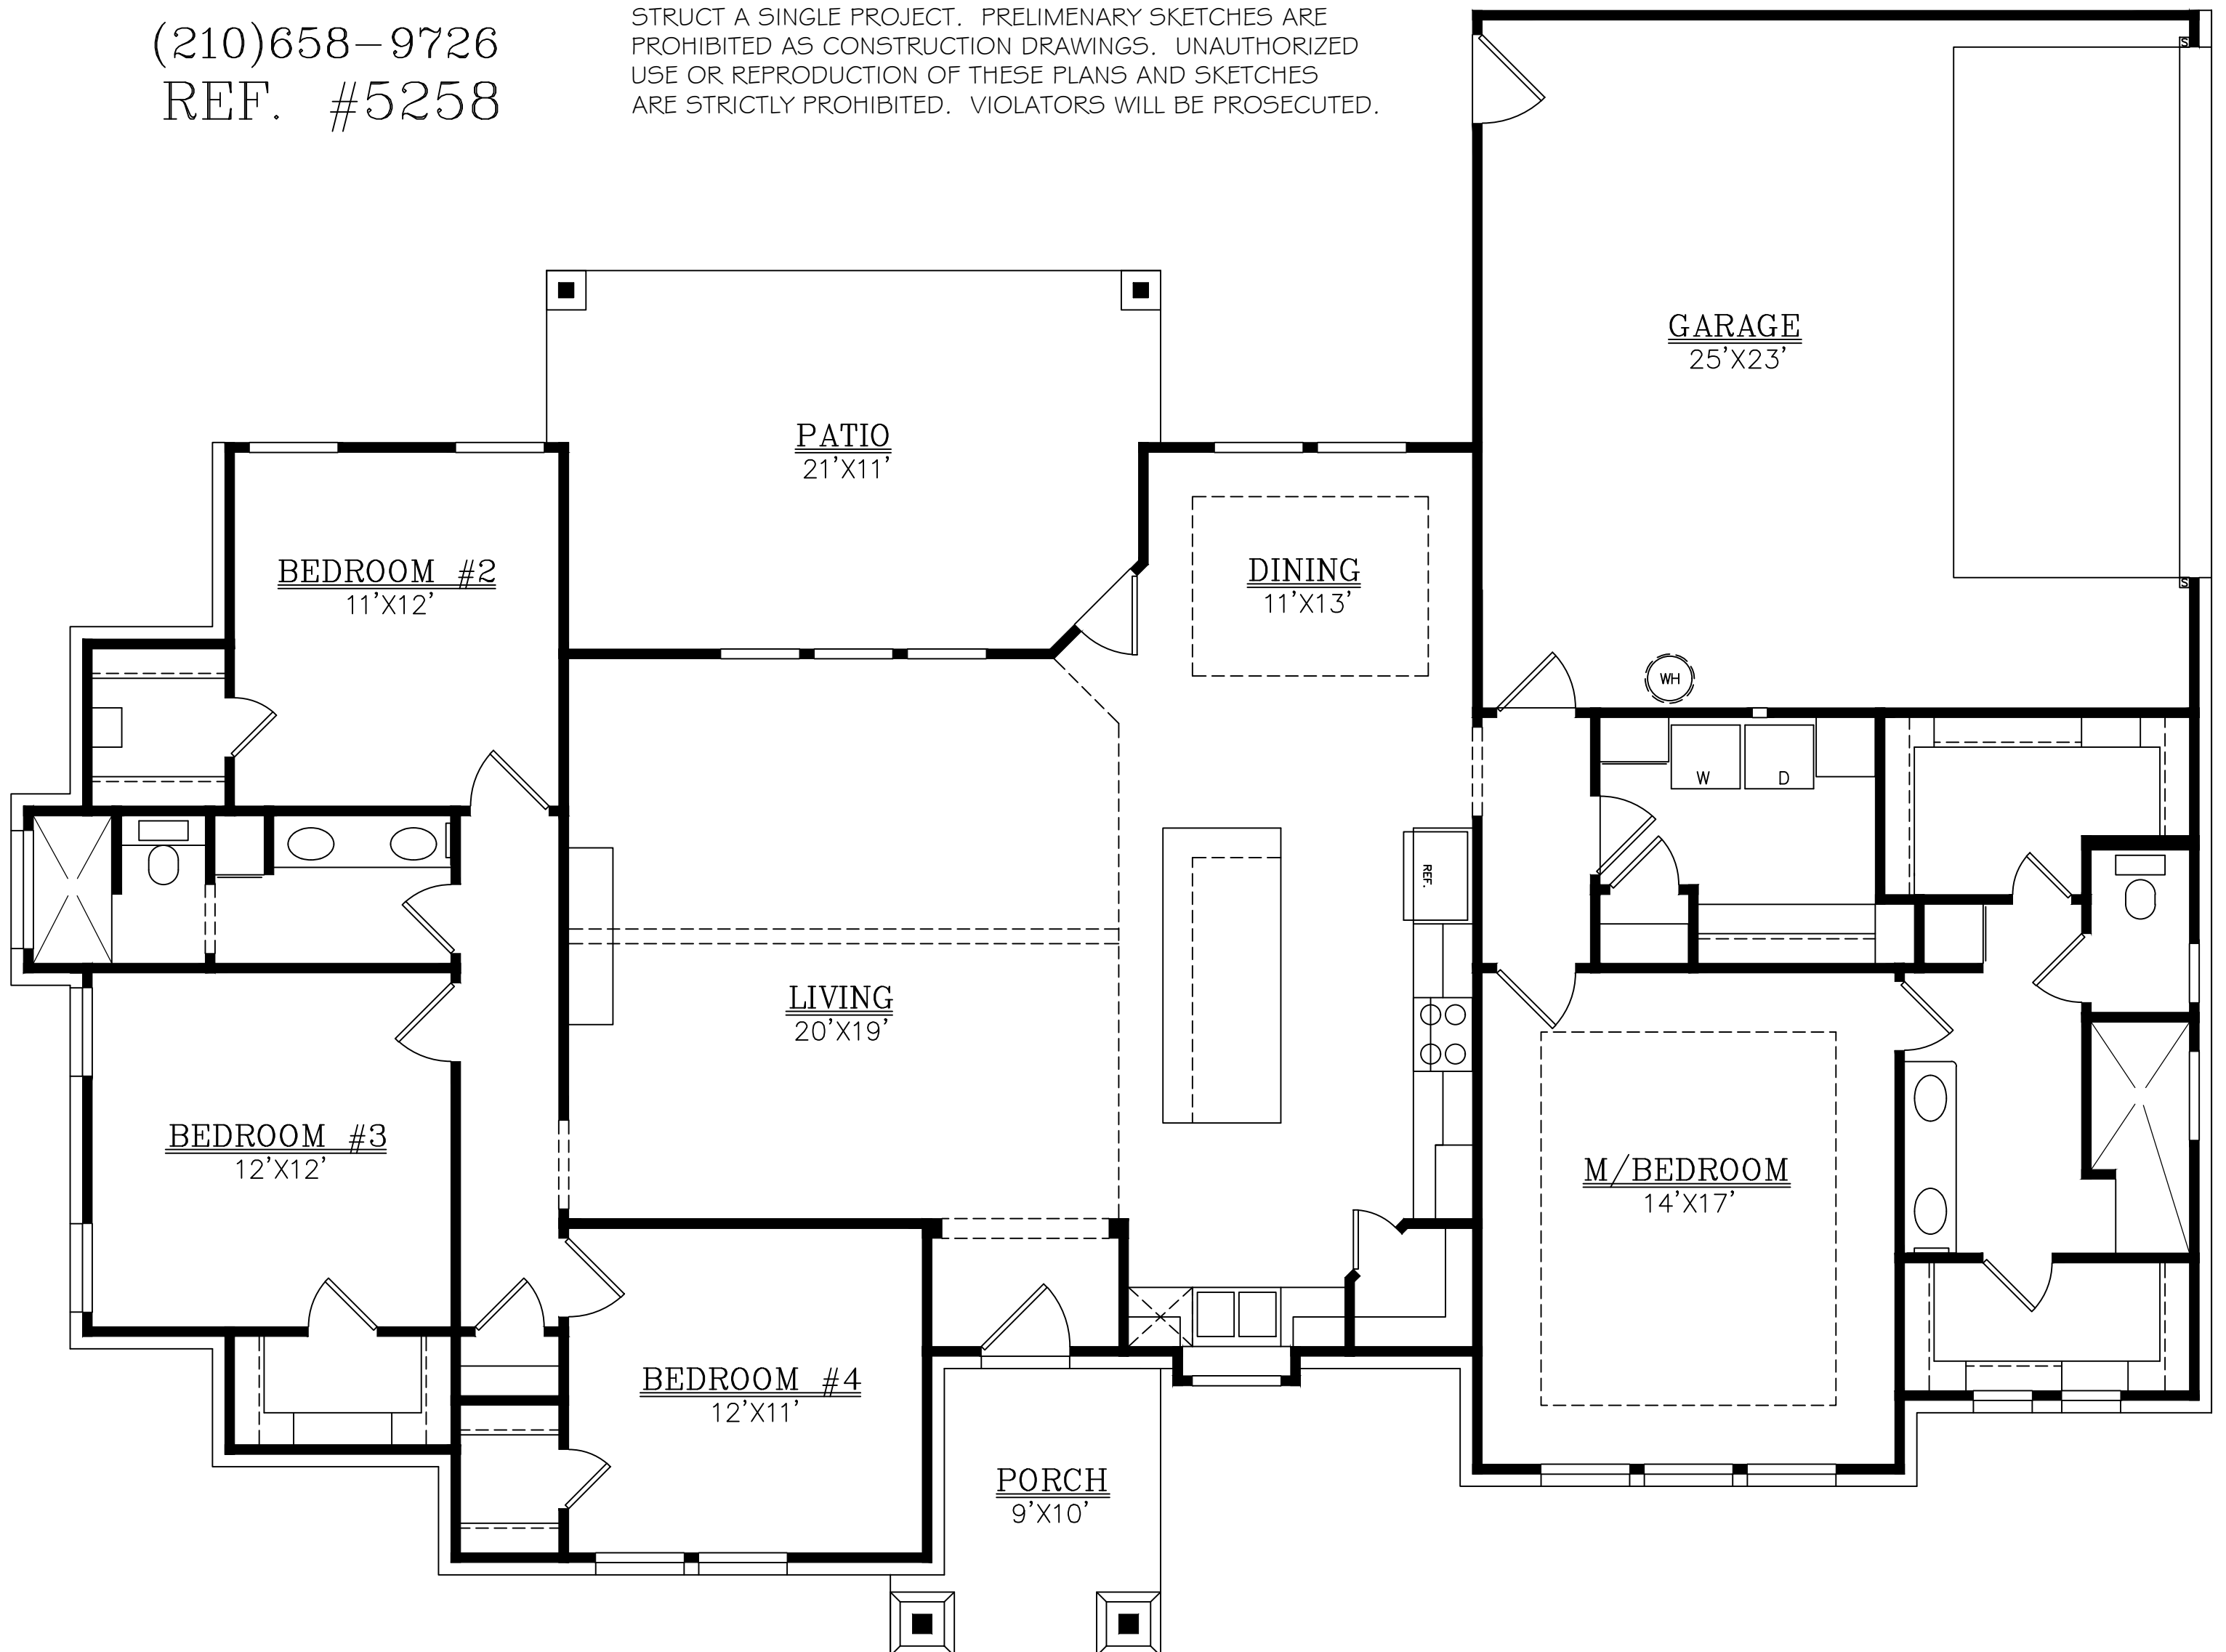

SQUARE FOOTAGE:

LIVING	=	2133
PATIO	=	252
PORCH	=	77
GARAGE	=	591

55'-10"

74'-8"