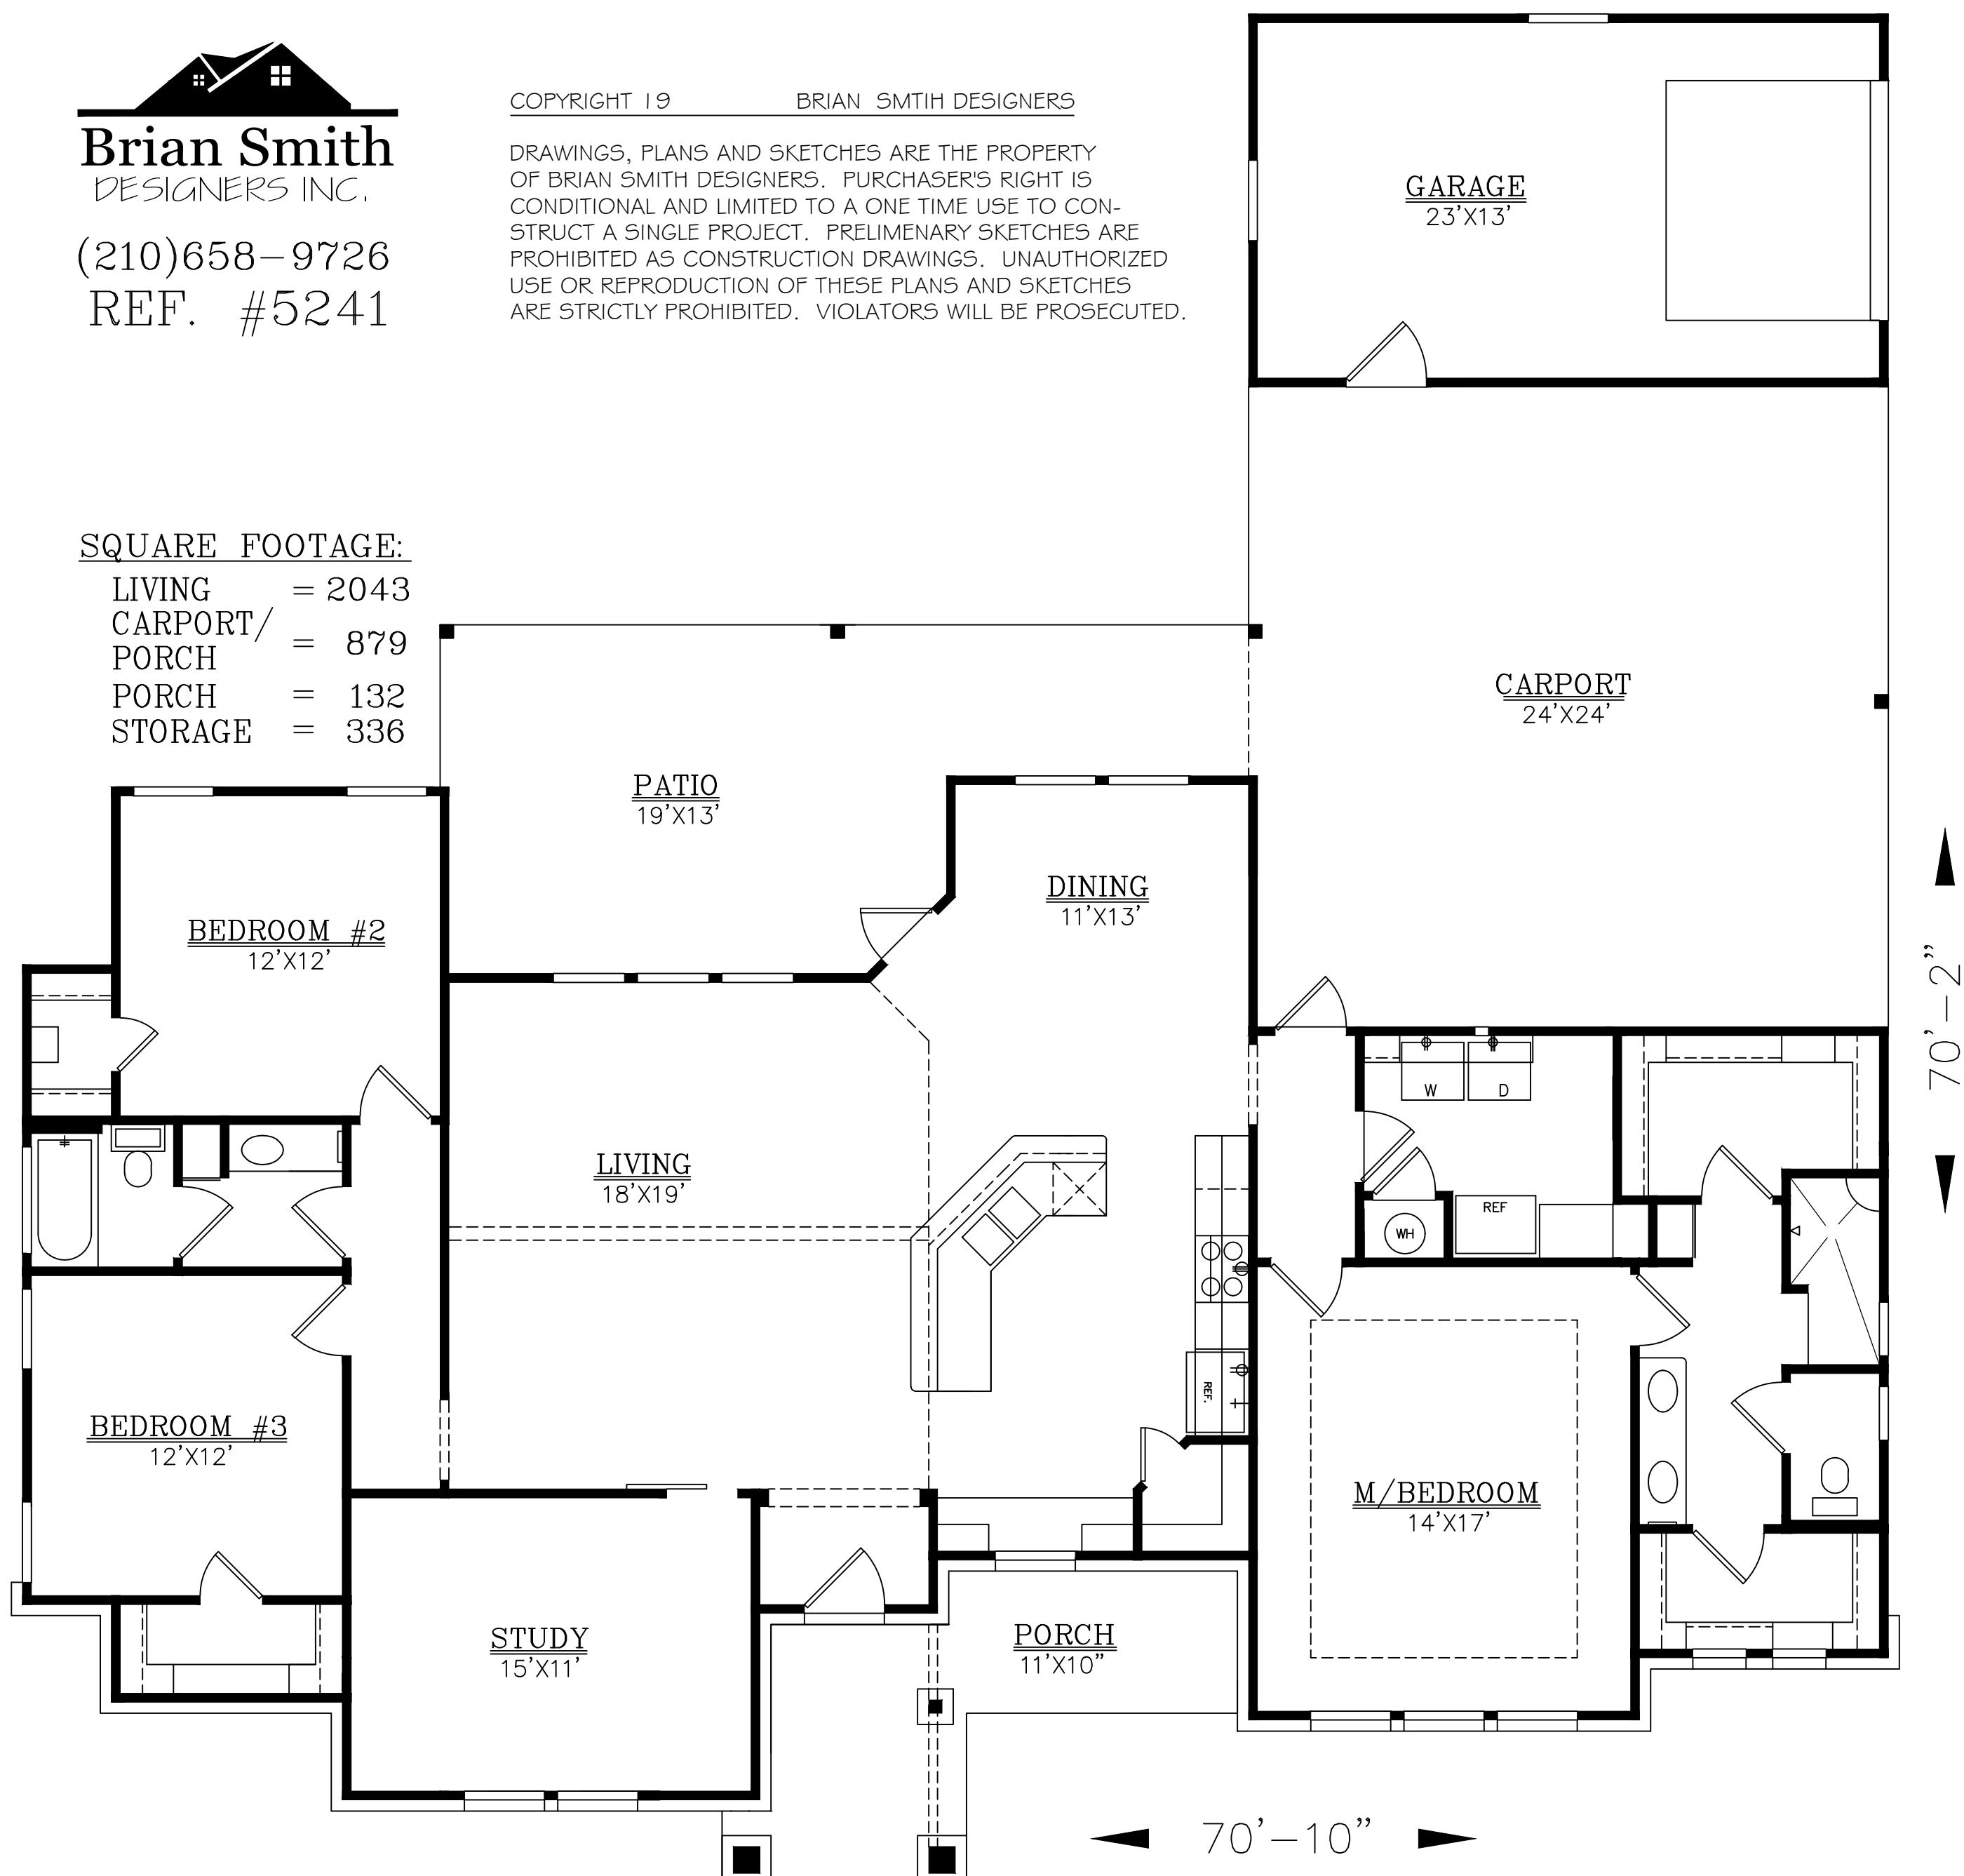

SQUARE FOOTAGE:

LIVING = 2043
CARPORT/
PORCH = 879
PORCH = 132
STORAGE = 336

Brian Smith
DESIGNERS INC.

(210)658-9726
REF. #5241

COPYRIGHT 19 BRIAN SMITH DESIGNERS

DRAWINGS, PLANS AND SKETCHES ARE THE PROPERTY OF BRIAN SMITH DESIGNERS. PURCHASER'S RIGHT IS CONDITIONAL AND LIMITED TO A ONE TIME USE TO CONSTRUCT A SINGLE PROJECT. PRELIMINARY SKETCHES ARE PROHIBITED AS CONSTRUCTION DRAWINGS. UNAUTHORIZED USE OR REPRODUCTION OF THESE PLANS AND SKETCHES ARE STRICTLY PROHIBITED. VIOLATORS WILL BE PROSECUTED.