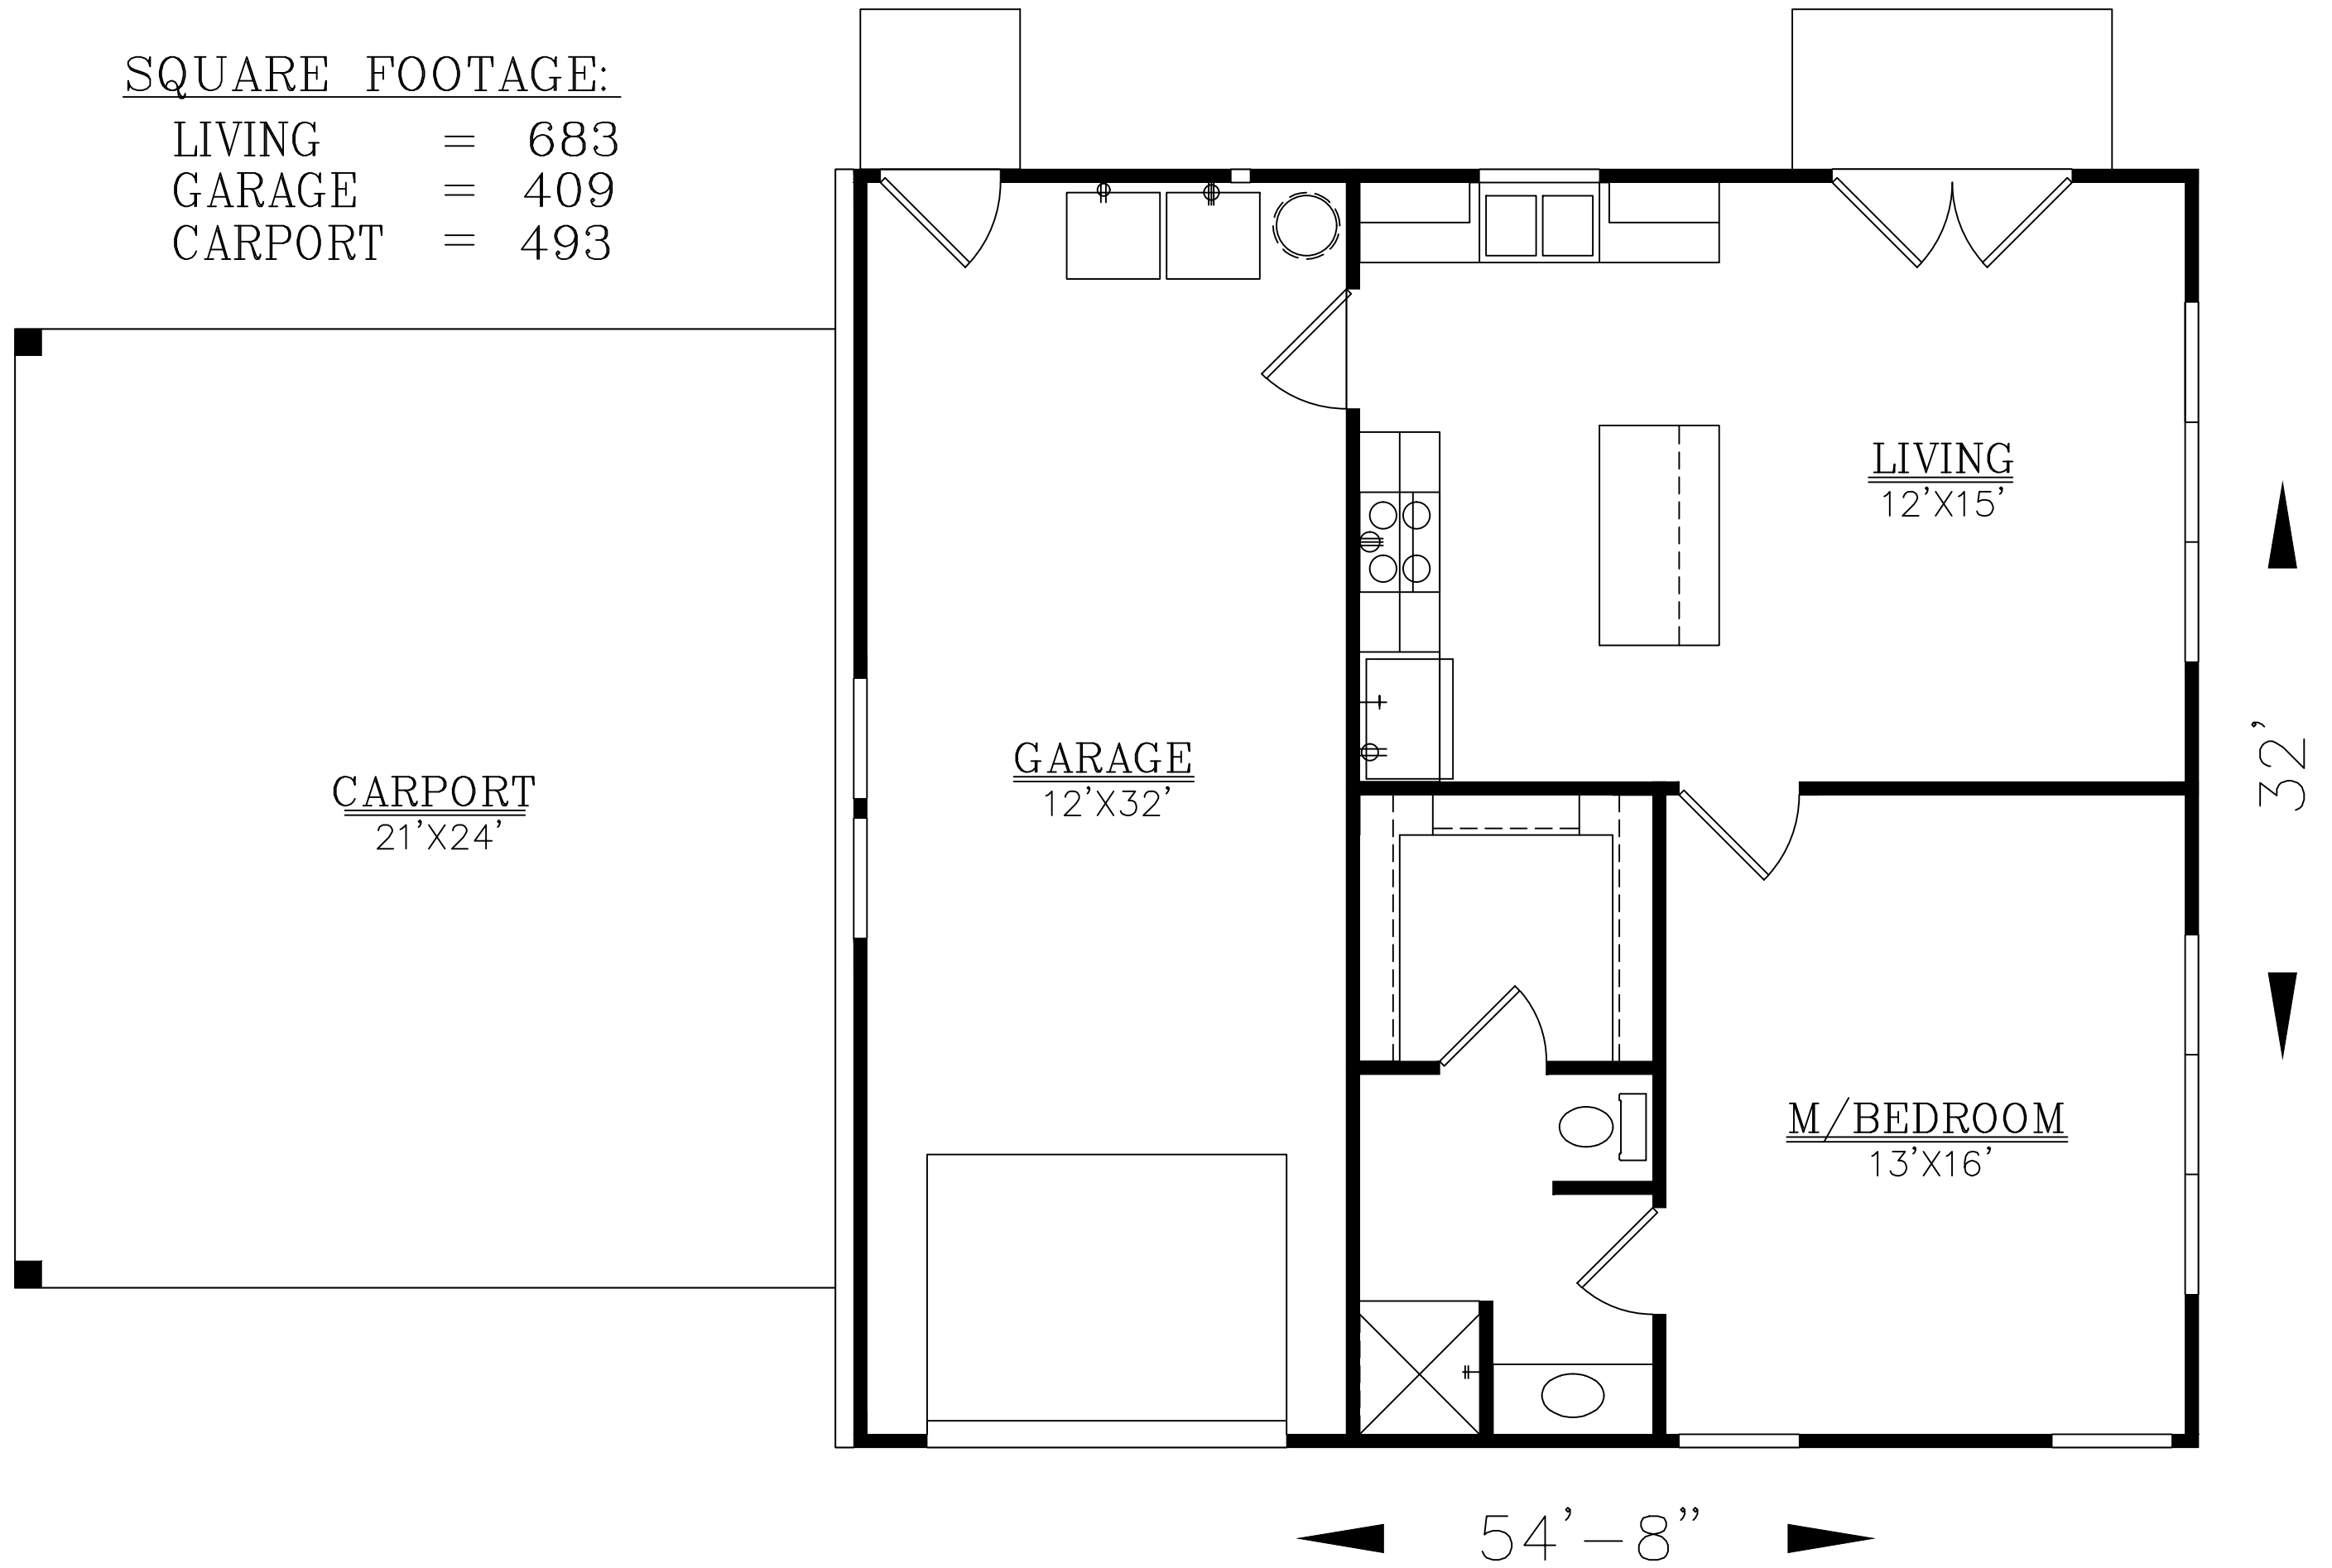

SQUARE FOOTAGE:

LIVING = 683
GARAGE = 409
CARPORT = 493

DRAWINGS, PLANS AND SKETCHES ARE THE PROPERTY OF BRIAN SMITH DESIGNERS. PURCHASER'S RIGHT IS CONDITIONAL AND LIMITED TO A ONE TIME USE TO CONSTRUCT A SINGLE PROJECT. PRELIMINARY SKETCHES ARE PROHIBITED AS CONSTRUCTION DRAWINGS. UNAUTHORIZED USE OR REPRODUCTION OF THESE PLANS AND SKETCHES ARE STRICTLY PROHIBITED. VIOLATORS WILL BE PROSECUTED.