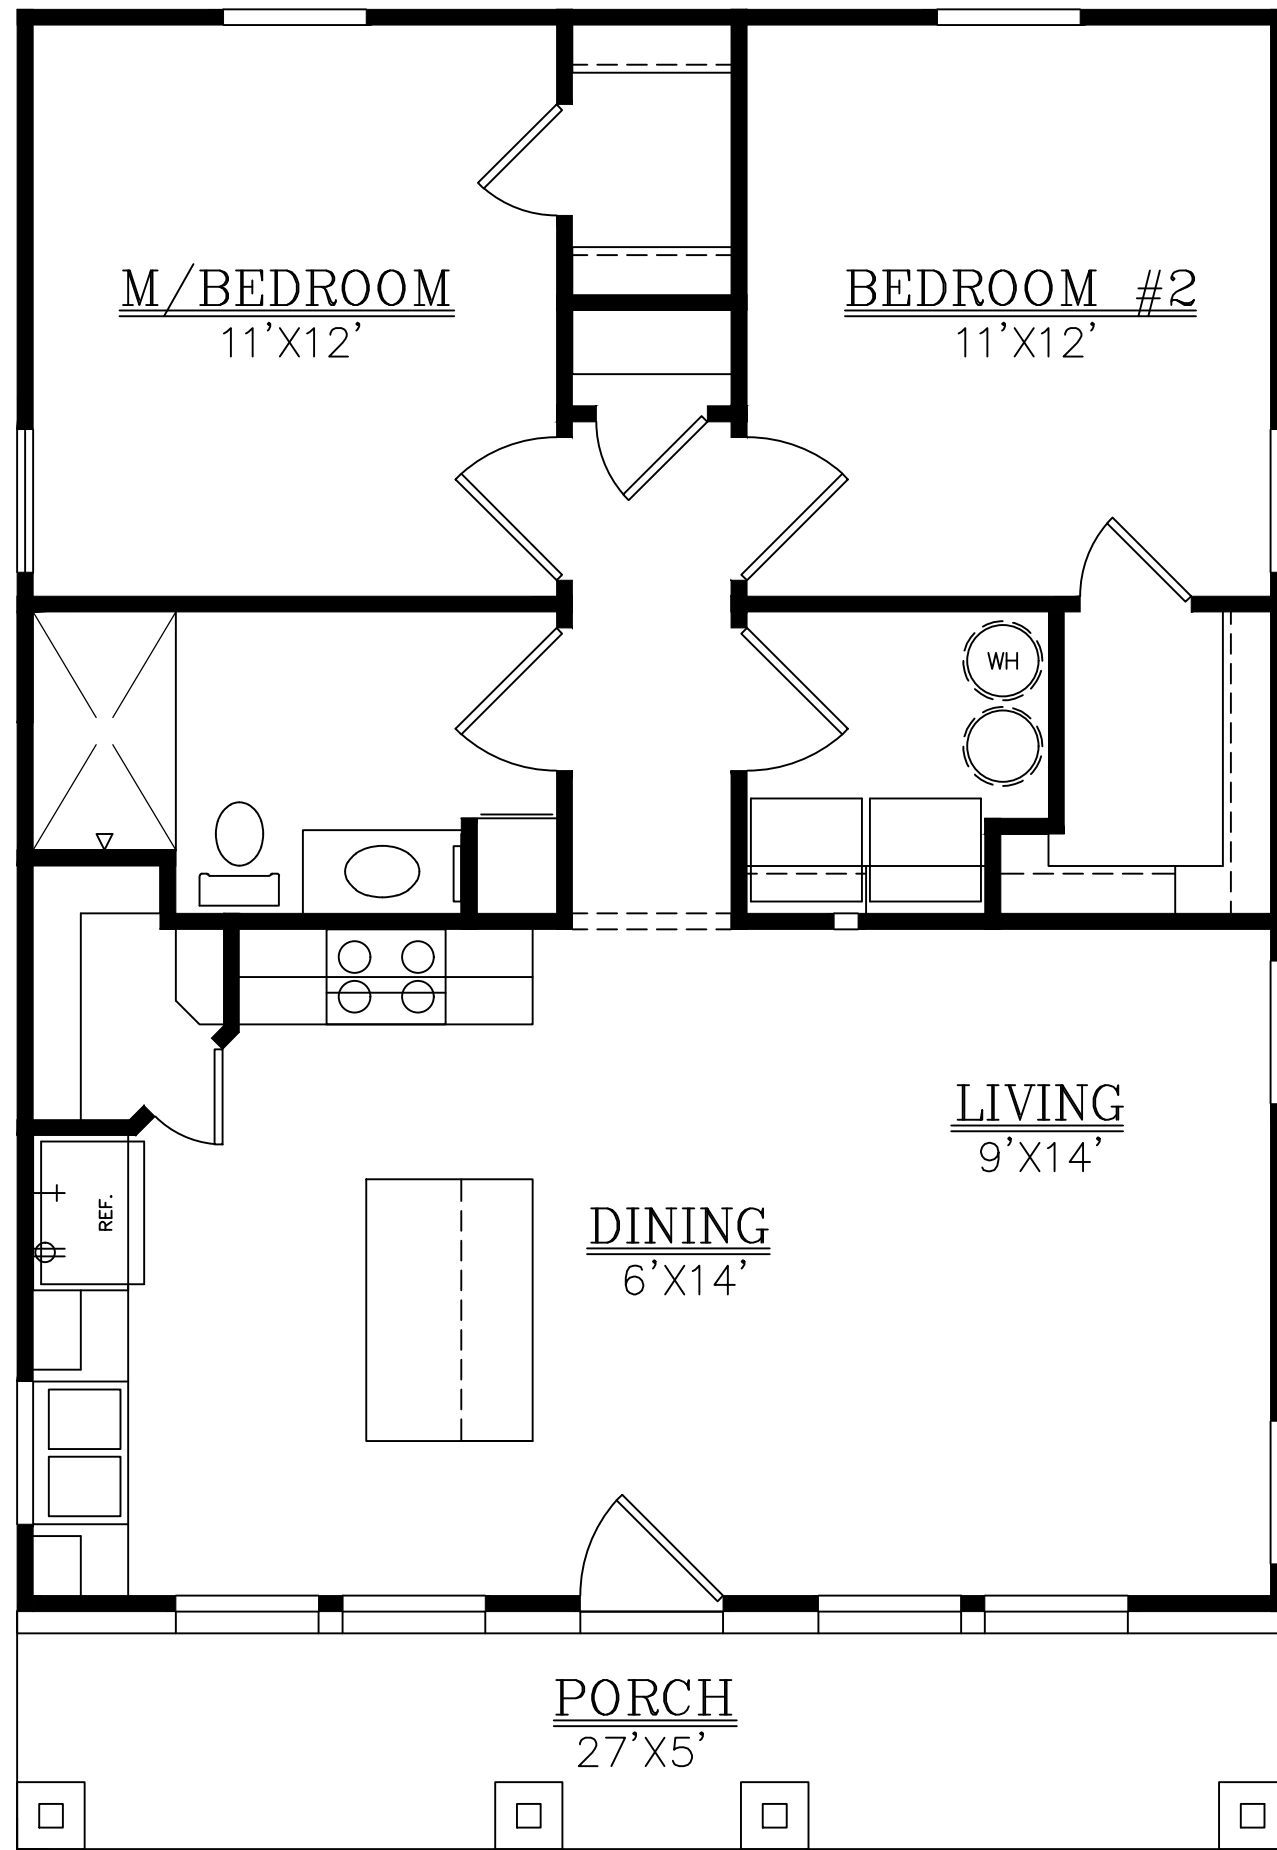

SQUARE FOOTAGE:

LIVING = 910
PORCH = 121

38'-8"

26'-8"

DRAWINGS, PLANS AND SKETCHES ARE THE PROPERTY OF BRIAN SMITH DESIGNERS. PURCHASER'S RIGHT IS CONDITIONAL AND LIMITED TO A ONE TIME USE TO CONSTRUCT A SINGLE PROJECT. PRELIMINARY SKETCHES ARE PROHIBITED AS CONSTRUCTION DRAWINGS. UNAUTHORIZED USE OR REPRODUCTION OF THESE PLANS AND SKETCHES ARE STRICTLY PROHIBITED. VIOLATORS WILL BE PROSECUTED.