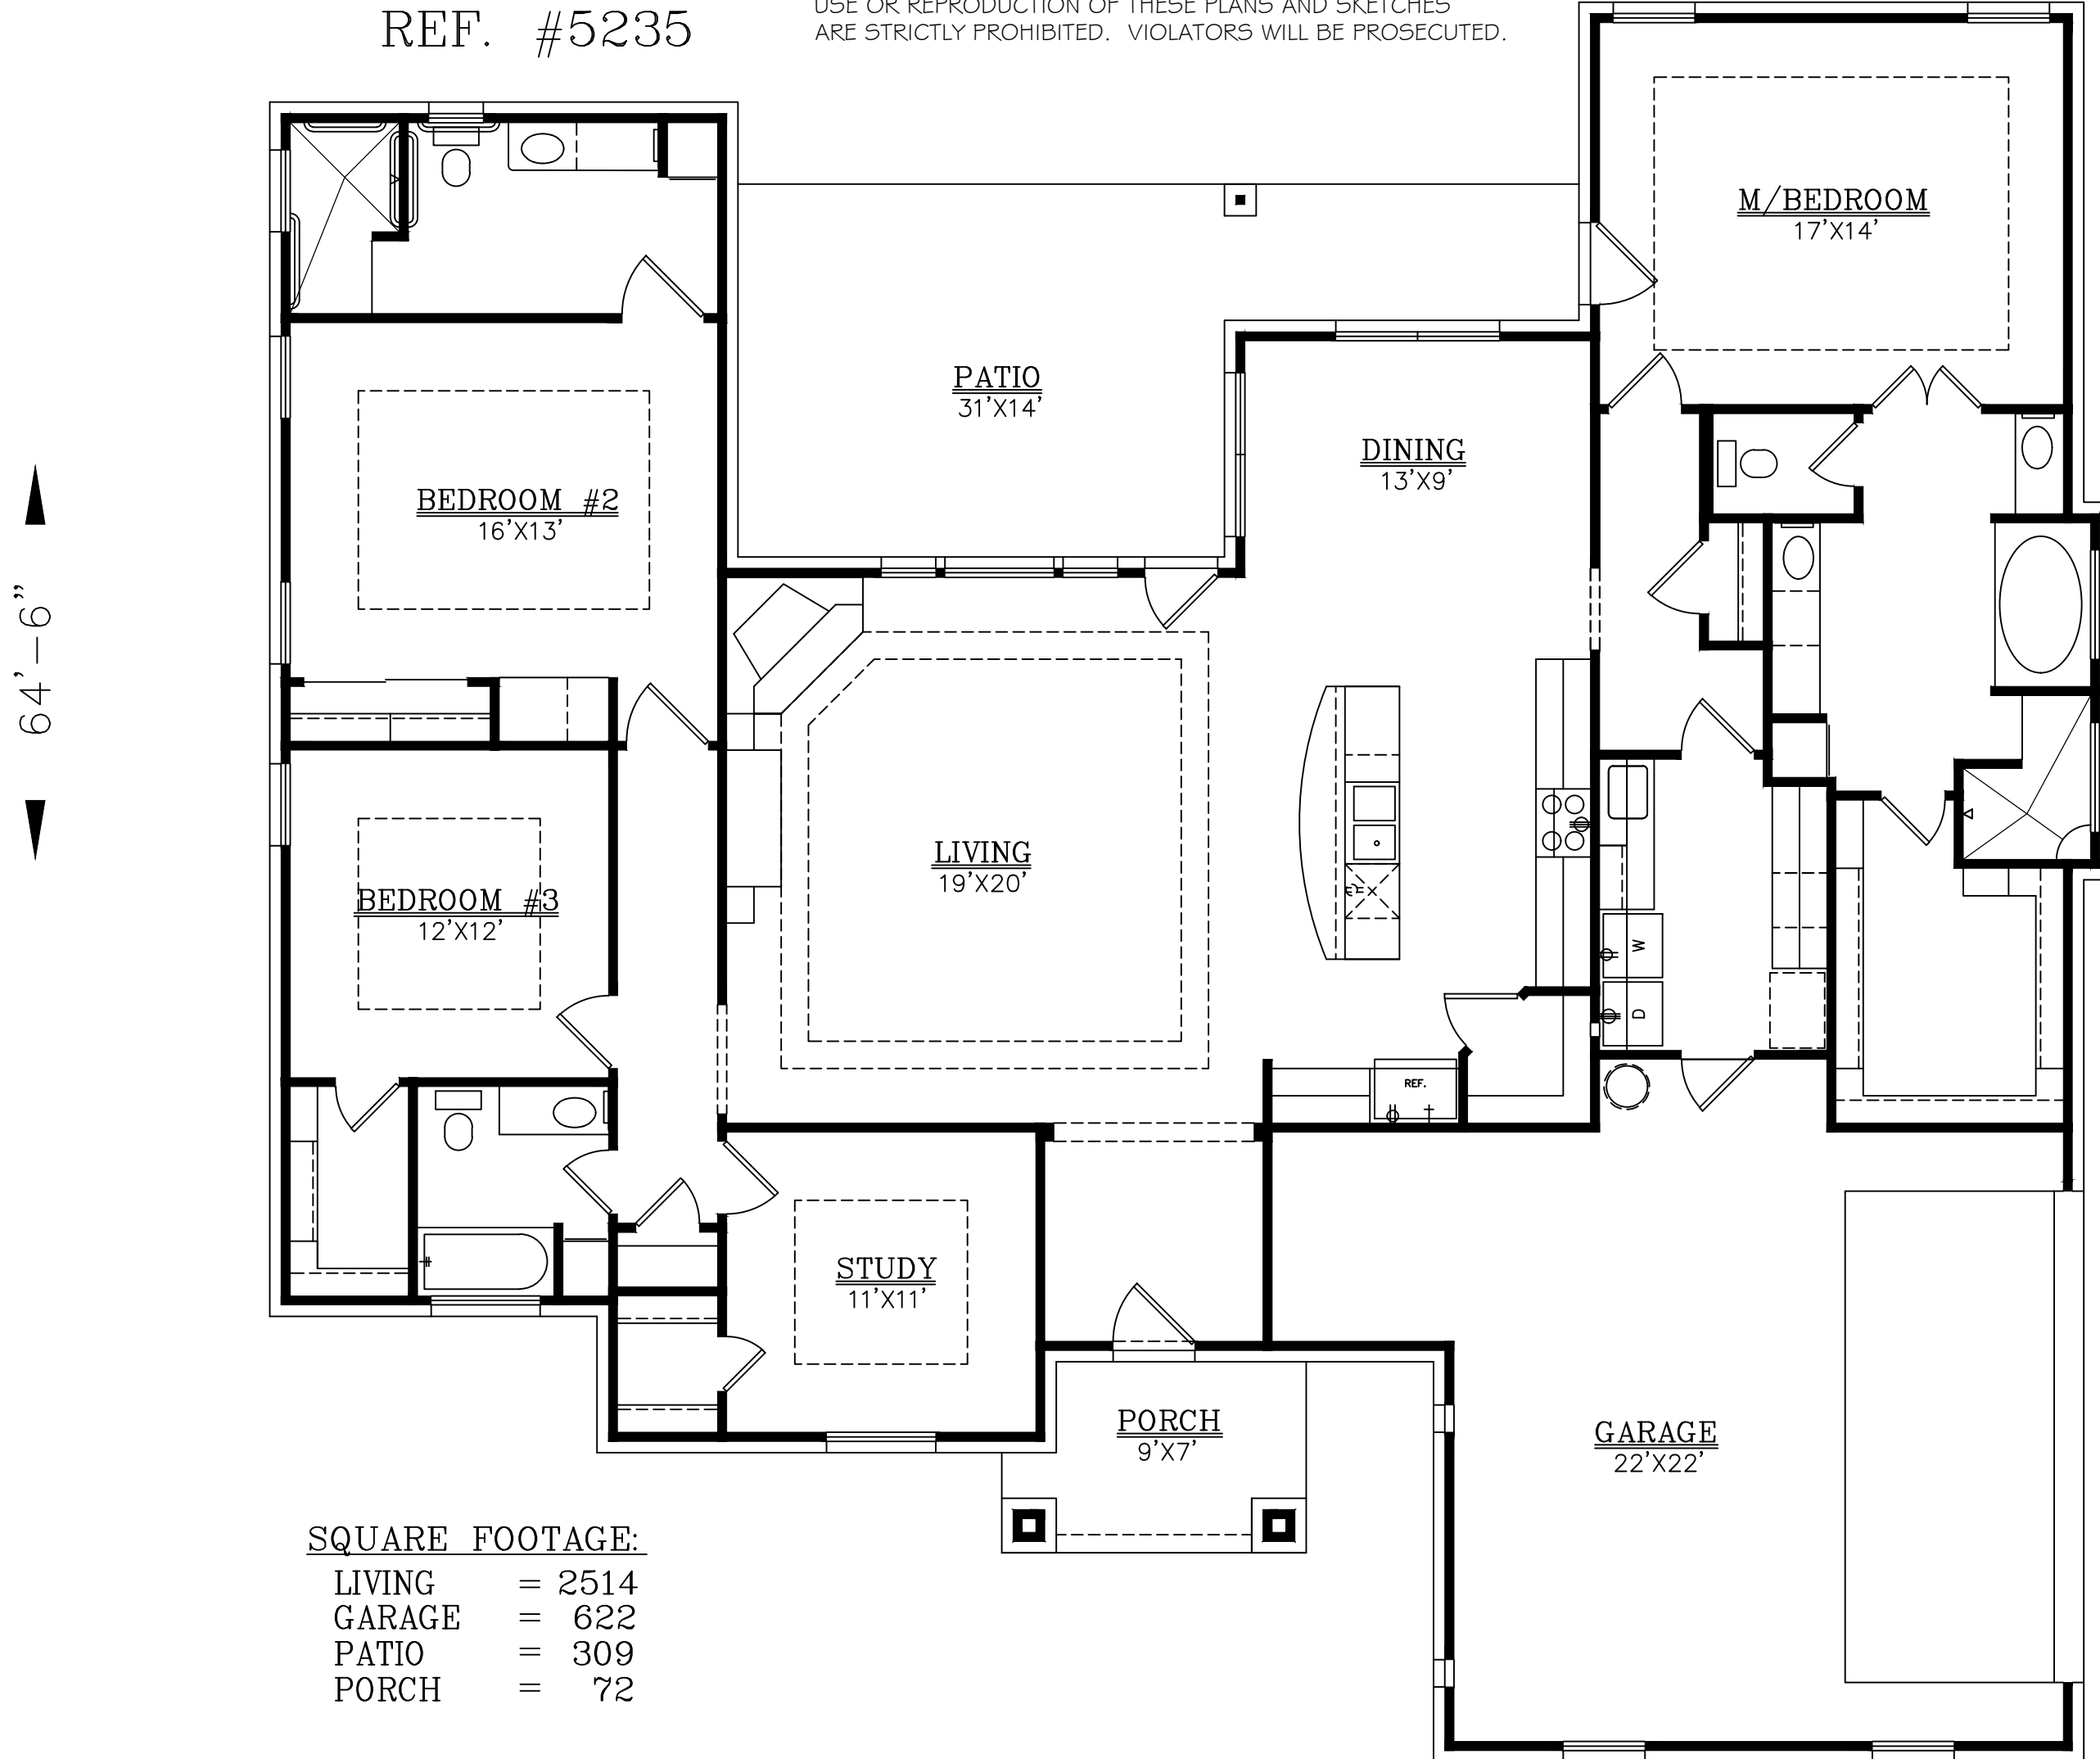

SQUARE FOOTAGE:

LIVING	=	2514
GARAGE	=	622
PATIO	=	309
PORCH	=	72

67'-6"

DRAWINGS, PLANS AND SKETCHES ARE THE PROPERTY OF BRIAN SMITH DESIGNERS. PURCHASER'S RIGHT IS CONDITIONAL AND LIMITED TO A ONE TIME USE TO CONSTRUCT A SINGLE PROJECT. PRELIMINARY SKETCHES ARE PROHIBITED AS CONSTRUCTION DRAWINGS. UNAUTHORIZED USE OR REPRODUCTION OF THESE PLANS AND SKETCHES ARE STRICTLY PROHIBITED. VIOLATORS WILL BE PROSECUTED.