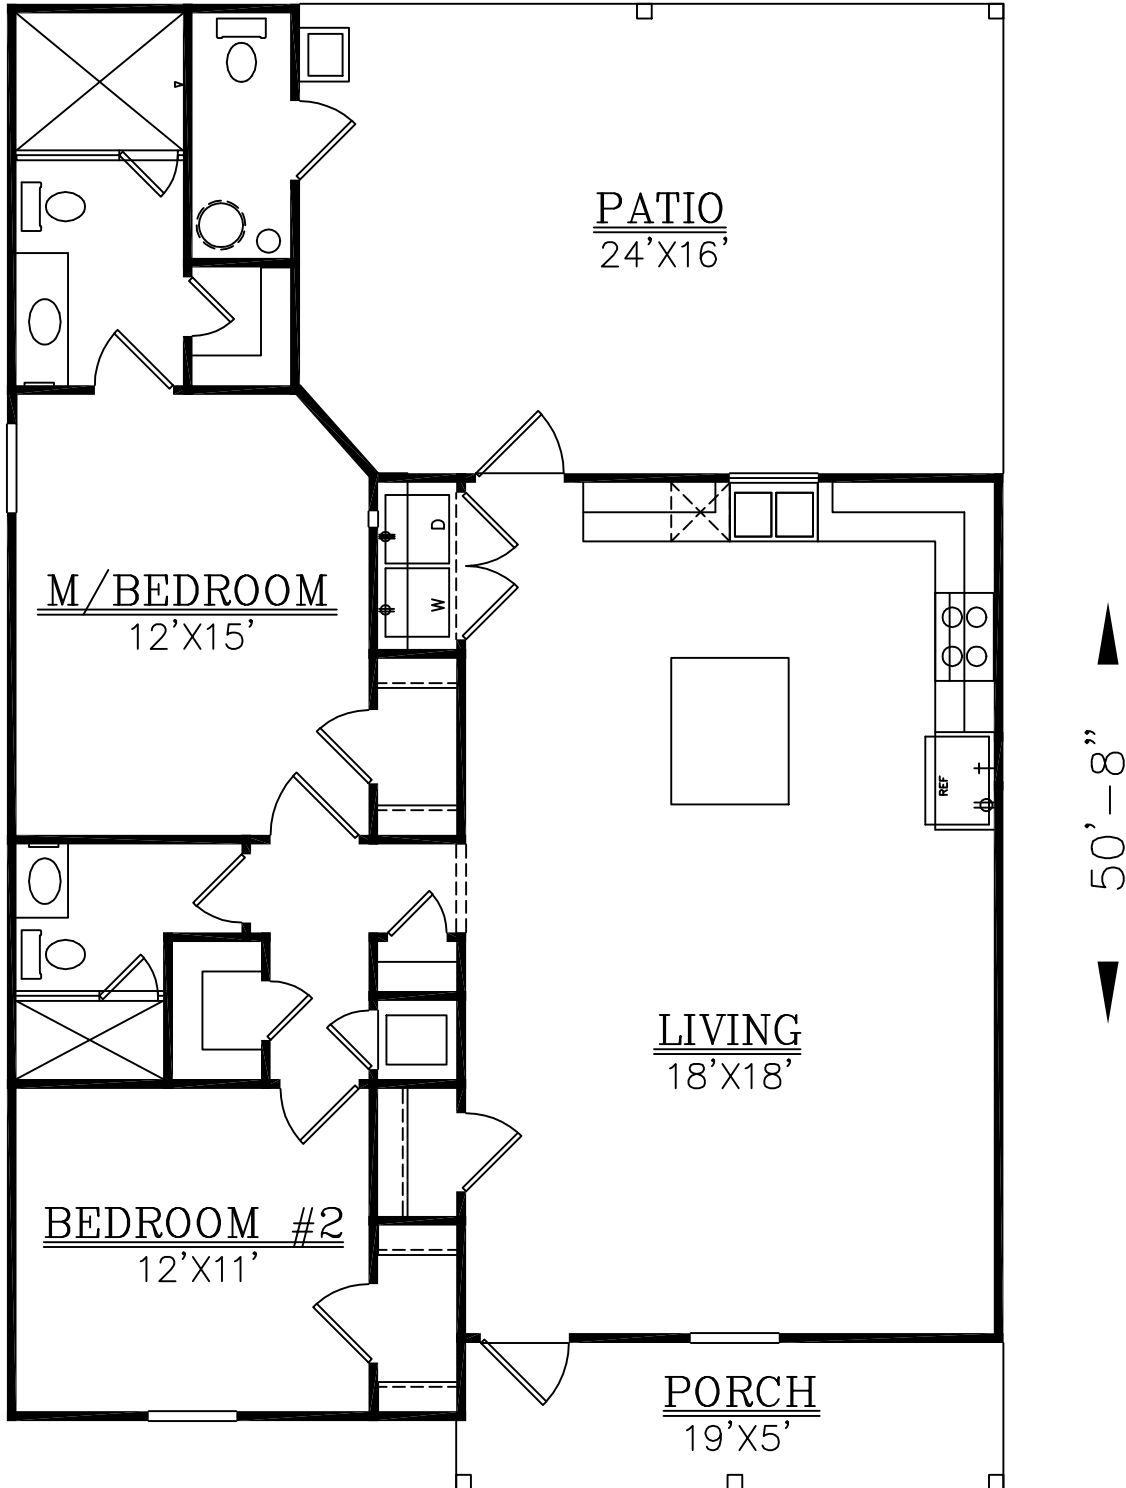

SQUARE FOOTAGE:

LIVING	=	1183
PATIO	=	412
PORCH	=	92

◀ 34'-0" ▶