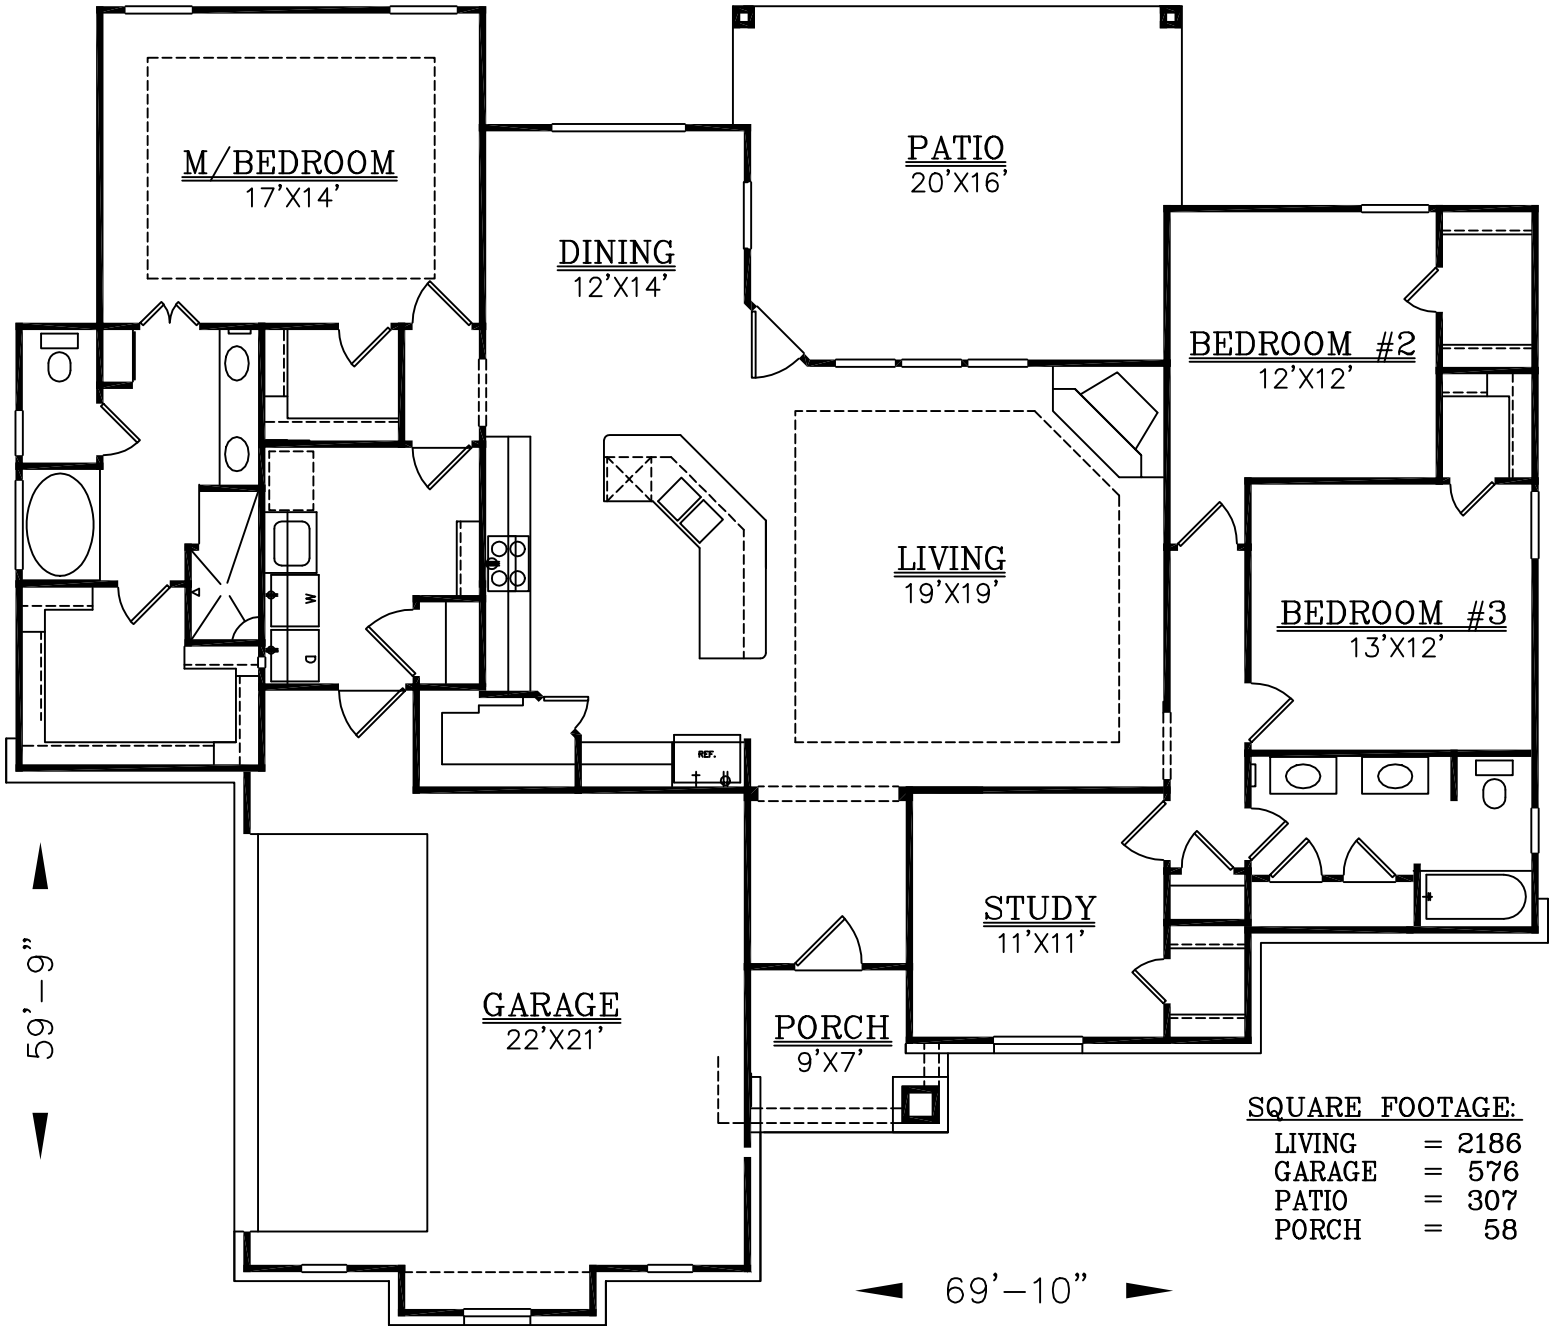

SQUARE FOOTAGE:

LIVING	=	2186
GARAGE	=	576
PATIO	=	307
PORCH	=	58