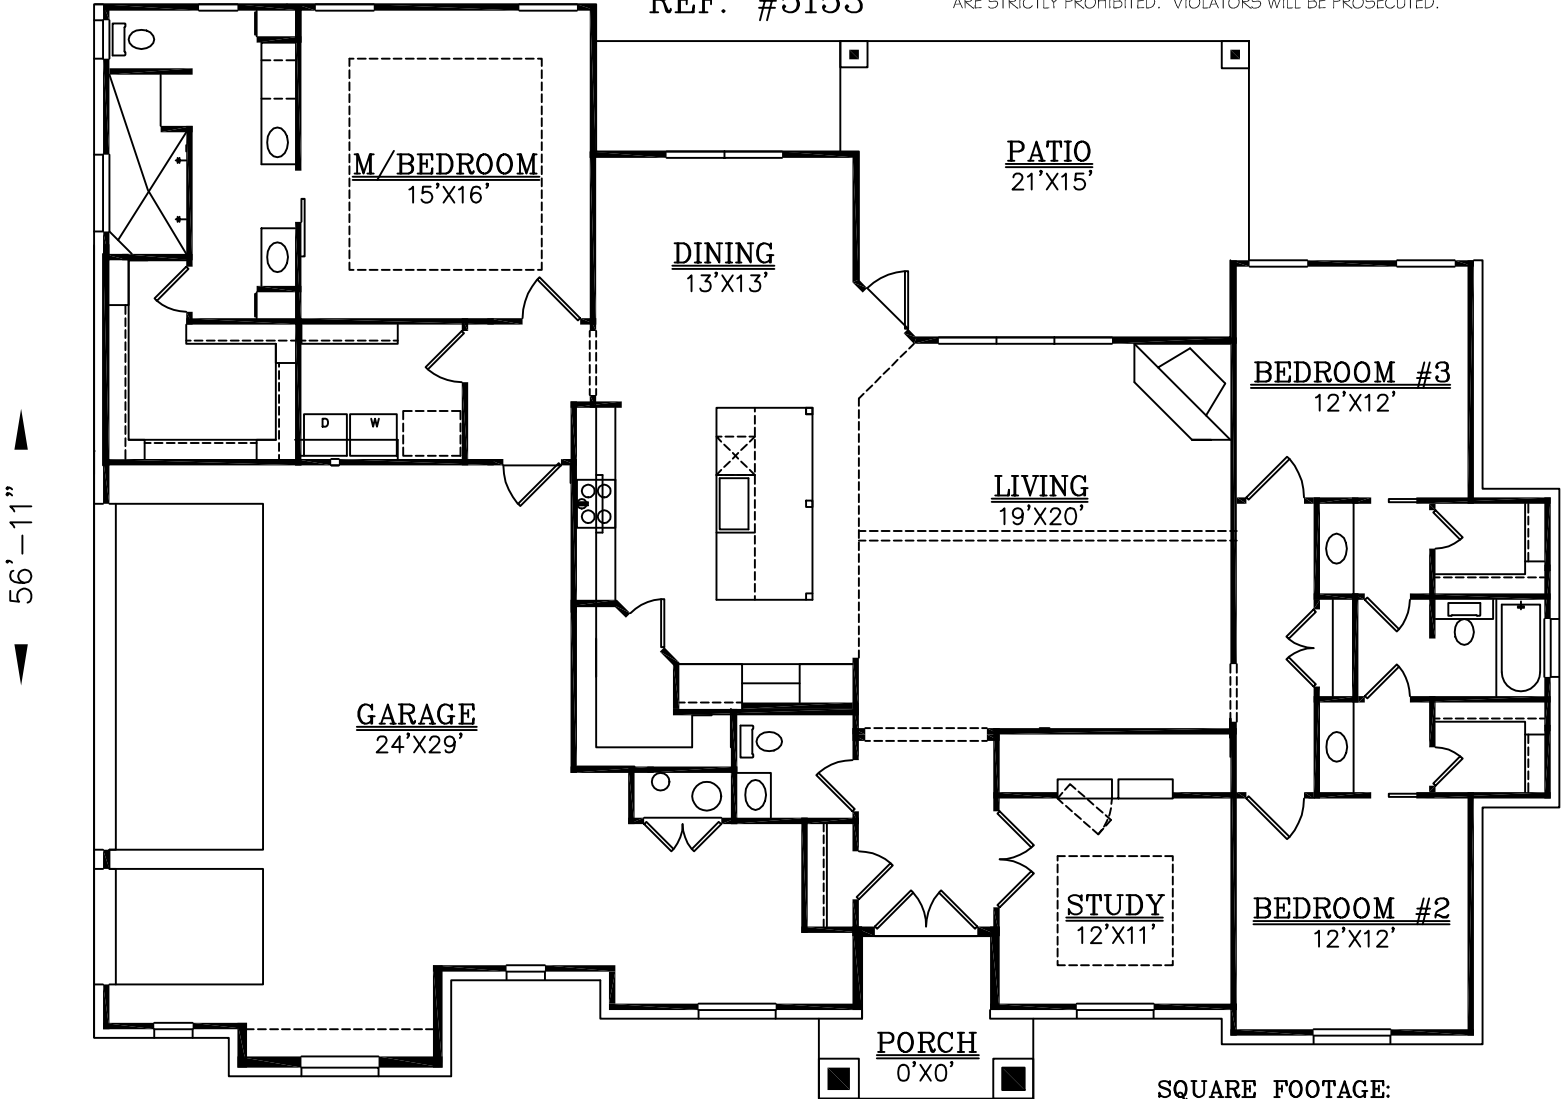

56'-11"

76'-3"

SQUARE FOOTAGE:

LIVING	=	2388
GARAGE	=	898
PATIO	=	310
PORCH	=	75