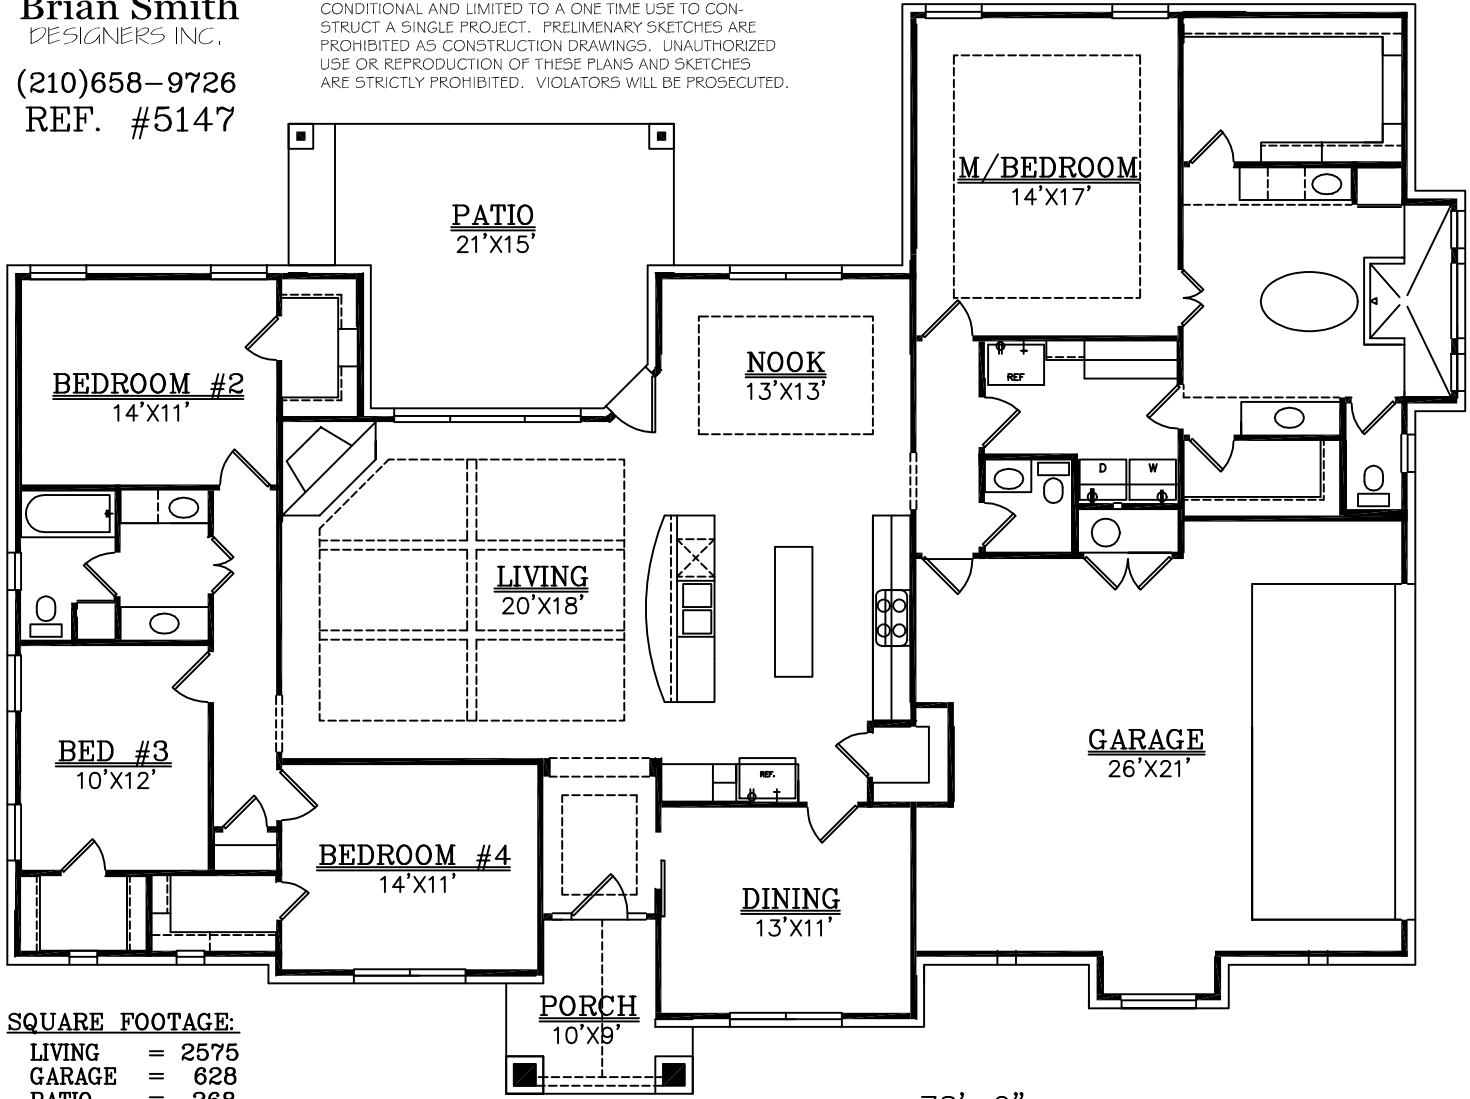

58'-5"

SQUARE FOOTAGE:

LIVING	=	2575
GARAGE	=	628
PATIO	=	268
PORCH	=	75

78'-2"