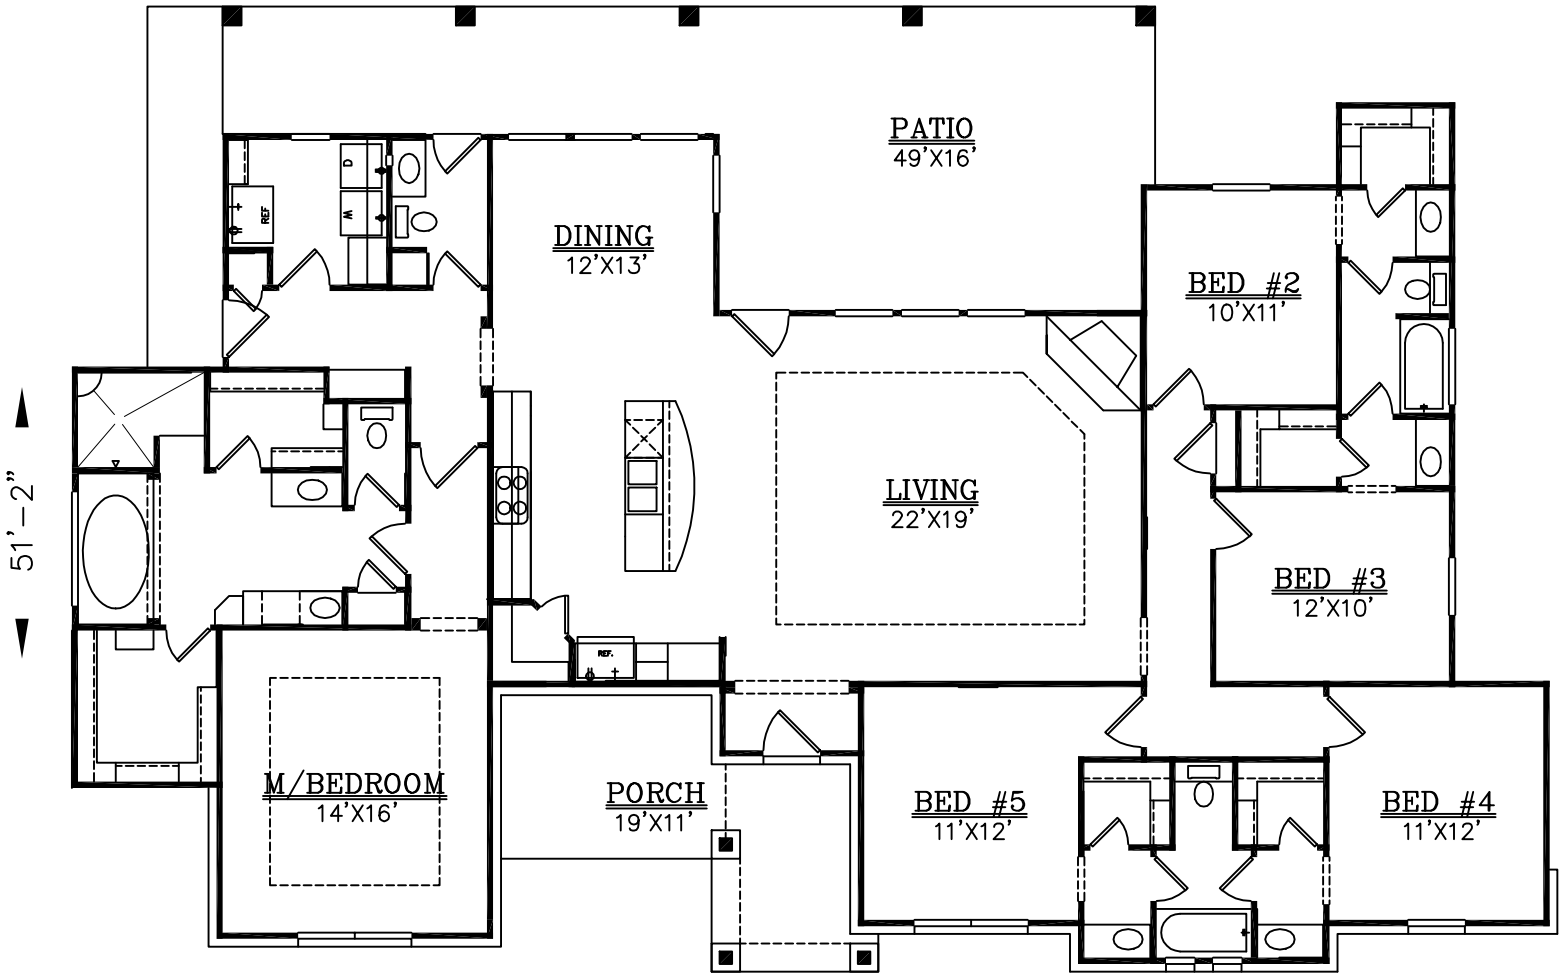

51'-2"

SQUARE FOOTAGE:

LIVING = 2630
PATIO = 544
PORCH = 180

78'-9"