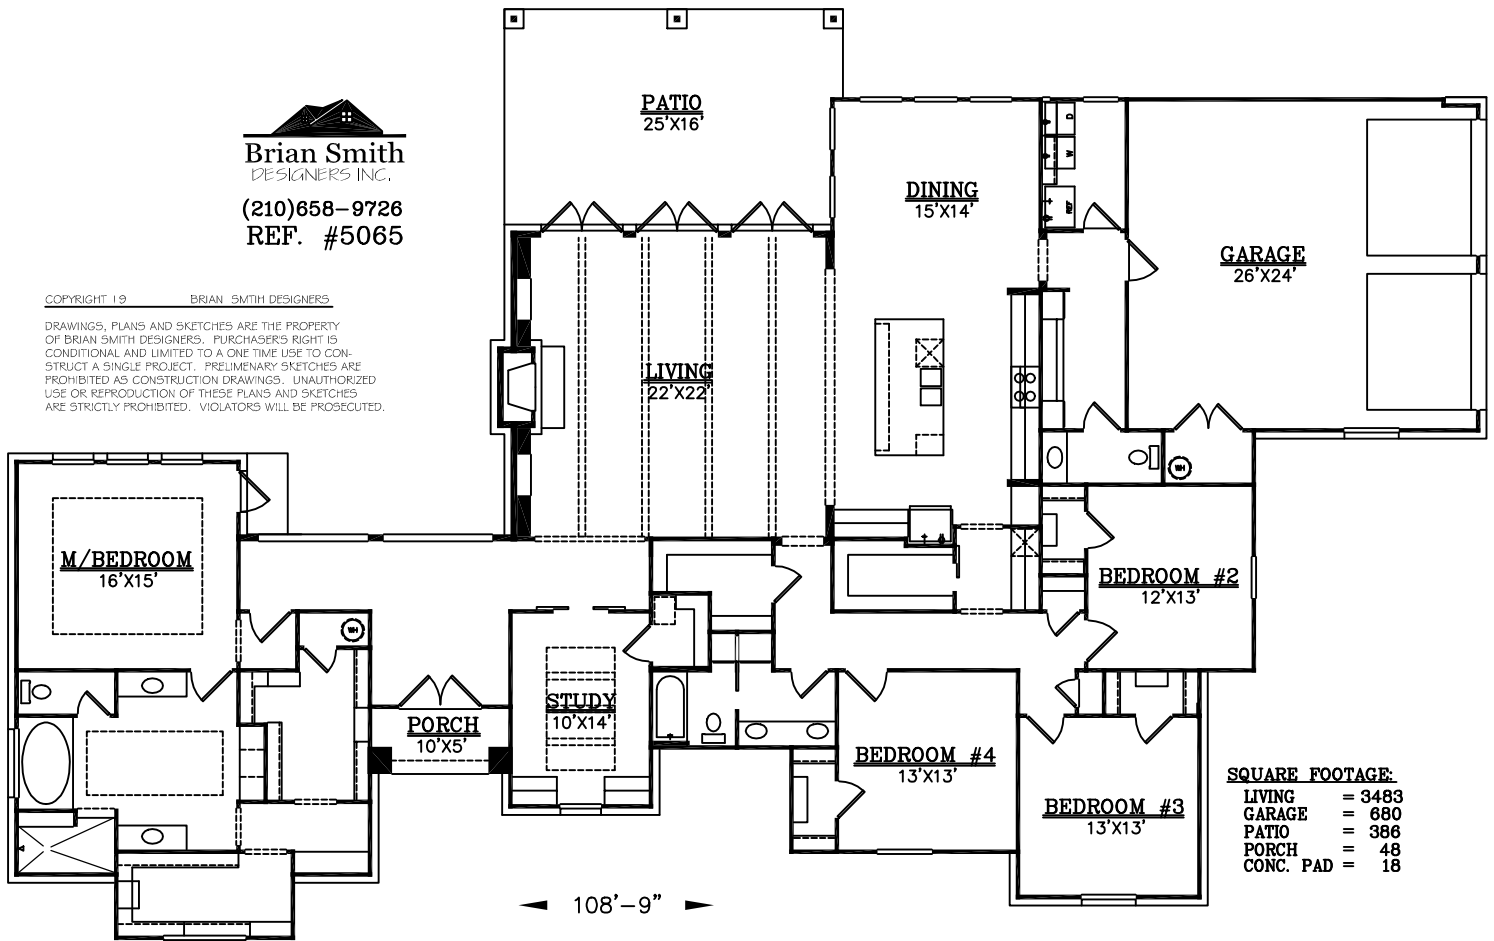

Brian Smith
DESIGNERS INC.
(210)658-9726
REF. #5065

COPYRIGHT 19 BRIAN SMITH DESIGNERS

SQUARE FOOTAGE:

LIVING	= 3483
GARAGE	= 680
PATIO	= 386
PORCH	= 48
CONC. PAD	= 18