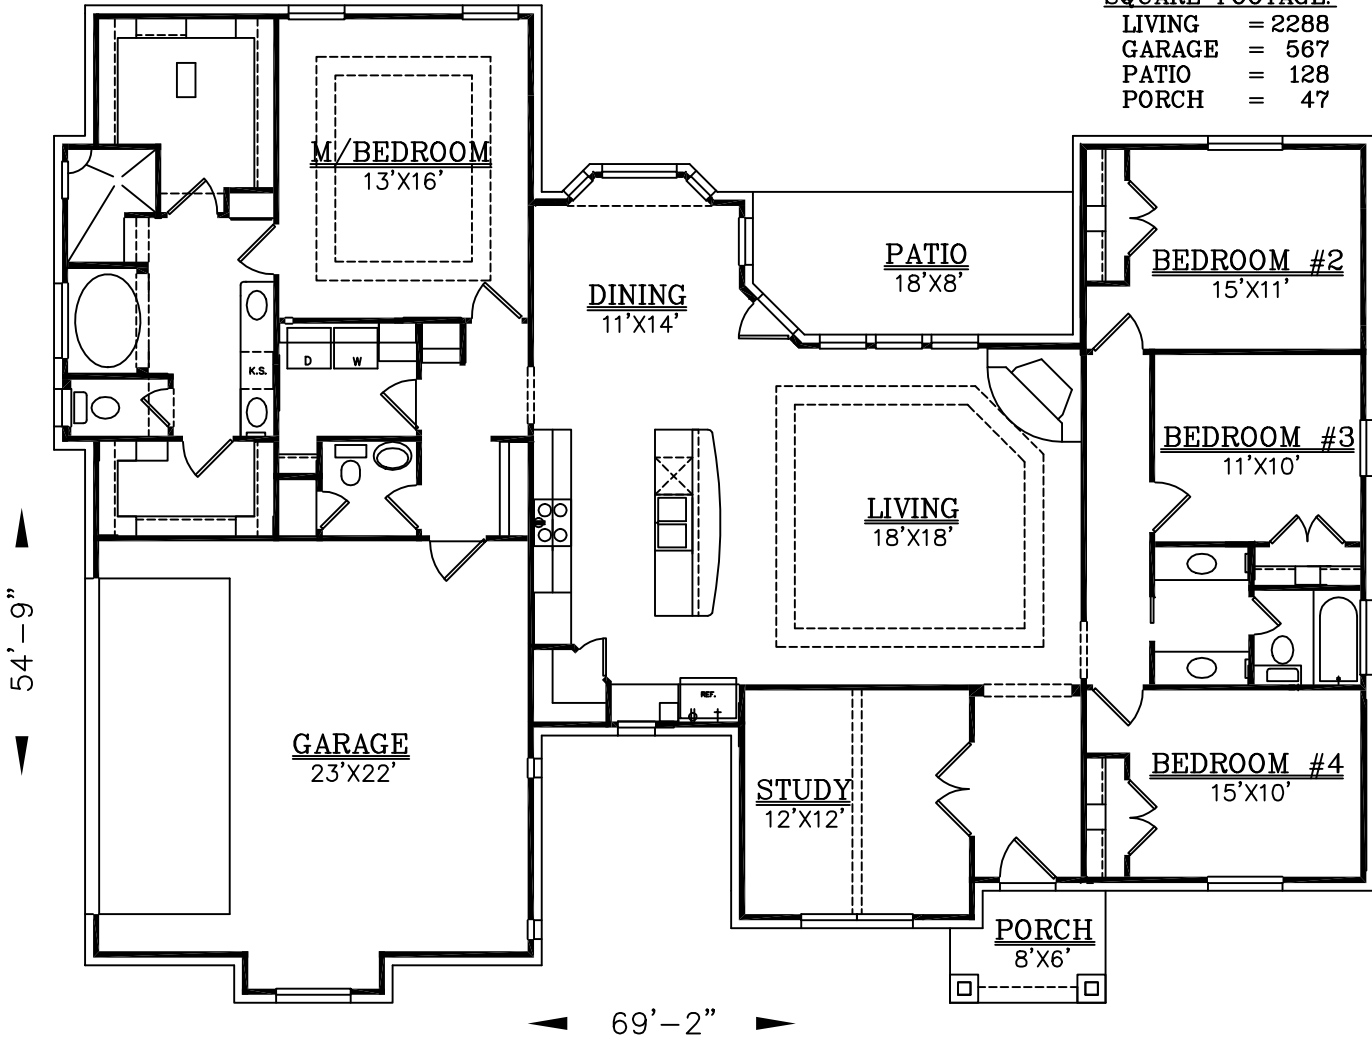

**SQUARE FOOTAGE:**

LIVING = 2288  
GARAGE = 567  
PATIO = 128  
PORCH = 47

DRAWINGS, PLANS AND SKETCHES ARE THE PROPERTY OF BRIAN SMITH DESIGNERS. PURCHASER'S RIGHT IS CONDITIONAL AND LIMITED TO A ONE TIME USE TO CONSTRUCT A SINGLE PROJECT. PRELIMINARY SKETCHES ARE PROHIBITED AS CONSTRUCTION DRAWINGS. UNAUTHORIZED USE OR REPRODUCTION OF THESE PLANS AND SKETCHES ARE STRICTLY PROHIBITED. VIOLATORS WILL BE PROSECUTED.