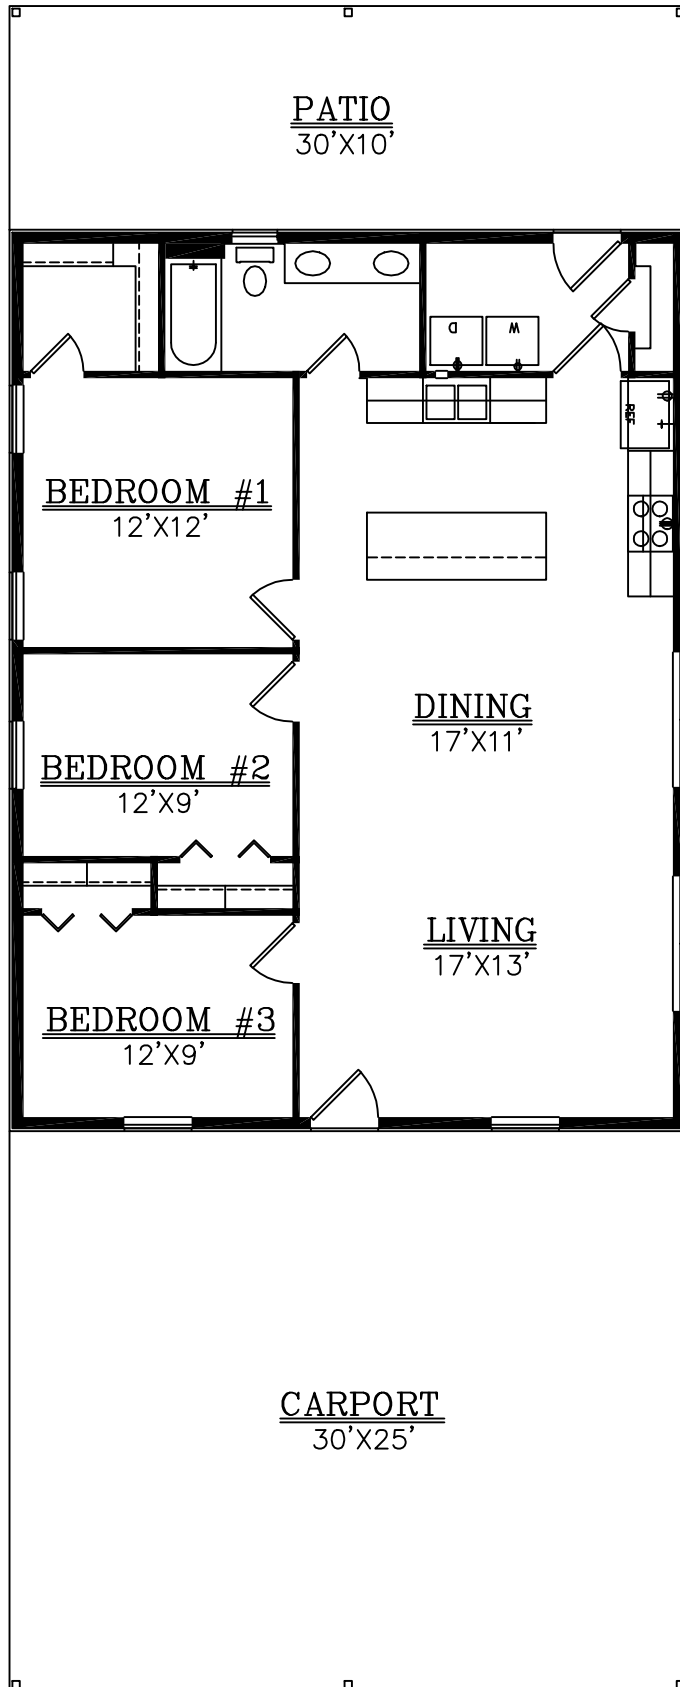

SQUARE FOOTAGE:

LIVING = 1218
CARPORT = 756
PATIO = 303

73'-5"

CARPORT
30'x25'

30'-3"